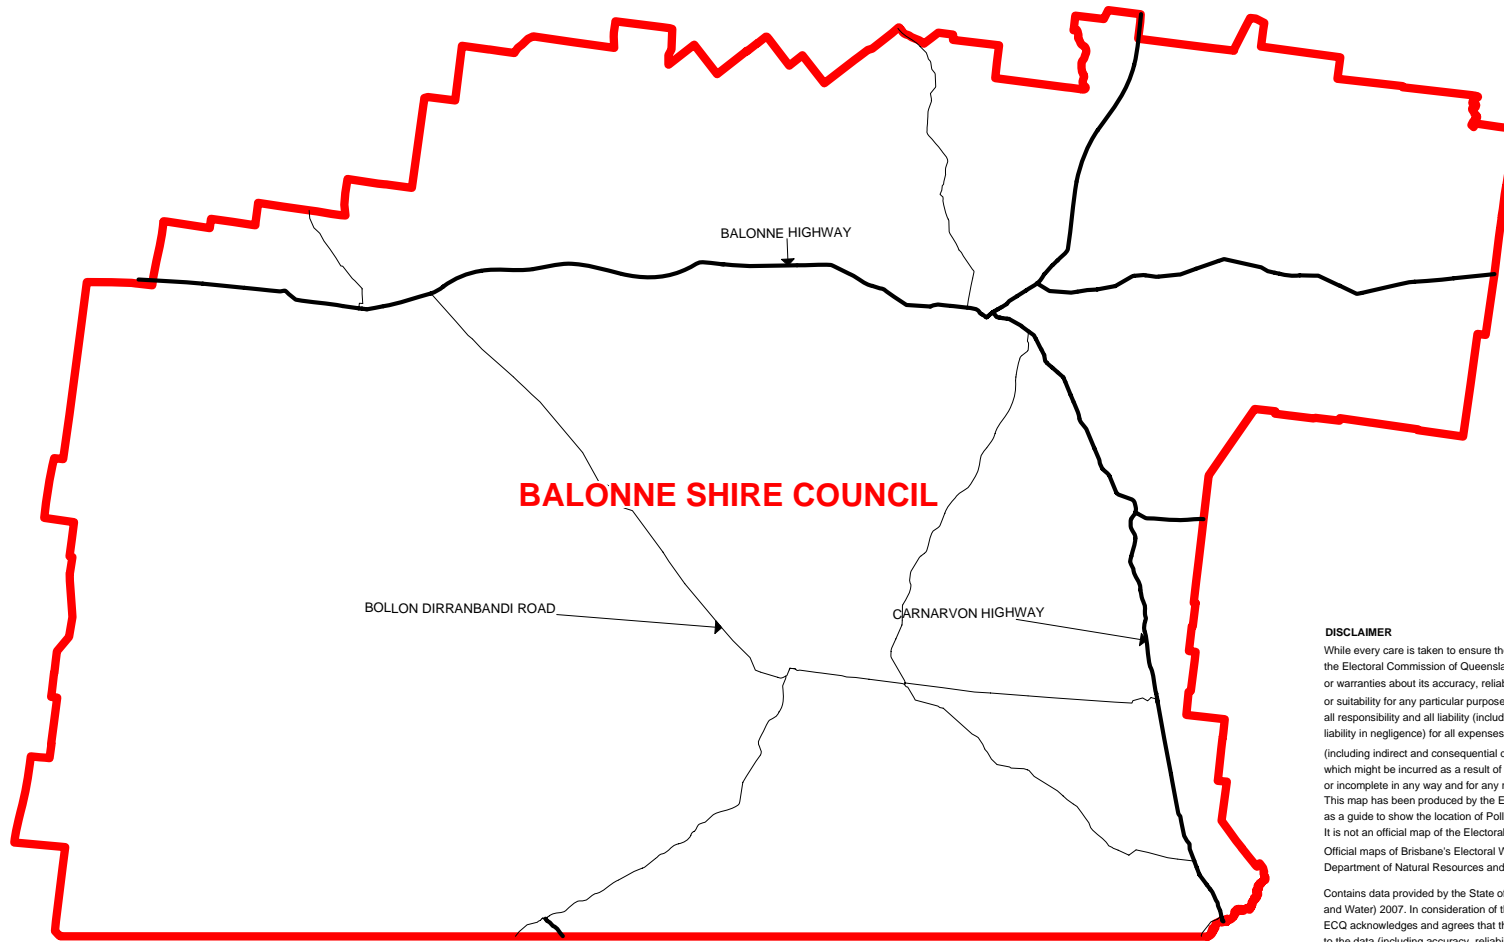

BALONNE SHIRE COUNCIL ELECTION 2008
Electors at close of Roll: 3,006   Postal Ballot

LEGEND	
Minor Road	—
Major Road	—
Divisional Boundary	—