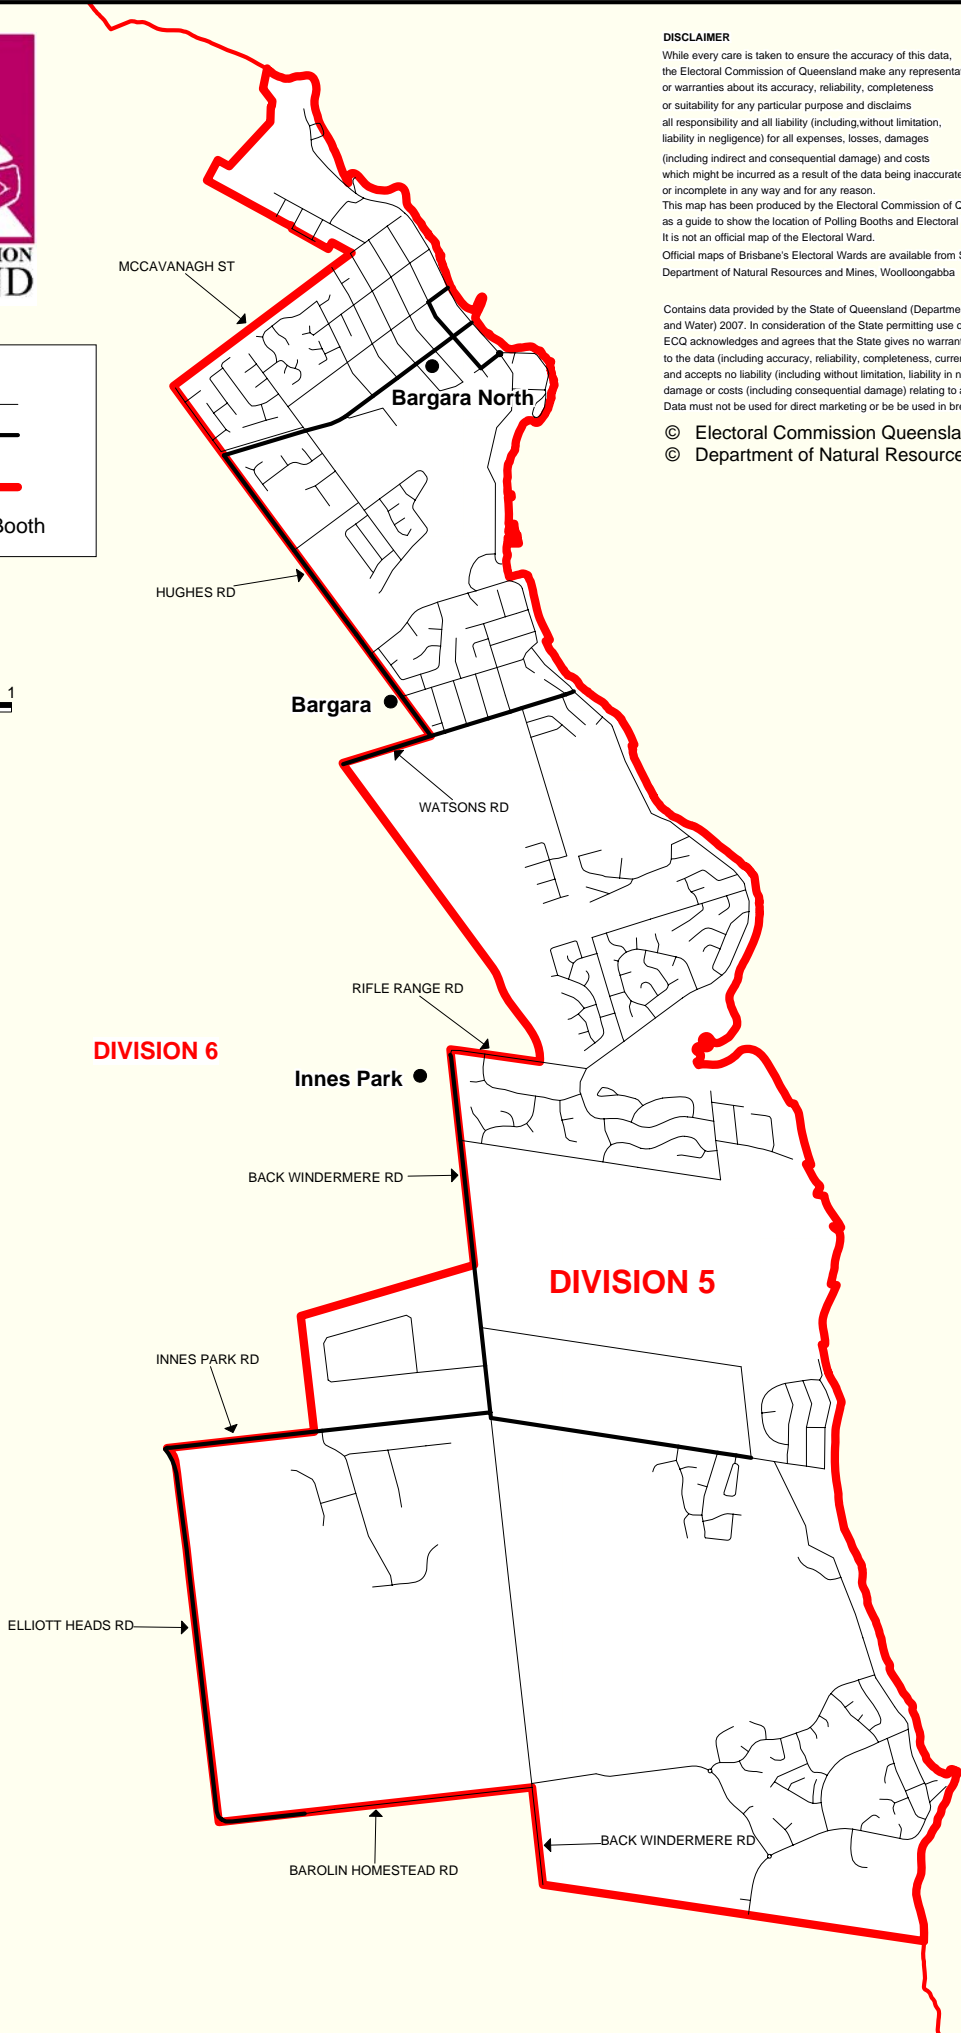

LEGEND	
Minor Road	—
Major Road	—
Divisional Boundary	—
●	Polling Booth