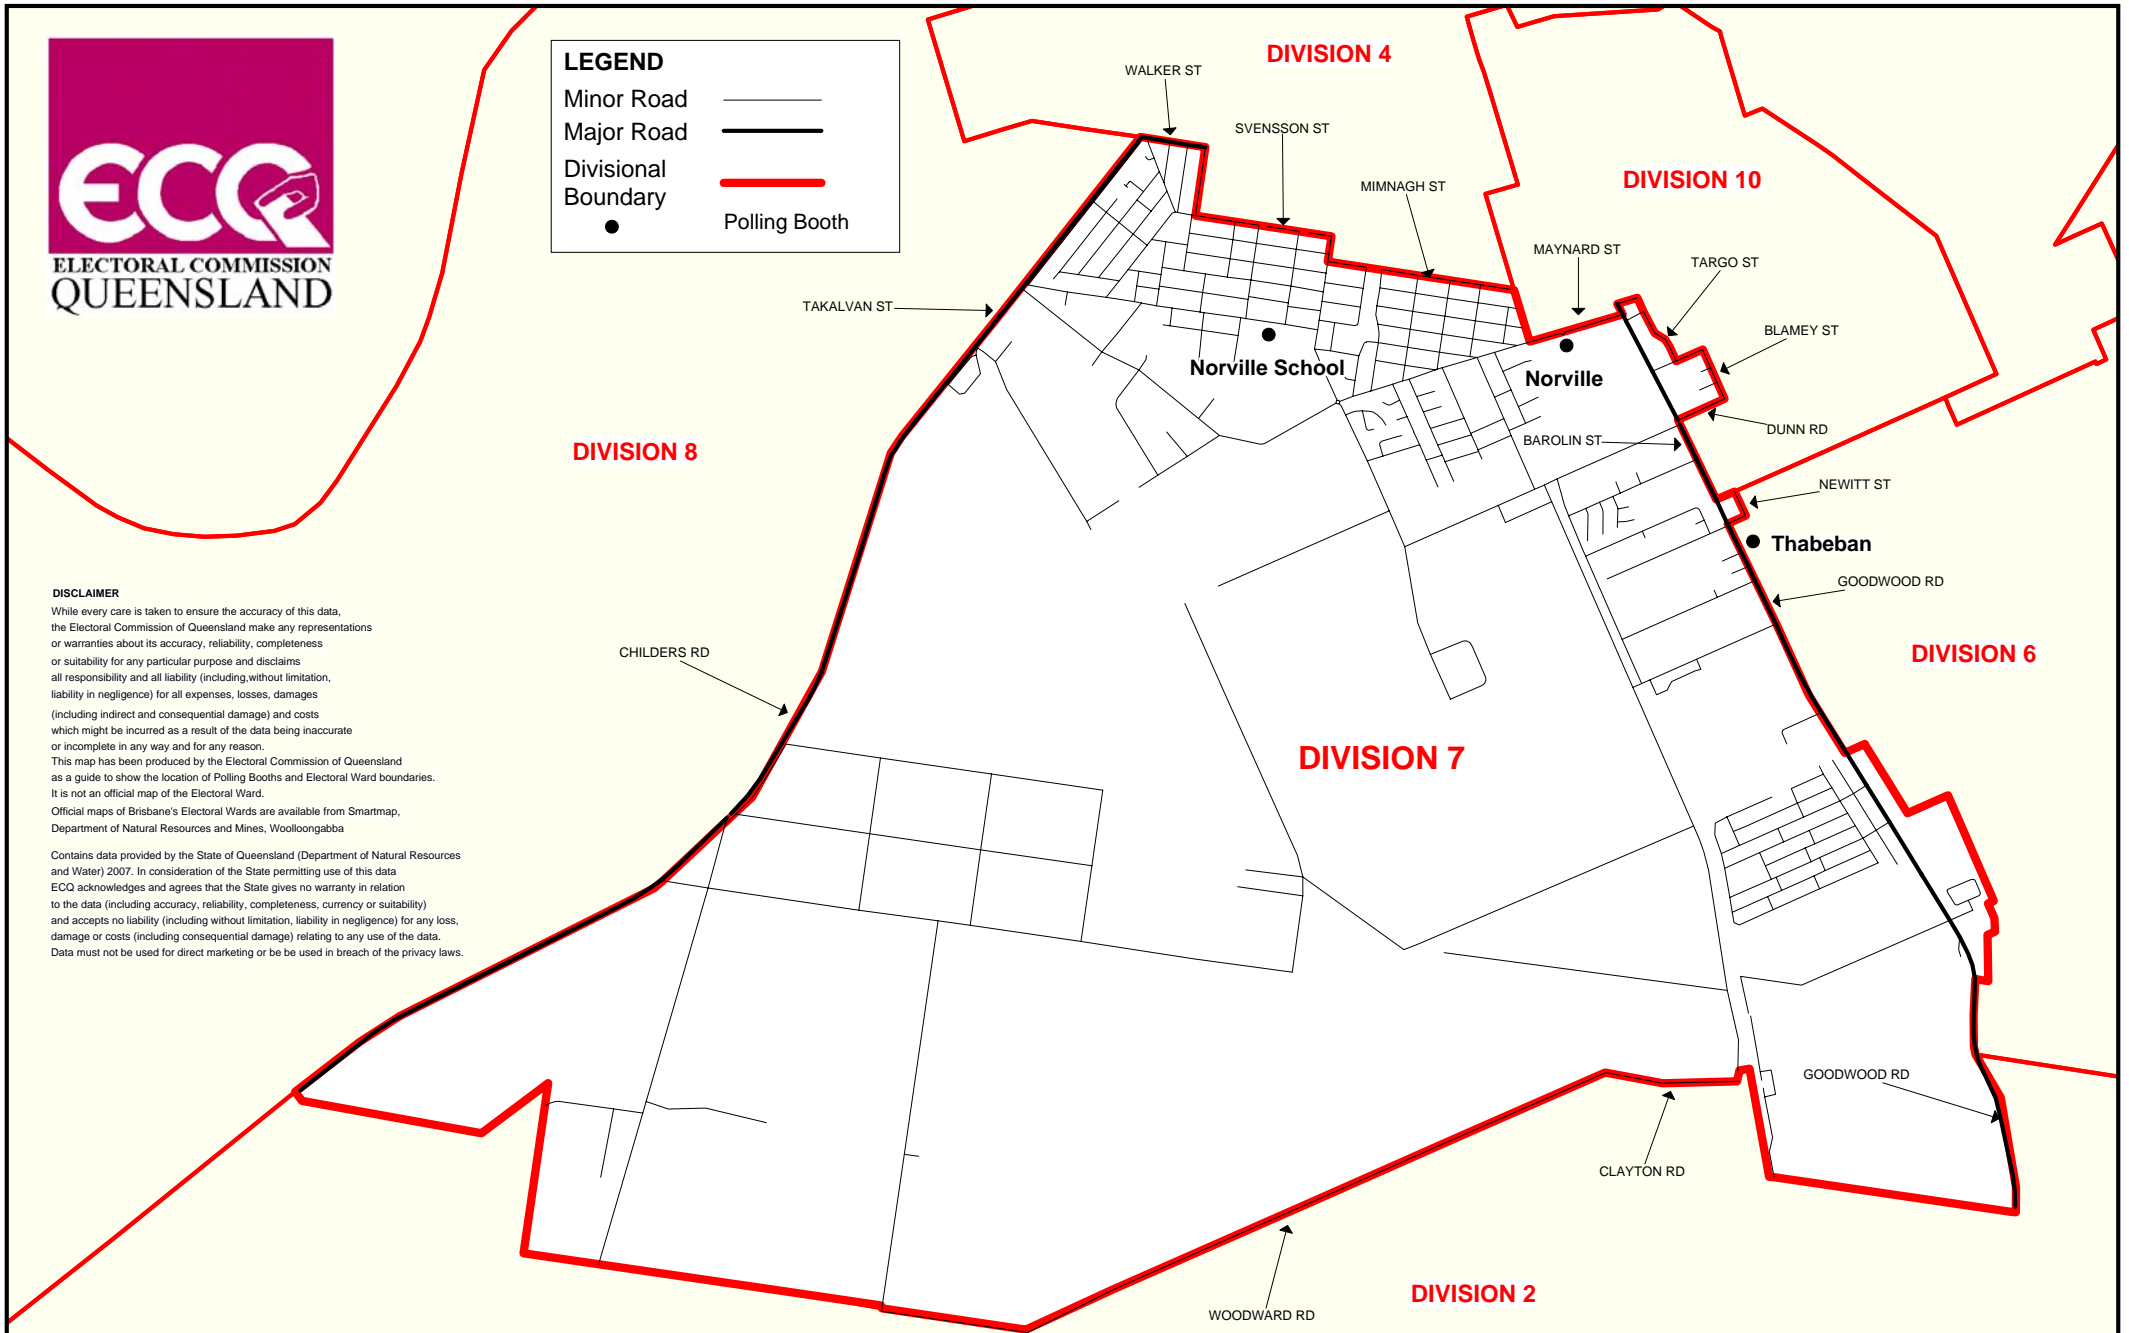

LEGEND	
Minor Road	
Major Road	
Divisional Boundary	
Polling Booth