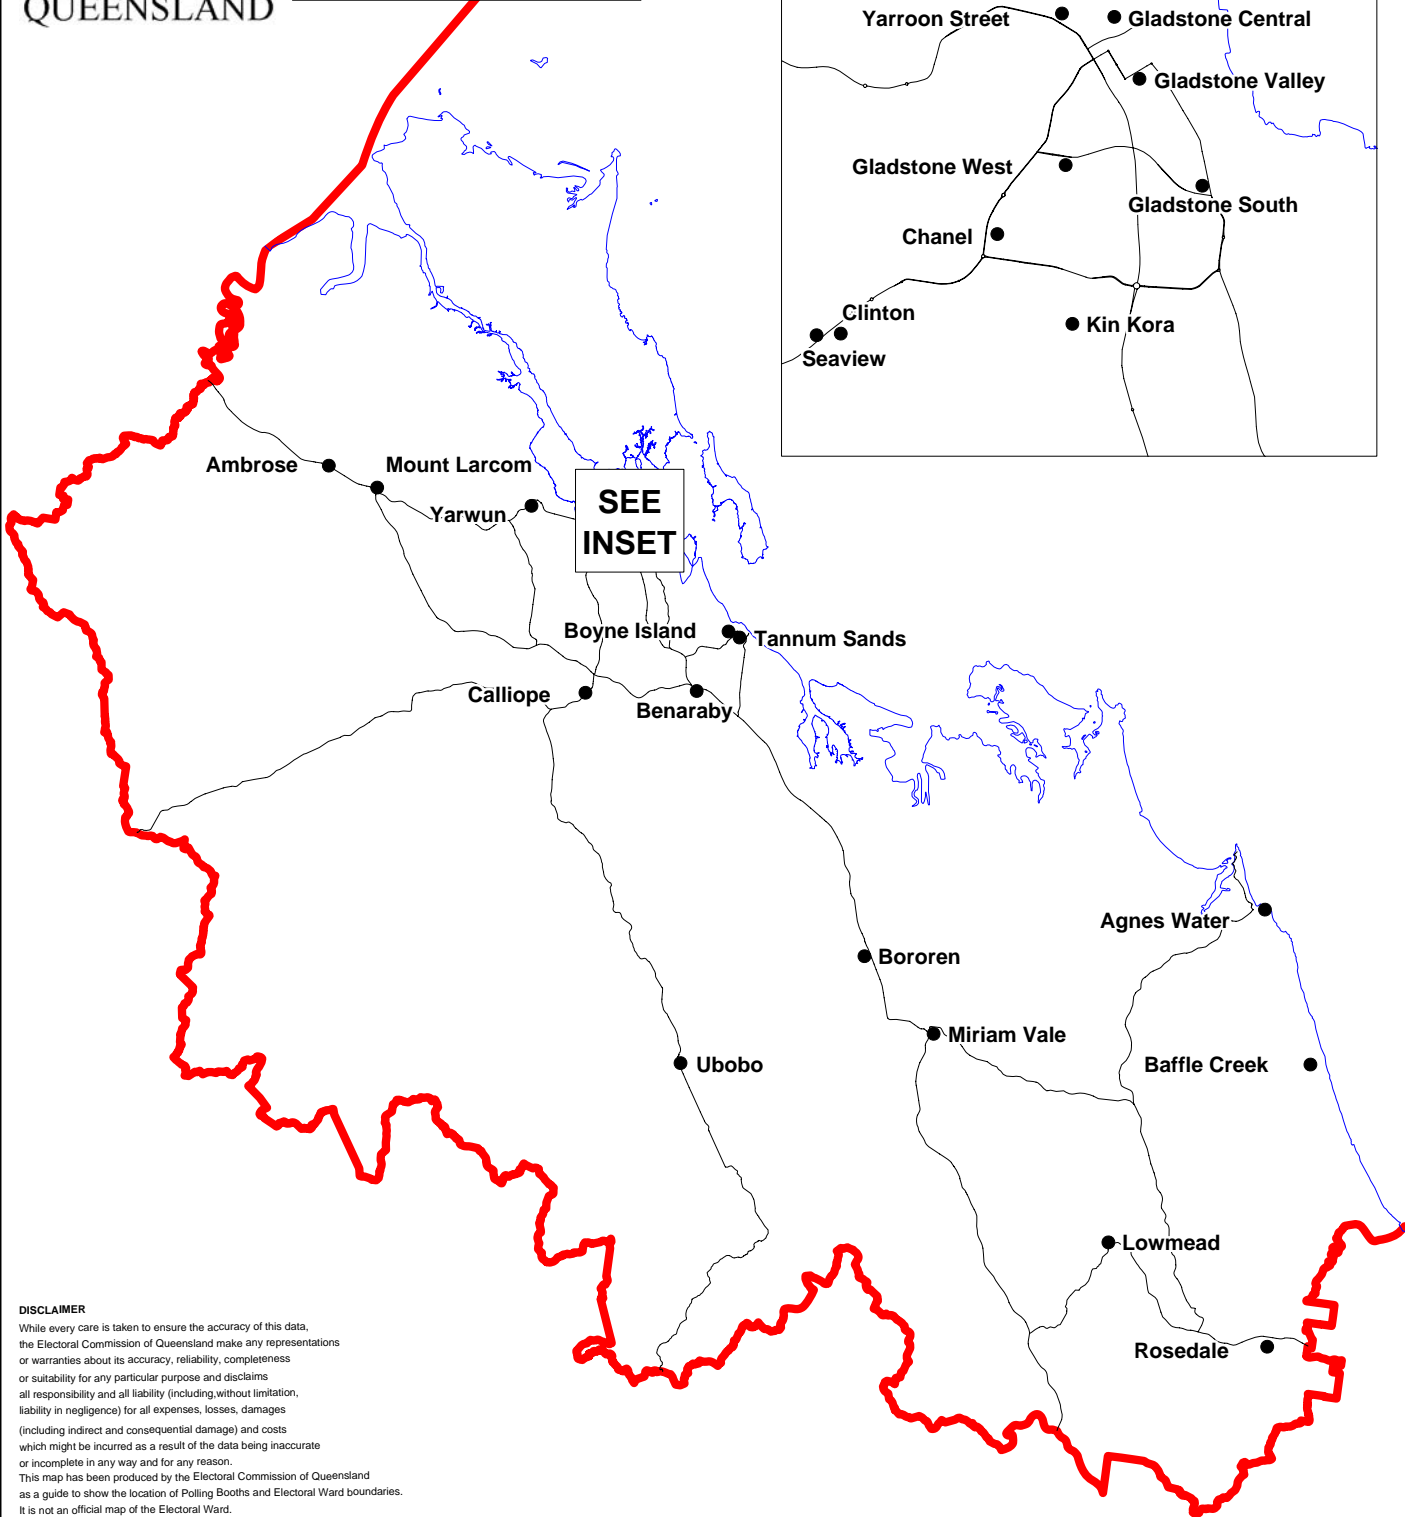

DISCLAIMER