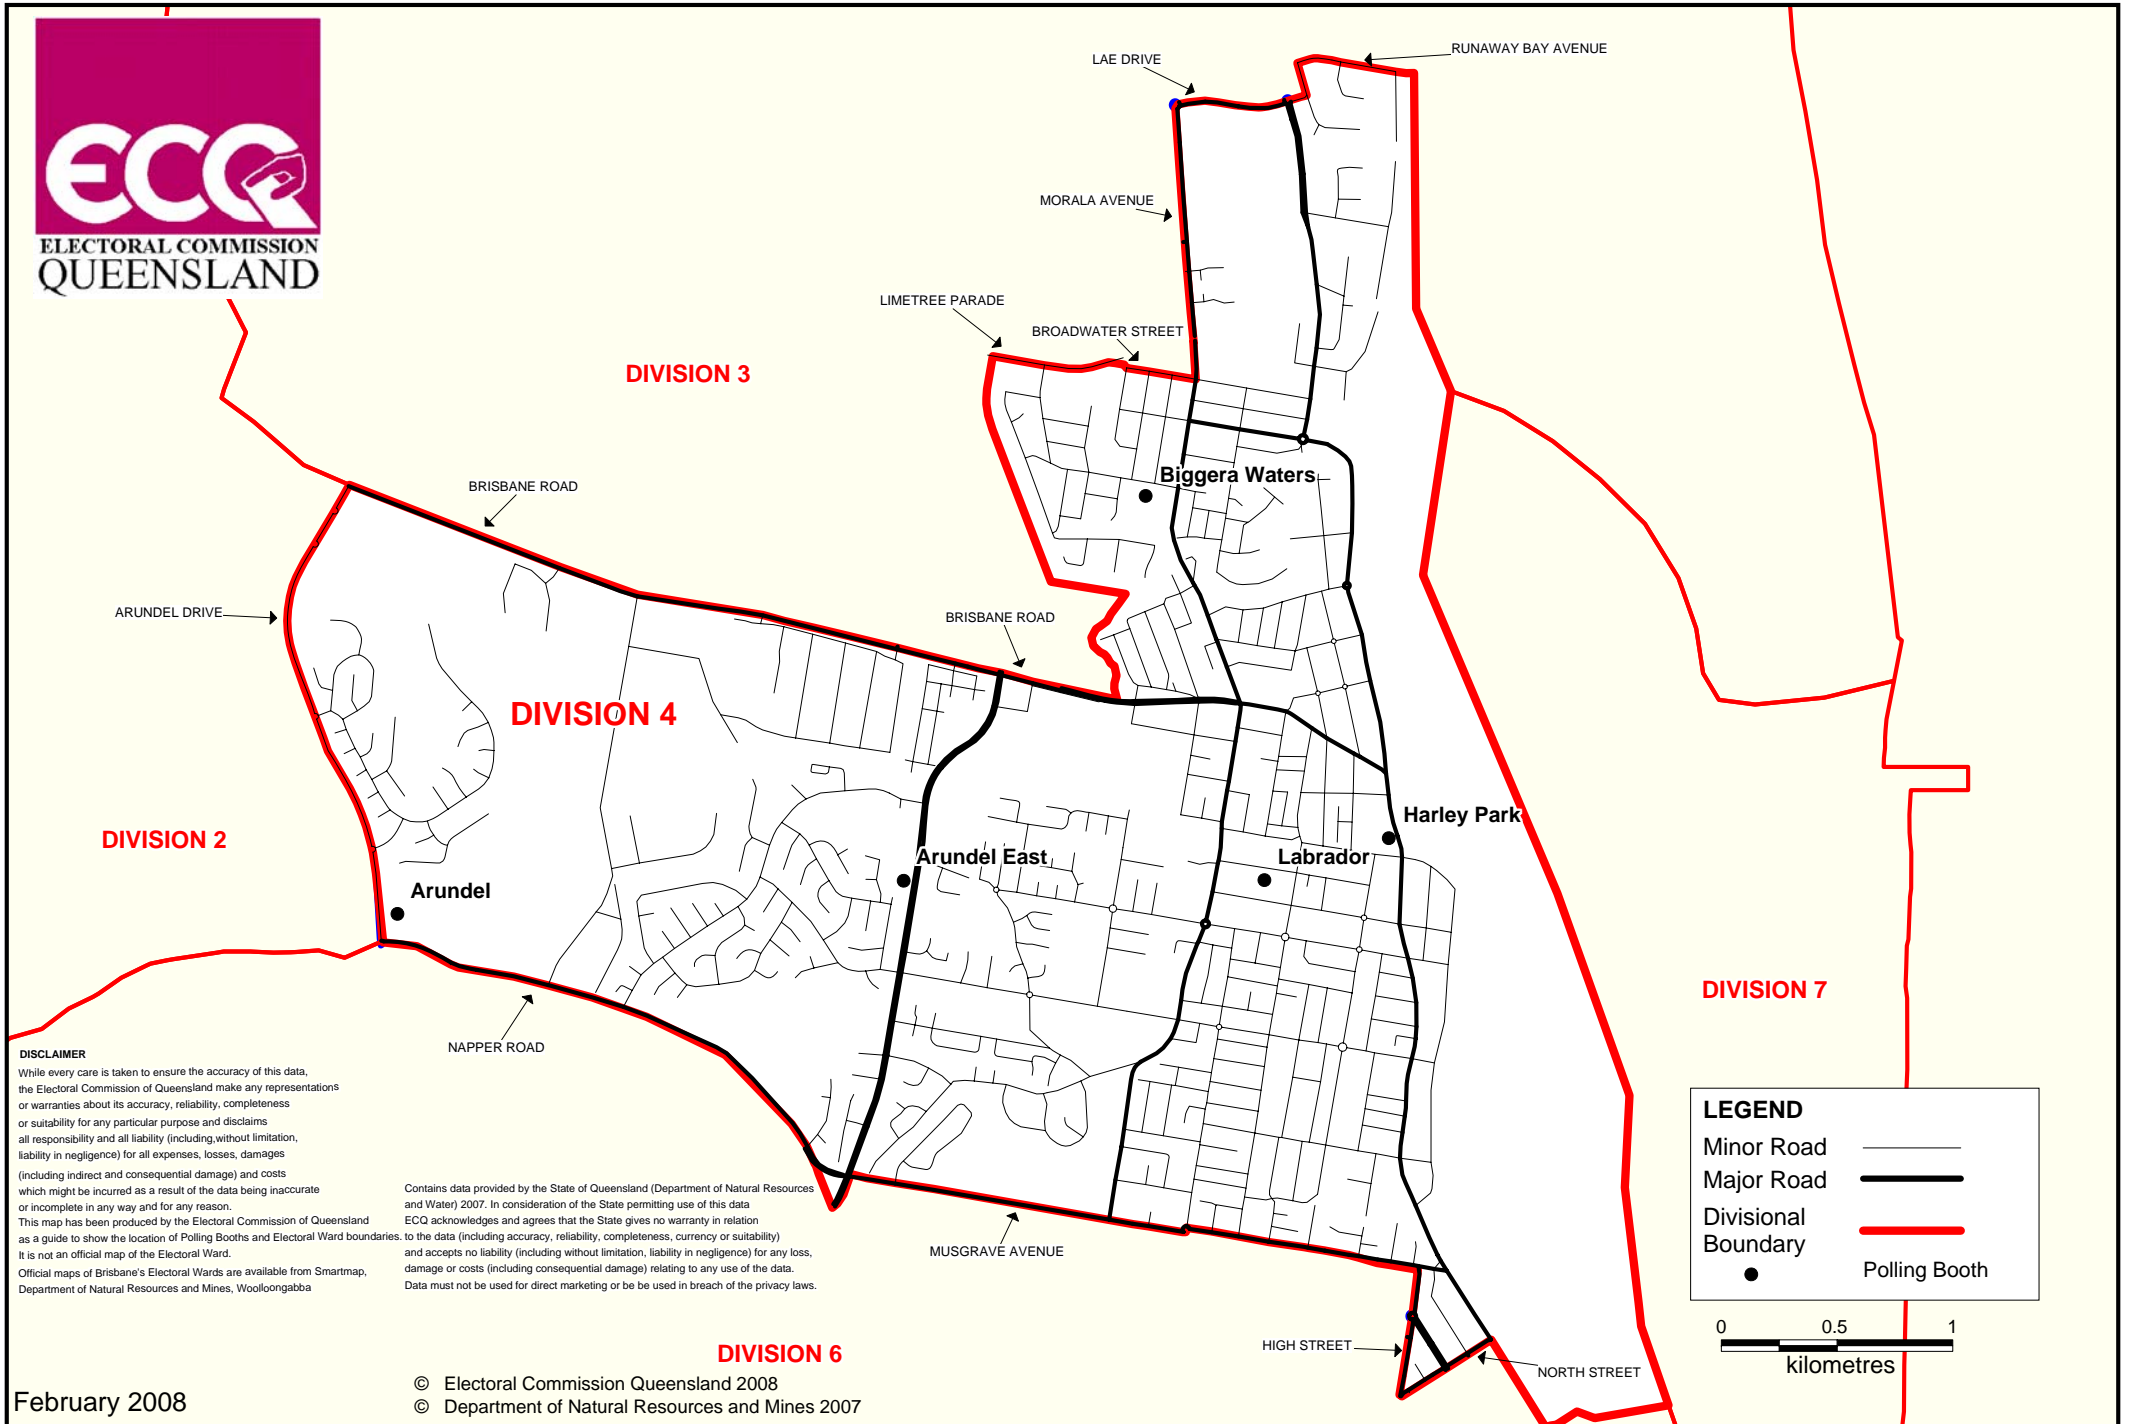

GOLD COAST CITY COUNCIL ELECTION 2008 SHOWING POLLING BOOTH LOCATIONS
Division 4 Electors at close of Roll: 19,870 **No. of Booths: 5**

DIVISION 3

DIVISION 4

DIVISION 2

DIVISION 7

DIVISION 6

LEGEND

Minor Road	—
Major Road	—
Divisional Boundary	—
Polling Booth	●