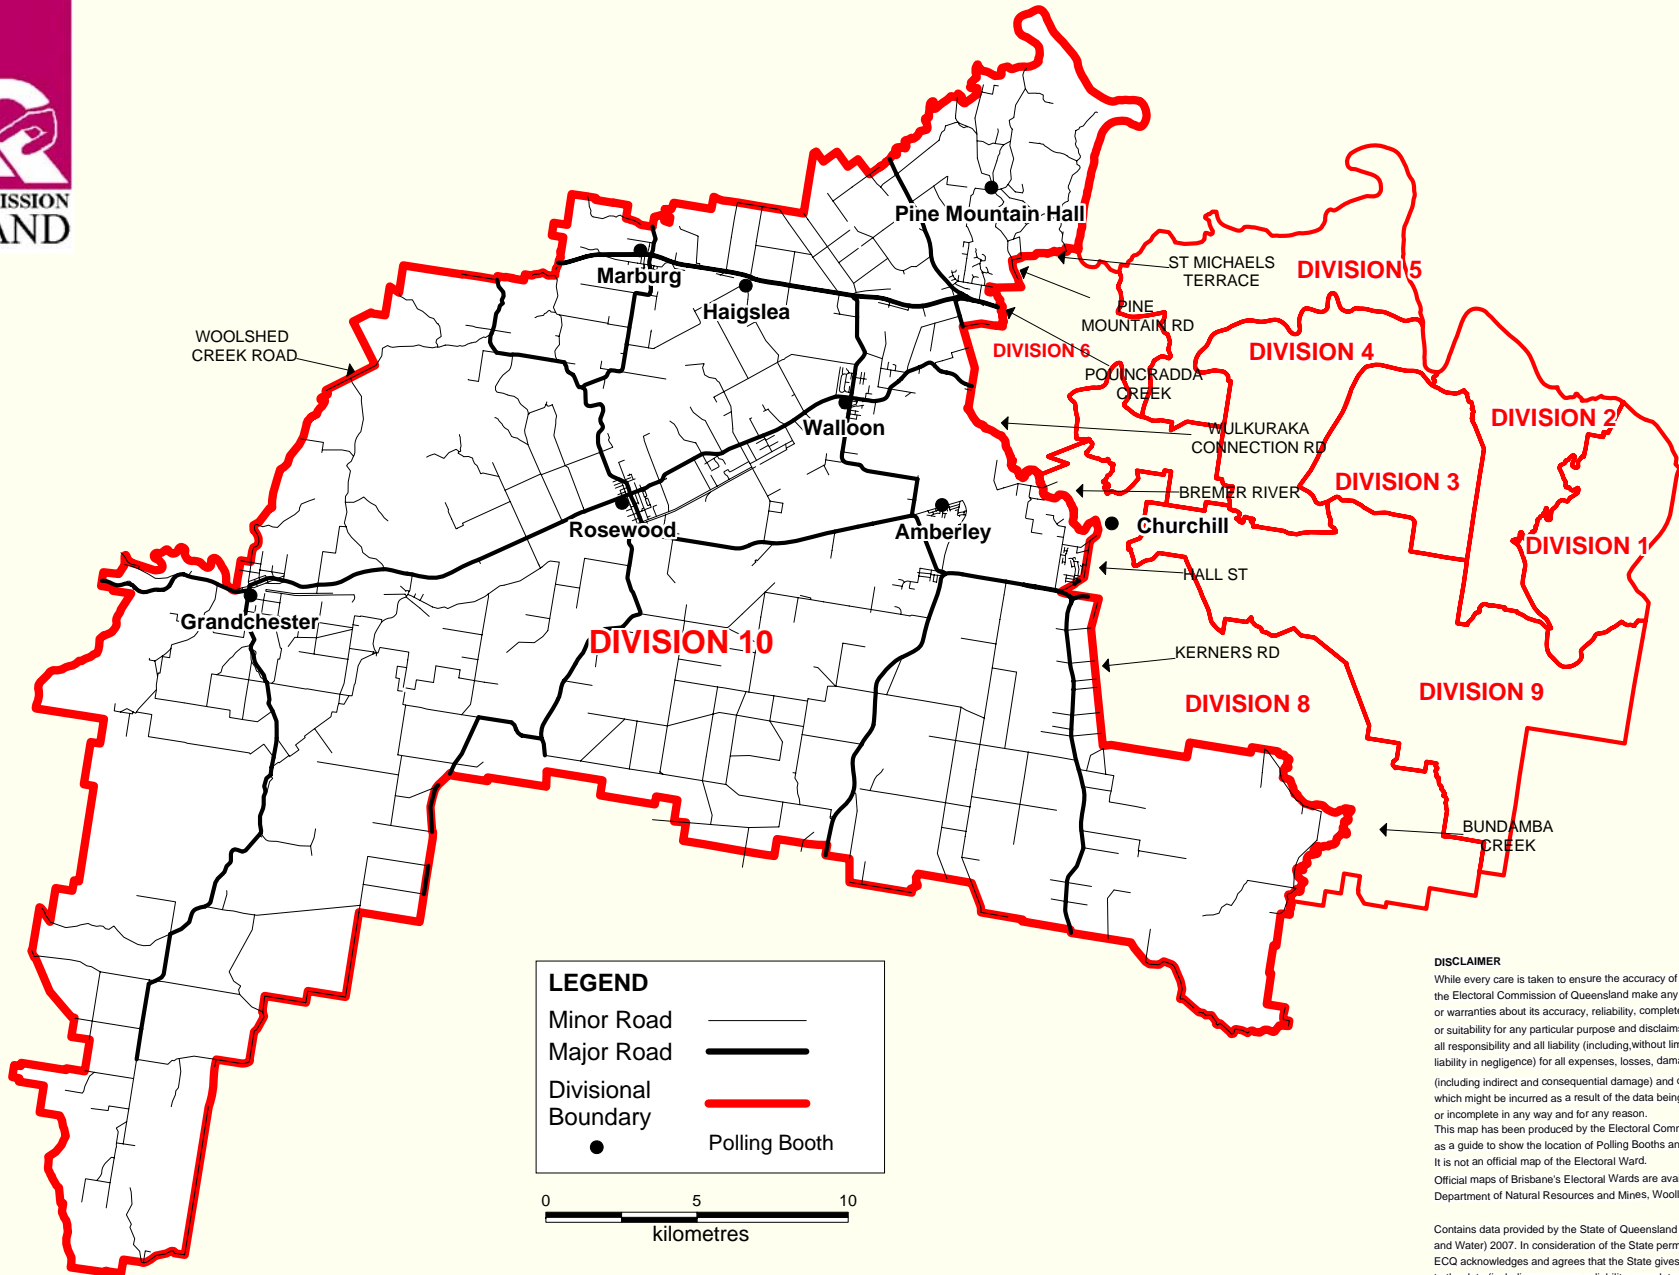

IPSWICH CITY COUNCIL ELECTION 2008 SHOWING POLLING BOOTH LOCATIONS
Division 10   Electors at close of Roll: 9,069   No. of Booths: 8

LEGEND

Minor Road	—
Major Road	—
Divisional Boundary	—
●	Polling Booth