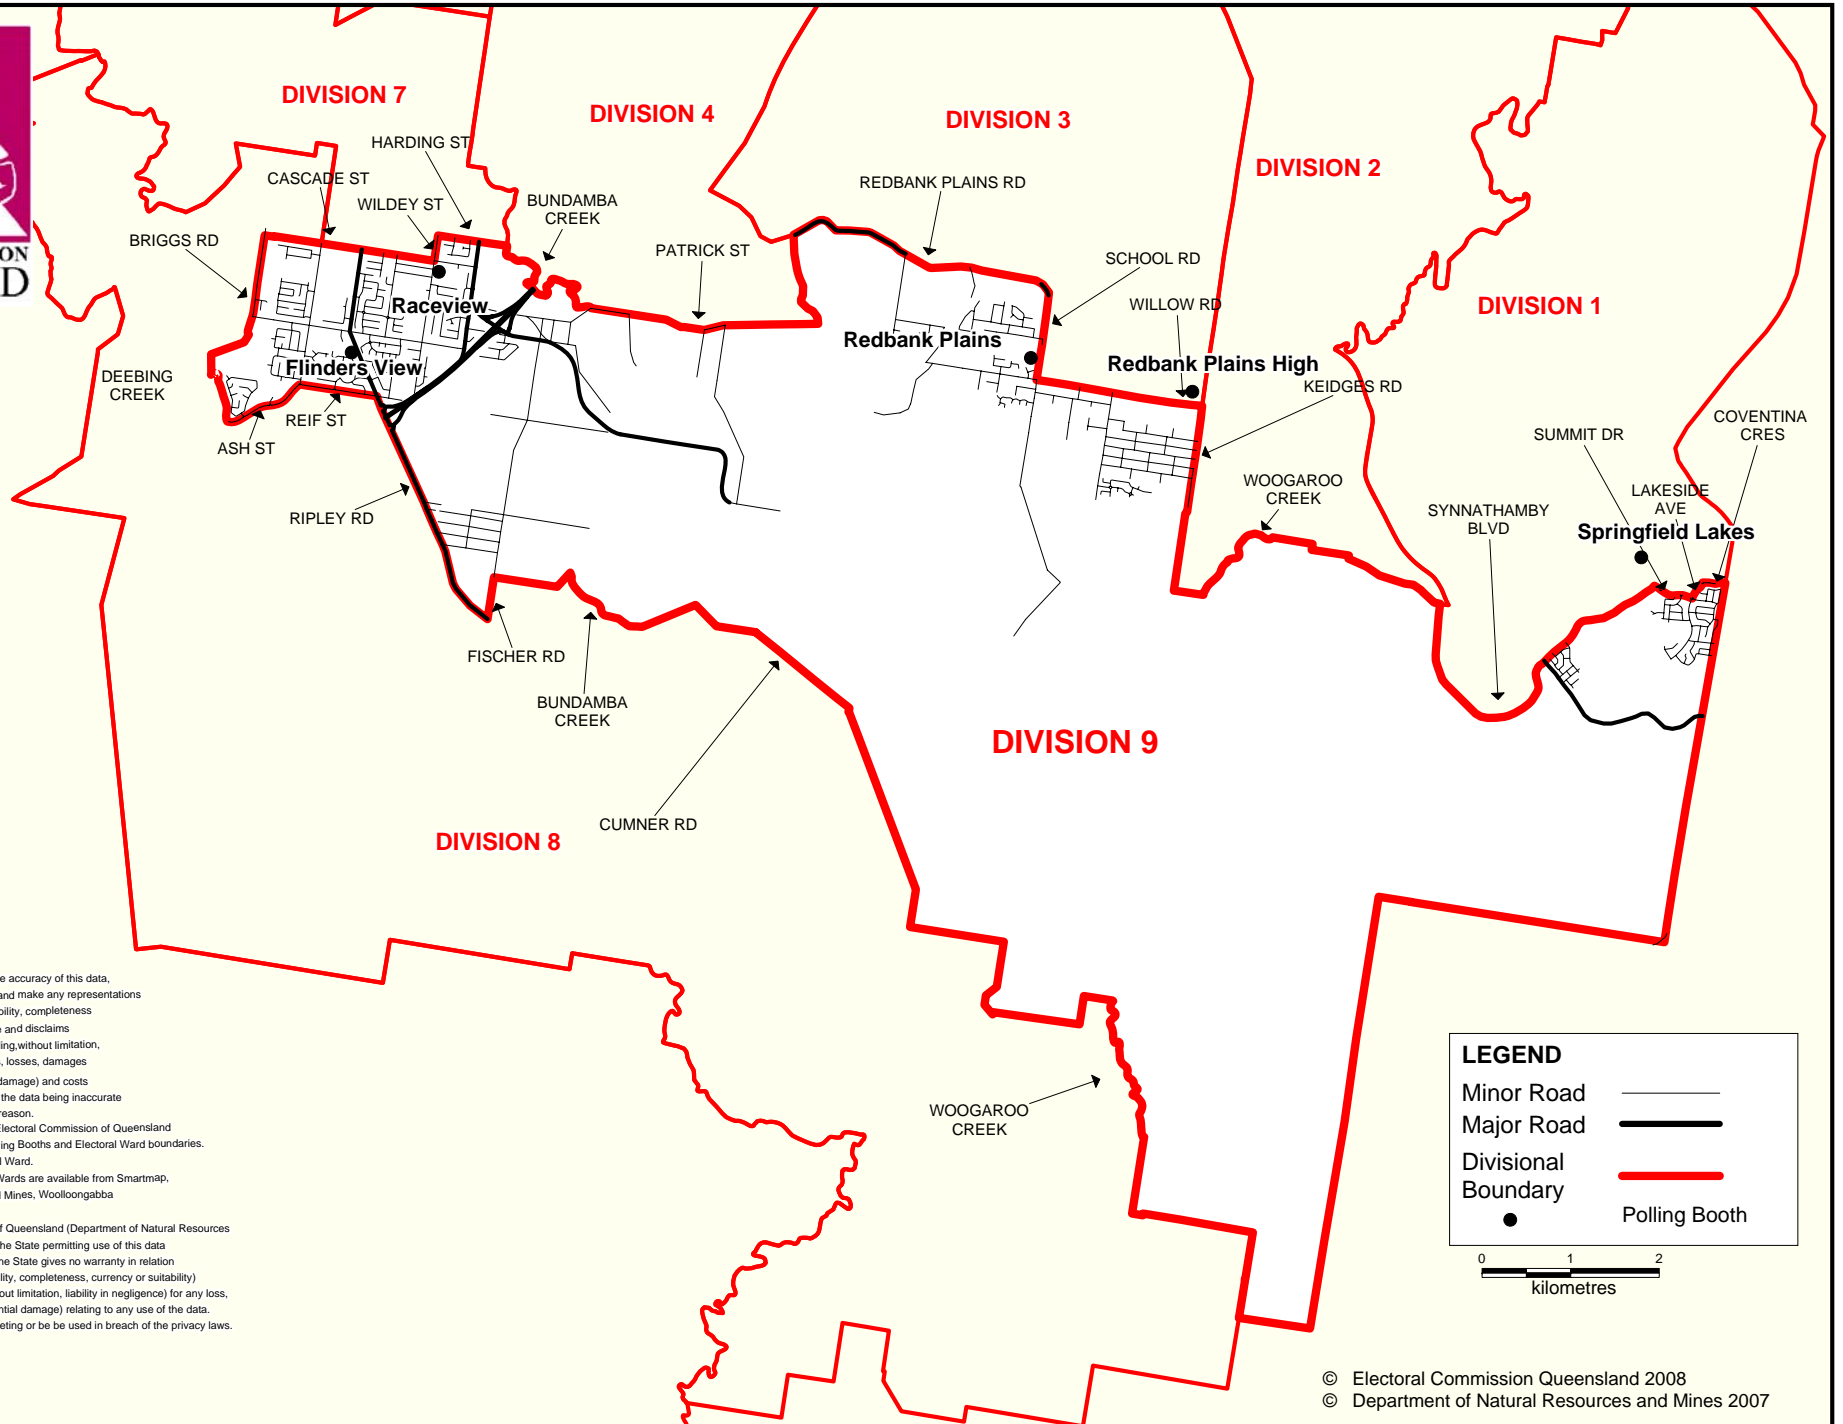

IPSWICH CITY COUNCIL ELECTION 2008 SHOWING POLLING BOOTH LOCATIONS
Division 9   **Electors at close of Roll: 8,443**   **No. of Booths: 5**

DISCLAIMER