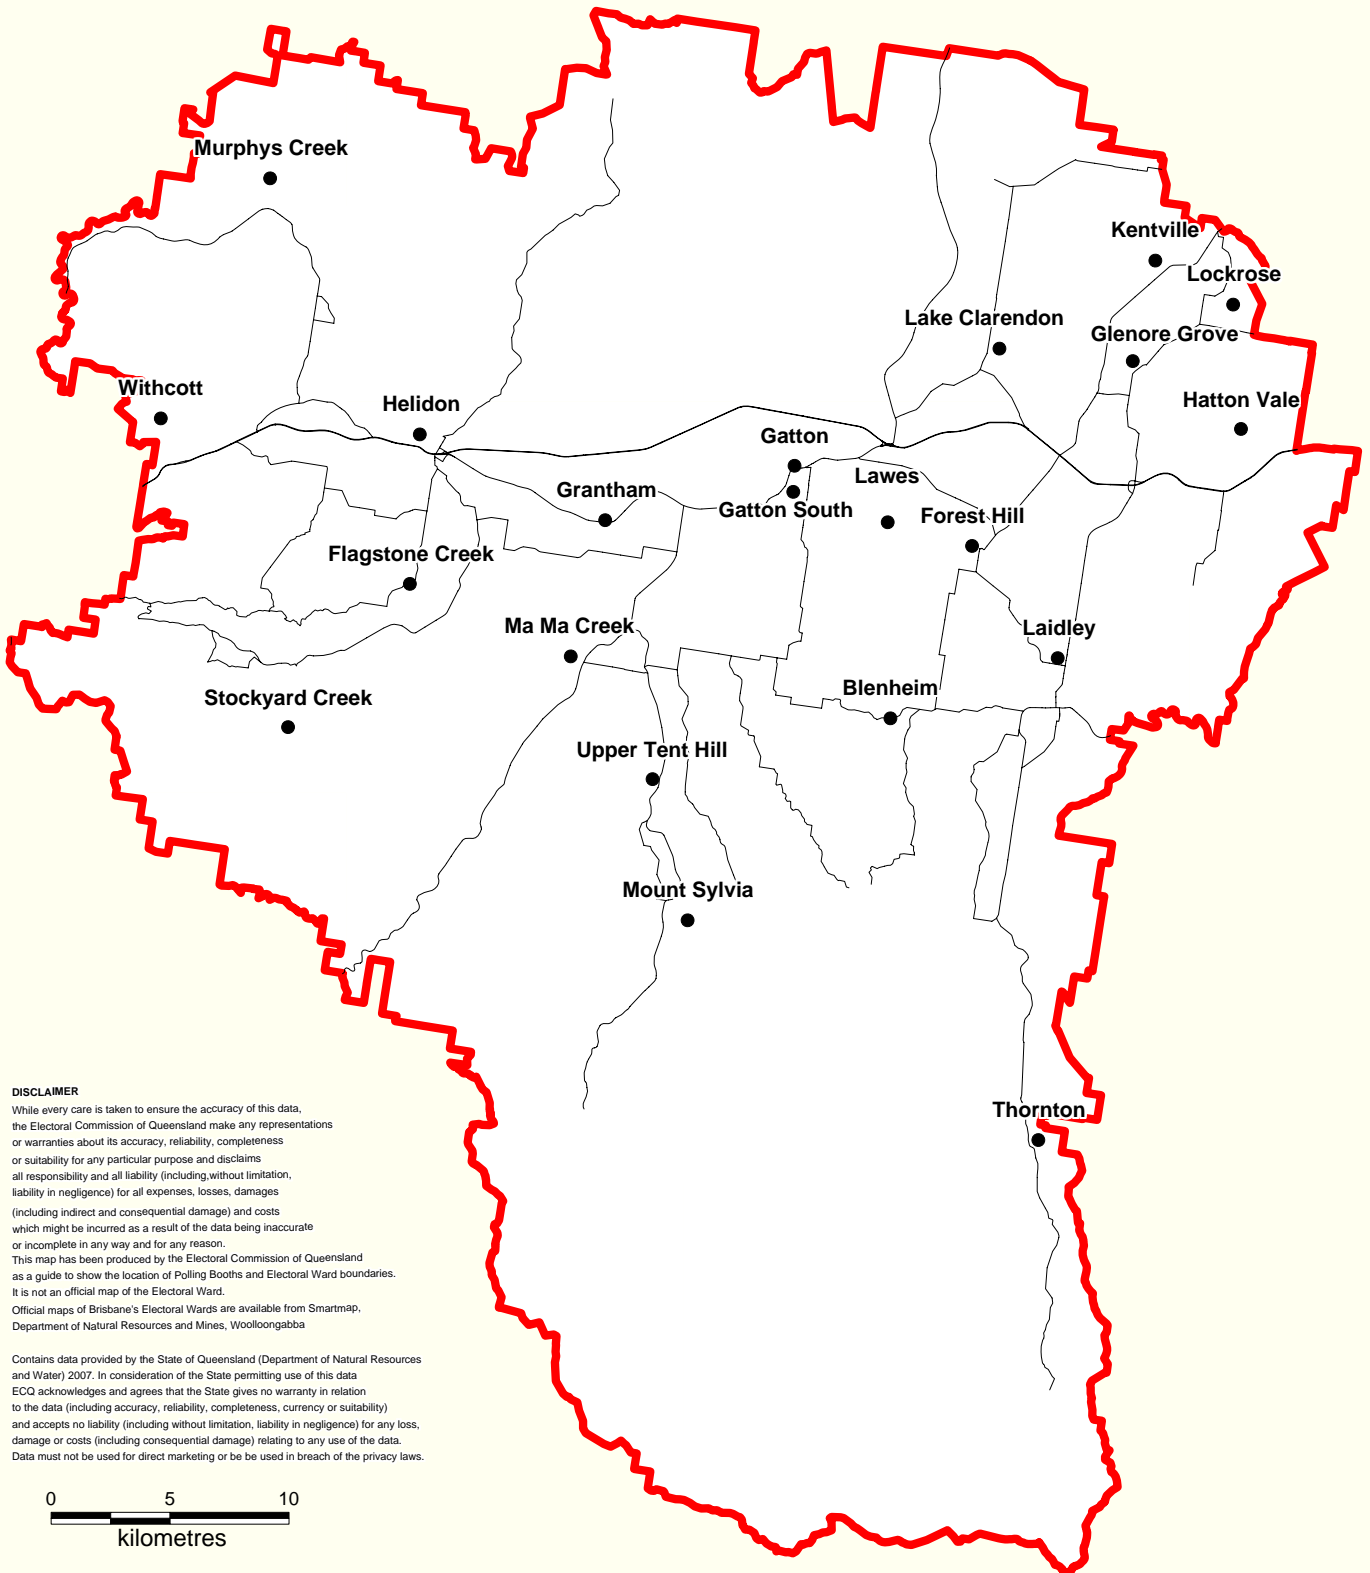

LEGEND	
Road	
Divisional Boundary	
	Polling Booth