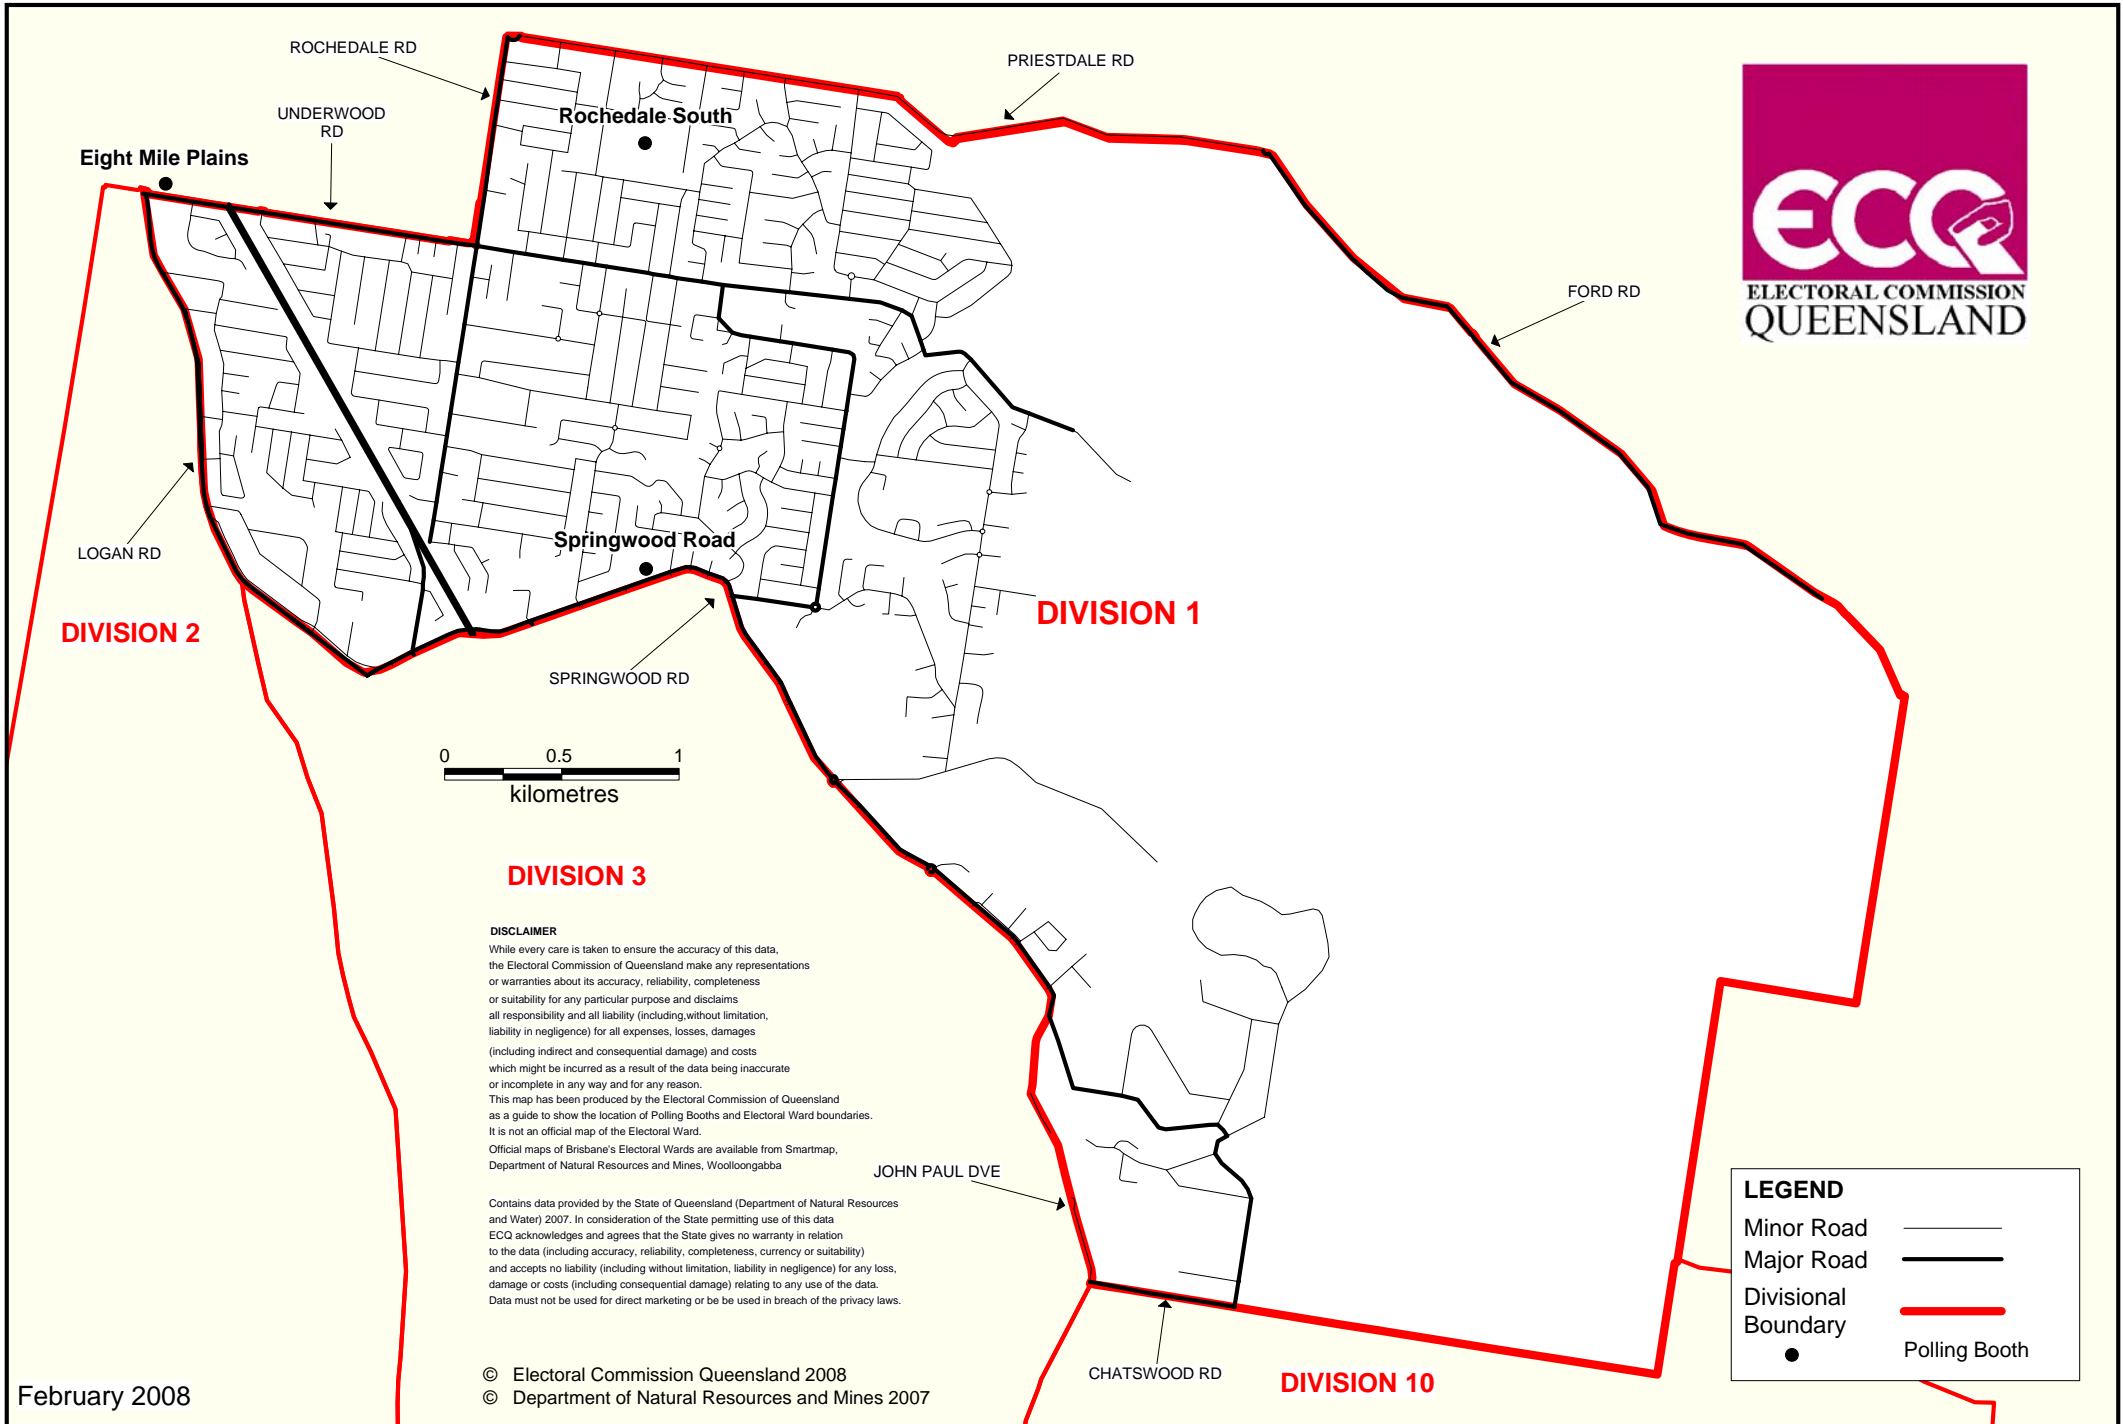

LOGAN CITY COUNCIL ELECTION 2008 SHOWING POLLING BOOTH LOCATIONS
Division 1   **Electors at close of Roll: 13,348**   **No. of Booths: 3**

DISCLAIMER
While every care is taken to ensure the accuracy of this data, the Electoral Commission of Queensland make any representations or warranties about its accuracy, reliability, completeness or suitability for any particular purpose and disclaims all responsibility and all liability (including, without limitation, liability in negligence) for all expenses, losses, damages (including indirect and consequential damage) and costs which might be incurred as a result of the data being inaccurate or incomplete in any way and for any reason.
This map has been produced by the Electoral Commission of Queensland as a guide to show the location of Polling Booths and Electoral Ward boundaries. It is not an official map of the Electoral Ward.
Official maps of Brisbane's Electoral Wards are available from Smartmap, Department of Natural Resources and Mines, Woolloongabba

© Electoral Commission Queensland 2008
© Department of Natural Resources and Mines 2007

February 2008