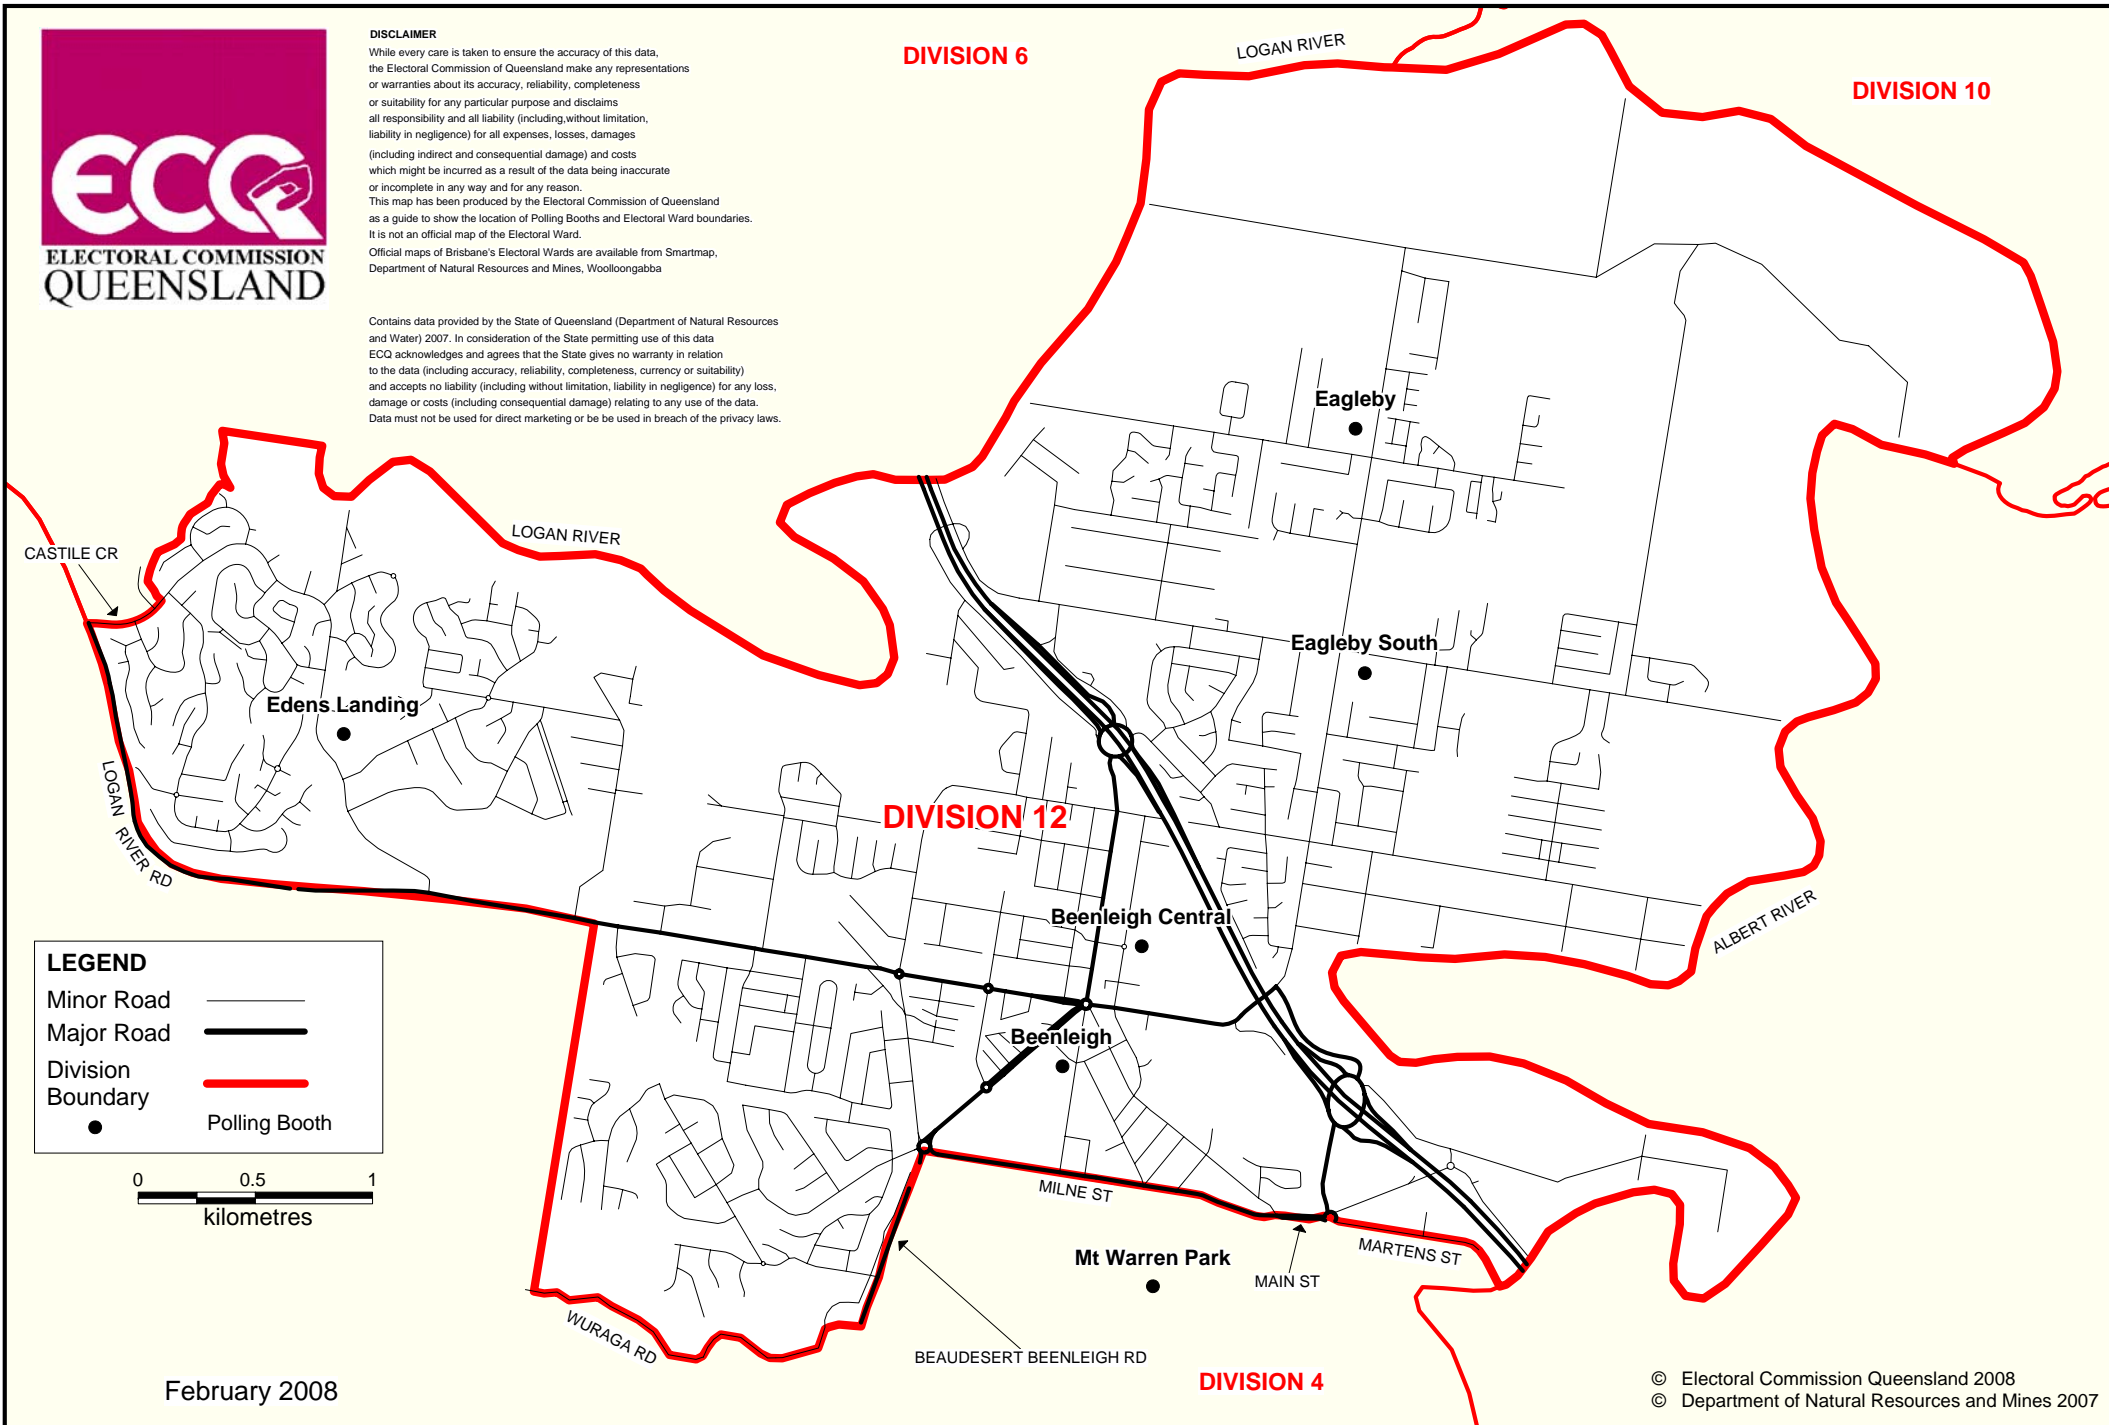

LOGAN CITY COUNCIL ELECTION 2008 SHOWING POLLING BOOTH LOCATIONS
Division 12   **Electors at close of Roll: 13,784**   **No. of Booths: 6**

LEGEND

- Minor Road   ———
- Major Road   ———
- Division Boundary   ———
- Polling Booth

February 2008