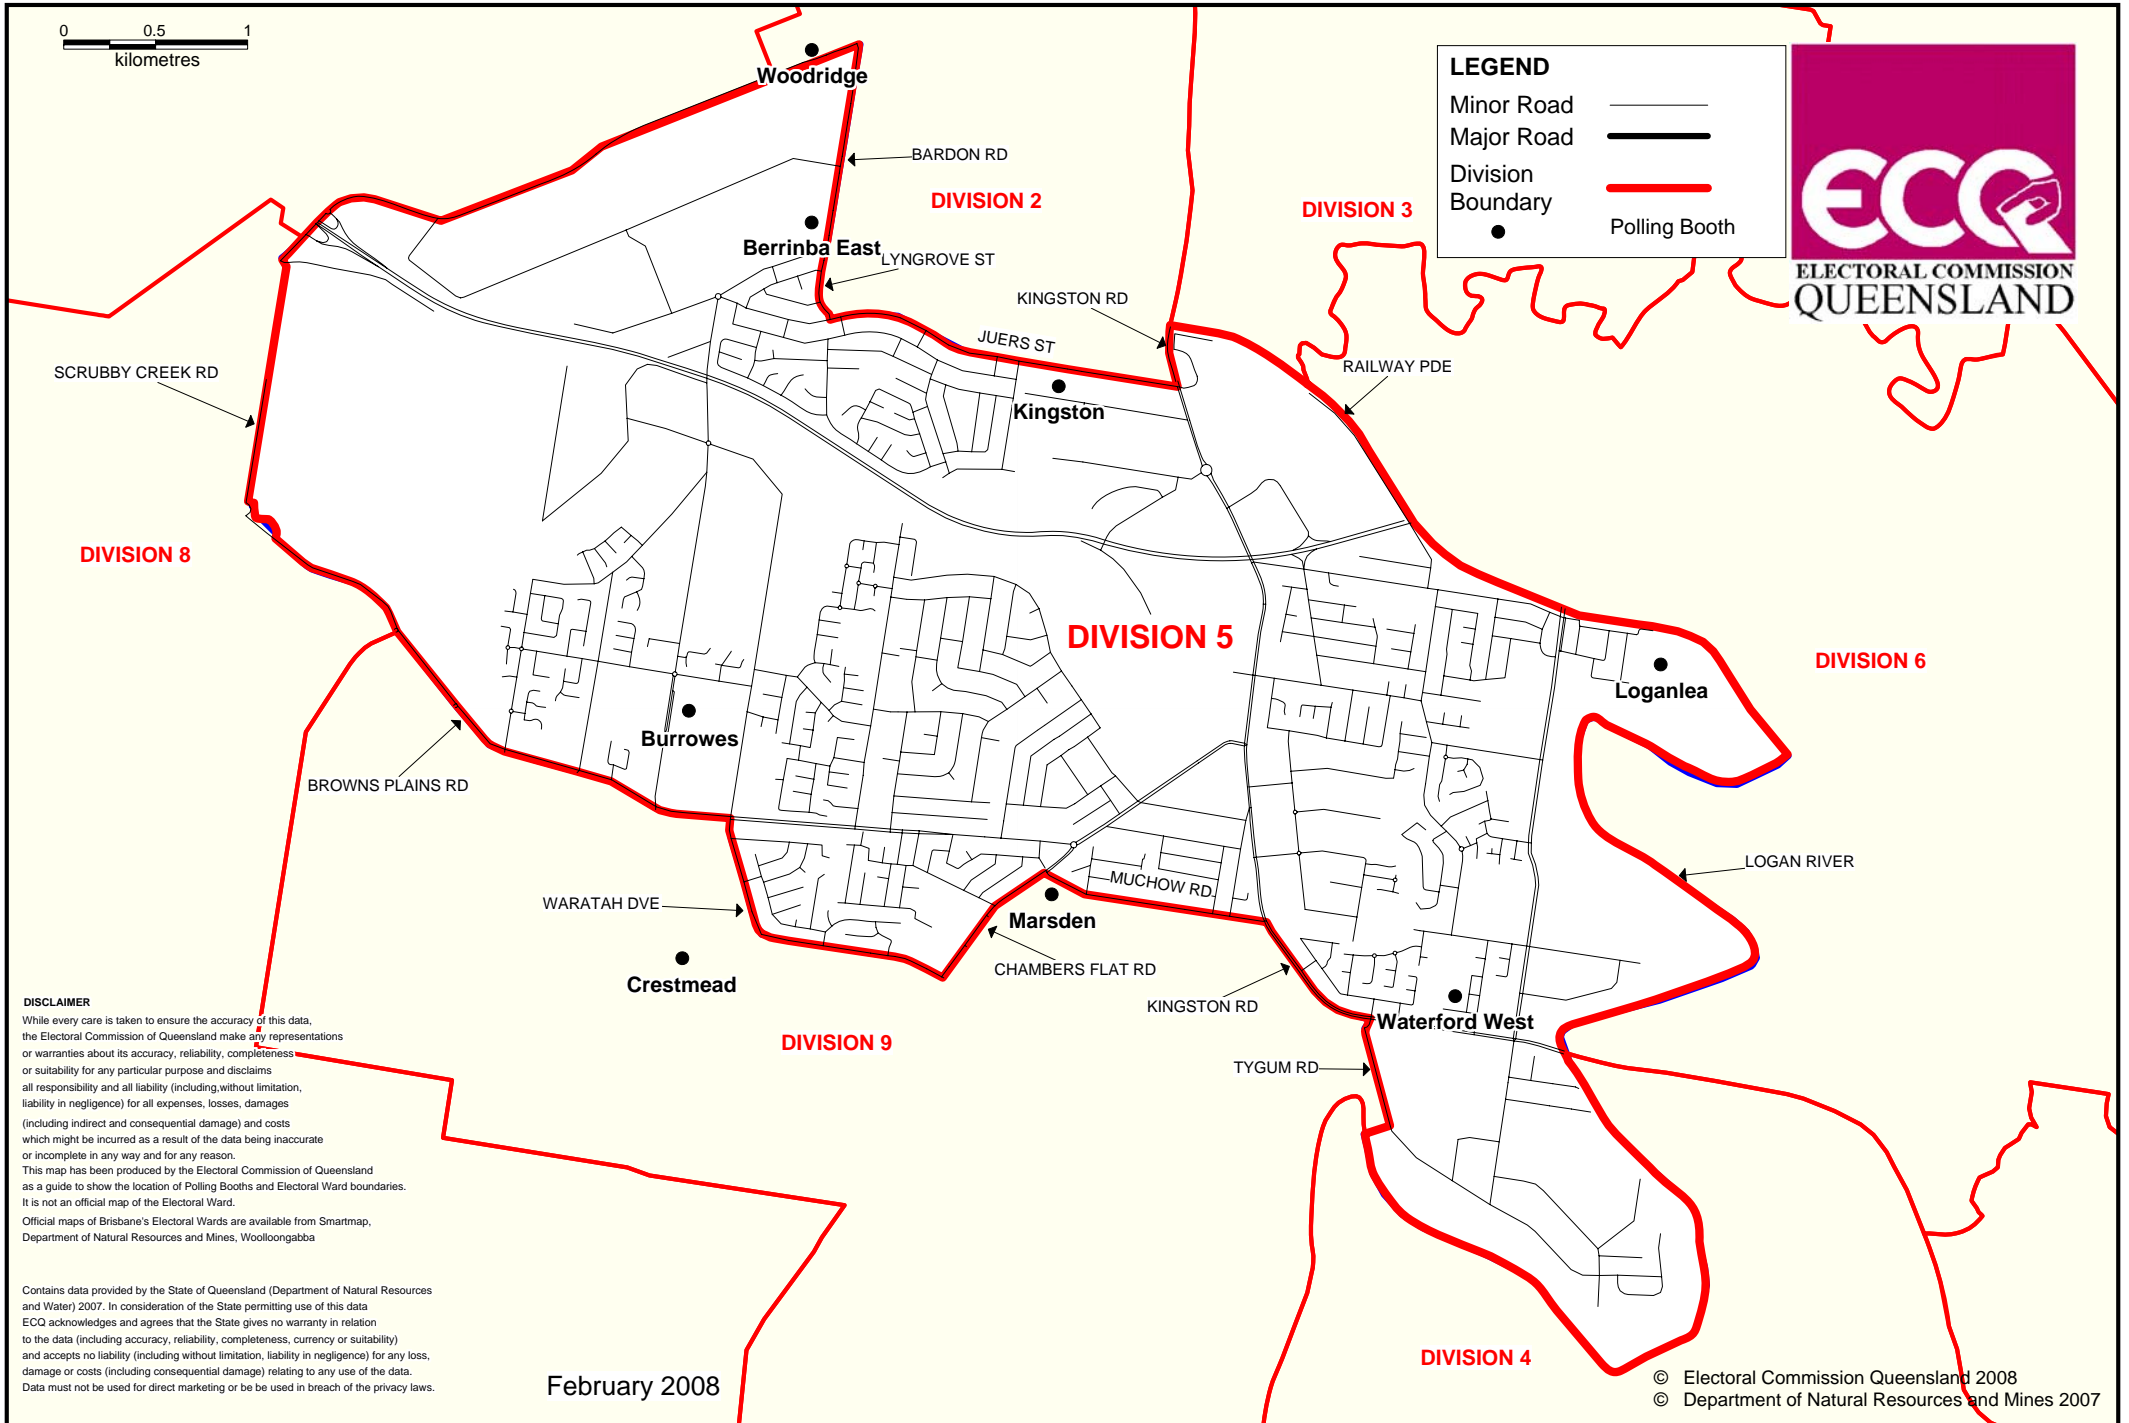

LOGAN CITY COUNCIL ELECTION 2008 SHOWING POLLING BOOTH LOCATIONS
Division 5   **Electors at close of Roll: 13,313**   **No. of Booths: 8**

0   0,5   1
kilometres

LEGEND	
Minor Road	—
Major Road	—
Division Boundary	—
Boundary	—
Polling Booth	●

February 2008

© Electoral Commission Queensland 2008
© Department of Natural Resources and Mines 2007