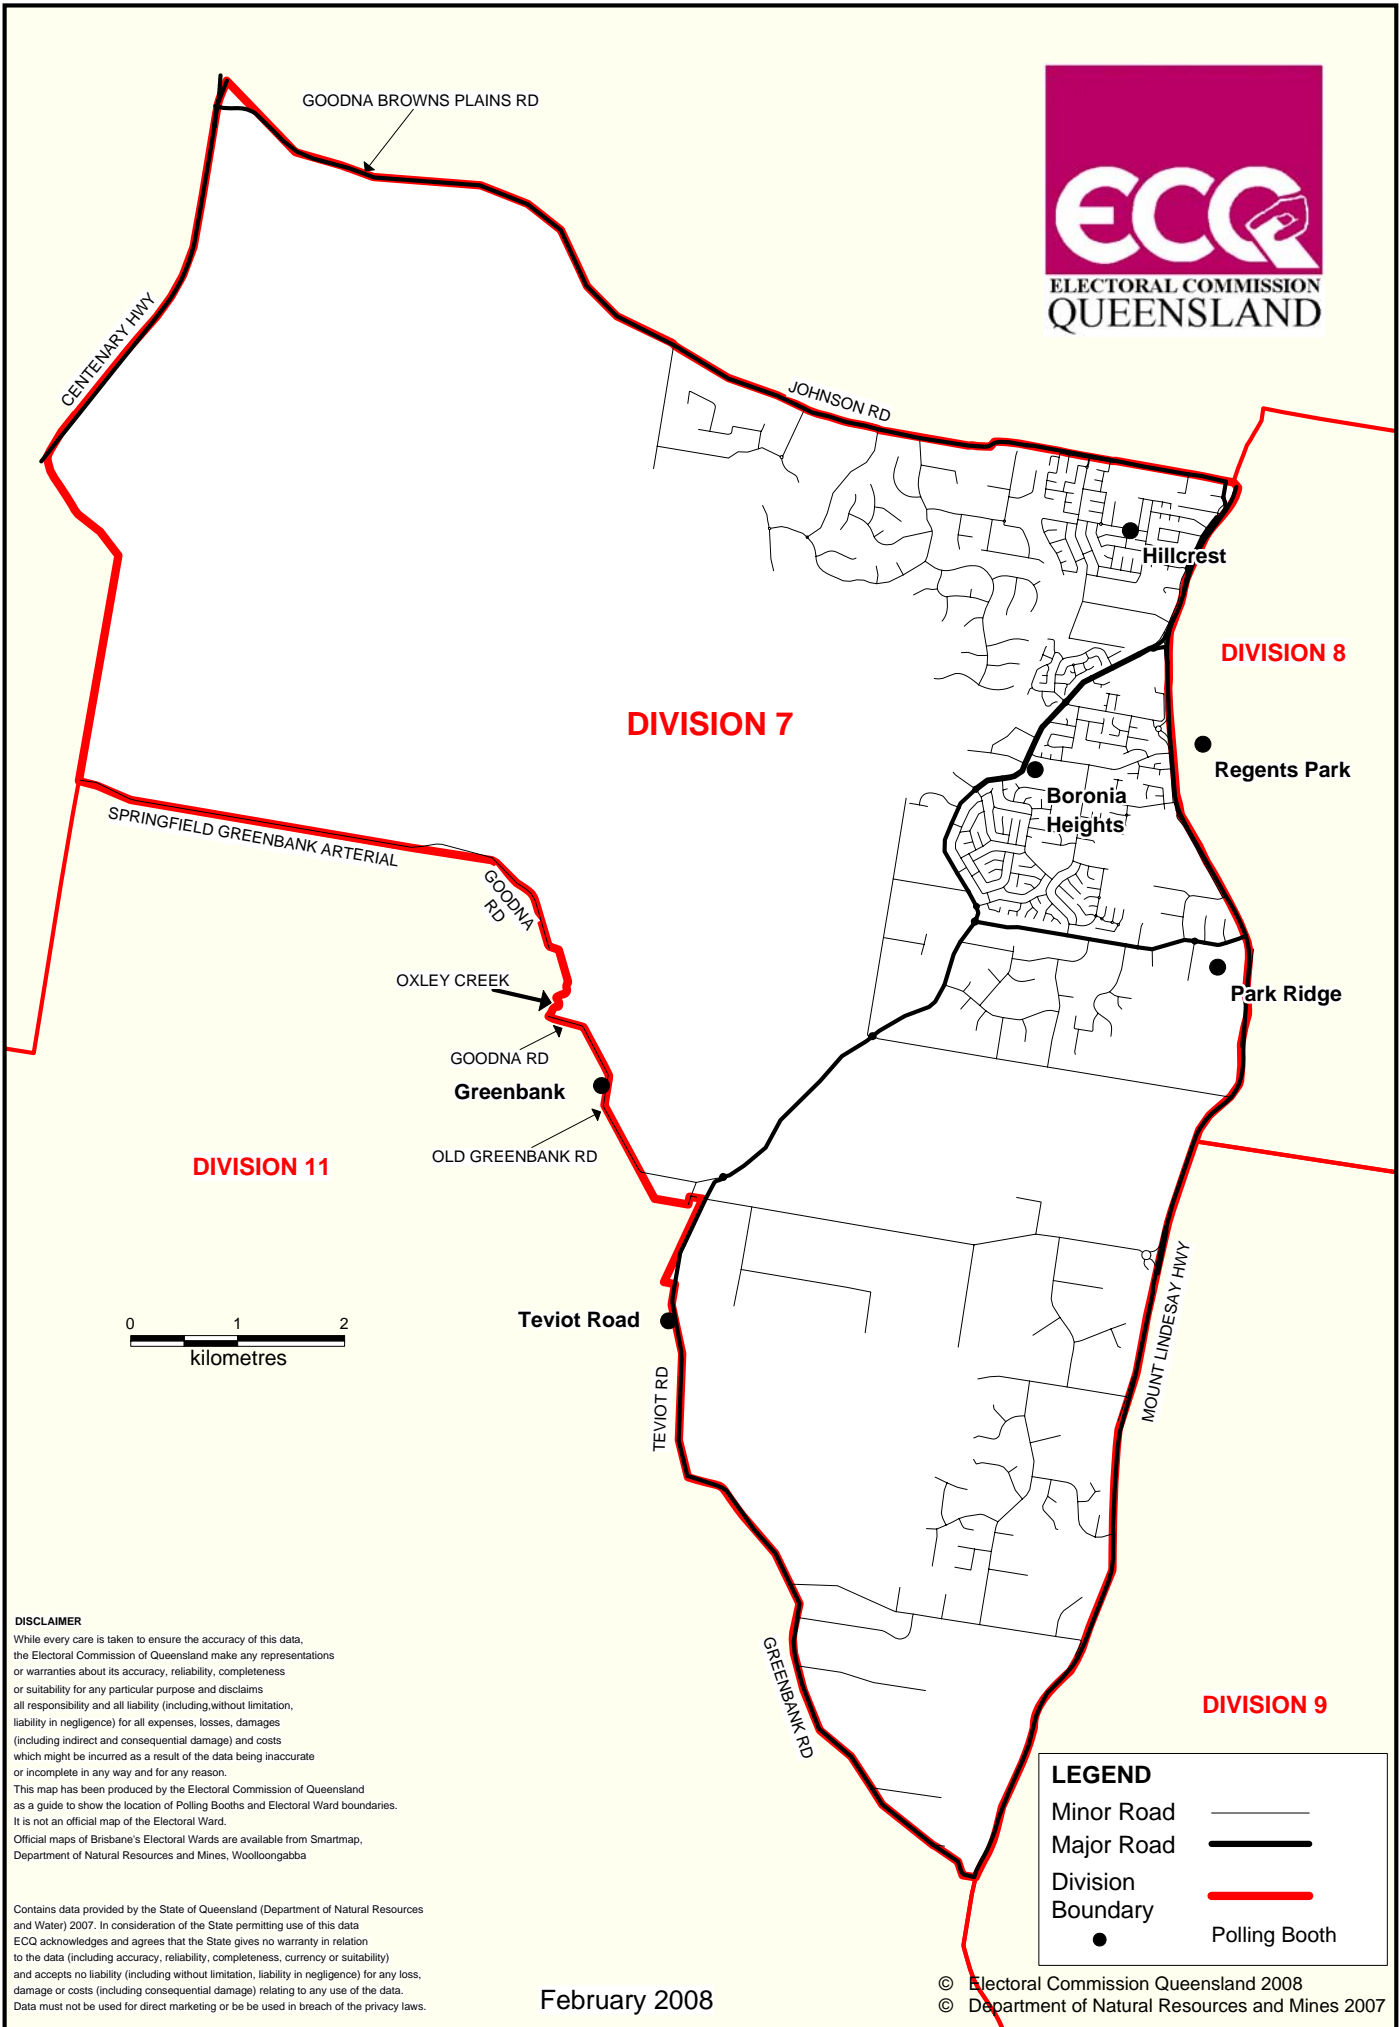

LOGAN CITY COUNCIL ELECTION 2008 SHOWING POLLING BOOTH LOCATIONS

Division 7

Electors at close of Roll: 12,015

No. of Booths: 6

DISCLAIMER

LEGEND	
Minor Road	—
Major Road	—
Division Boundary	—
Polling Booth	●

February 2008

© Electoral Commission Queensland 2008
© Department of Natural Resources and Mines 2007