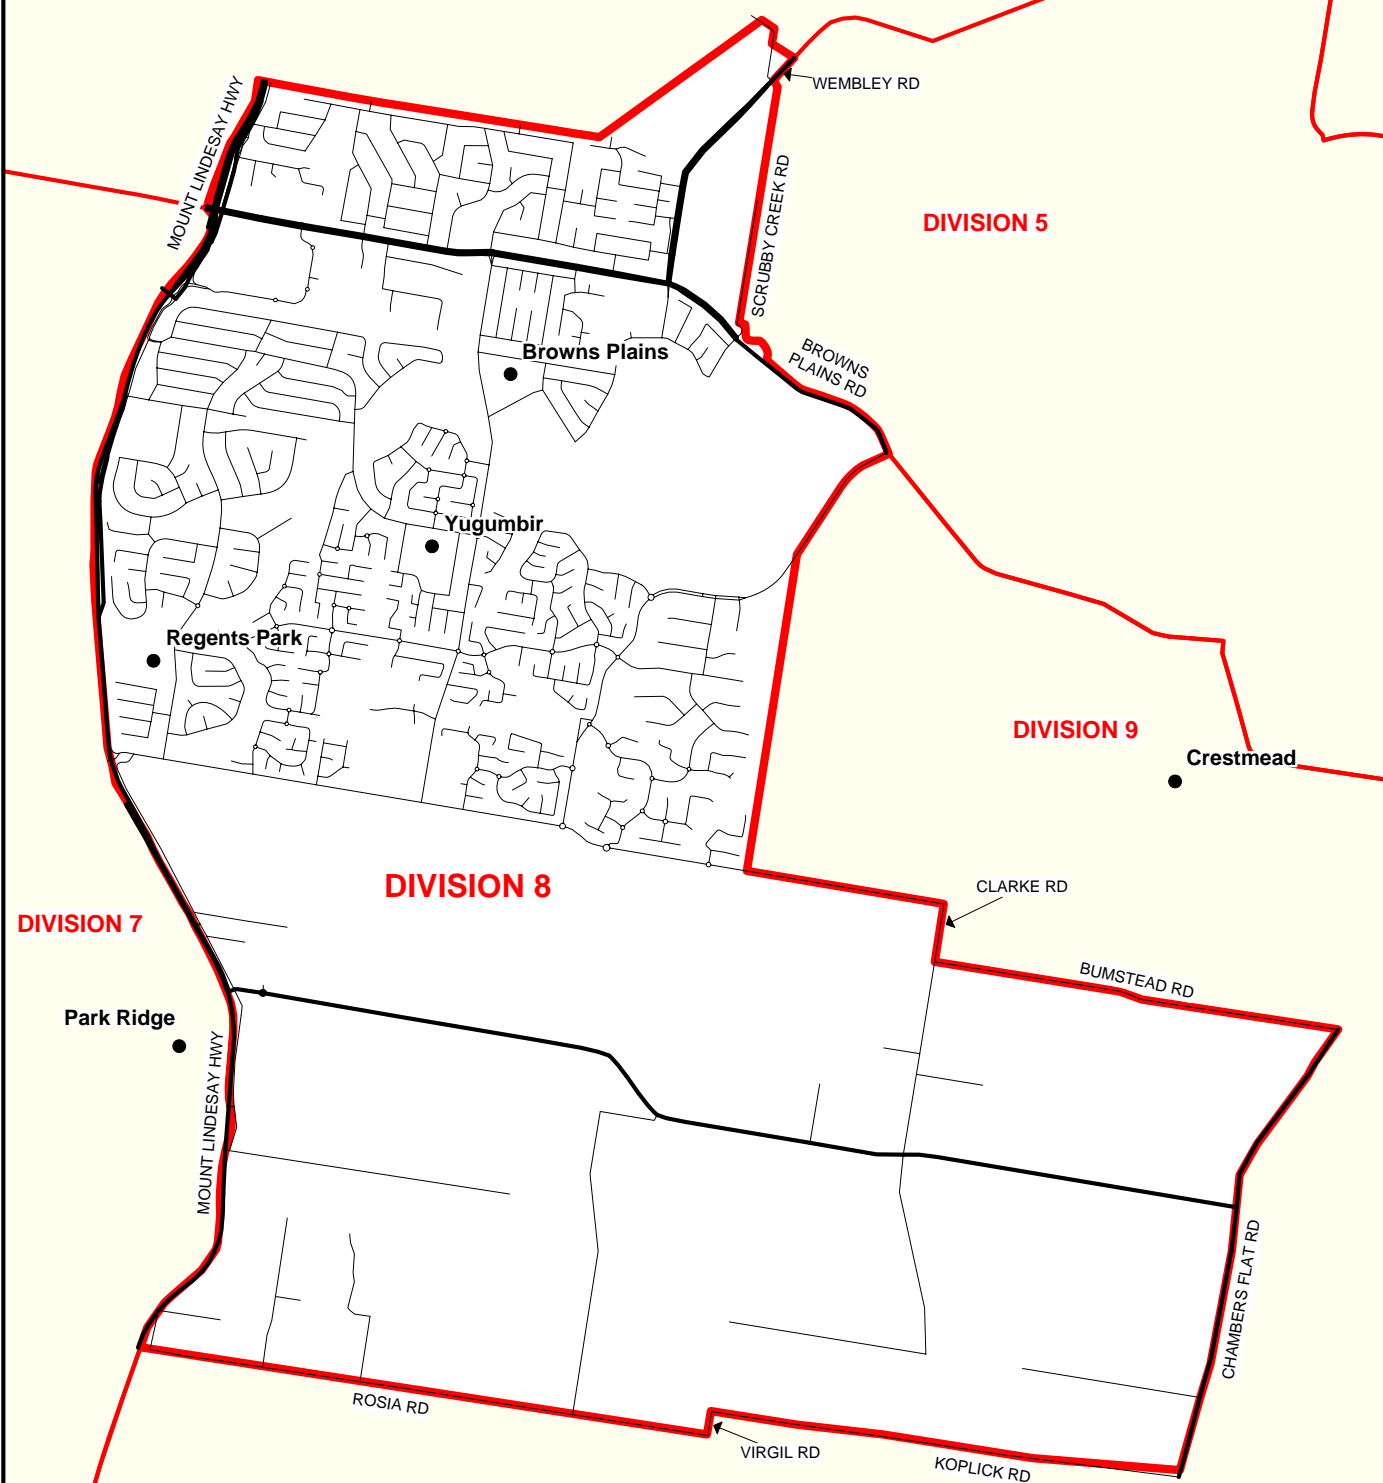

LEGEND

- Minor Road ———
- Major Road ———
- Division Boundary ———
- Polling Booth

February 2008