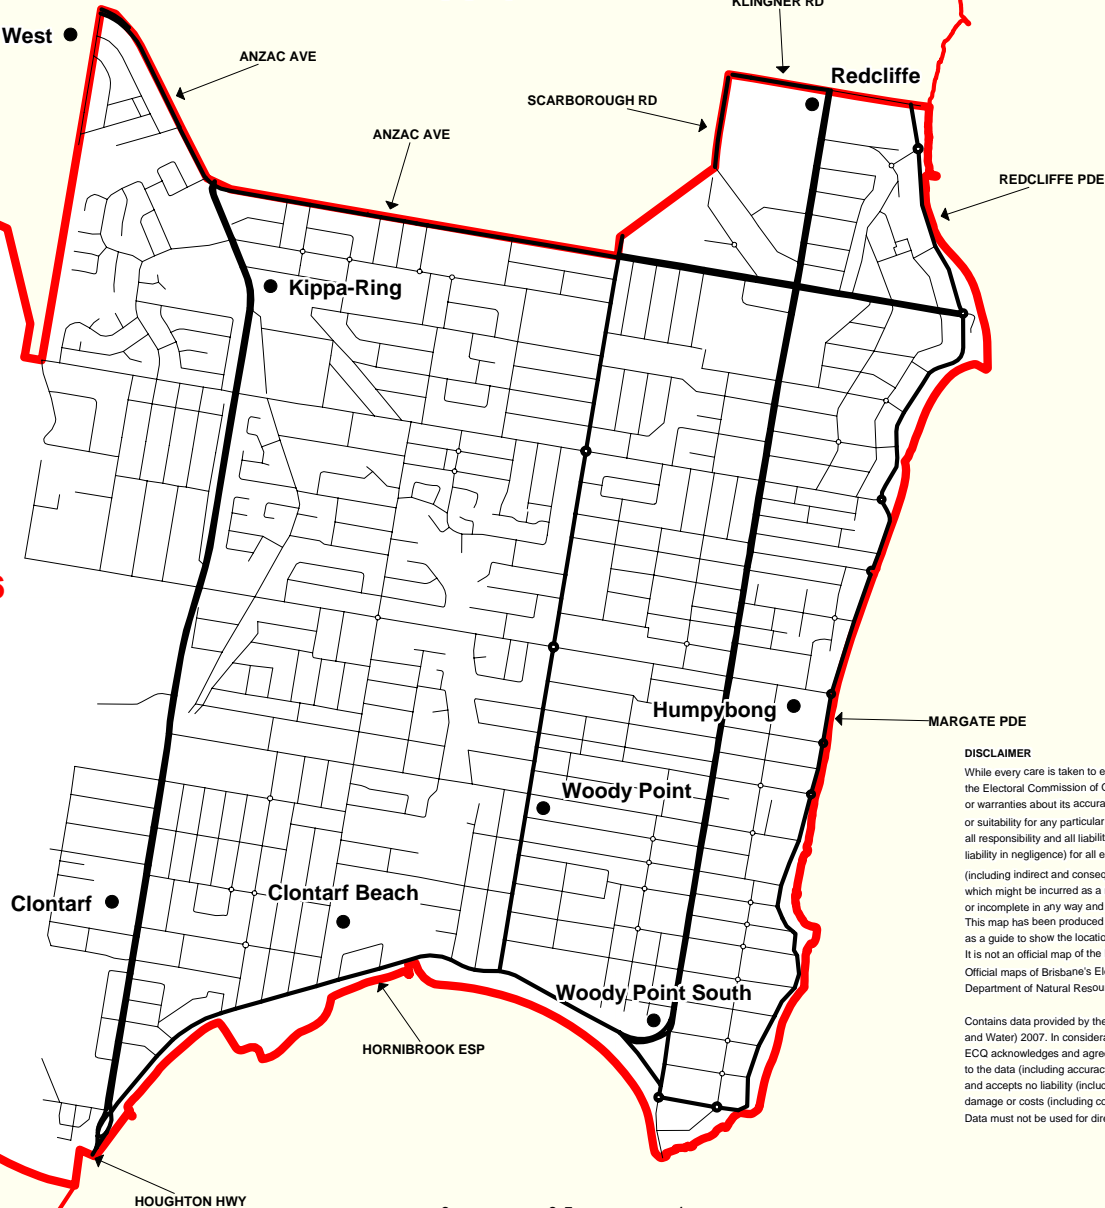

LEGEND	
Minor Road	—
Major Road	—
Divisional Boundary	—
●	Polling Booth