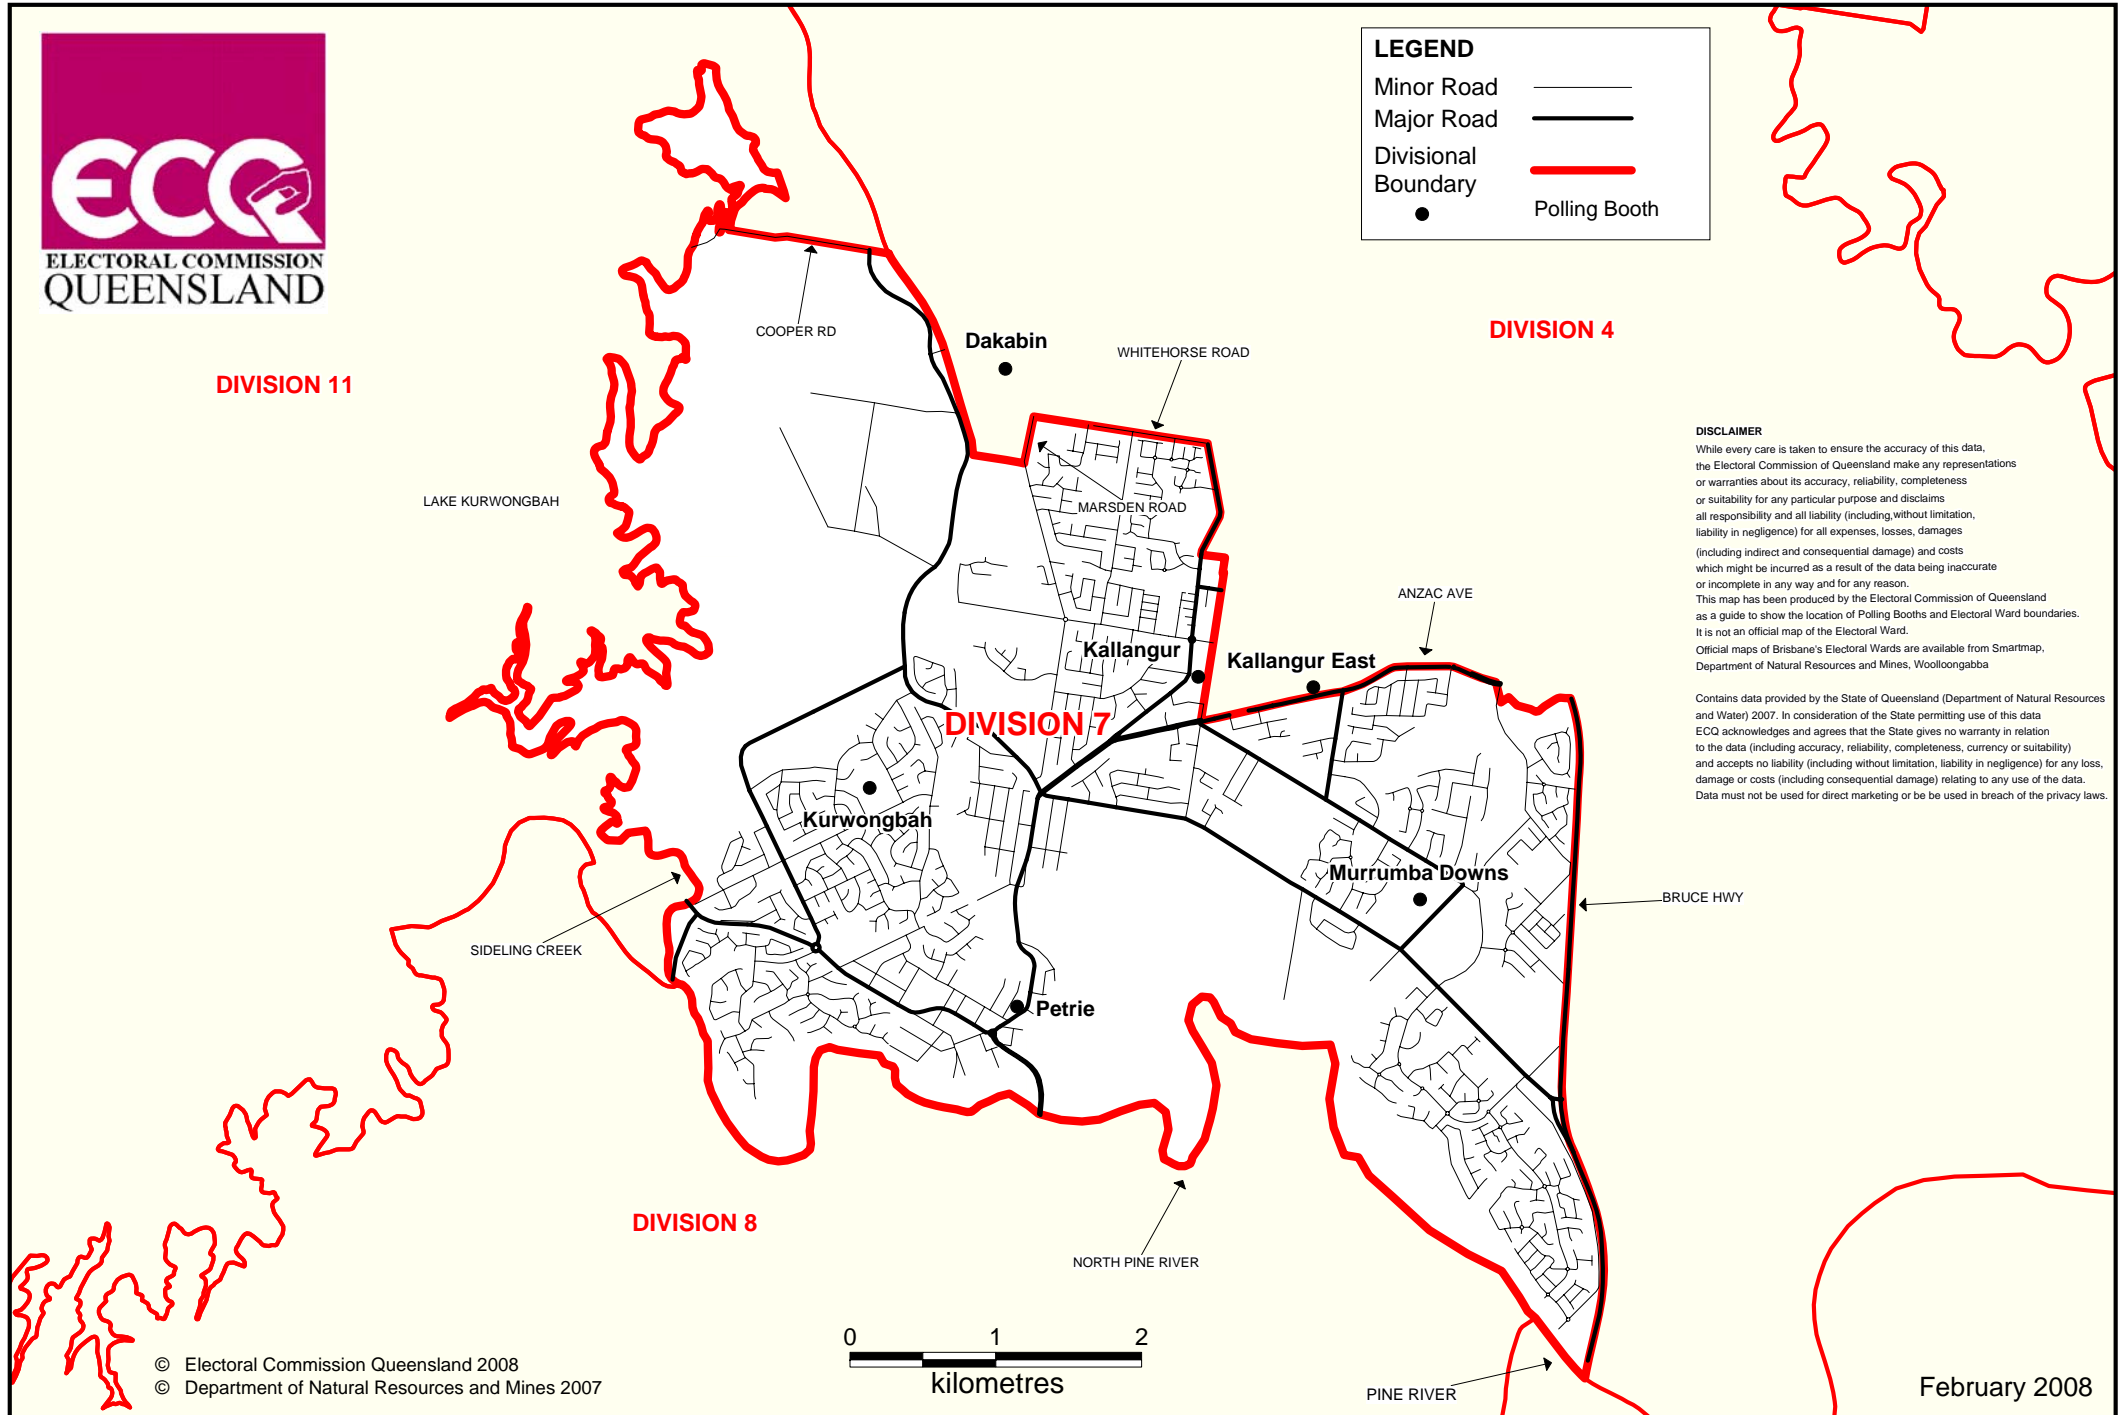

LEGEND	
Minor Road	—
Major Road	—
Divisional Boundary	—
●	Polling Booth