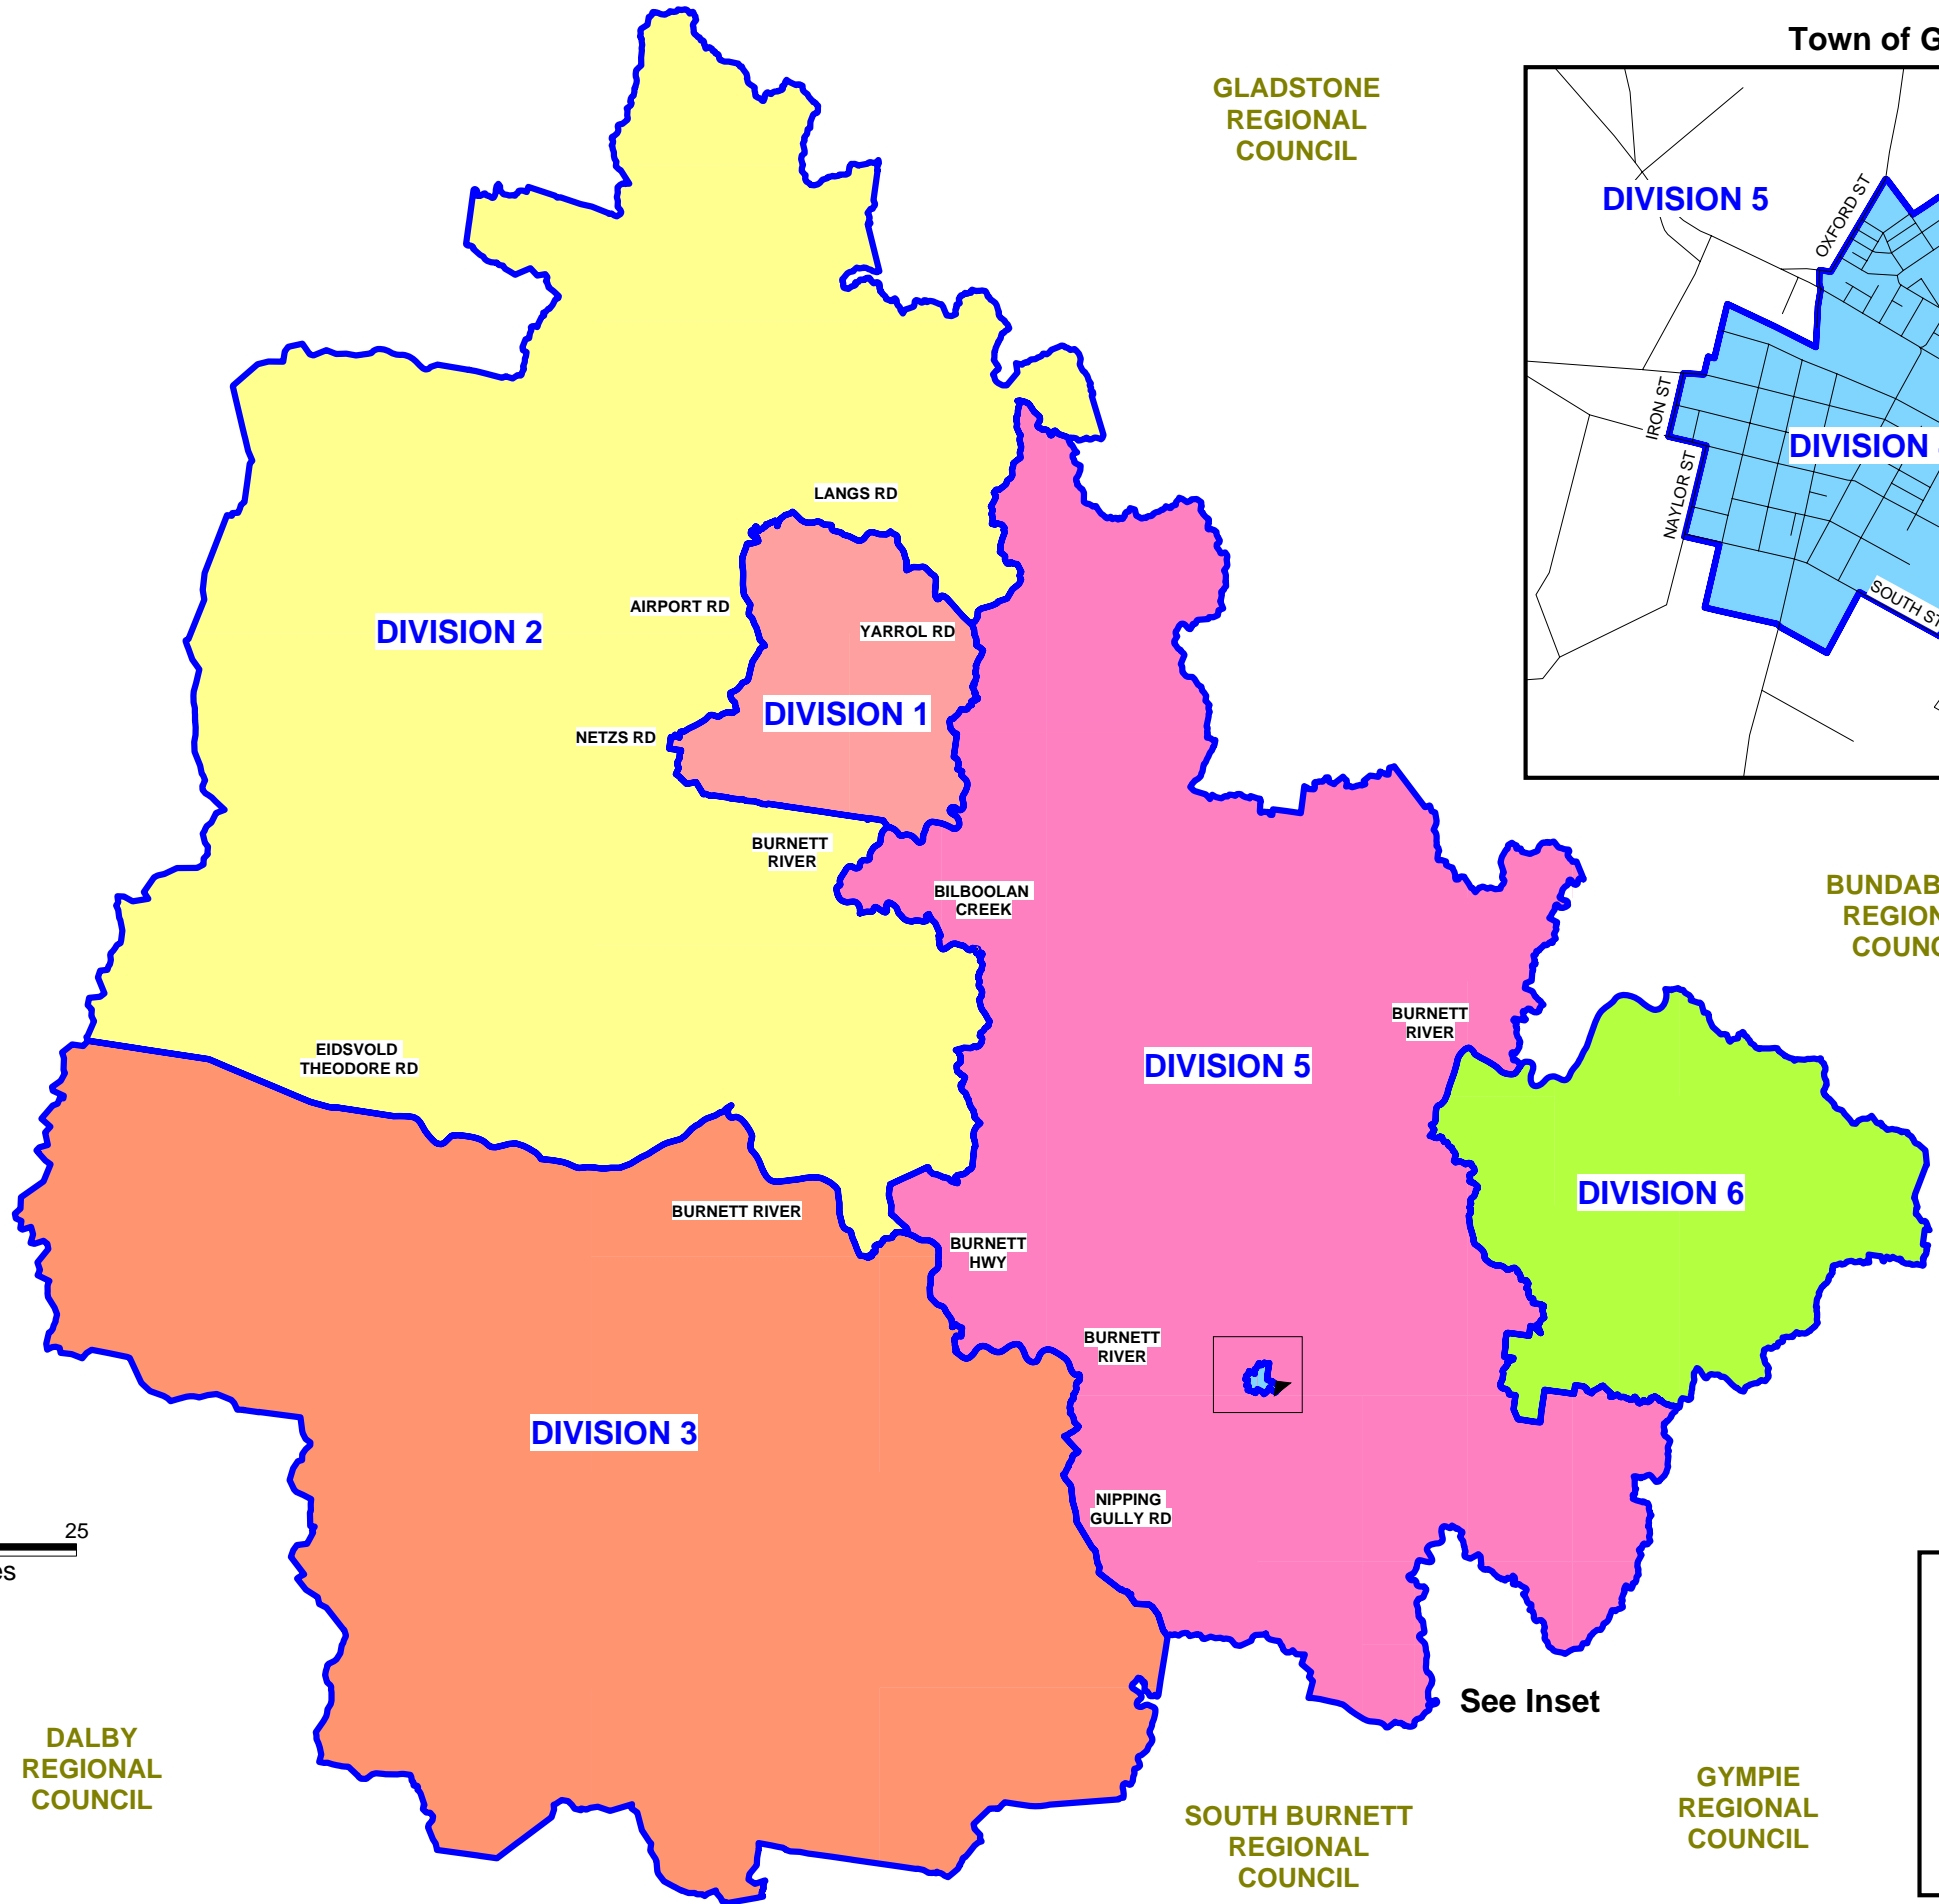

North Burnett Regional Council - Overview Map

BANANA SHIRE COUNCIL

See Inset

15 September 2007