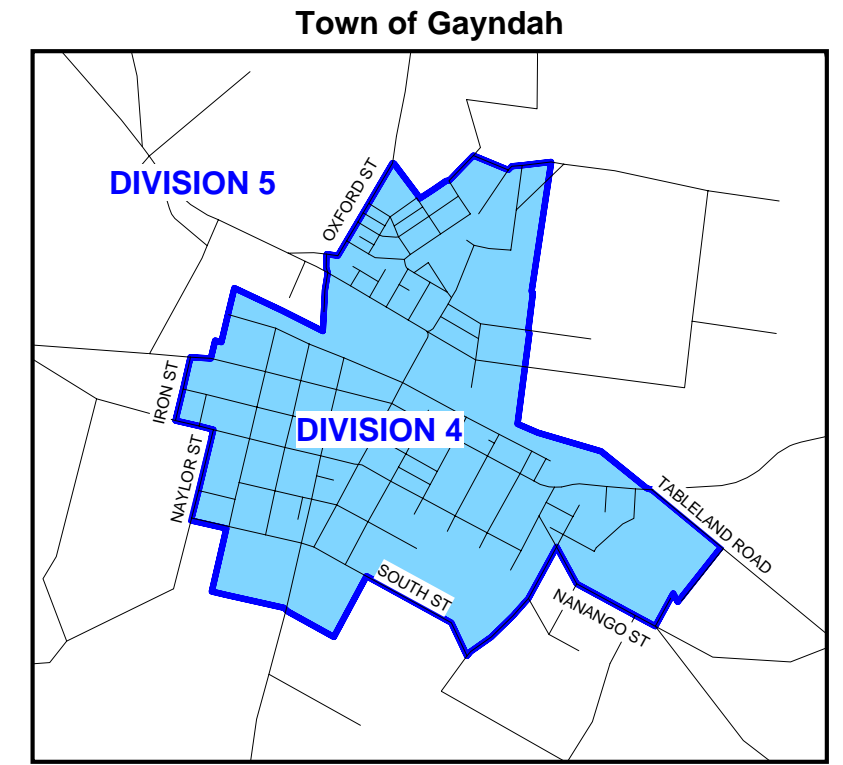

North Burnett Regional Council - Overview Map

BANANA SHIRE COUNCIL

See Inset

15 September 2007