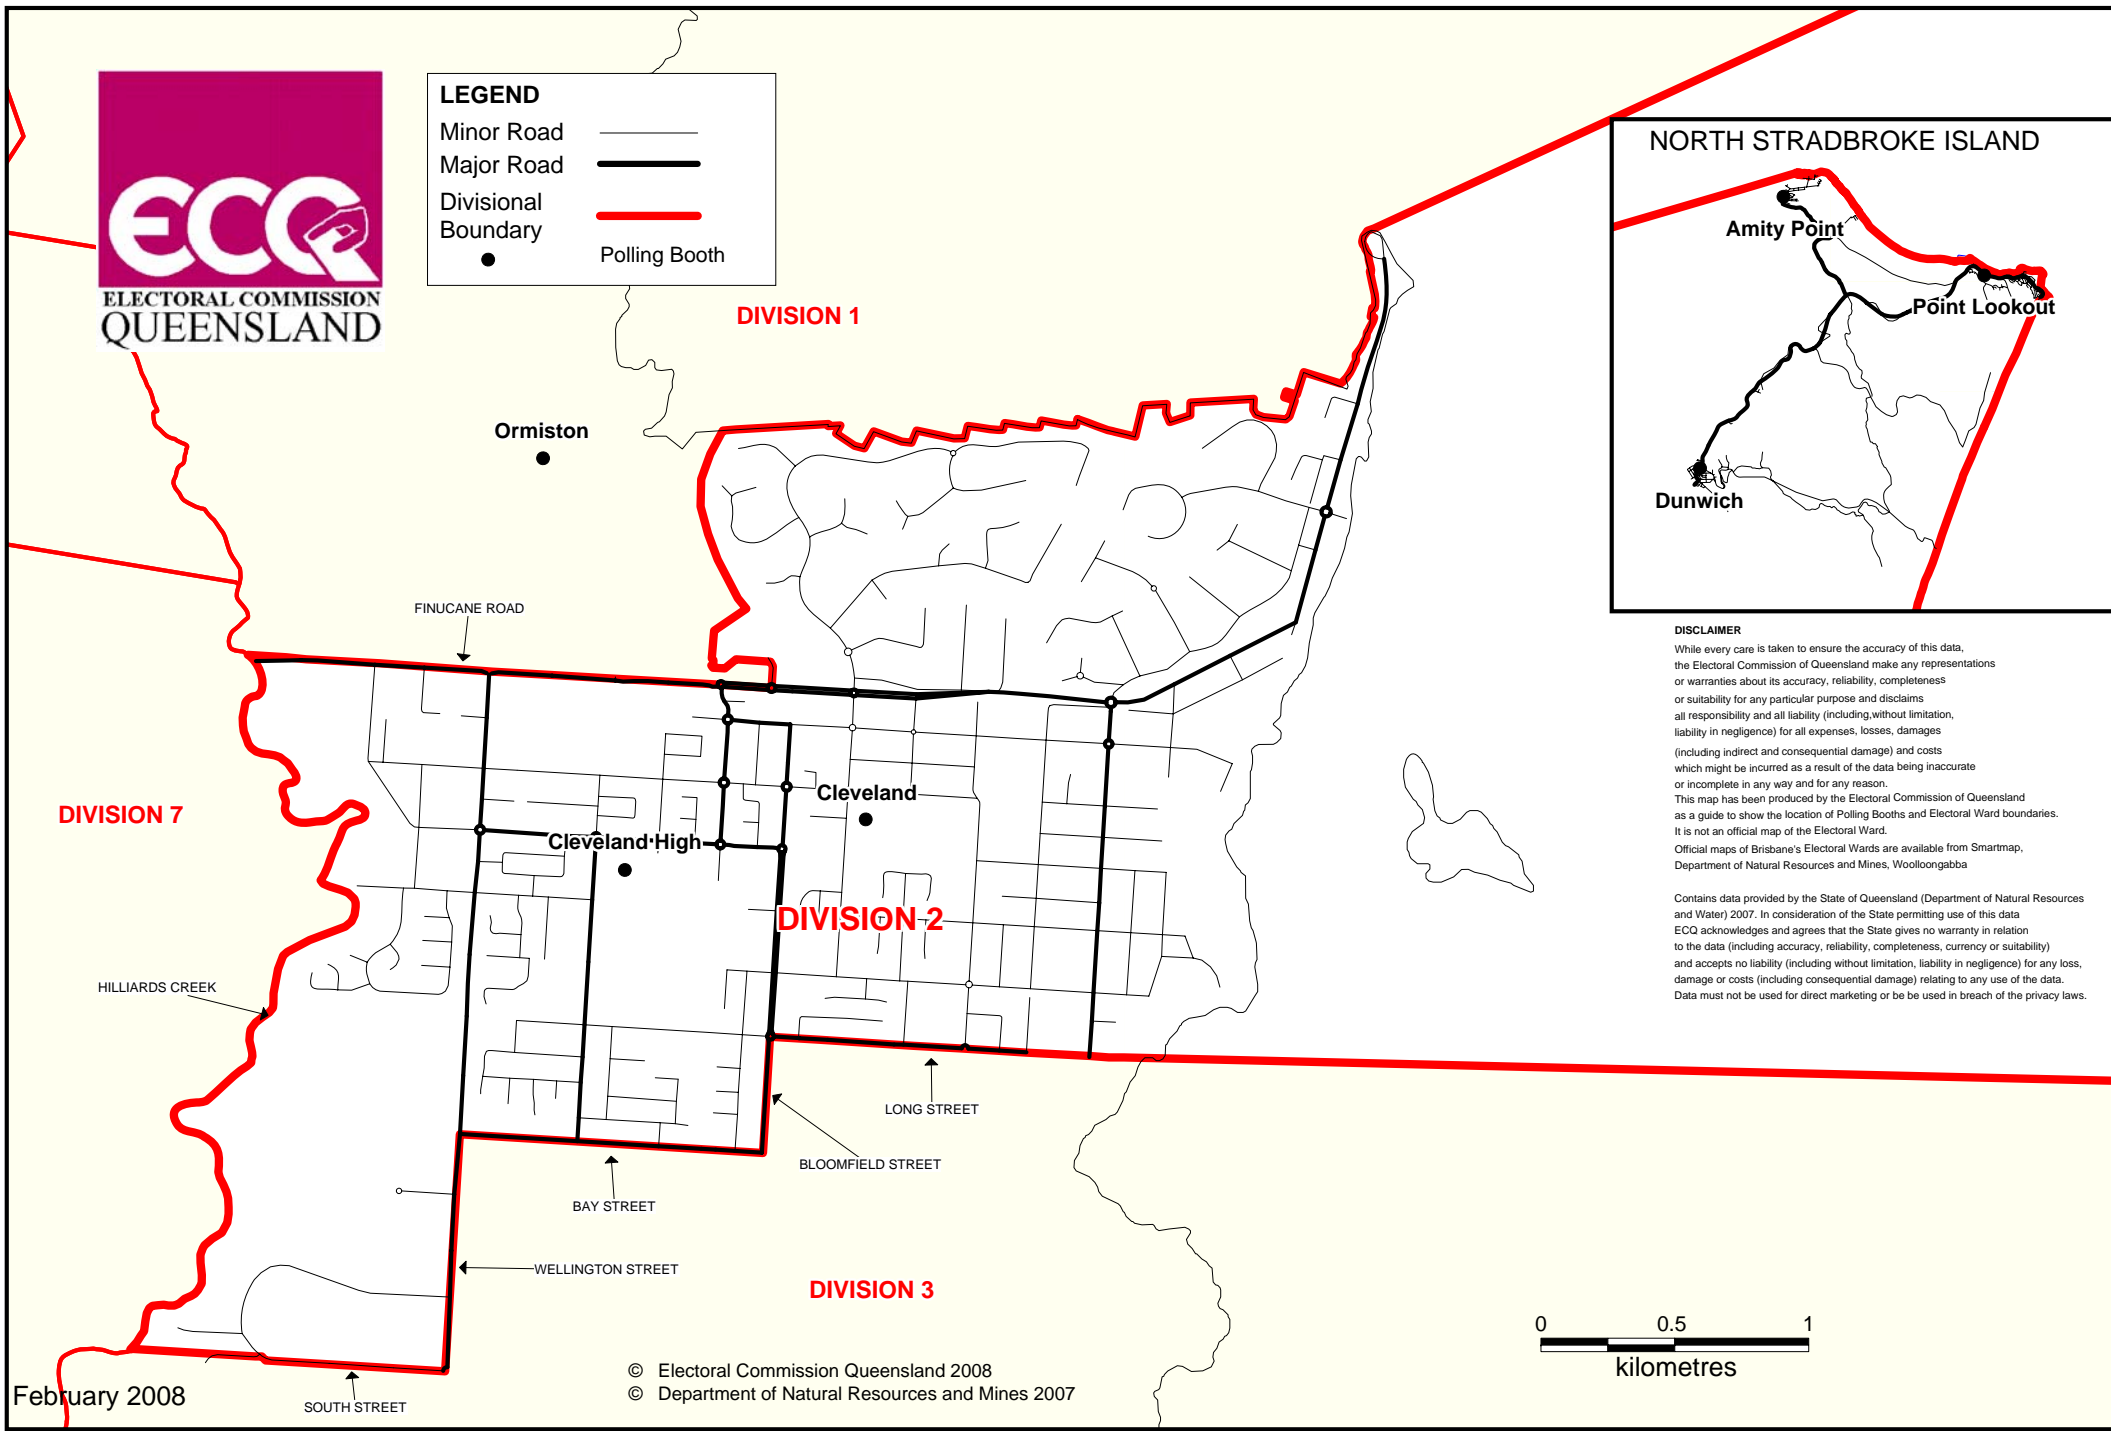

LEGEND	
Minor Road	—
Major Road	—
Divisional Boundary	—
Polling Booth	●