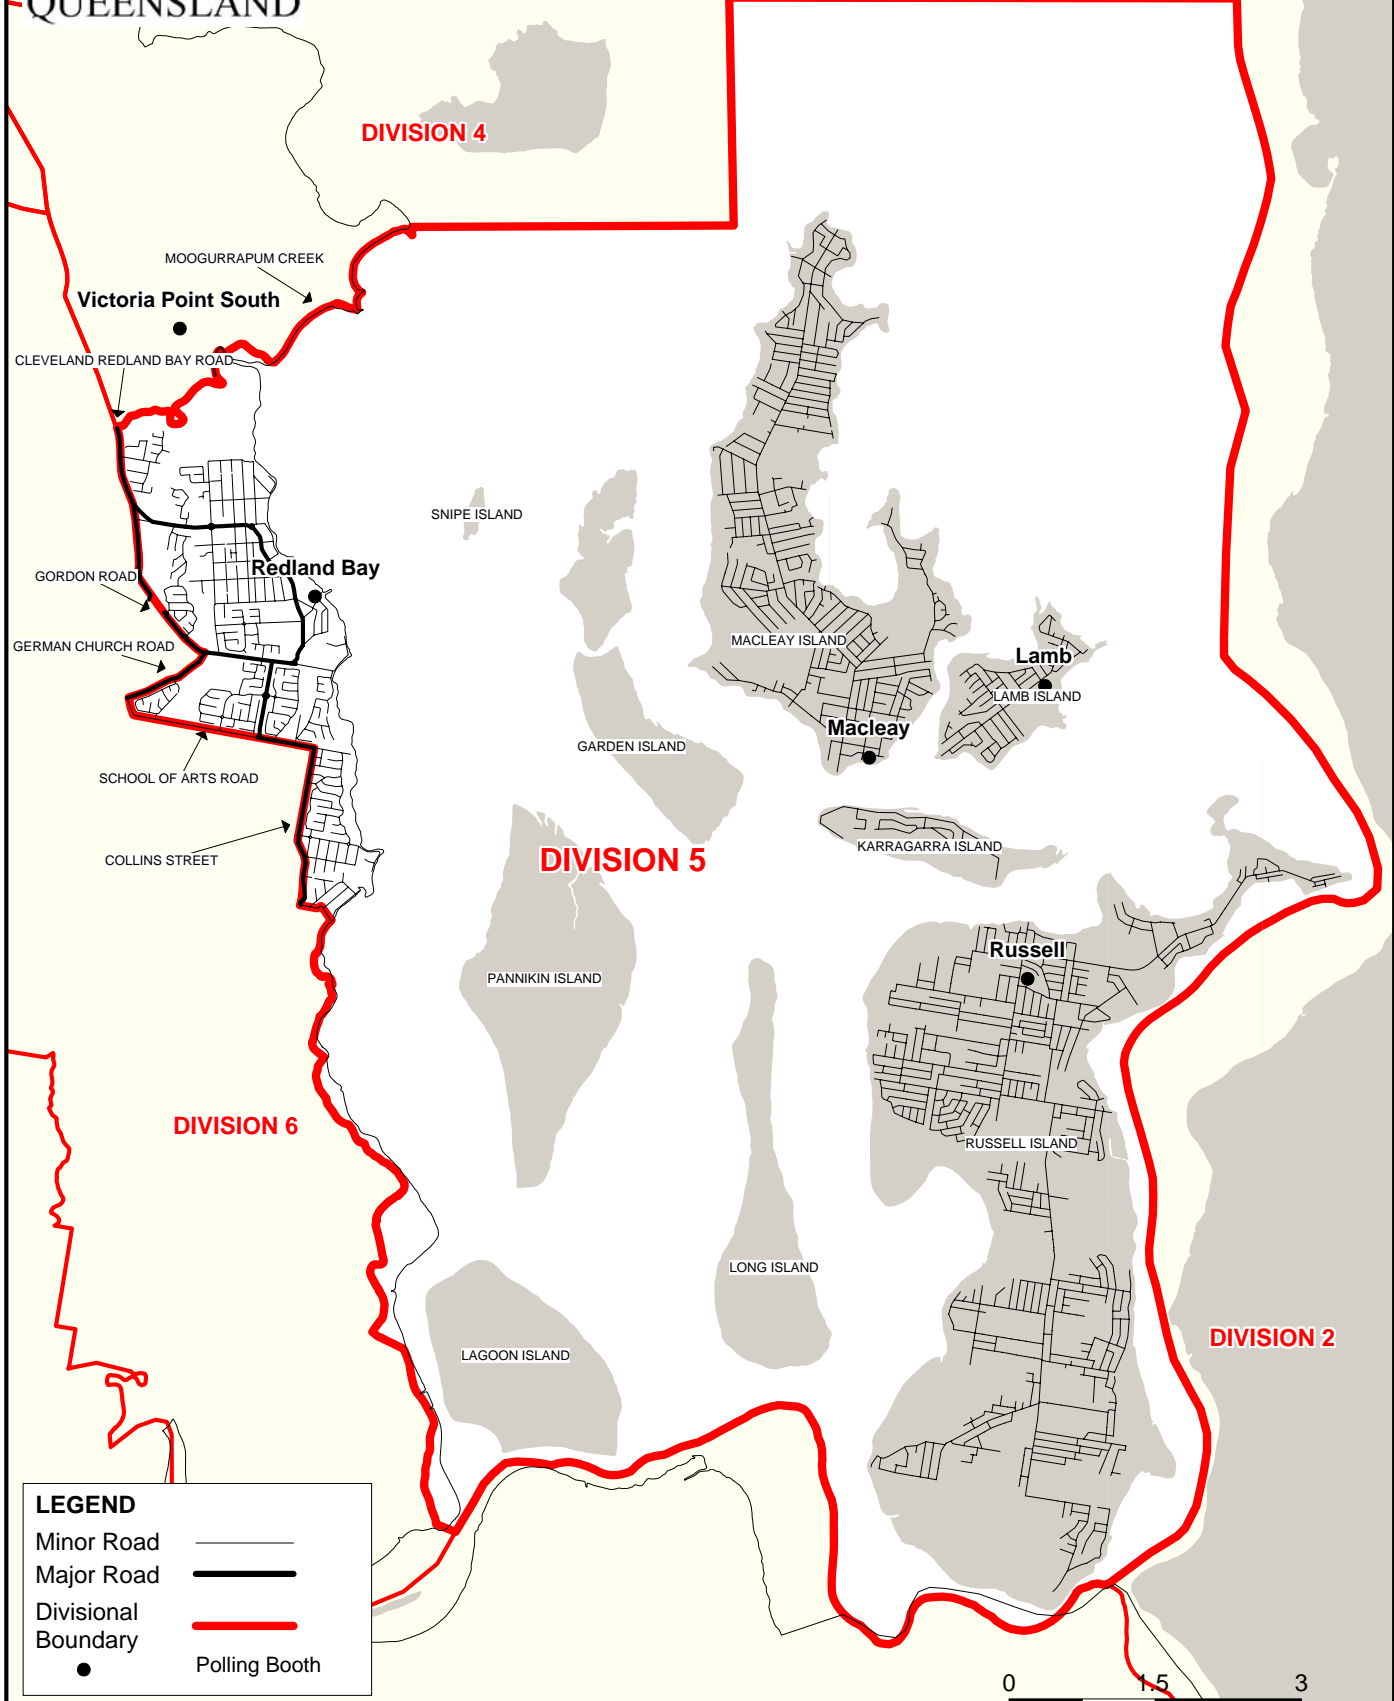

LEGEND

- Minor Road
- Major Road
- Divisional Boundary
- Polling Booth