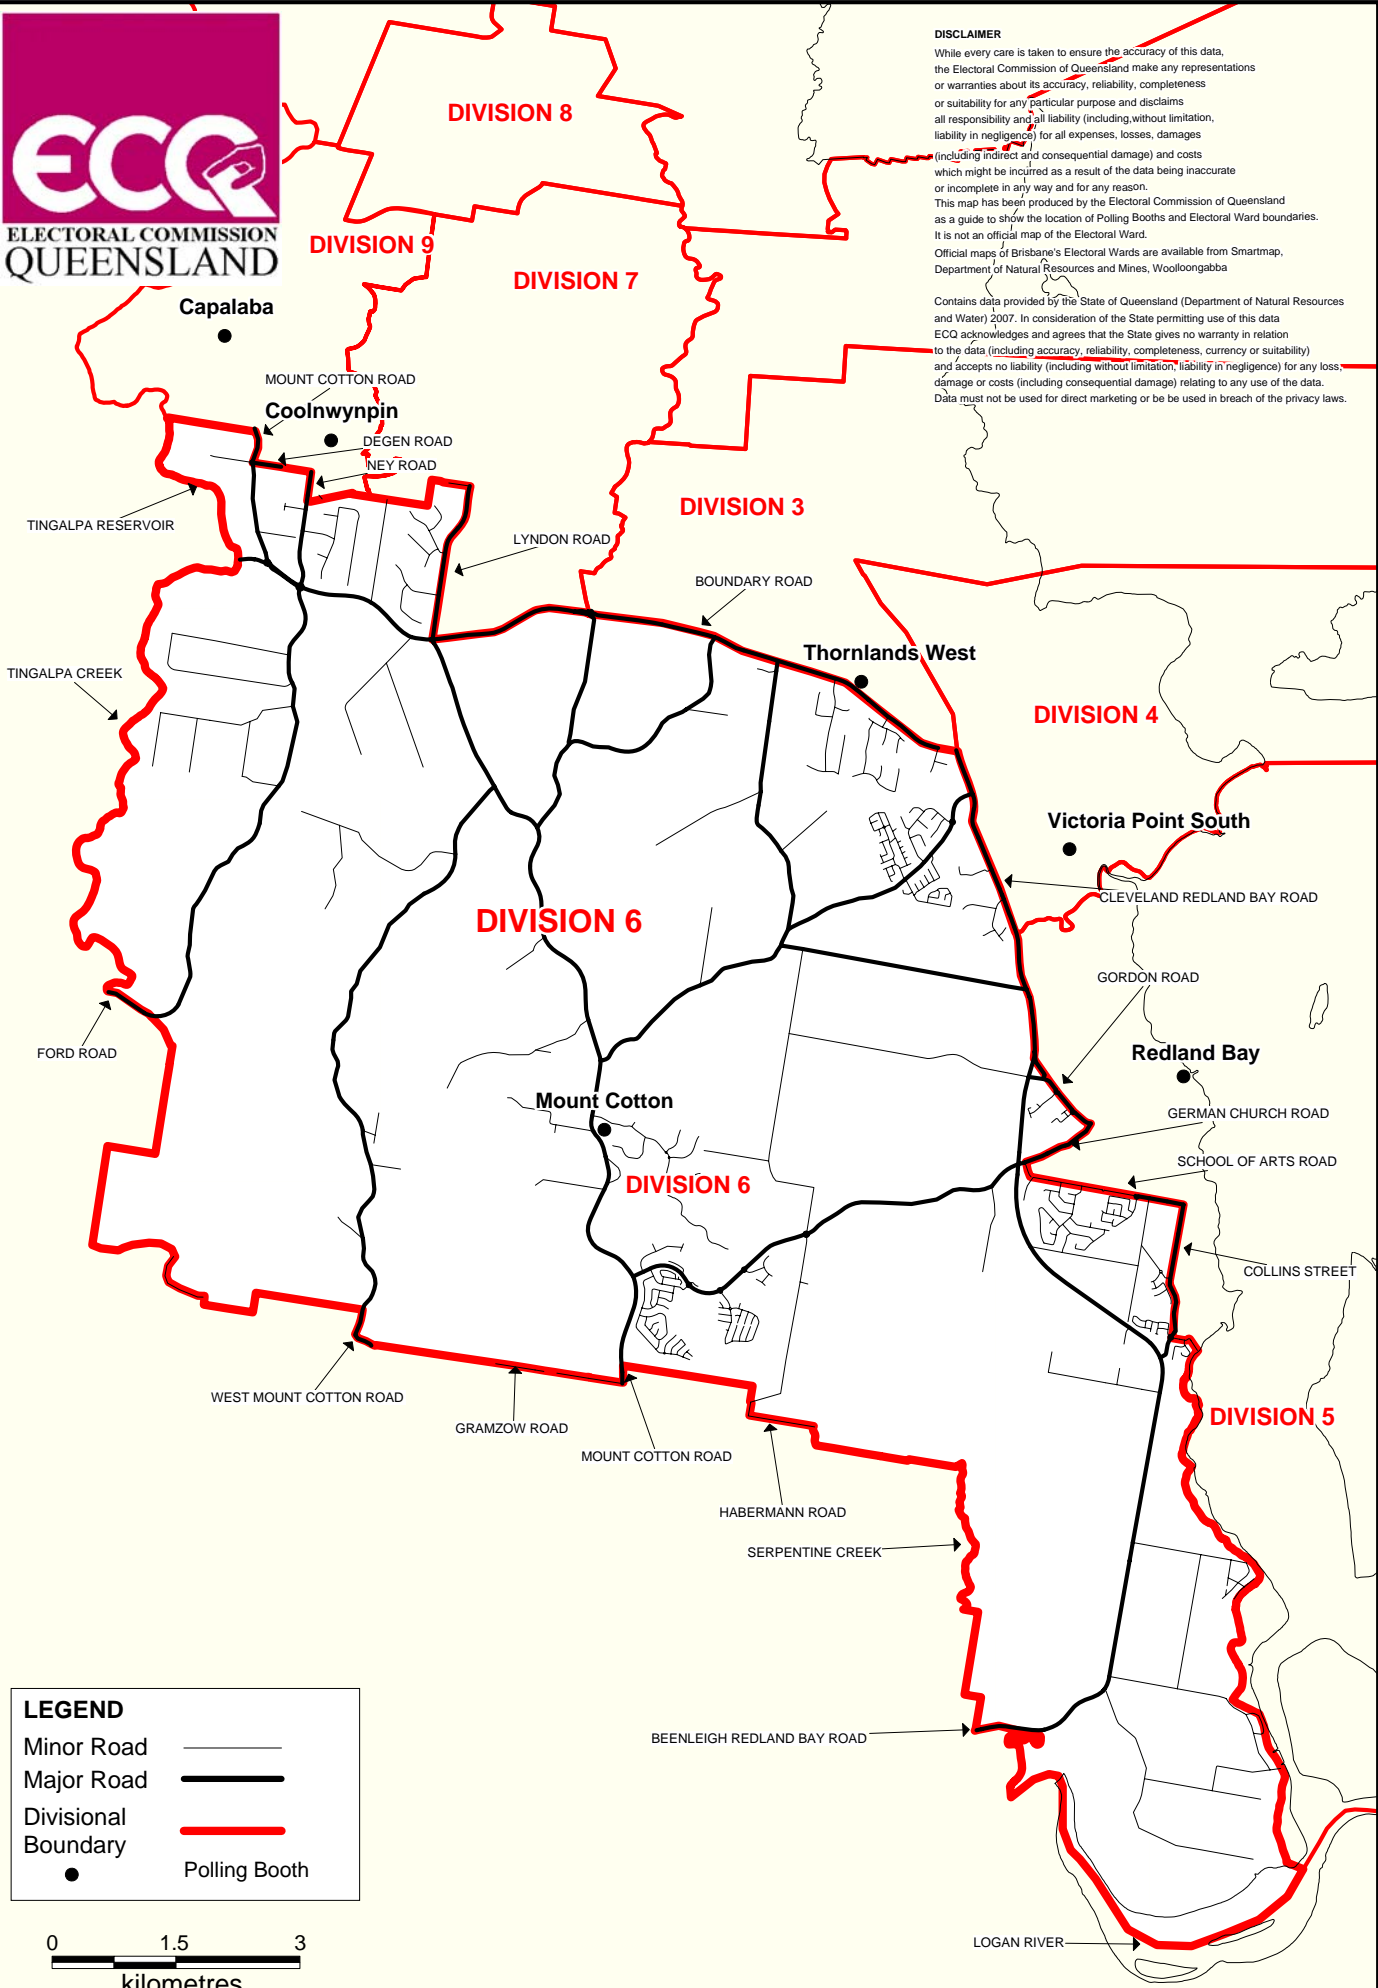

DISCLAIMER
While every care is taken to ensure the accuracy of this data, the Electoral Commission of Queensland make any representations or warranties about its accuracy, reliability, completeness or suitability for any particular purpose and disclaims all responsibility and all liability (including, without limitation, liability in negligence) for all expenses, losses, damages (including indirect and consequential damage) and costs which might be incurred as a result of the data being inaccurate or incomplete in any way and for any reason.
This map has been produced by the Electoral Commission of Queensland as a guide to show the location of Polling Booths and Electoral Ward boundaries. It is not an official map of the Electoral Ward.
Official maps of Brisbane's Electoral Wards are available from Smartmap, Department of Natural Resources and Mines, Woolloongabba