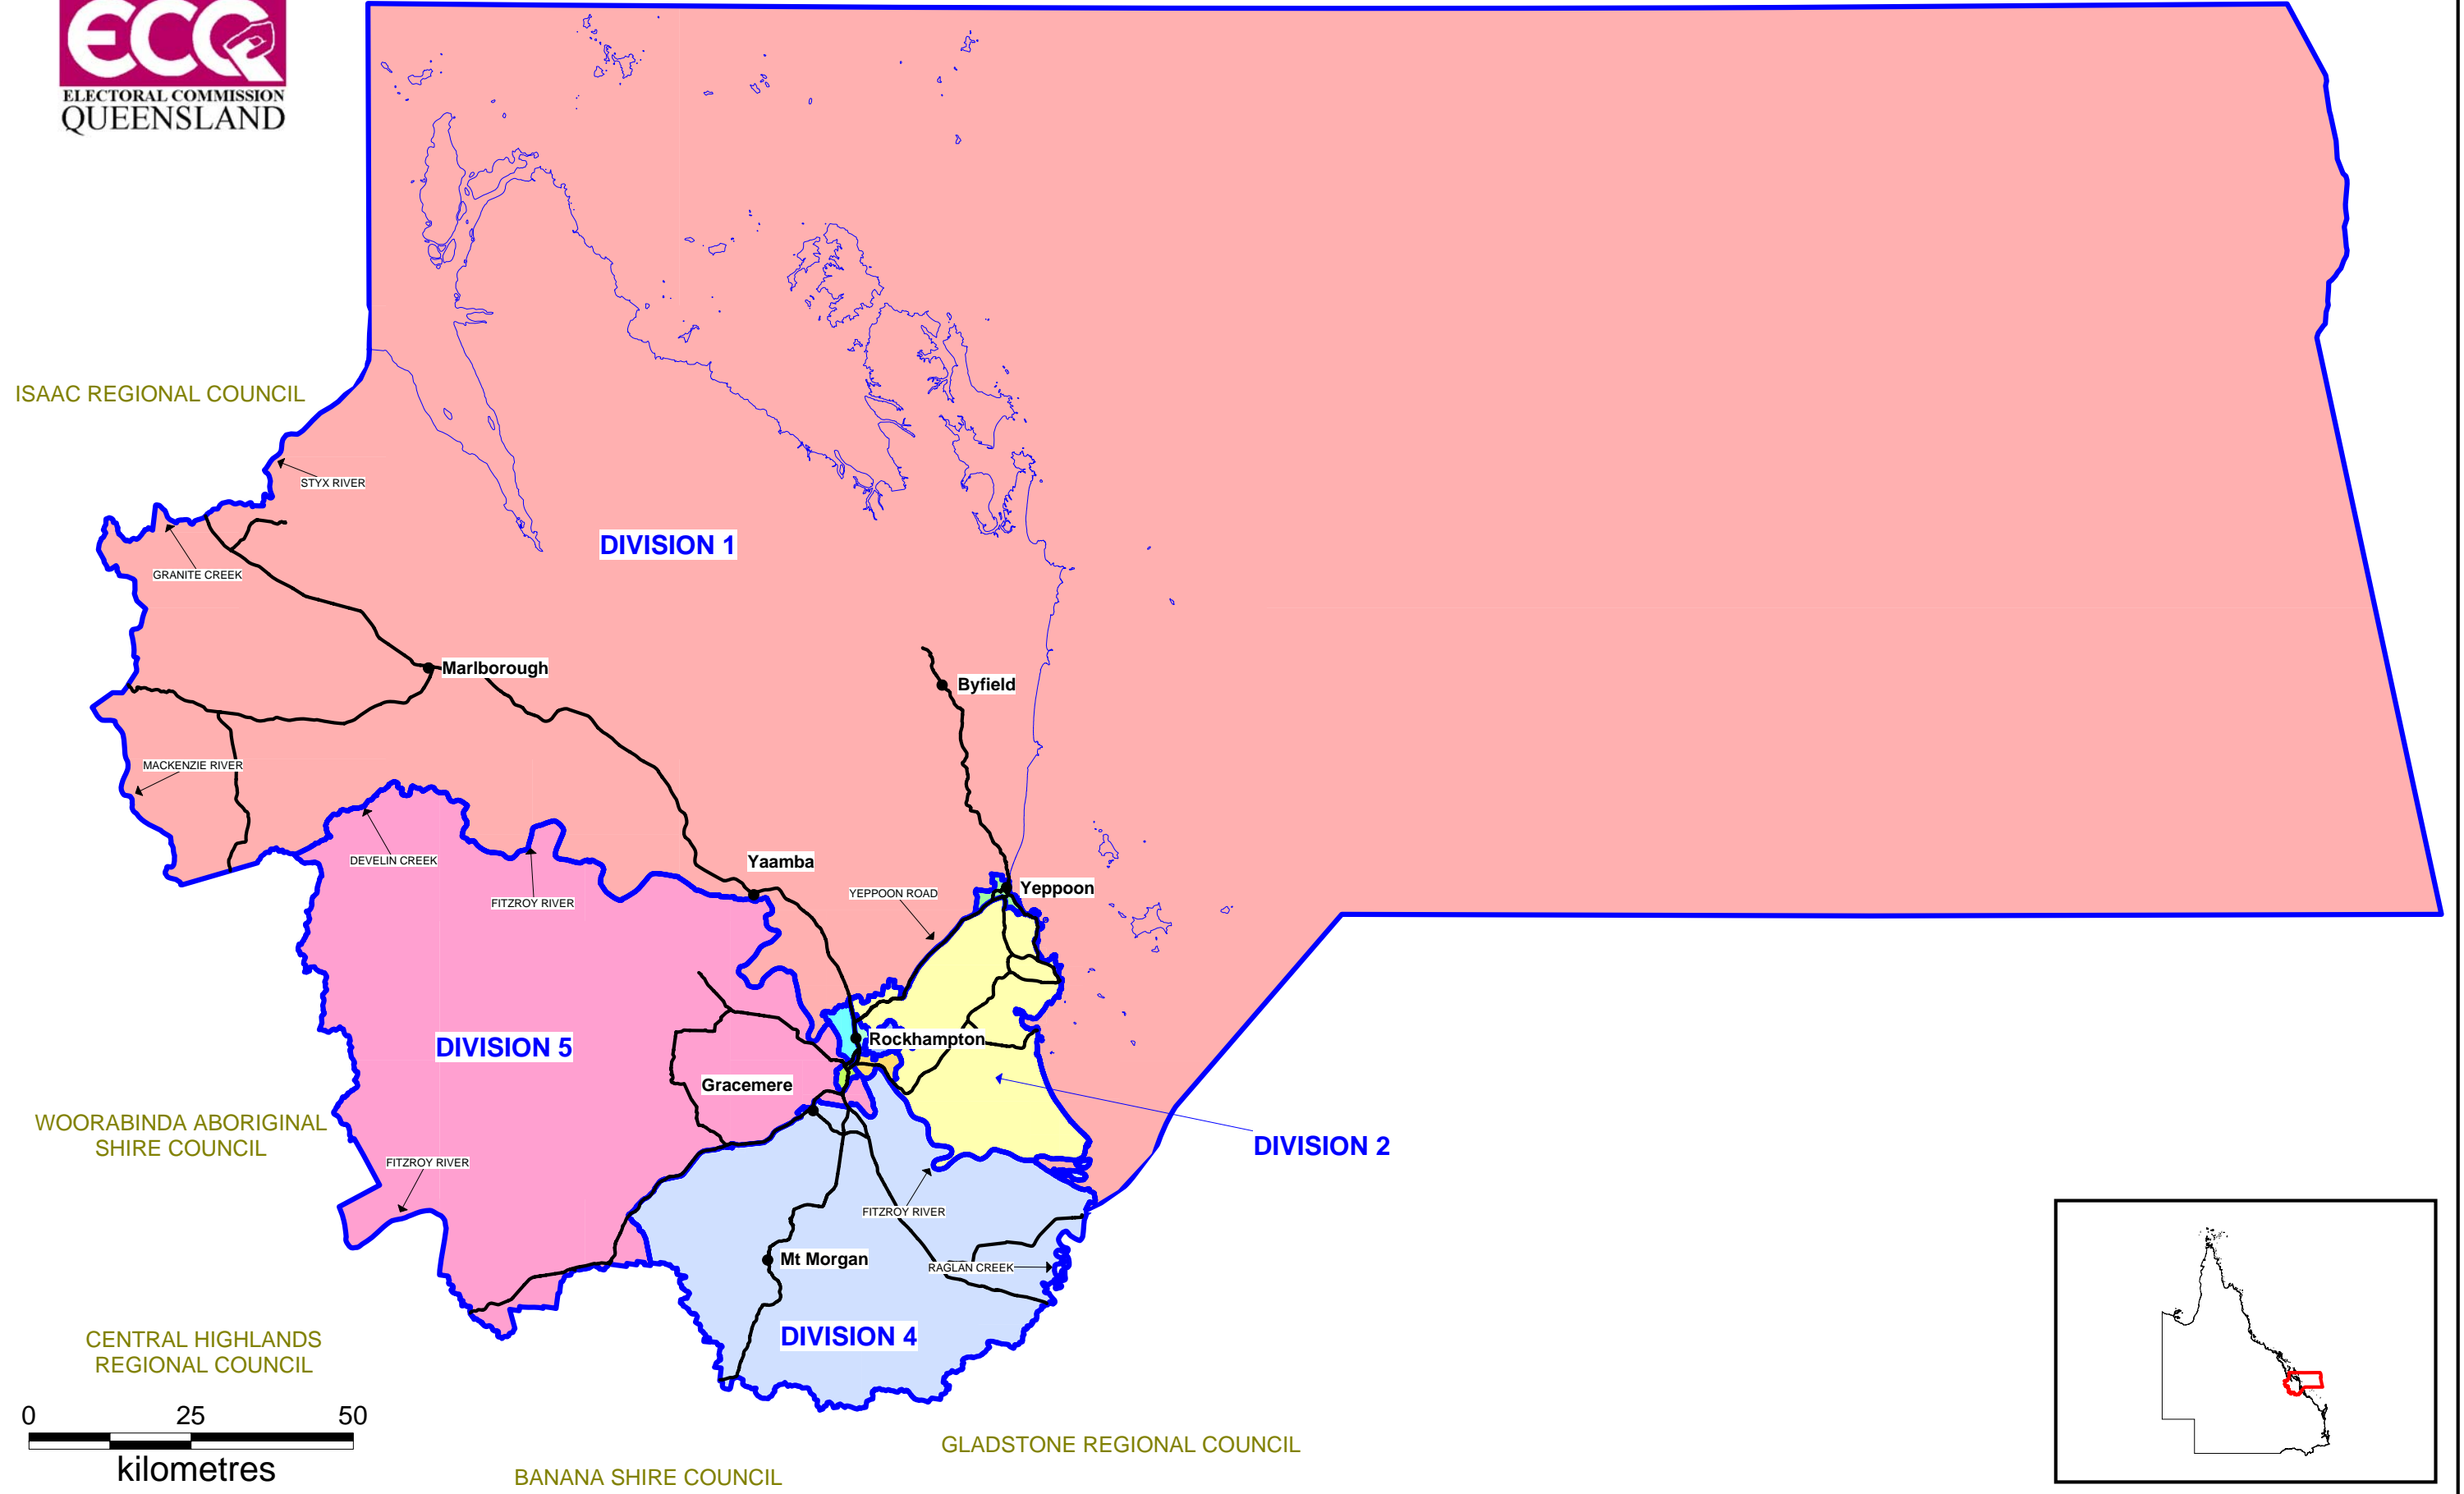

Rockhampton Regional Council - Overview Map

15 September 2007

© Electoral Commission Queensland 2007