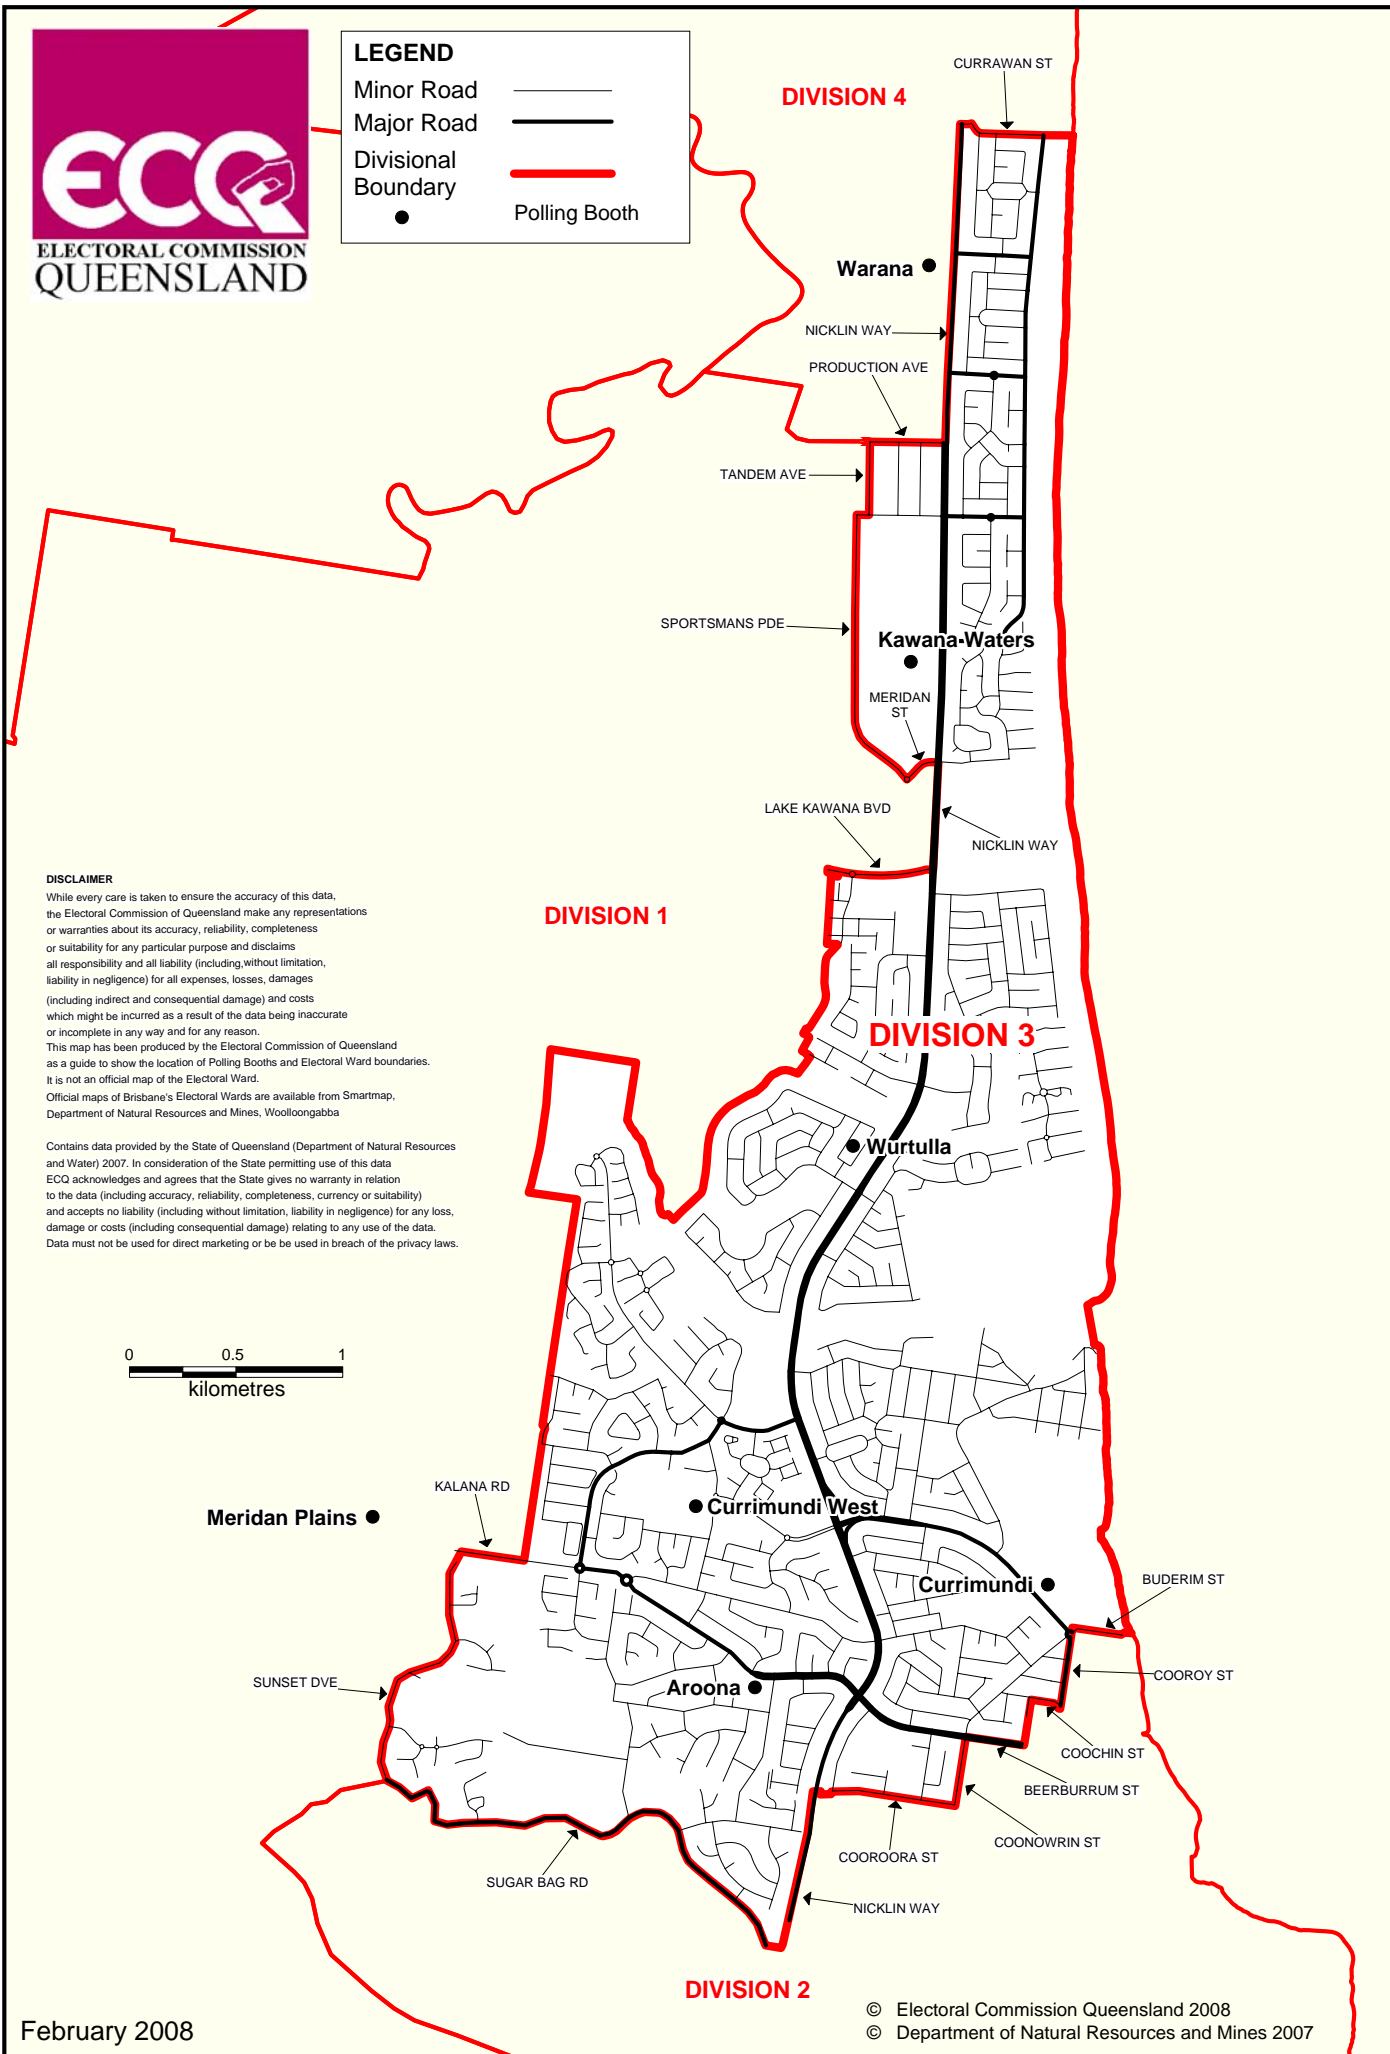

LEGEND	
Minor Road	—
Major Road	—
Divisional Boundary	—
●	Polling Booth