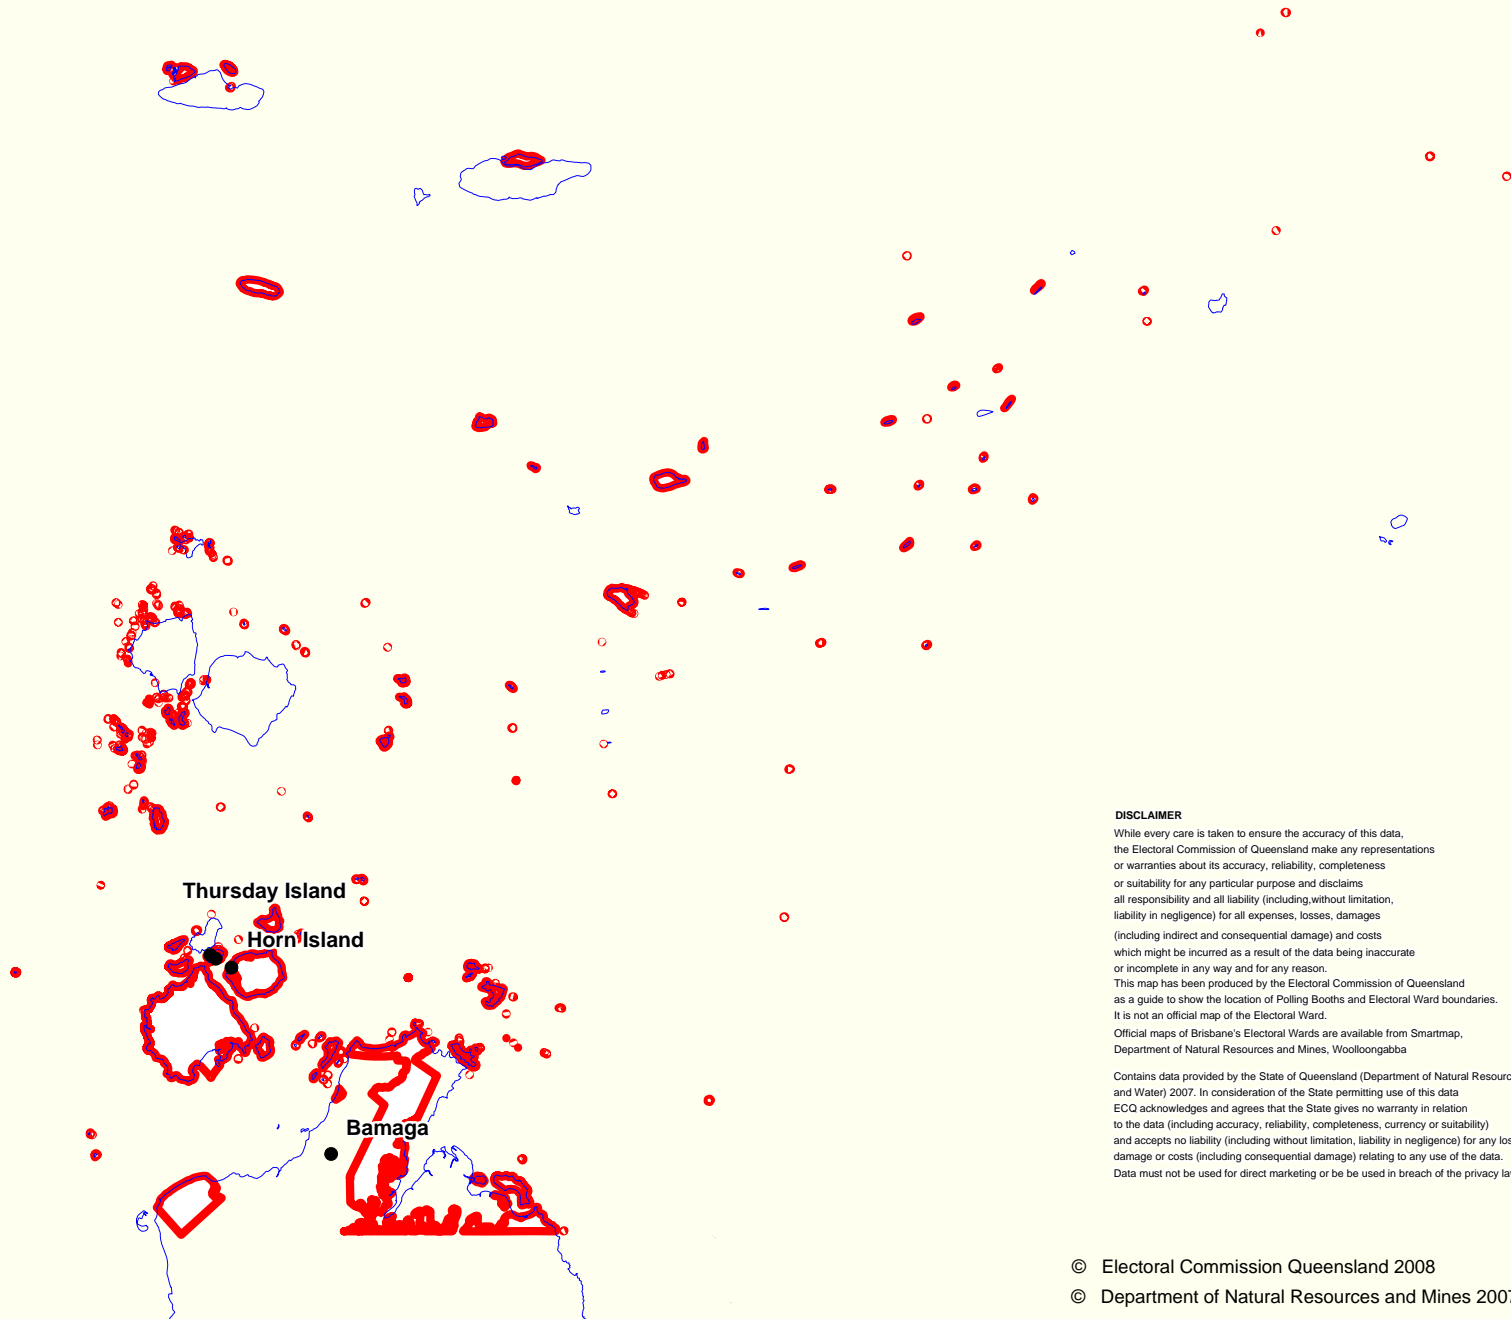

TORRES SHIRE COUNCIL ELECTION 2008 SHOWING POLLING BOOTH LOCATIONS

Electors at close of Roll: 1,643

No. of Booths: 3

LEGEND

- Minor Road
- Major Road
- Divisional Boundary
- Polling Booth

DISCLAIMER

February 2008

© Electoral Commission Queensland 2008

© Department of Natural Resources and Mines 2007