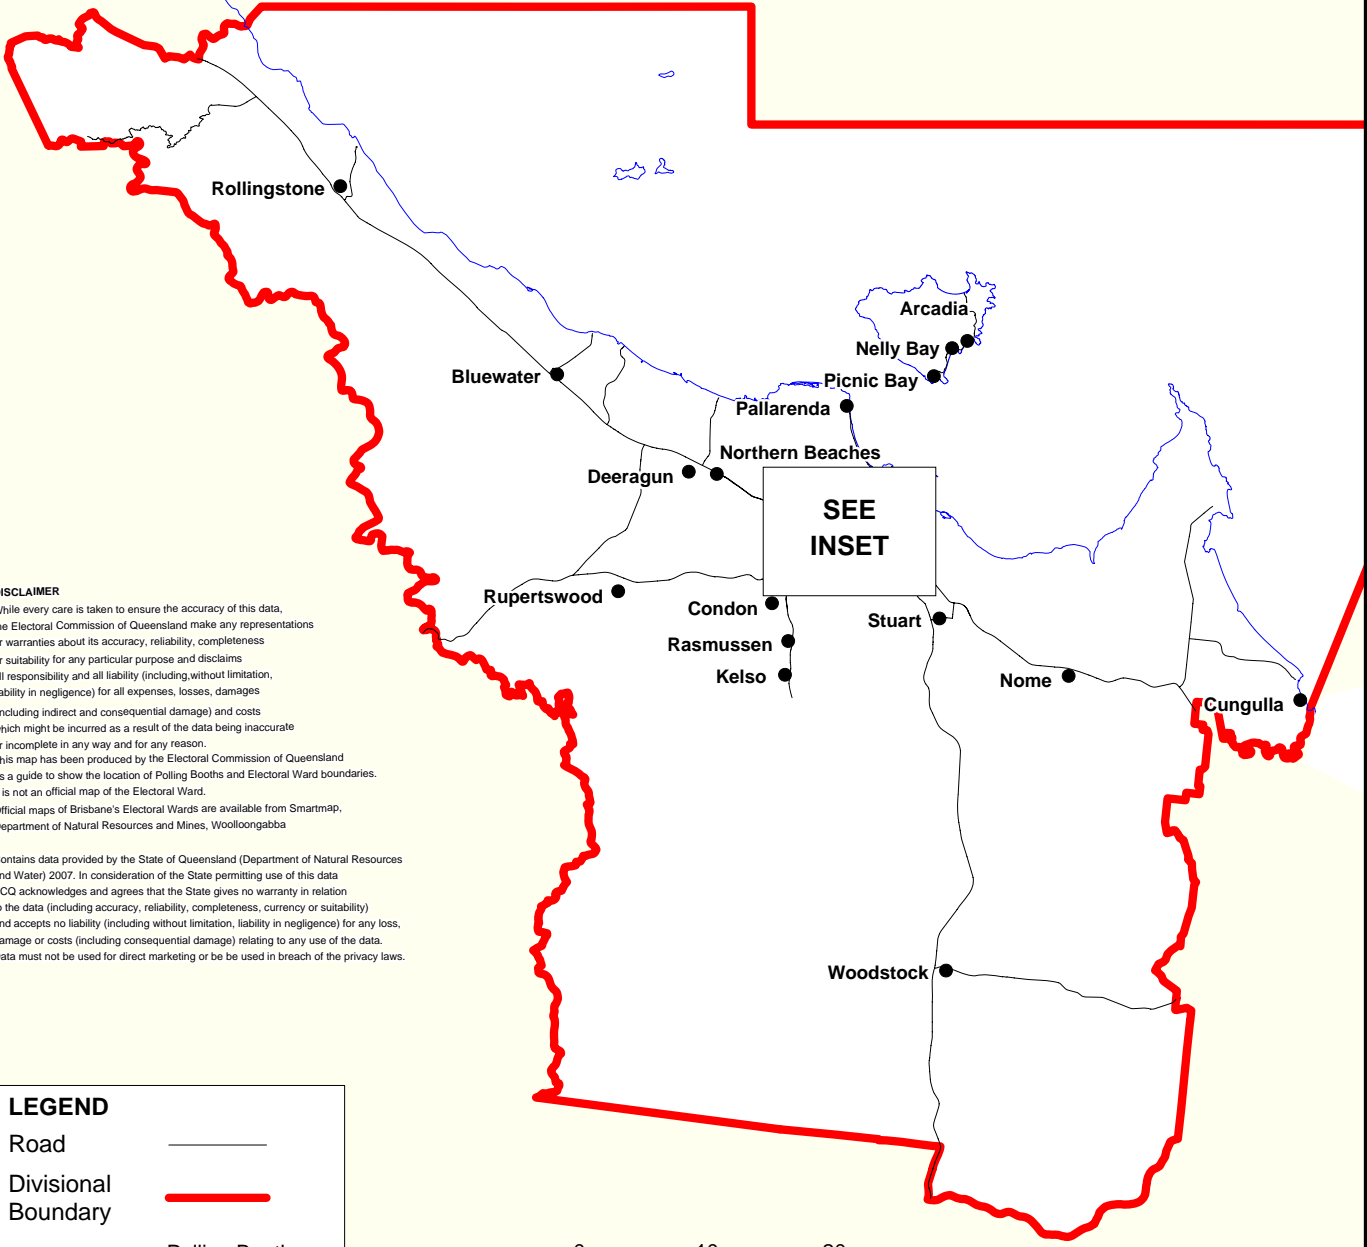

TOWNSVILLE CITY COUNCIL ELECTION 2008 SHOWING POLLING BOOTH LOCATIONS
Electors at close of Roll: 105,009 No.of Booths: 45

LEGEND

Road ———

Divisional Boundary ———

● Polling Booth