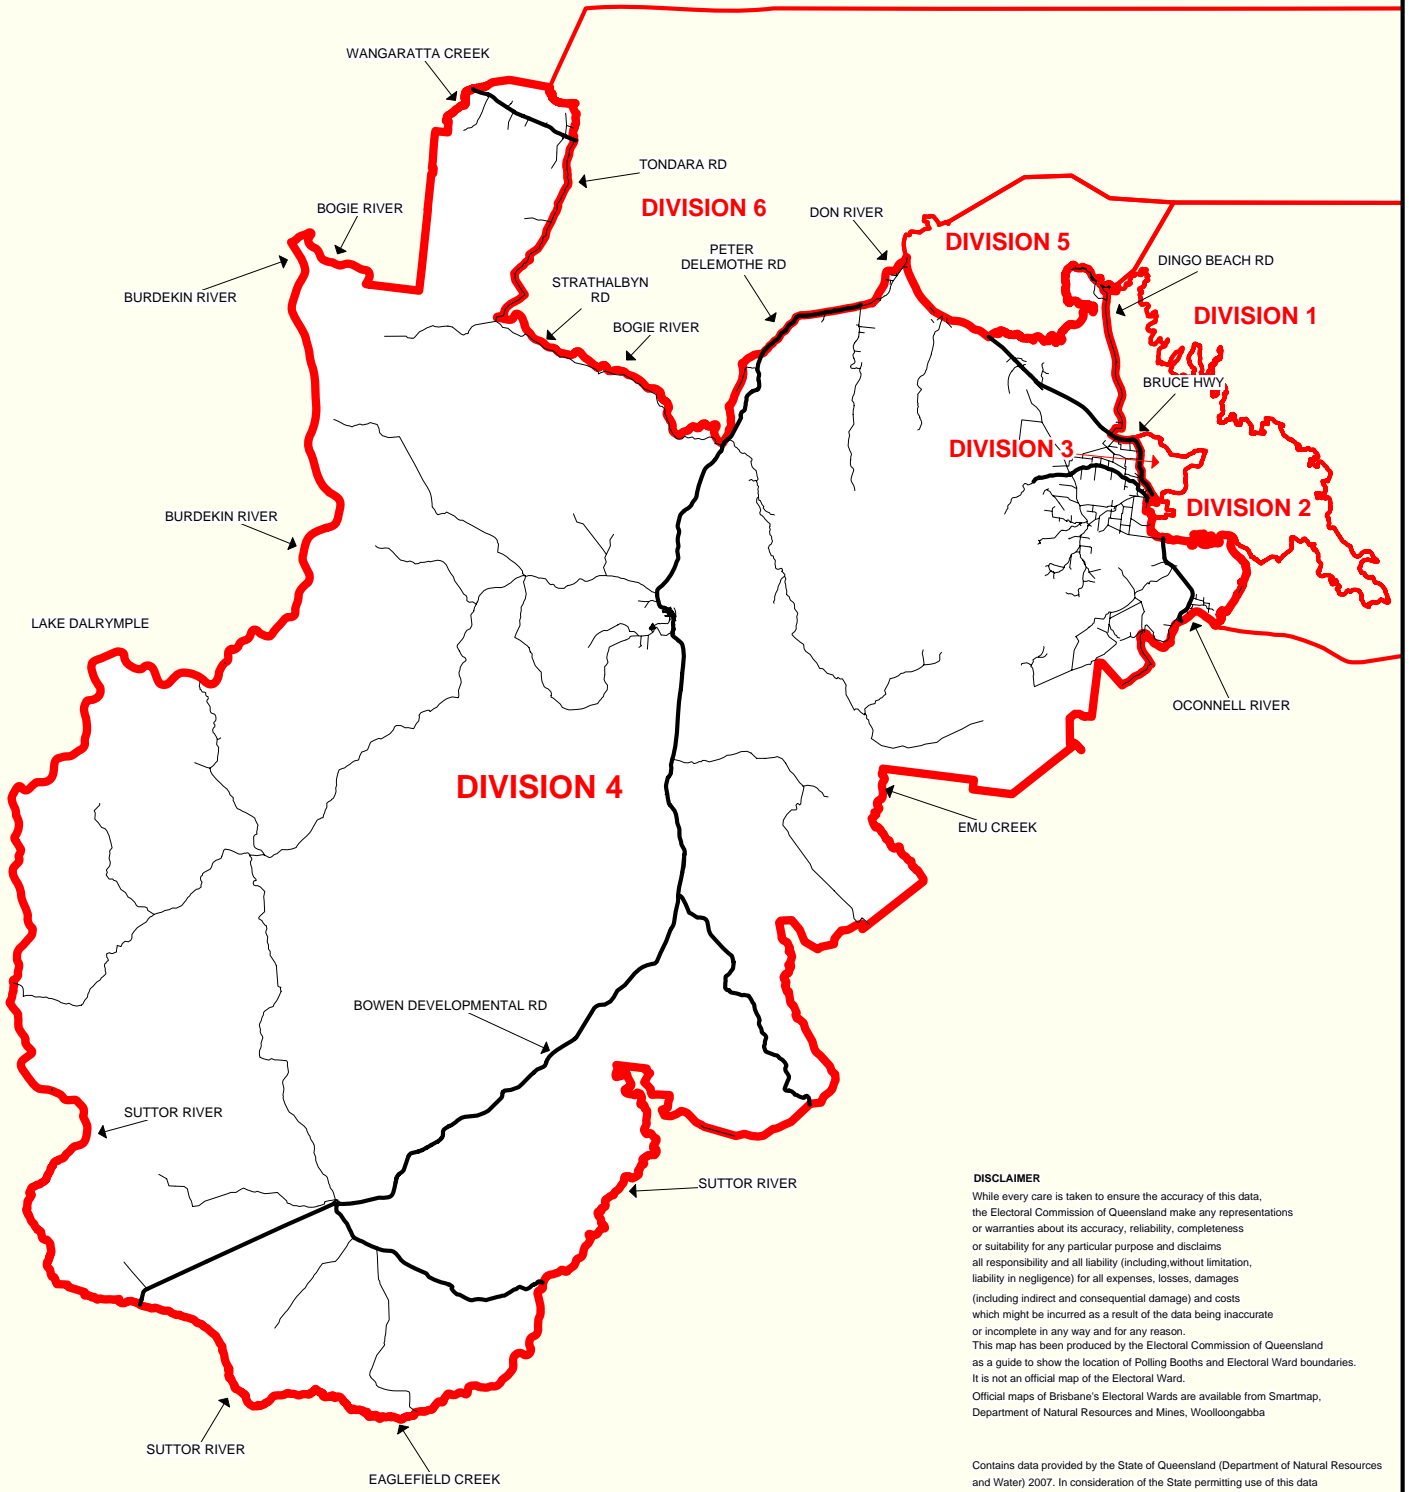

LEGEND	
Minor Road	
Major Road	
Divisional Boundary	
	Polling Booth