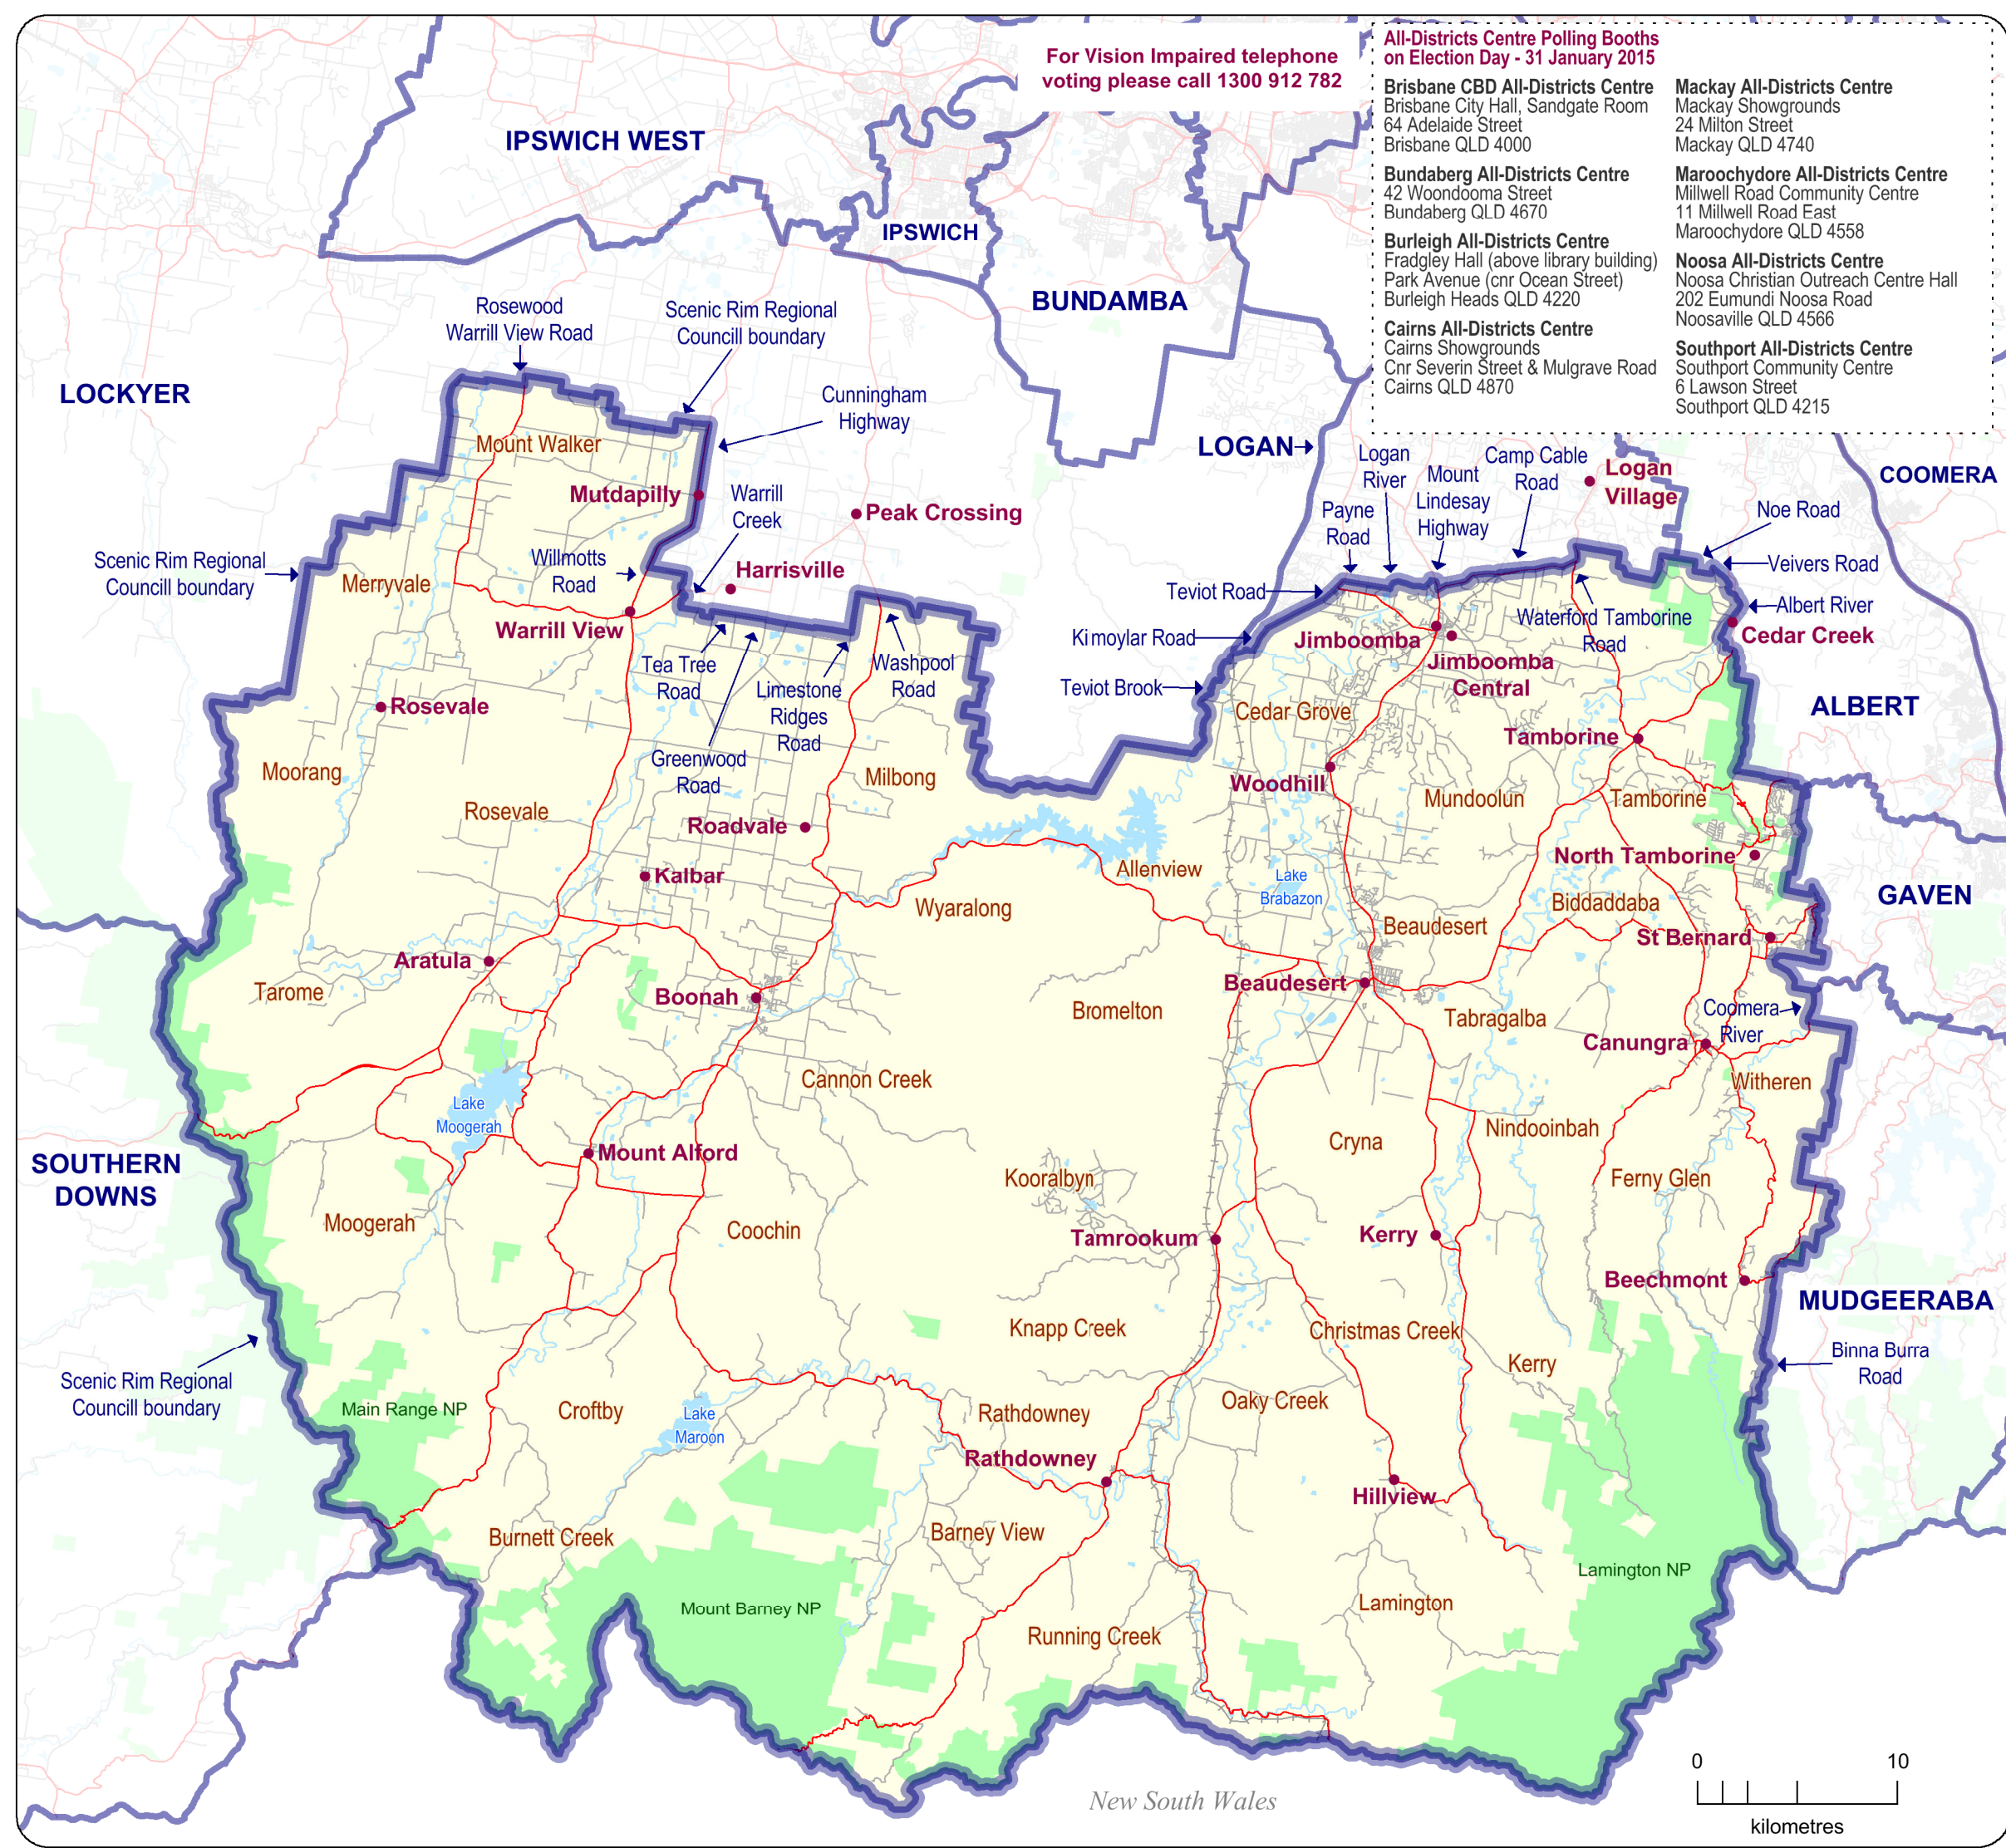

QUEENSLAND STATE ELECTIONS 2015

Polling Booth Locations ELECTORAL DISTRICT of **BEAUDESERT**

POLLING INFORMATION

Booth Count: 34
 Elector Count: 35,104
 Close of Roll: 10 January 2015
 Polling Date: 31 January 2015

- | | | | |
|--|---------------|--|-------------------------------|
| | Polling Booth | | Beaudesert Electoral District |
| | Major Road | | Other Electoral District |
| | Minor Road | | Suburb Boundary |
| | Railway | | National Park/Reserve |
| | Wetland | | |
| | Waterbody | | |

DISCLAIMER
 While every care is taken to ensure the accuracy of this data, the Electoral Commission of Queensland (ECQ) makes no representations or warranties about its accuracy, reliability, completeness or suitability for any particular purpose and disclaims all responsibility and all ability (including, without limitation, liability in negligence) for all expenses, losses, damages (including indirect and consequential damage) and cost which might be incurred as a result of the data being inaccurate or incomplete in any way and for any reason. This map has been produced by the ECQ as a guide to show the location of the State Electoral Boundaries and Polling Booth locations. It is not an official map of State Electoral Boundaries. Official maps of State Electoral Boundaries are available from SmartMap, Department of Natural Resources and Mines, Woolloongabba.

New South Wales