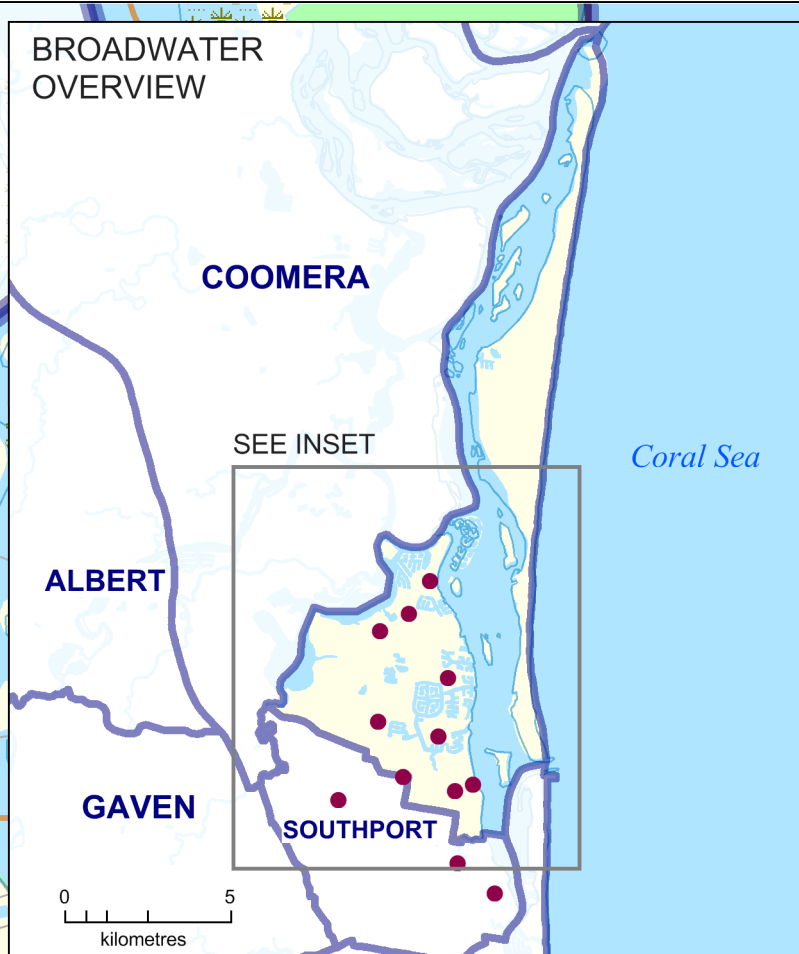

INSET

All-Districts Centre Polling Booths on Election Day - 31 January 2015

Brisbane CBD All-Districts Centre
Brisbane City Hall, Sandgate Room
64 Adelaide Street
Brisbane QLD 4000

Bundaberg All-Districts Centre
42 Woodooma Street
Bundaberg QLD 4670

Burleigh All-Districts Centre
Fradgley Hall (above library building)
Park Avenue (cnr Ocean Street)
Burleigh Heads QLD 4220

Cairns All-Districts Centre
Cairns Showgrounds
Cnr Severin Street & Mulgrave Road
Cairns QLD 4870

Mackay All-Districts Centre
Mackay Showgrounds
24 Milton Street
Mackay QLD 4740

Maroochydore All-Districts Centre
Millwell Road Community Centre
11 Millwell Road East
Maroochydore QLD 4558

Noosa All-Districts Centre
Noosa Christian Outreach Centre Hall
202 Eumundi Noosa Road
Noosaville QLD 4566

Southport All-Districts Centre
Southport Community Centre
6 Lawson Street
Southport QLD 4215

For Vision Impaired telephone voting please call 1300 912 782

BROADWATER OVERVIEW

QUEENSLAND STATE ELECTIONS 2015

**Polling Booth Locations
ELECTORAL DISTRICT
of
BROADWATER**

POLLING INFORMATION

Booth Count: 20
Elector Count: 33,263
Close of Roll: 10 January 2015
Polling Date: 31 January 2015

- Polling Booth
- Major Road
- Minor Road
- Railway
- Wetland
- Waterbody
- Broadwater Electoral District
- Other Electoral District
- Suburb Boundary
- National Park/Reserve