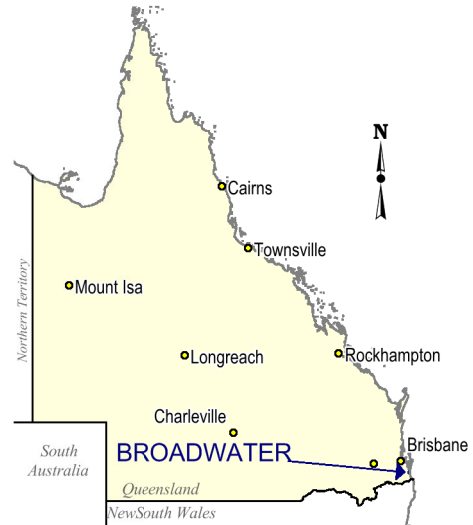

Burleigh All-Districts Centre
 Fradgley Hall (above library building)
 Park Avenue (cnr Ocean Street)
 Burleigh Heads QLD 4220

Cairns All-Districts Centre
 Cairns Showgrounds
 Cnr Severin Street & Mulgrave Road
 Cairns QLD 4870

Mackay All-Districts Centre
 Mackay Showgrounds
 24 Milton Street
 Mackay QLD 4740

Maroochydore All-Districts Centre
 Millwell Road Community Centre
 11 Millwell Road East
 Maroochydore QLD 4558

Noosa All-Districts Centre
 Noosa Christian Outreach Centre Hall
 202 Eumundi Noosa Road
 Noosaville QLD 4566

Southport All-Districts Centre
 Southport Community Centre
 6 Lawson Street
 Southport QLD 4215

For Vision Impaired telephone voting please call 1300 912 782

BROADWATER OVERVIEW

QUEENSLAND STATE ELECTIONS 2015

**Polling Booth Locations
 ELECTORAL DISTRICT
 of
 BROADWATER**

POLLING INFORMATION

Booth Count: 20
 Elector Count: 33,263
 Close of Roll: 10 January 2015
 Polling Date: 31 January 2015

- Polling Booth
- Major Road
- Minor Road
- Railway
- Wetland
- Waterbody
- Broadwater Electoral District
- Other Electoral District
- Suburb Boundary
- National Park/Reserve