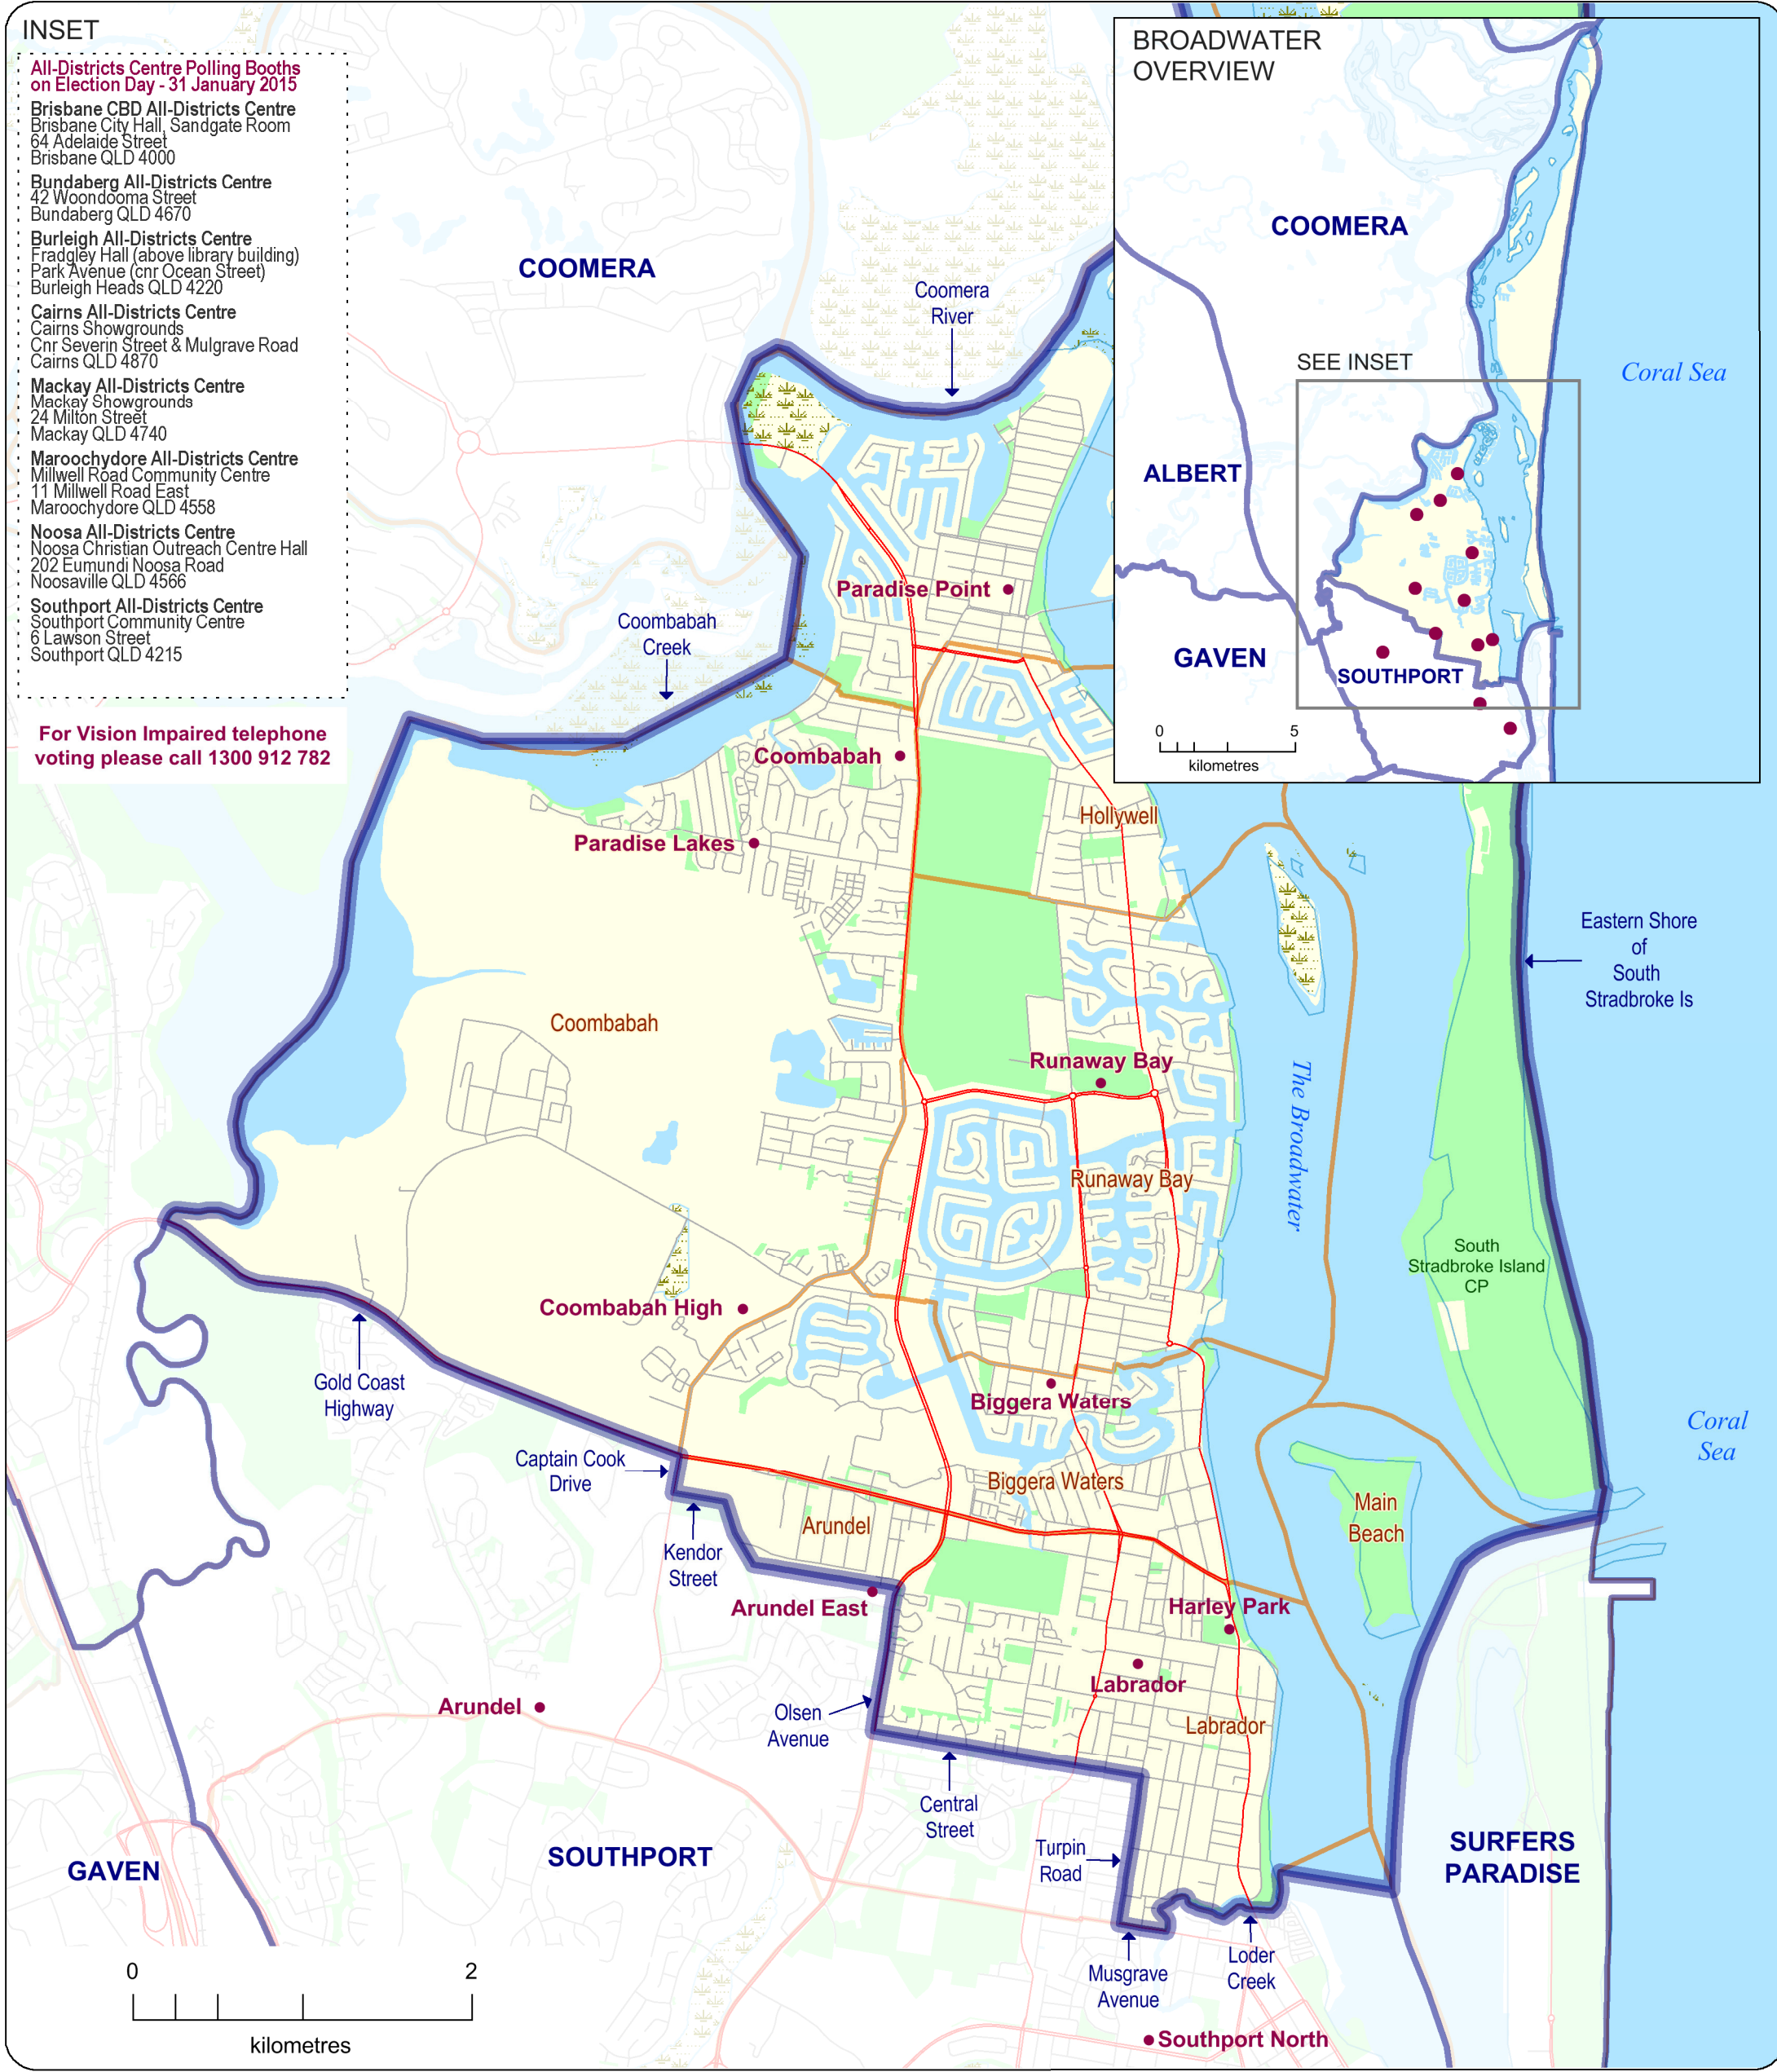

INSET

All-Districts Centre Polling Booths on Election Day - 31 January 2015

Brisbane CBD All-Districts Centre
Brisbane City Hall, Sandgate Room
64 Adelaide Street
Brisbane QLD 4000

Bundaberg All-Districts Centre
42 Woodooma Street
Bundaberg QLD 4670

Burleigh All-Districts Centre
Fradgley Hall (above library building)
Park Avenue (cnr Ocean Street)
Burleigh Heads QLD 4220

Cairns All-Districts Centre
Cairns Showgrounds
Cnr Severin Street & Mulgrave Road
Cairns QLD 4870

Mackay All-Districts Centre
Mackay Showgrounds
24 Milton Street
Mackay QLD 4740

Maroochydore All-Districts Centre
Millwell Road Community Centre
11 Millwell Road East
Maroochydore QLD 4558

Noosa All-Districts Centre
Noosa Christian Outreach Centre Hall
202 Eumundi Noosa Road
Noosaville QLD 4566

Southport All-Districts Centre
Southport Community Centre
6 Lawson Street
Southport QLD 4215

For Vision Impaired telephone voting please call 1300 912 782

BROADWATER OVERVIEW

QUEENSLAND STATE ELECTIONS 2015

**Polling Booth Locations
ELECTORAL DISTRICT
of
BROADWATER**

POLLING INFORMATION

Booth Count: 20
Elector Count: 33,263
Close of Roll: 10 January 2015
Polling Date: 31 January 2015

- Polling Booth
- Major Road
- Minor Road
- Railway
- Wetland
- Waterbody
- Broadwater Electoral District
- Other Electoral District
- Suburb Boundary
- National Park/Reserve