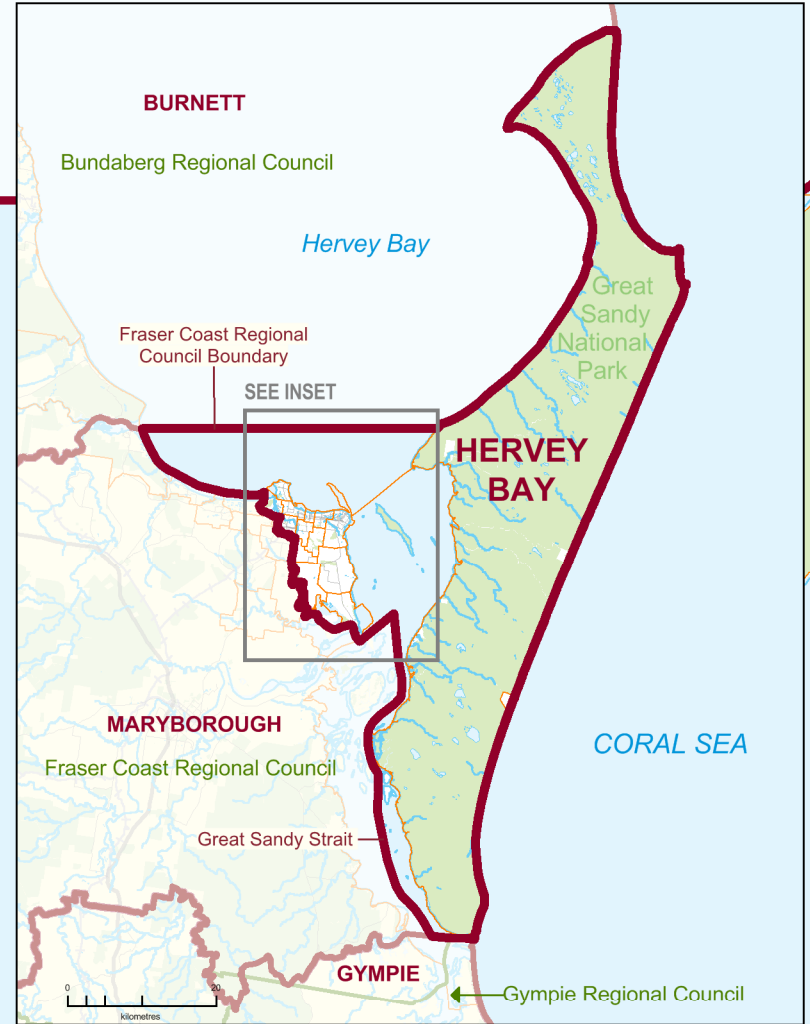

2017 QUEENSLAND STATE ELECTION
Polling Booth Locations
ELECTORAL DISTRICT OF
HERVEY BAY
ELECTION DATE: 25 November 2017

- Polling Booth
- District Boundary
- Locality Boundary
- Road
- Watercourse / Waterbody
- Reserve / Park

DISCLAIMER
 This map has been produced by the ECQ as a guide only, to show electoral boundaries and polling booths.
 This product was created using datasets from various authoritative sources and has been provided 'As Is'. ECQ therefore does not accept liability for any expenses, losses, damages caused by use of this product.

INSET

BURNETT

Polling Booth Locations

ELECTORAL DISTRICT OF HERVEY BAY

Polling Booth Name	Polling Booth Address	Opening Hours: Saturday, 25 November 2017 (8am-6pm)	Wheelchair Access
Baycrest	Baycrest RSL Care, 99 Doolong Road, KAWUNGAN		F
Kawungan	Kawungan State School, Grevillea Street, KAWUNGAN		F
Pialba	Police Citizens Youth Club, O'Rourke Street, PIALBA		F
Pialba North	Hervey Bay State High School, 58 Beach Road, PIALBA		F
River Heads	Community Hall, 45 Ariadne Street, RIVER HEADS		F
Torquay	Hervey Bay Senior Citizens Hall, Cnr Denman Camp Rd & Totness Street, TORQUAY		A
Urangan	Urangan Point State School, Herbert Street, URANGAN		A
Urangan West	Sandy Straits State School, Robert Street, URANGAN		F
Urraween	Baptist Church, 171 Urraween Road, URRAWEEN		F
Yarrilee	Yarrilee State School, 15 Scrub Hill Road, DUNDOWRAN		F