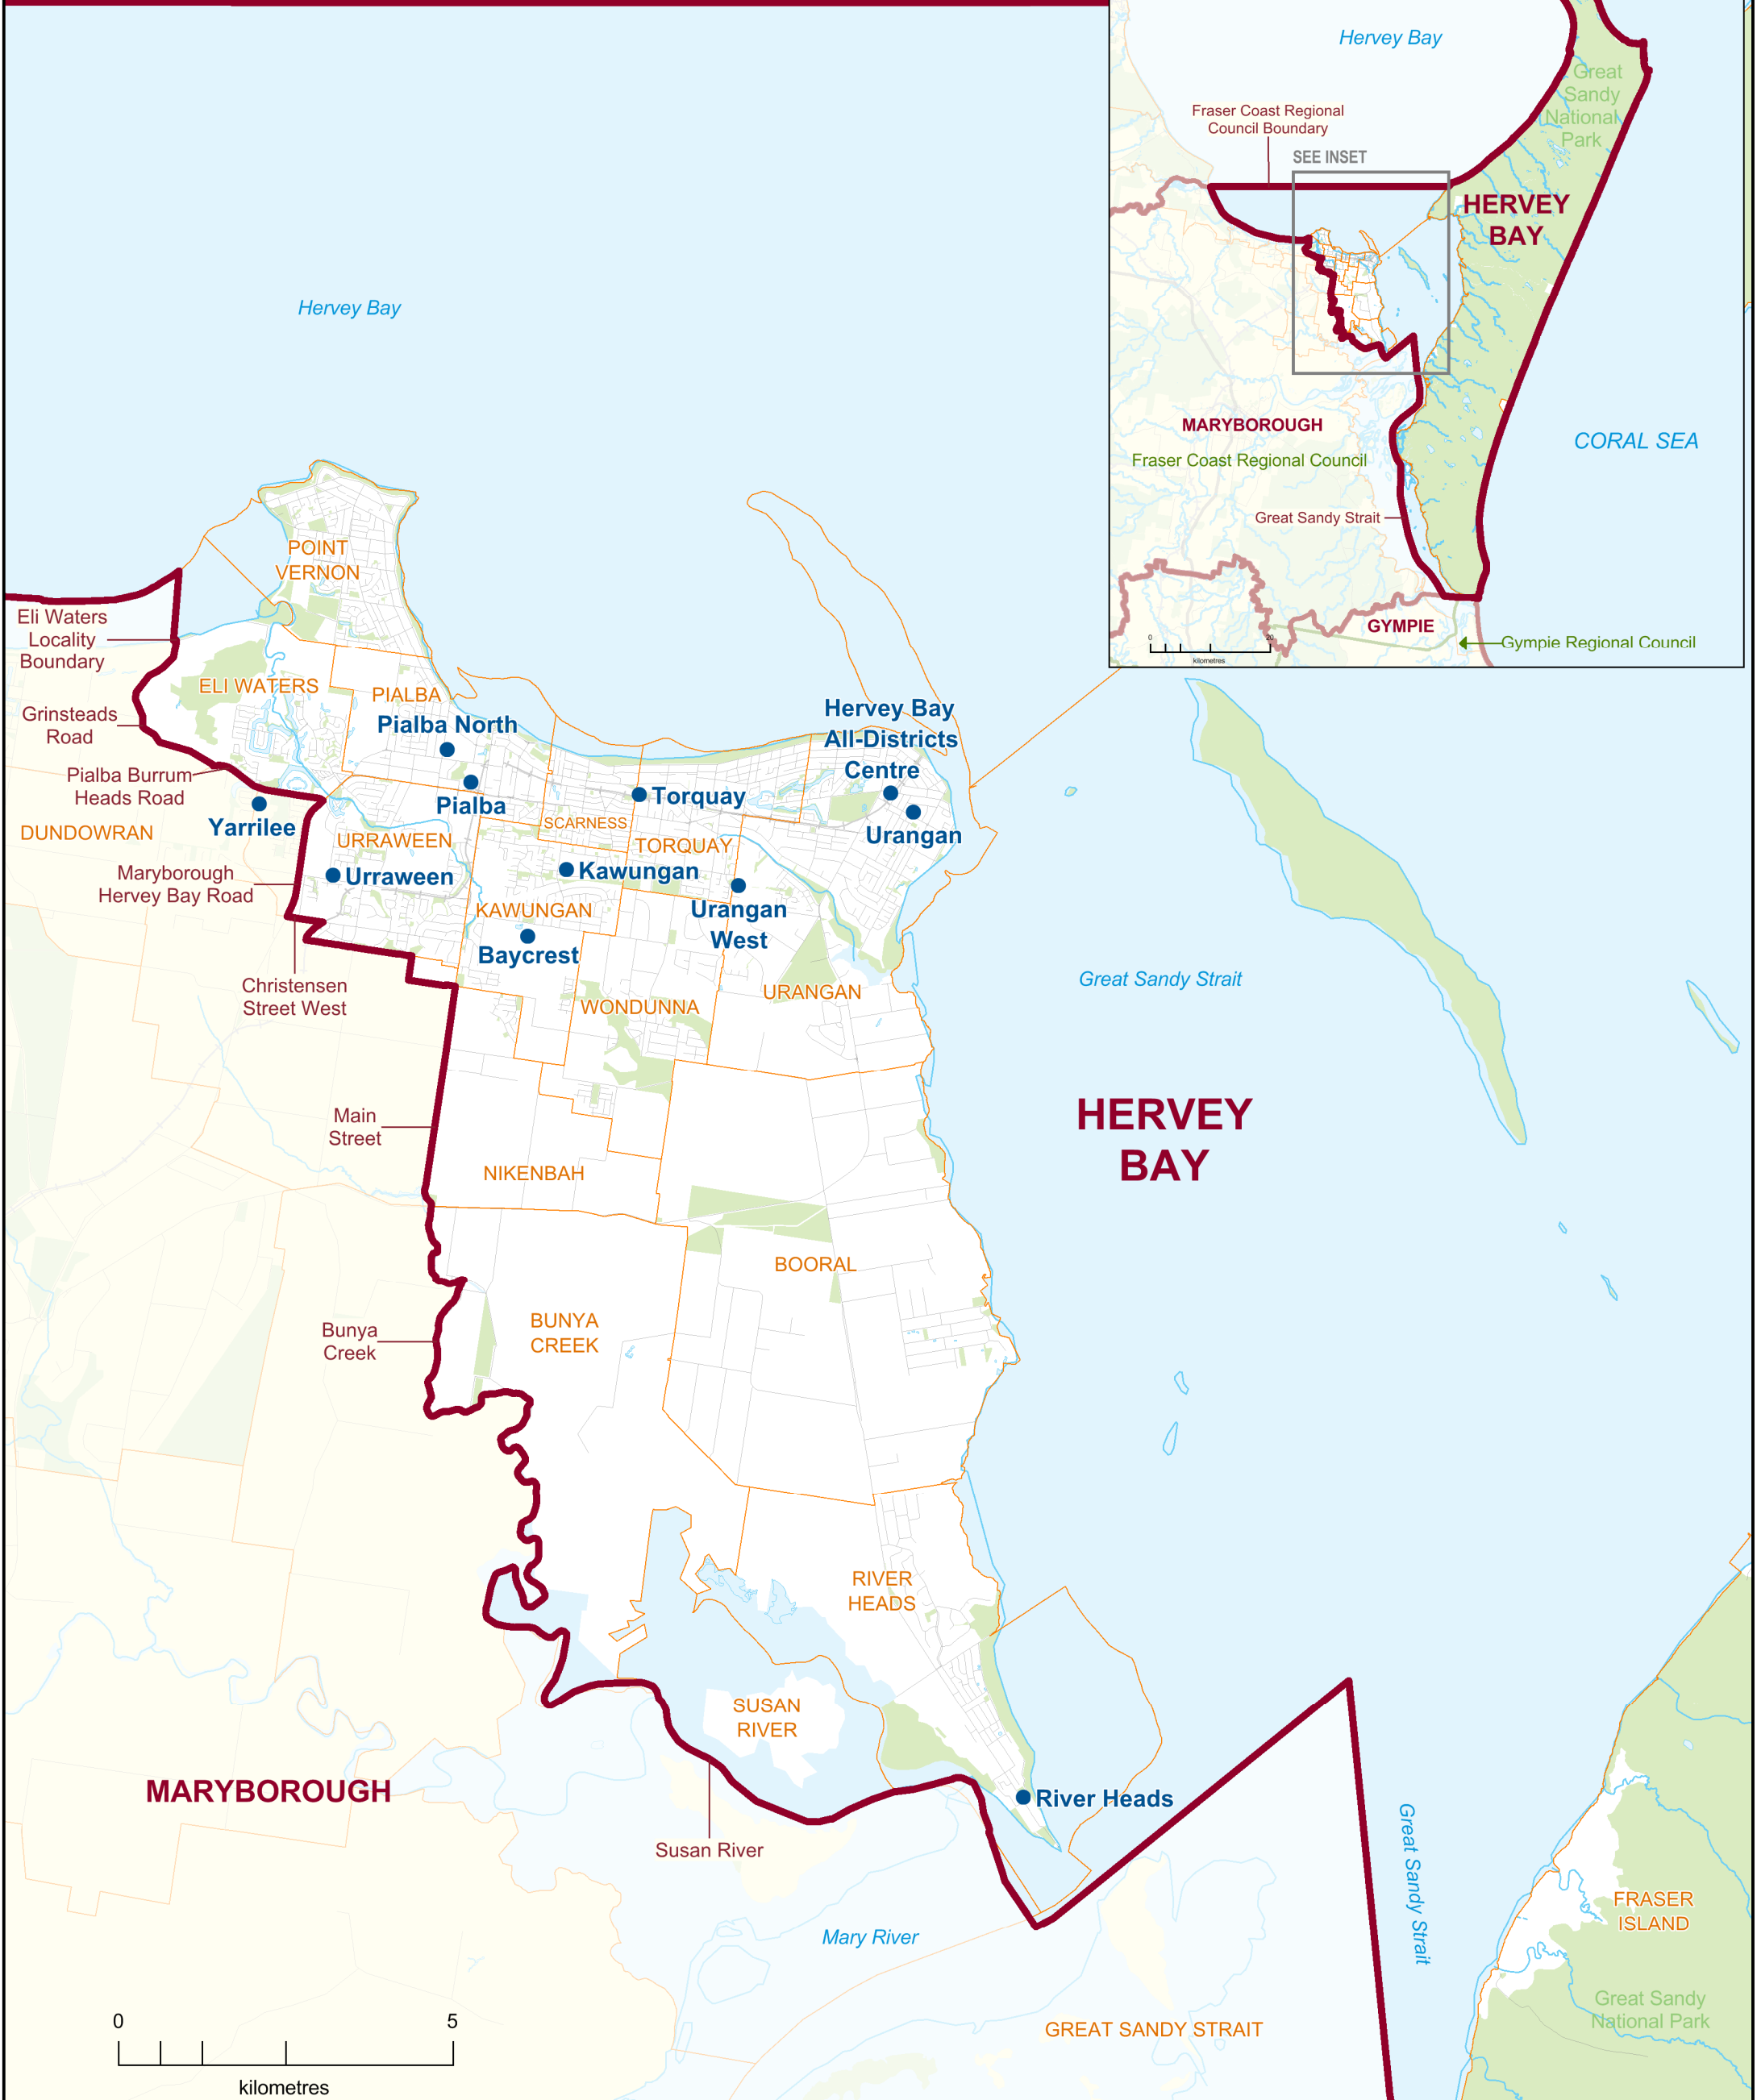

2017 QUEENSLAND STATE ELECTION
Polling Booth Locations
ELECTORAL DISTRICT OF
HERVEY BAY
ELECTION DATE: 25 November 2017

- Polling Booth
- District Boundary
- Locality Boundary
- Road
- Watercourse / Waterbody
- Reserve / Park

DISCLAIMER
 This map has been produced by the ECQ as a guide only, to show electoral boundaries and polling booths.
 This product was created using datasets from various authoritative sources and has been provided 'As Is'. ECQ therefore does not accept liability for any expenses, losses, damages caused by use of this product.

INSET

BURNETT

Polling Booth Locations

ELECTORAL DISTRICT OF HERVEY BAY

Polling Booth Name	Polling Booth Address	Opening Hours: Saturday, 25 November 2017 (8am-6pm)	Wheelchair Access
Baycrest	Baycrest RSL Care, 99 Doolong Road, KAWUNGAN		F
Kawungan	Kawungan State School, Grevillea Street, KAWUNGAN		F
Pialba	Police Citizens Youth Club, O'Rourke Street, PIALBA		F
Pialba North	Hervey Bay State High School, 58 Beach Road, PIALBA		F
River Heads	Community Hall, 45 Ariadne Street, RIVER HEADS		F
Torquay	Hervey Bay Senior Citizens Hall, Cnr Denman Camp Rd & Totness Street, TORQUAY		A
Urangan	Urangan Point State School, Herbert Street, URANGAN		A
Urangan West	Sandy Straits State School, Robert Street, URANGAN		F
Urraween	Baptist Church, 171 Urraween Road, URRAWEEN		F
Yarrilee	Yarrilee State School, 15 Scrub Hill Road, DUNDOWRAN		F