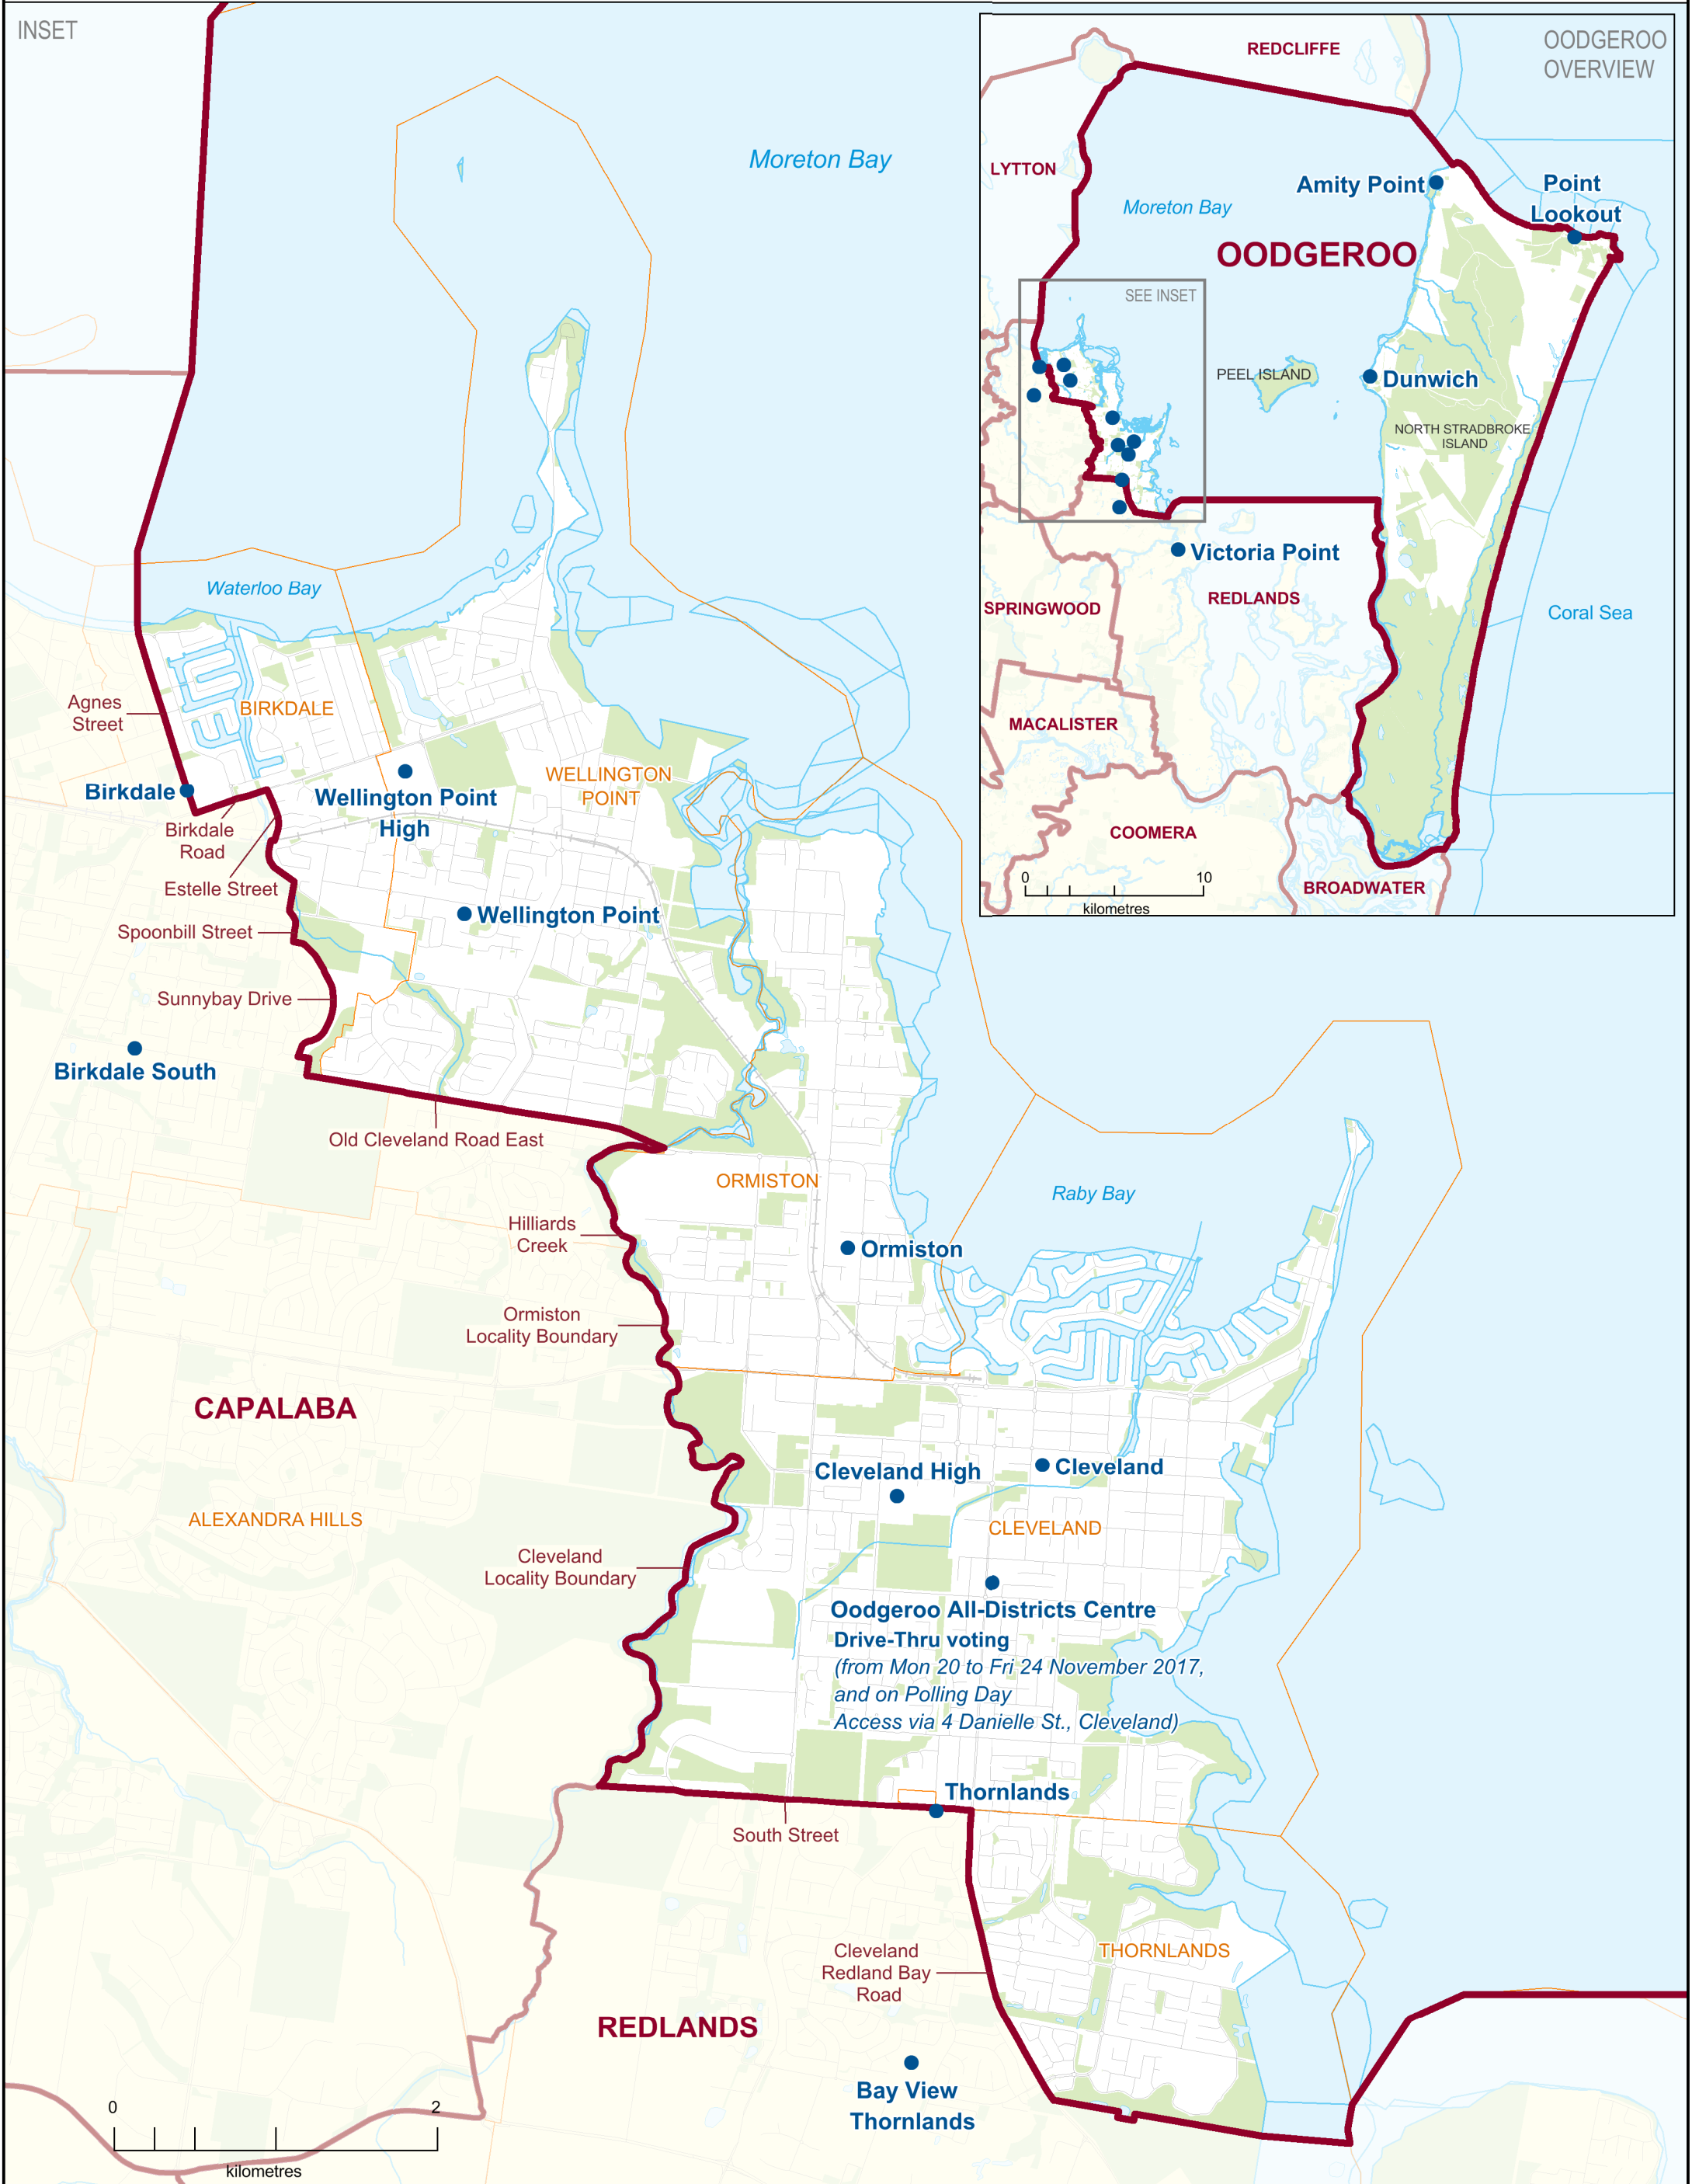

INSET

**Oodgeroo All-Districts Centre**  
**Drive-Thru voting**  
(from Mon 20 to Fri 24 November 2017,  
and on Polling Day  
Access via 4 Danielle St., Cleveland)

## Polling Booth Locations

## ELECTORAL DISTRICT OF OODGEROO

Polling Booth Name	Polling Booth Address	Opening Hours: Saturday, 25 November 2017 (8am-6pm)	Wheelchair Access
Amity Point	Amity Point Community Club, Claytons Road, AMITY POINT		F
Bay View Thornlands	Bay View State School, 77 Ziegenfusz Road, THORNLANDS		A
Birkdale	Birkdale State School, 74 Agnes Street, BIRKDALE		A
Birkdale South	Birkdale South State School, 451 Old Cleveland Road East, BIRKDALE		A
Cleveland	Cleveland State School, 85-103 Queen Street, CLEVELAND		F
Cleveland High	Cleveland District State High School, Russell Street, CLEVELAND		A
Dunwich	Dunwich State School, Bingle Road, DUNWICH		F
Ormiston	Ormiston State School, 82-110 Gordon Street, ORMISTON		F
Point Lookout	Point Lookout Community Hall, East Coast Road, POINT LOOKOUT		A
Thornlands	Thornlands State School, South Street, THORNLANDS		A
Victoria Point	Victoria Point State School, Colburn Avenue, VICTORIA POINT		A
Wellington Point	Uniting Church, 47 Marlborough Road, WELLINGTON POINT		F
Wellington Point High	Wellington Point State High School, Anson Road, WELLINGTON POINT		A