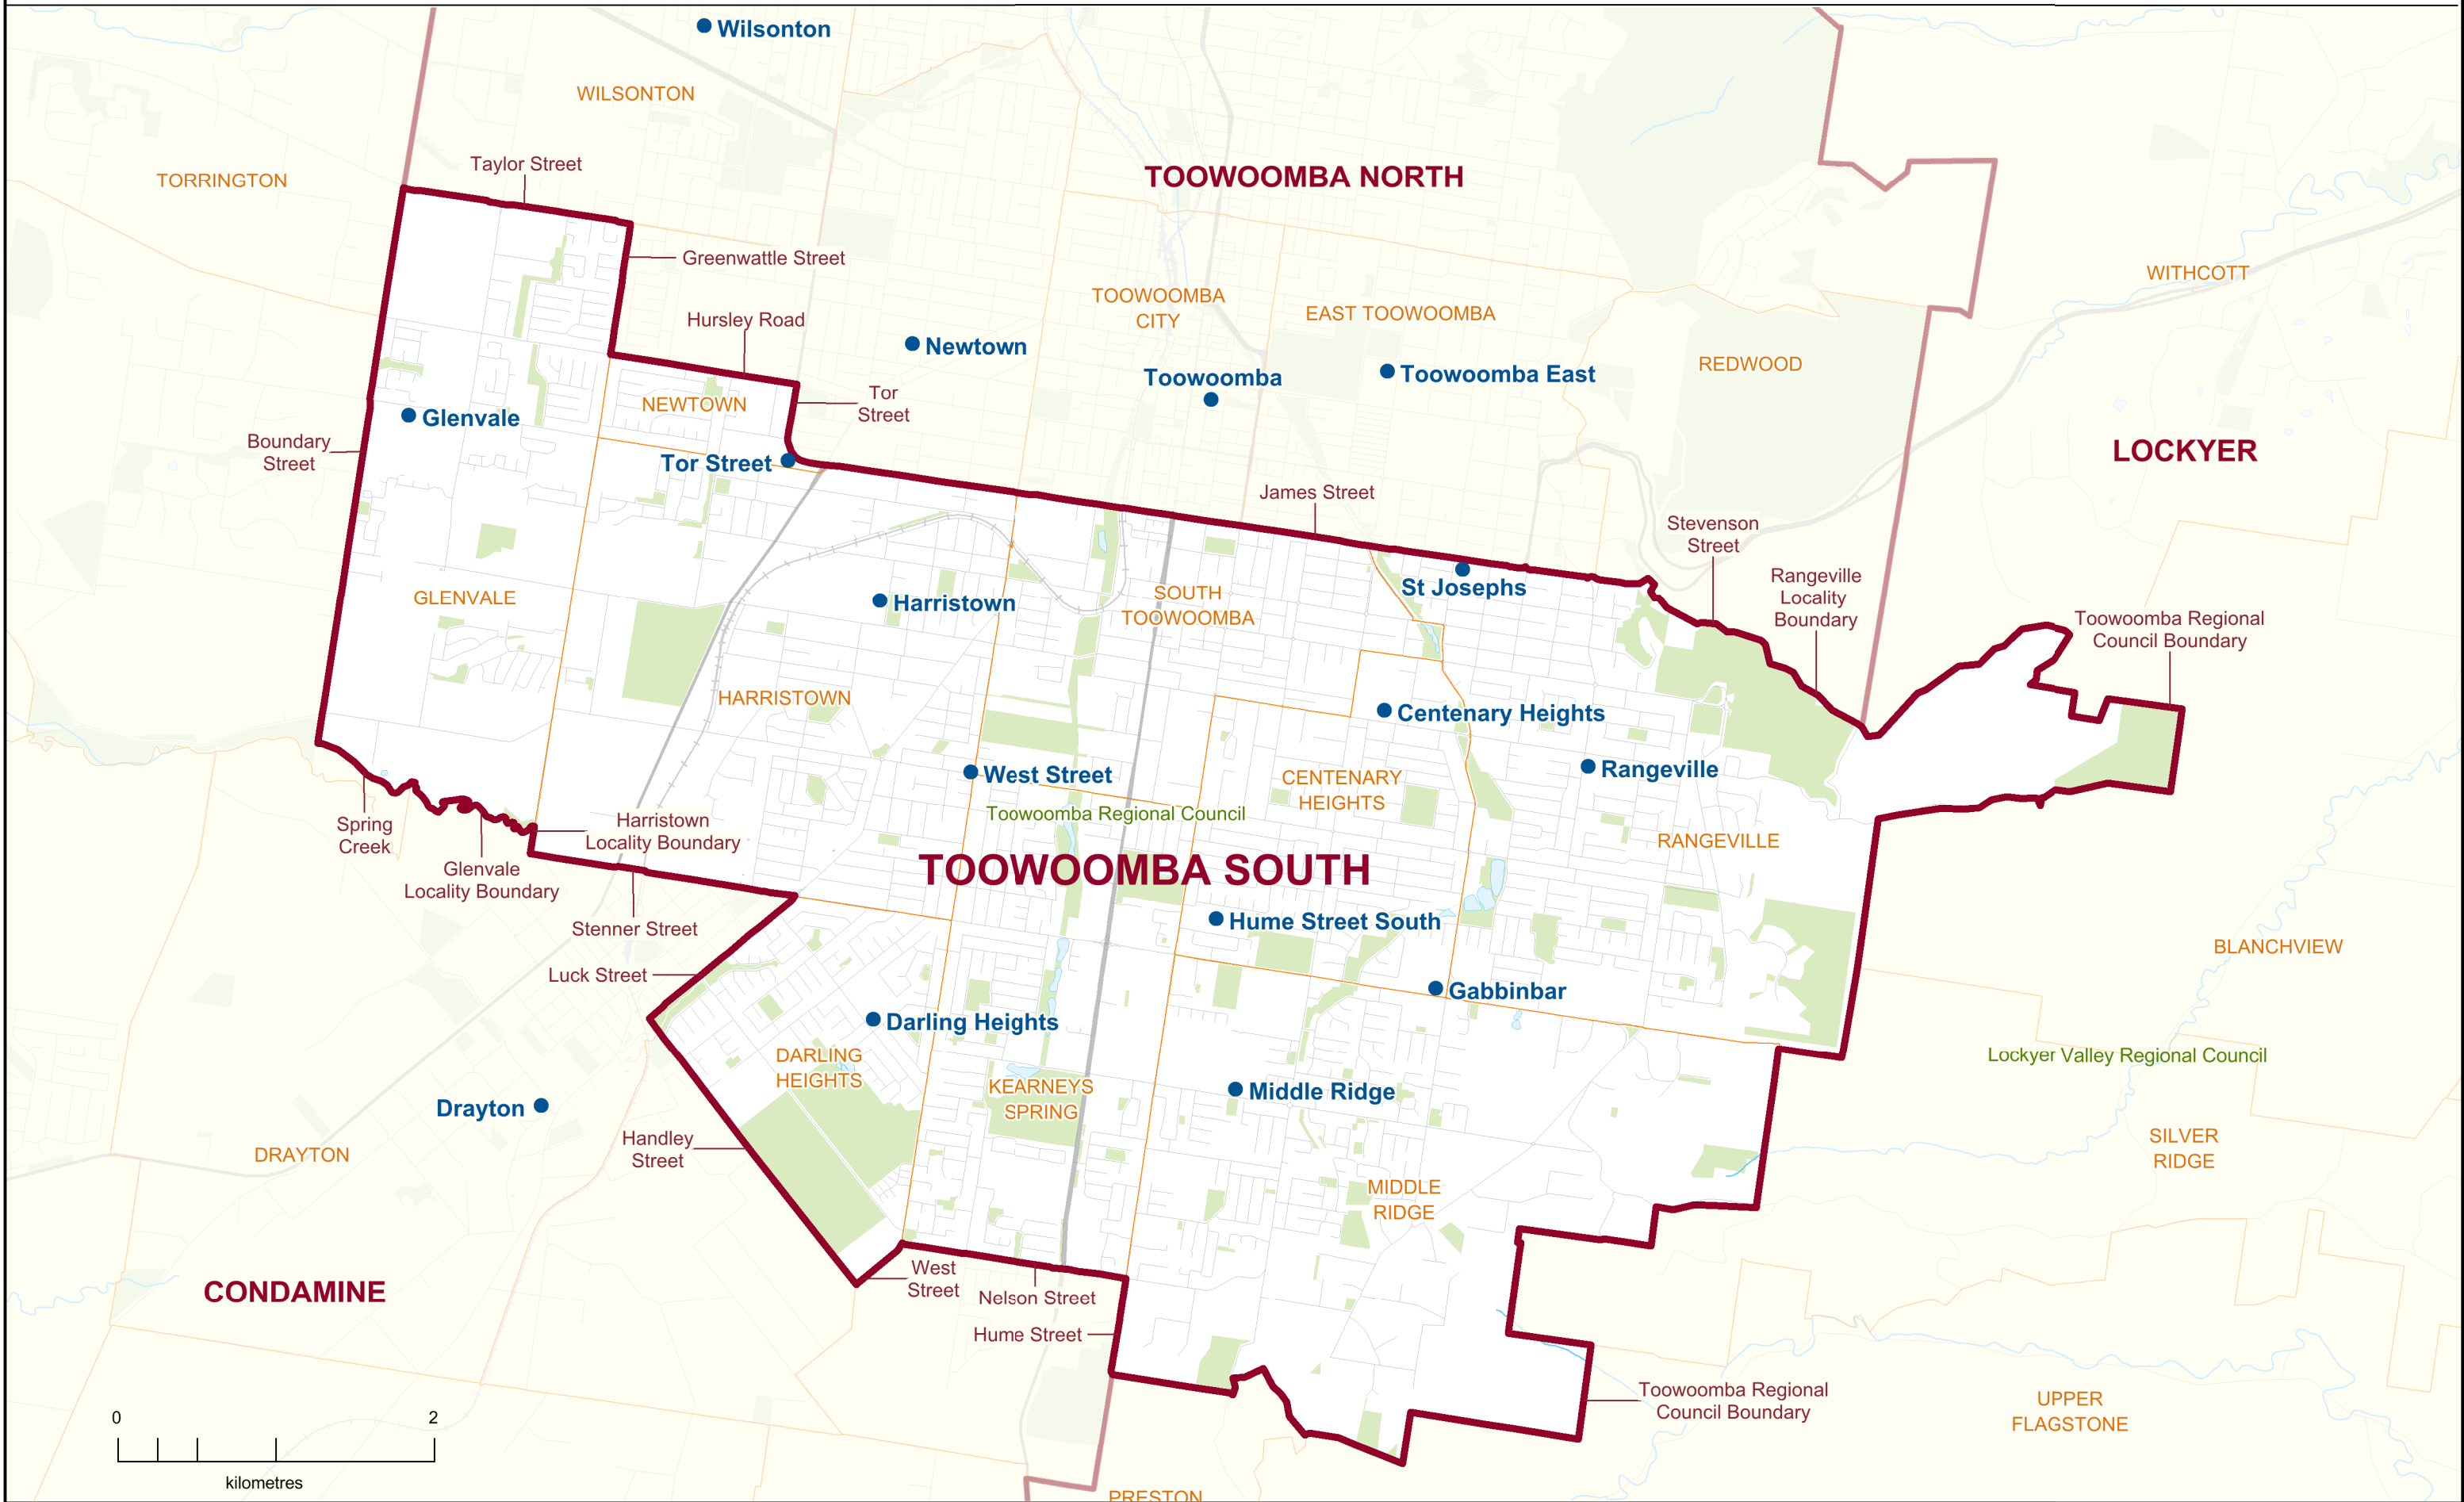

2017 QUEENSLAND STATE ELECTION
Polling Booth Locations
ELECTORAL DISTRICT OF
TOOWOOMBA SOUTH
ELECTION DATE: 25 November 2017

- Polling Booth
- District Boundary
- Locality Boundary
- Road
- Watercourse / Waterbody
- Reserve / Park

DISCLAIMER

This map has been produced by the ECQ as a guide only, to show electoral boundaries and polling booths.

This product was created using datasets from various authoritative sources and has been provided 'As Is'. ECQ therefore does not accept liability for any expenses, losses, damages caused by use of this product.