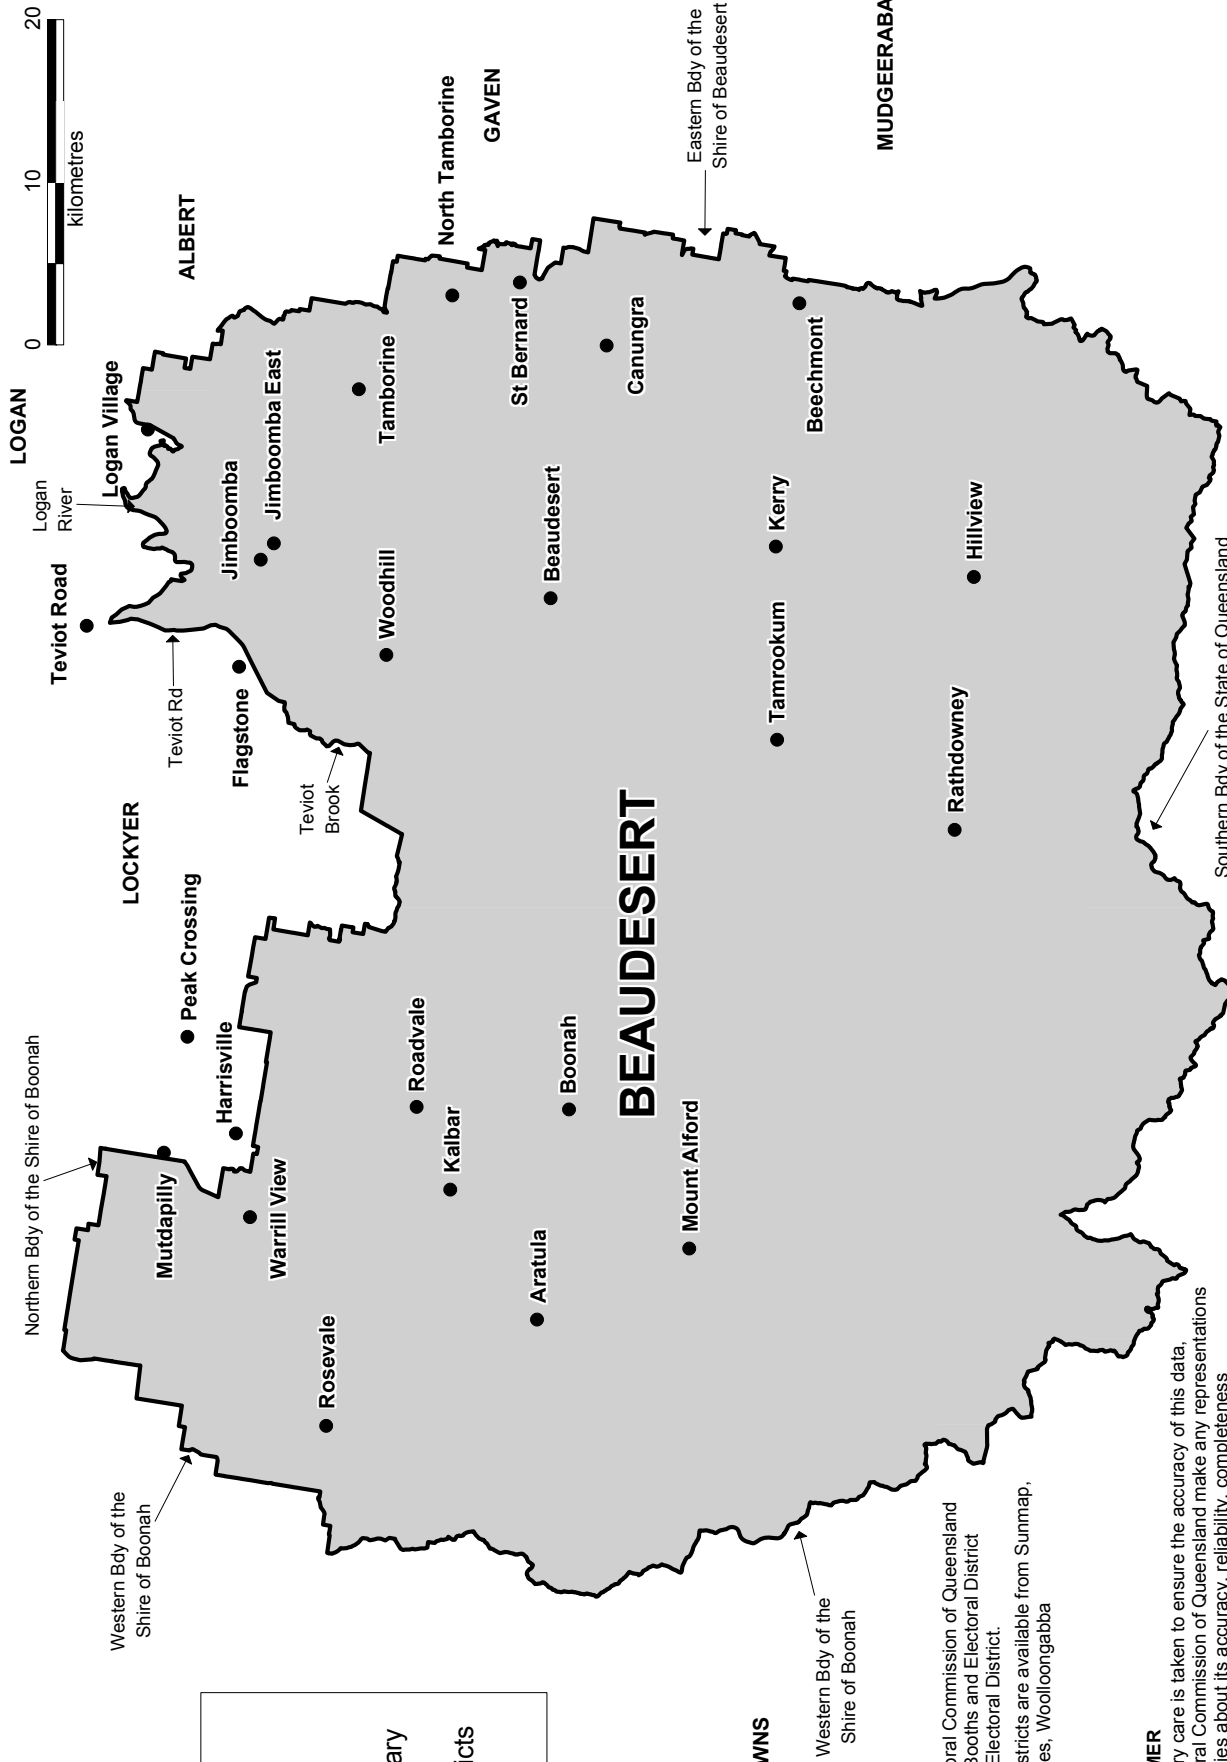

QUEENSLAND STATE ELECTION 2006 SHOWING POLLING BOOTH LOCATIONS.

Beaudesert District Electors at close of Roll: 32,247

No. of Booths: 27

LEGEND

- Polling Booth
- District Boundary
- ALBERT Adjacent Districts

This map has been produced by the Electoral Commission of Queensland as a guide to show the location of Polling Booths and Electoral District boundaries. It is not an official map of the Electoral District. Official maps of Queensland's Electoral Districts are available from Sunmap, Department of Natural Resources and Mines, Woolloongabba