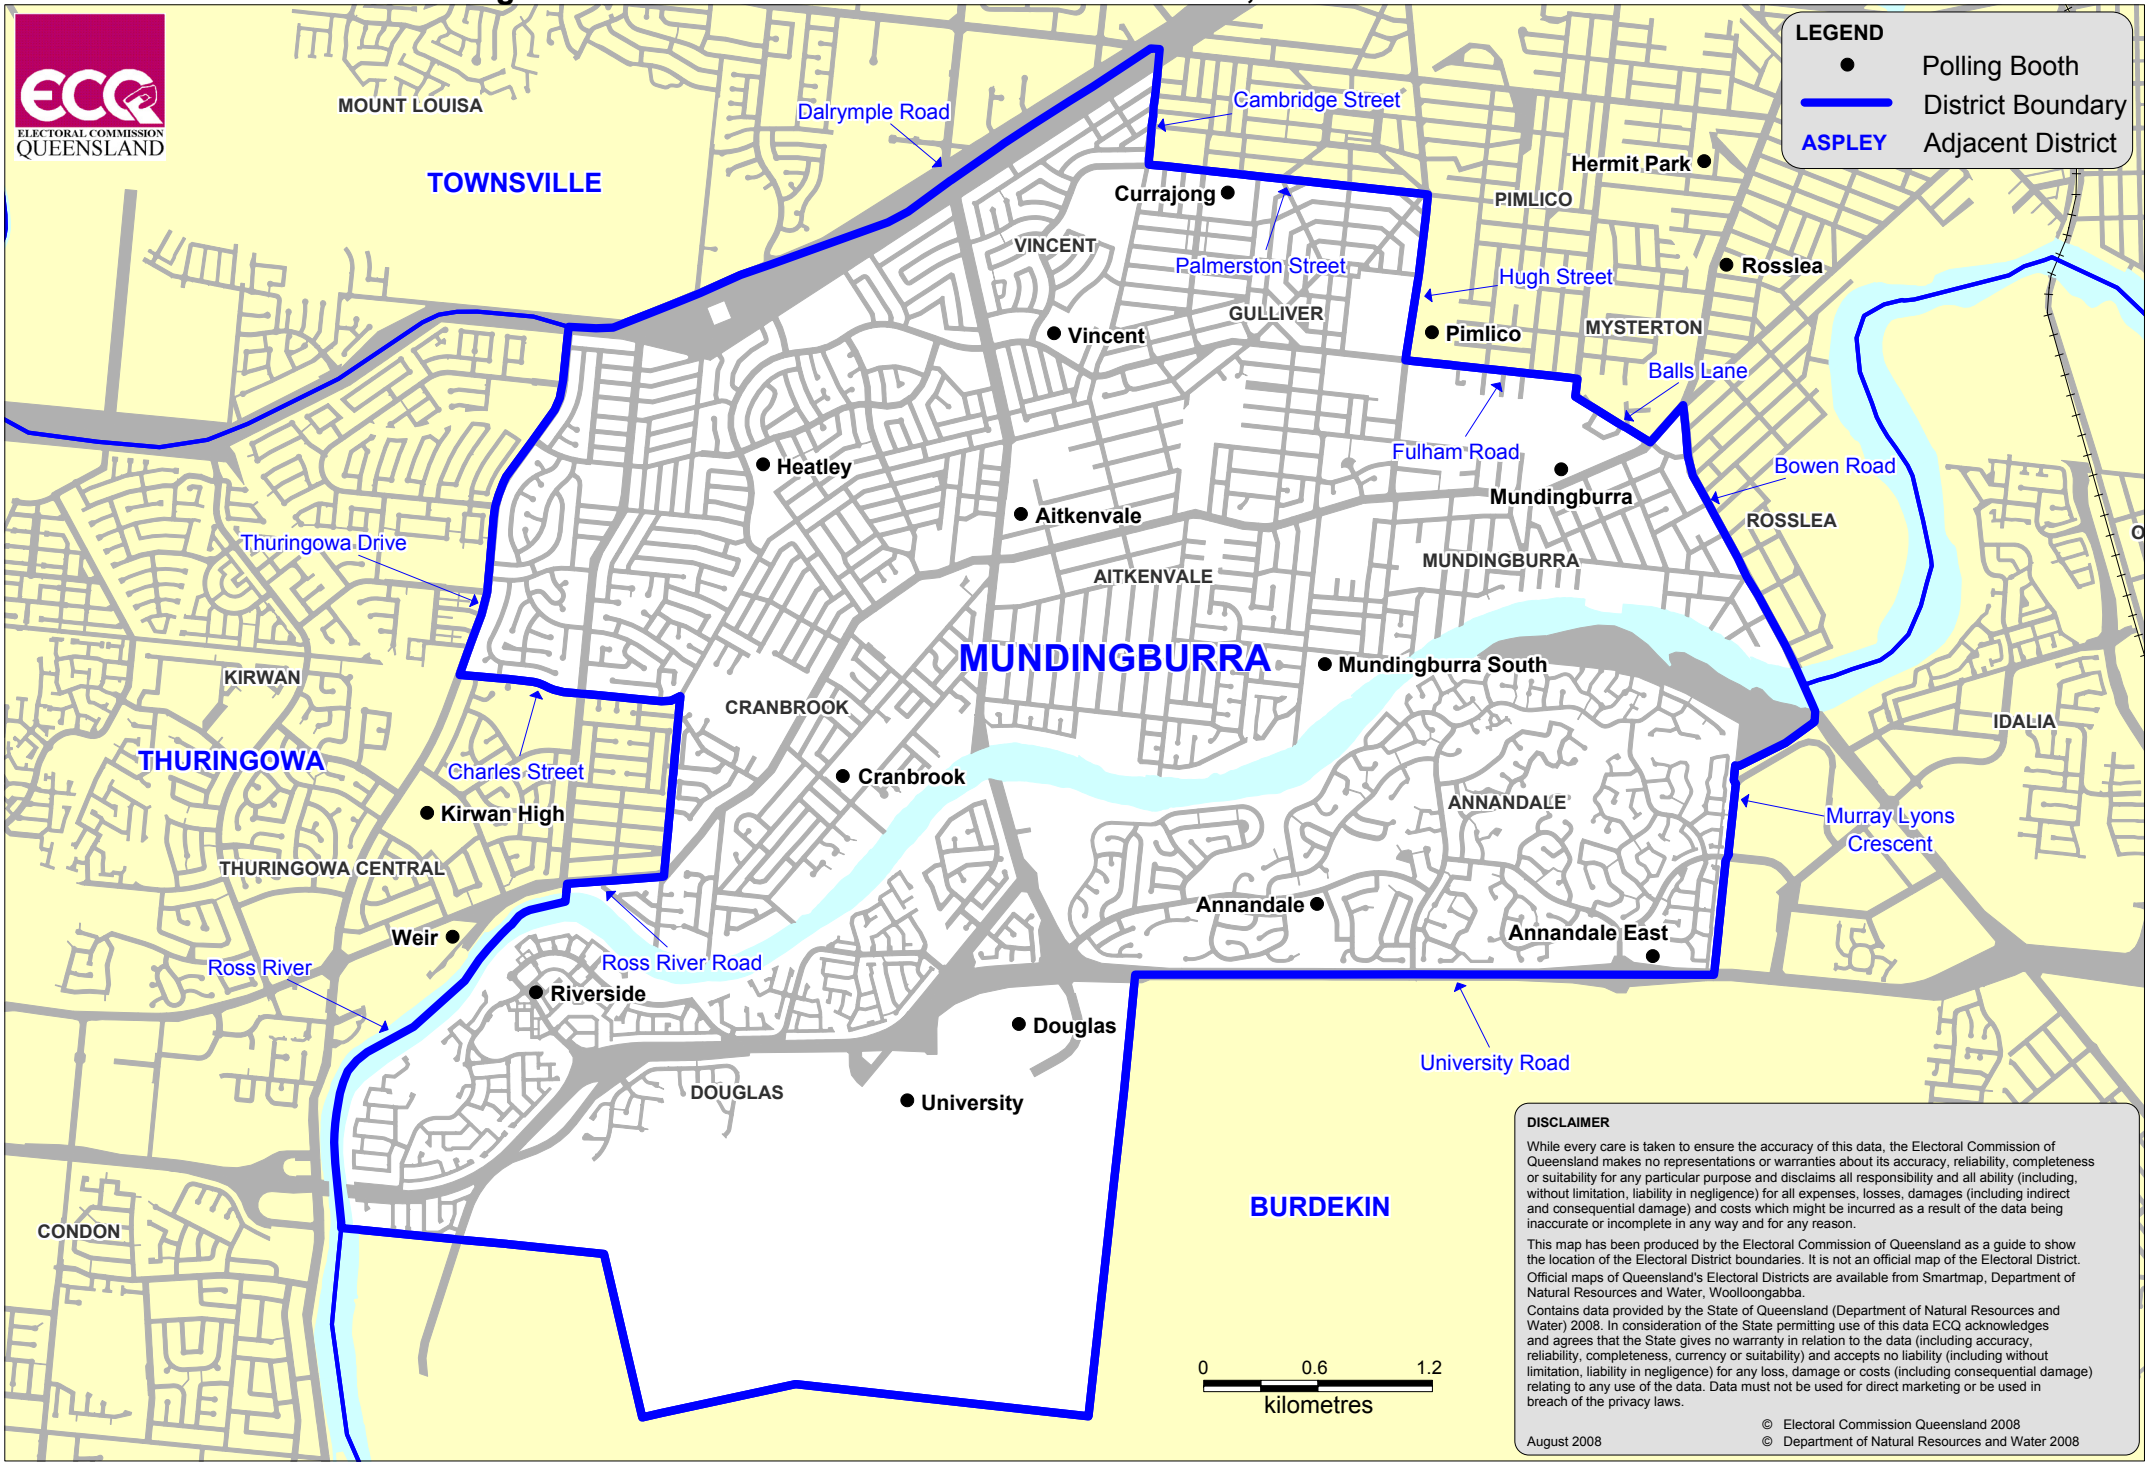

QUEENSLAND STATE ELECTION 2009 SHOWING POLLING BOOTH LOCATIONS
Mundingburra District Electors at Close of Roll: 30,024 No. of Booths: 18

LEGEND

- Polling Booth
- District Boundary
- ASPLEY Adjacent District

This map has been produced by the Electoral Commission of Queensland as a guide to show the location of the Electoral District boundaries. It is not an official map of the Electoral District. Official maps of Queensland's Electoral Districts are available from Smartmap, Department of Natural Resources and Water, Woolloongabba.