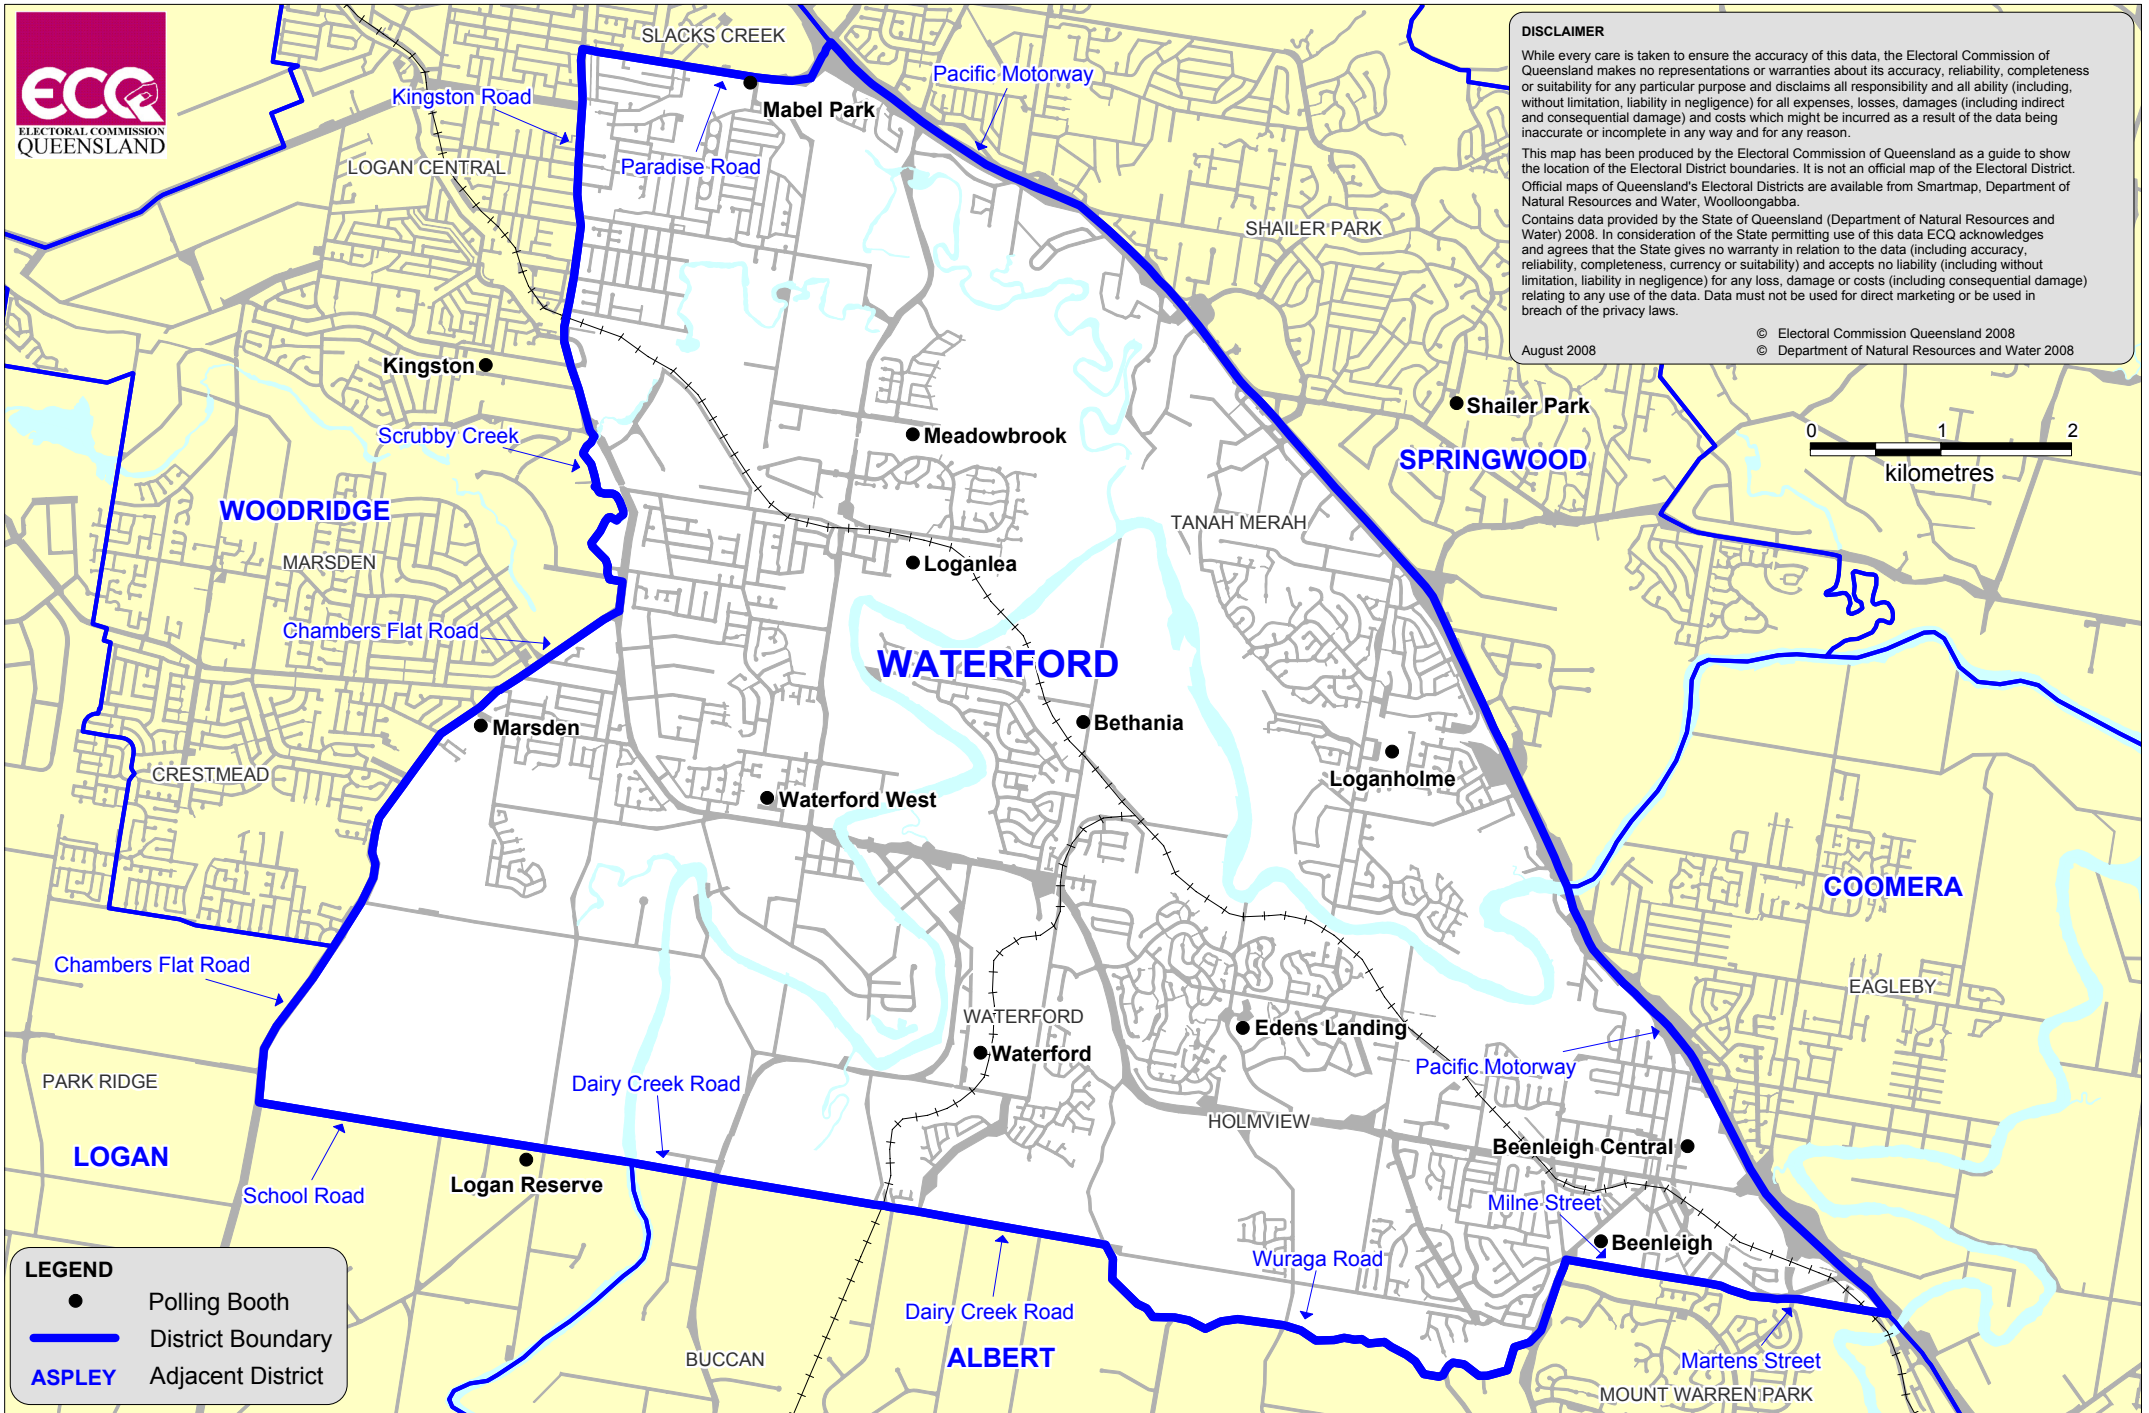

QUEENSLAND STATE ELECTION 2009 SHOWING POLLING BOOTH LOCATIONS
Waterford District **Electors at Close of Roll: 31,881** **No. of Booths: 15**

DISCLAIMER
 While every care is taken to ensure the accuracy of this data, the Electoral Commission of Queensland makes no representations or warranties about its accuracy, reliability, completeness or suitability for any particular purpose and disclaims all responsibility and all ability (including, without limitation, liability in negligence) for all expenses, losses, damages (including indirect and consequential damage) and costs which might be incurred as a result of the data being inaccurate or incomplete in any way and for any reason.
 This map has been produced by the Electoral Commission of Queensland as a guide to show the location of the Electoral District boundaries. It is not an official map of the Electoral District. Official maps of Queensland's Electoral Districts are available from Smartmap, Department of Natural Resources and Water, Woolloongabba.
 Contains data provided by the State of Queensland (Department of Natural Resources and Water) 2008. In consideration of the State permitting use of this data ECQ acknowledges and agrees that the State gives no warranty in relation to the data (including accuracy, reliability, completeness, currency or suitability) and accepts no liability (including without limitation, liability in negligence) for any loss, damage or costs (including consequential damage) relating to any use of the data. Data must not be used for direct marketing or be used in breach of the privacy laws.

© Electoral Commission Queensland 2008
 © Department of Natural Resources and Water 2008

August 2008

LEGEND

- Polling Booth
- District Boundary
- ASPLEY Adjacent District