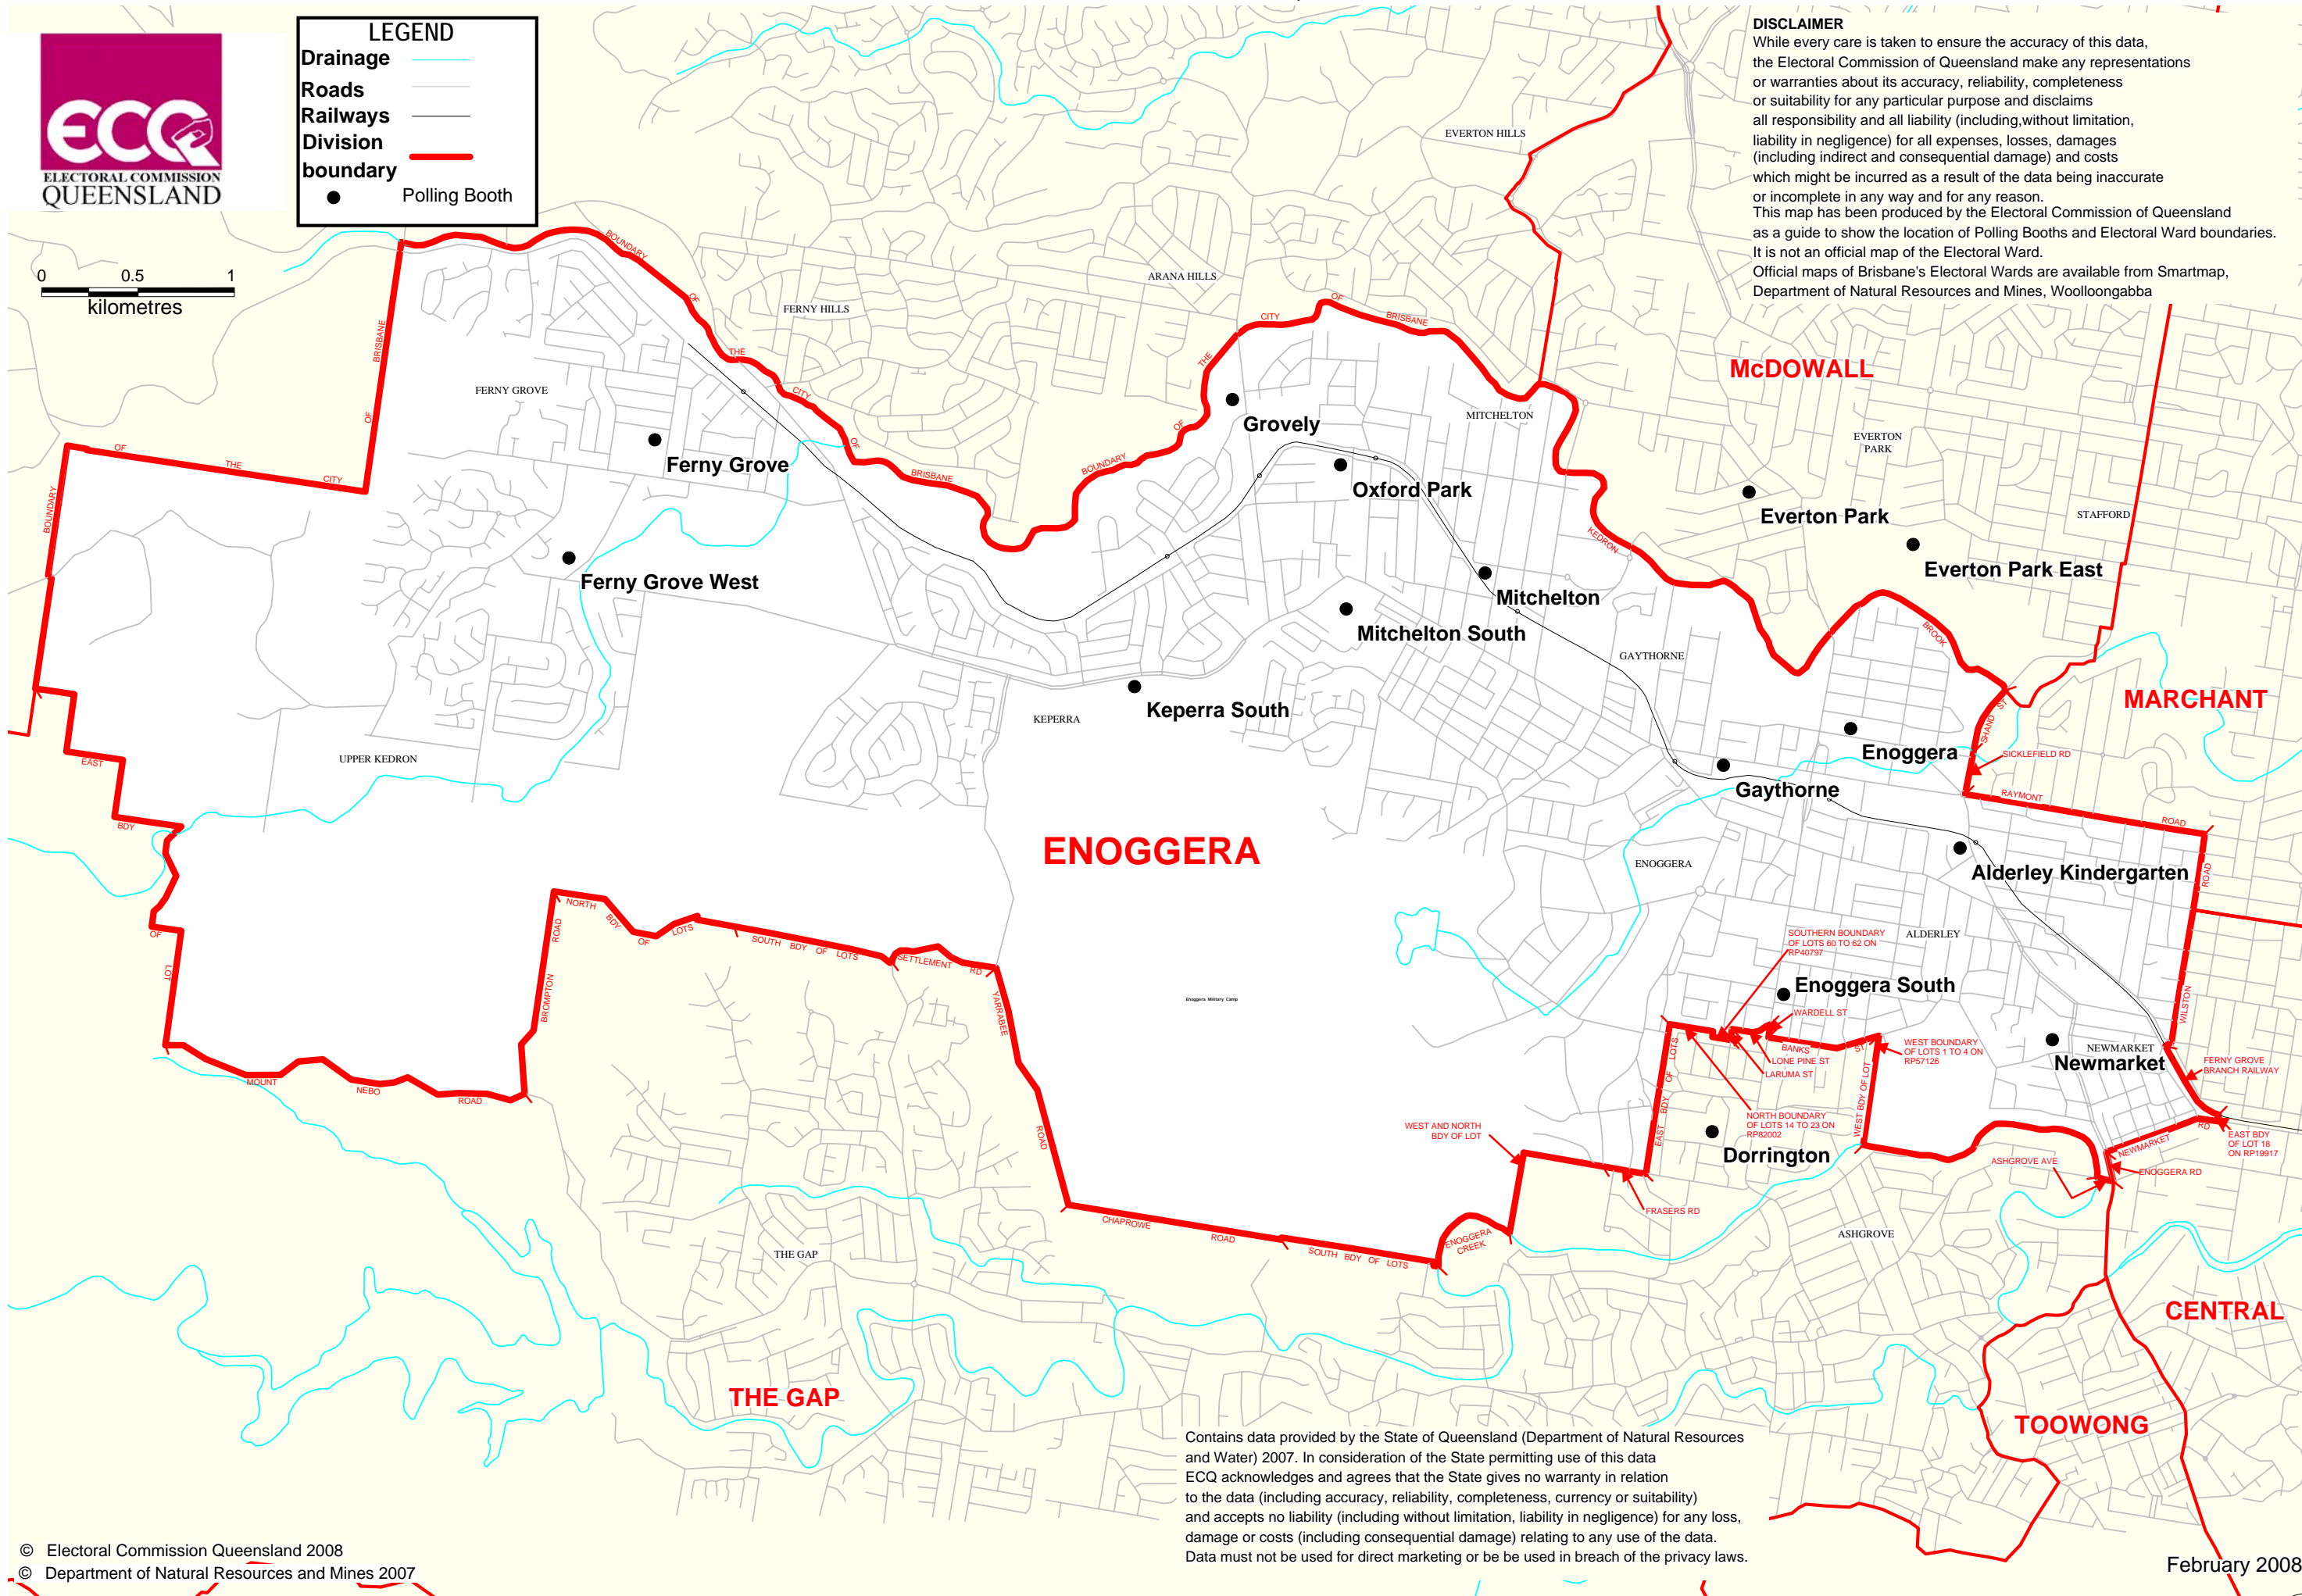

BRISBANE CITY COUNCIL ELECTION 2008 SHOWING POLLING BOOTH LOCATIONS.
ENOGGERA Ward Electors at close of Roll: 26,013 No. of Booths: 16

LEGEND

- Drainage
- Roads
- Railways
- Division boundary
- Polling Booth

0 0.5 1
kilometres

DISCLAIMER
 While every care is taken to ensure the accuracy of this data, the Electoral Commission of Queensland make any representations or warranties about its accuracy, reliability, completeness or suitability for any particular purpose and disclaims all responsibility and all liability (including, without limitation, liability in negligence) for all expenses, losses, damages (including indirect and consequential damage) and costs which might be incurred as a result of the data being inaccurate or incomplete in any way and for any reason. This map has been produced by the Electoral Commission of Queensland as a guide to show the location of Polling Booths and Electoral Ward boundaries. It is not an official map of the Electoral Ward. Official maps of Brisbane's Electoral Wards are available from Smartmap, Department of Natural Resources and Mines, Woolloongabba