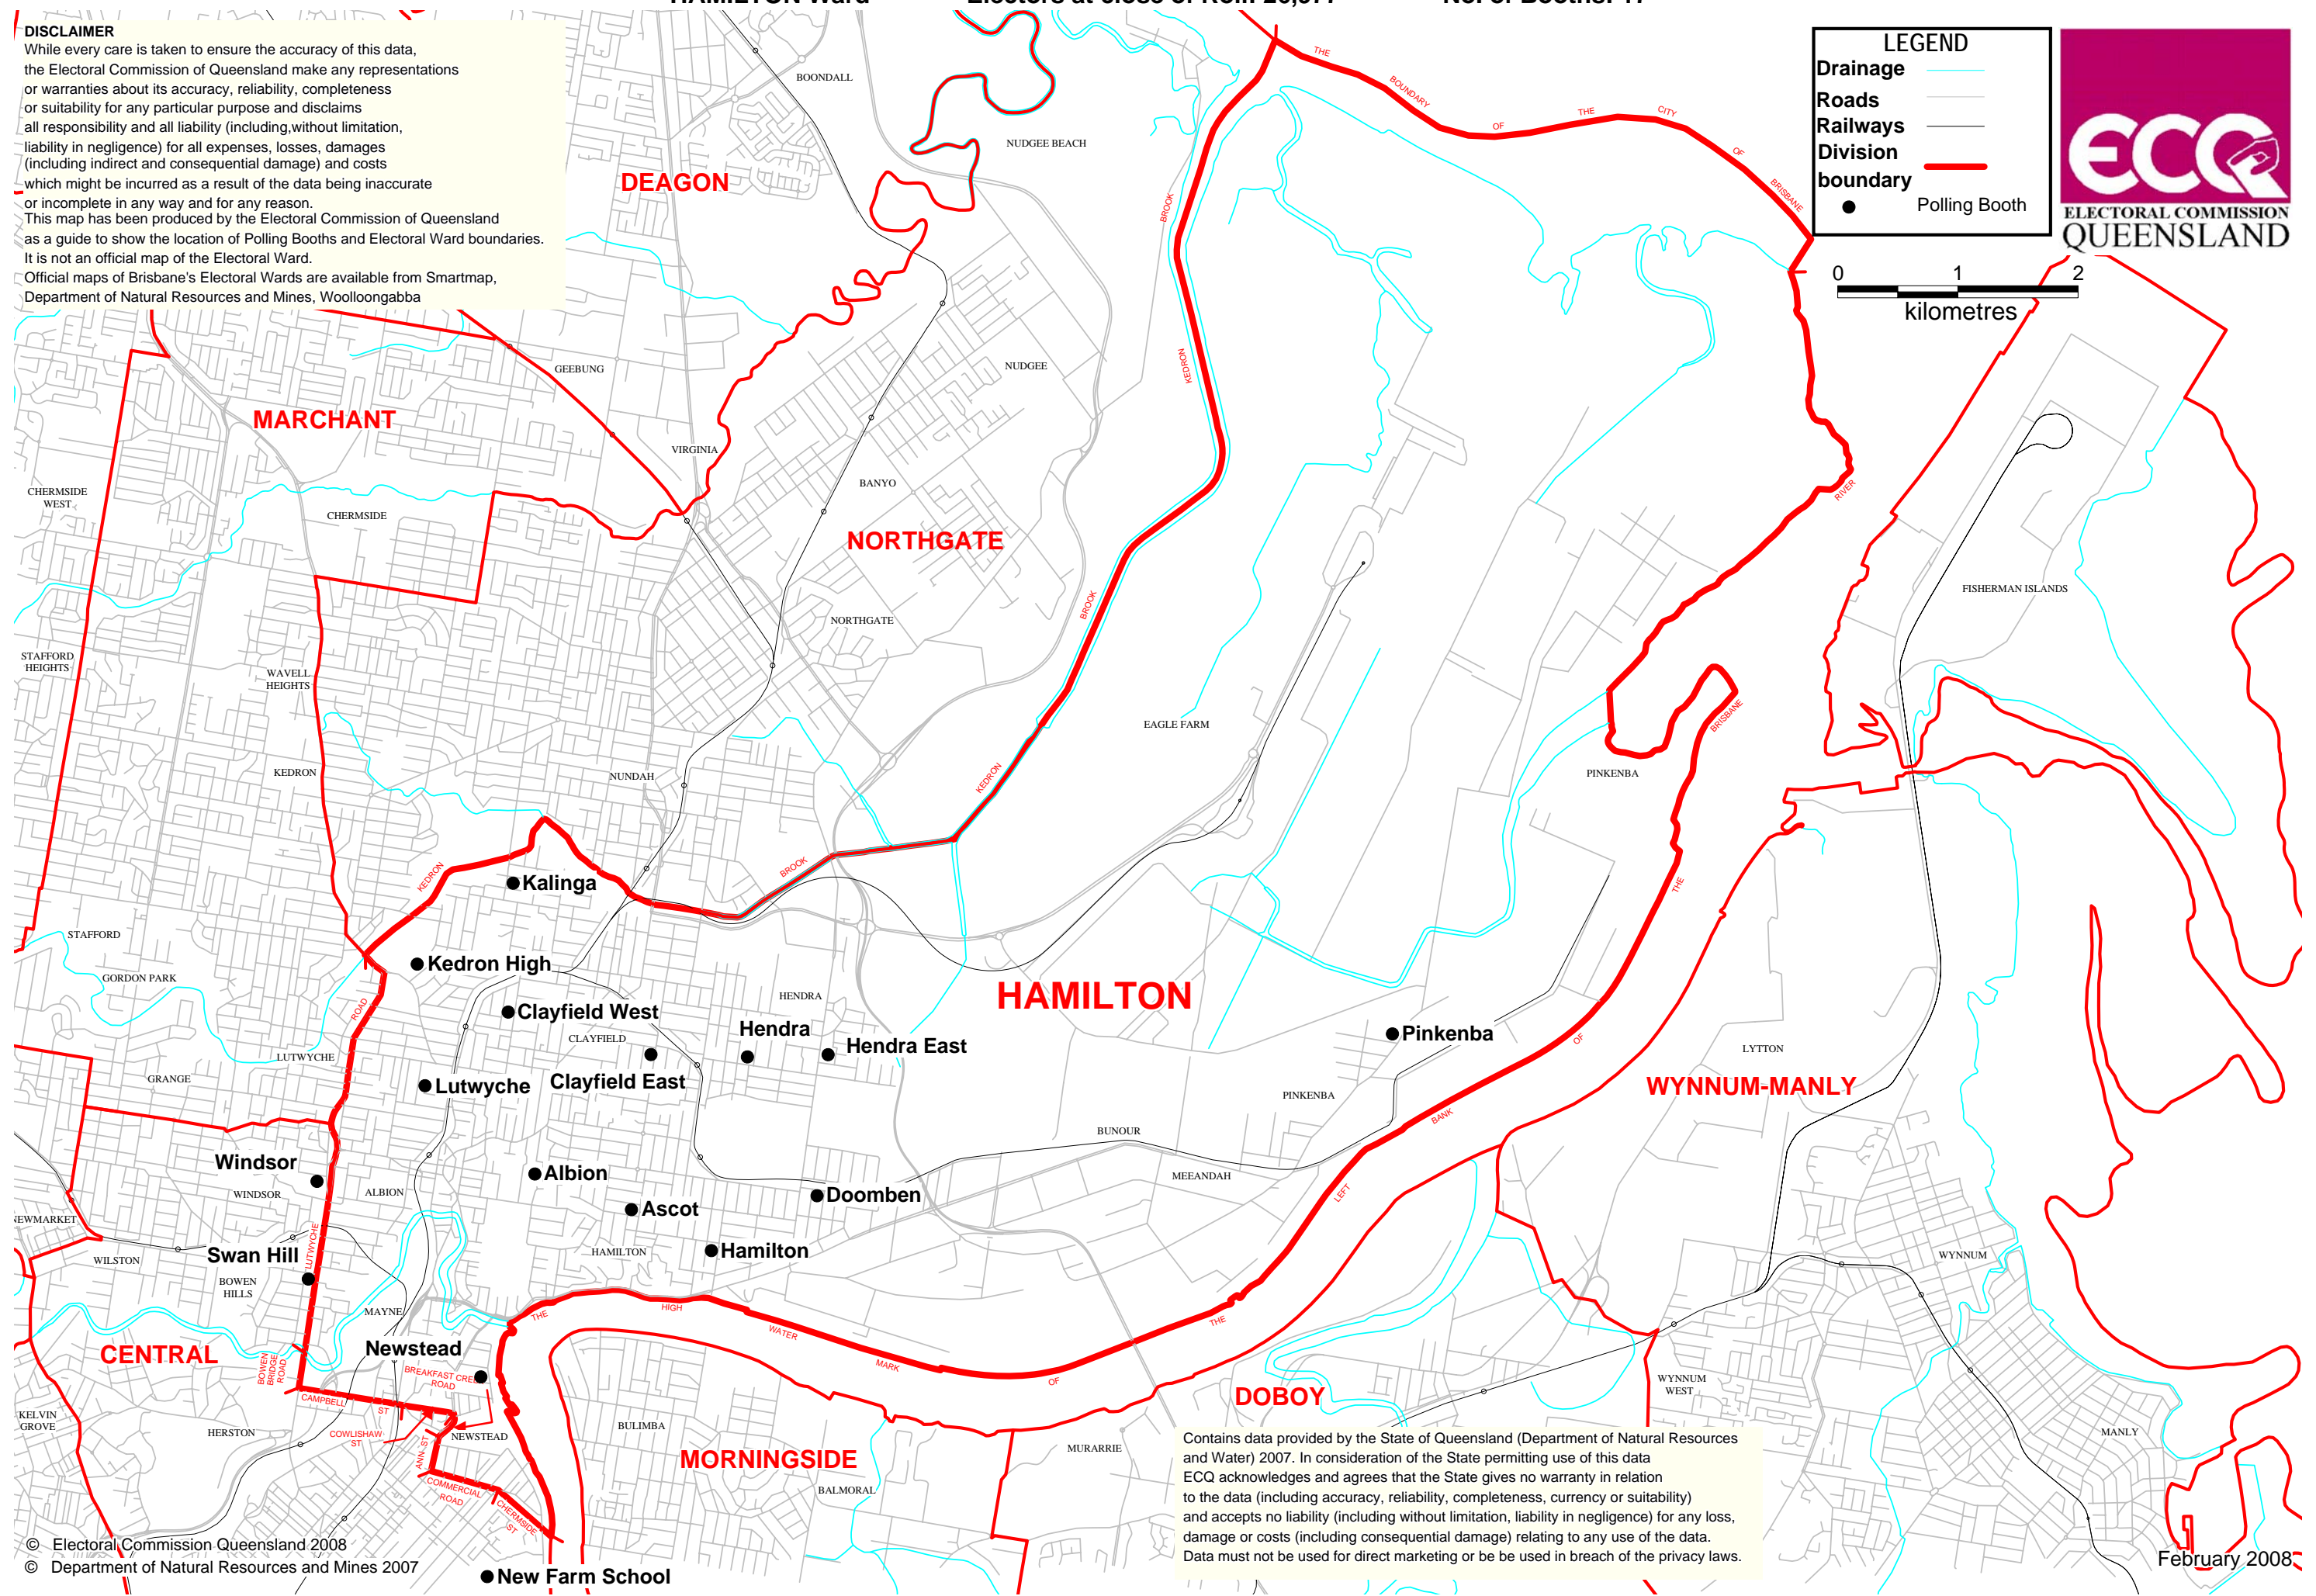

BRISBANE CITY COUNCIL ELECTION 2008 SHOWING POLLING BOOTH LOCATIONS.
HAMILTON Ward Electors at close of Roll: 26,977 No. of Booths: 17

DISCLAIMER
 While every care is taken to ensure the accuracy of this data, the Electoral Commission of Queensland make any representations or warranties about its accuracy, reliability, completeness or suitability for any particular purpose and disclaims all responsibility and all liability (including, without limitation, liability in negligence) for all expenses, losses, damages (including indirect and consequential damage) and costs which might be incurred as a result of the data being inaccurate or incomplete in any way and for any reason. This map has been produced by the Electoral Commission of Queensland as a guide to show the location of Polling Booths and Electoral Ward boundaries. It is not an official map of the Electoral Ward. Official maps of Brisbane's Electoral Wards are available from Smartmap, Department of Natural Resources and Mines, Woolloongabba

LEGEND

- Drainage
- Roads
- Railways
- Division boundary
- Polling Booth

Contains data provided by the State of Queensland (Department of Natural Resources and Water) 2007. In consideration of the State permitting use of this data ECQ acknowledges and agrees that the State gives no warranty in relation to the data (including accuracy, reliability, completeness, currency or suitability) and accepts no liability (including without limitation, liability in negligence) for any loss, damage or costs (including consequential damage) relating to any use of the data. Data must not be used for direct marketing or be used in breach of the privacy laws.