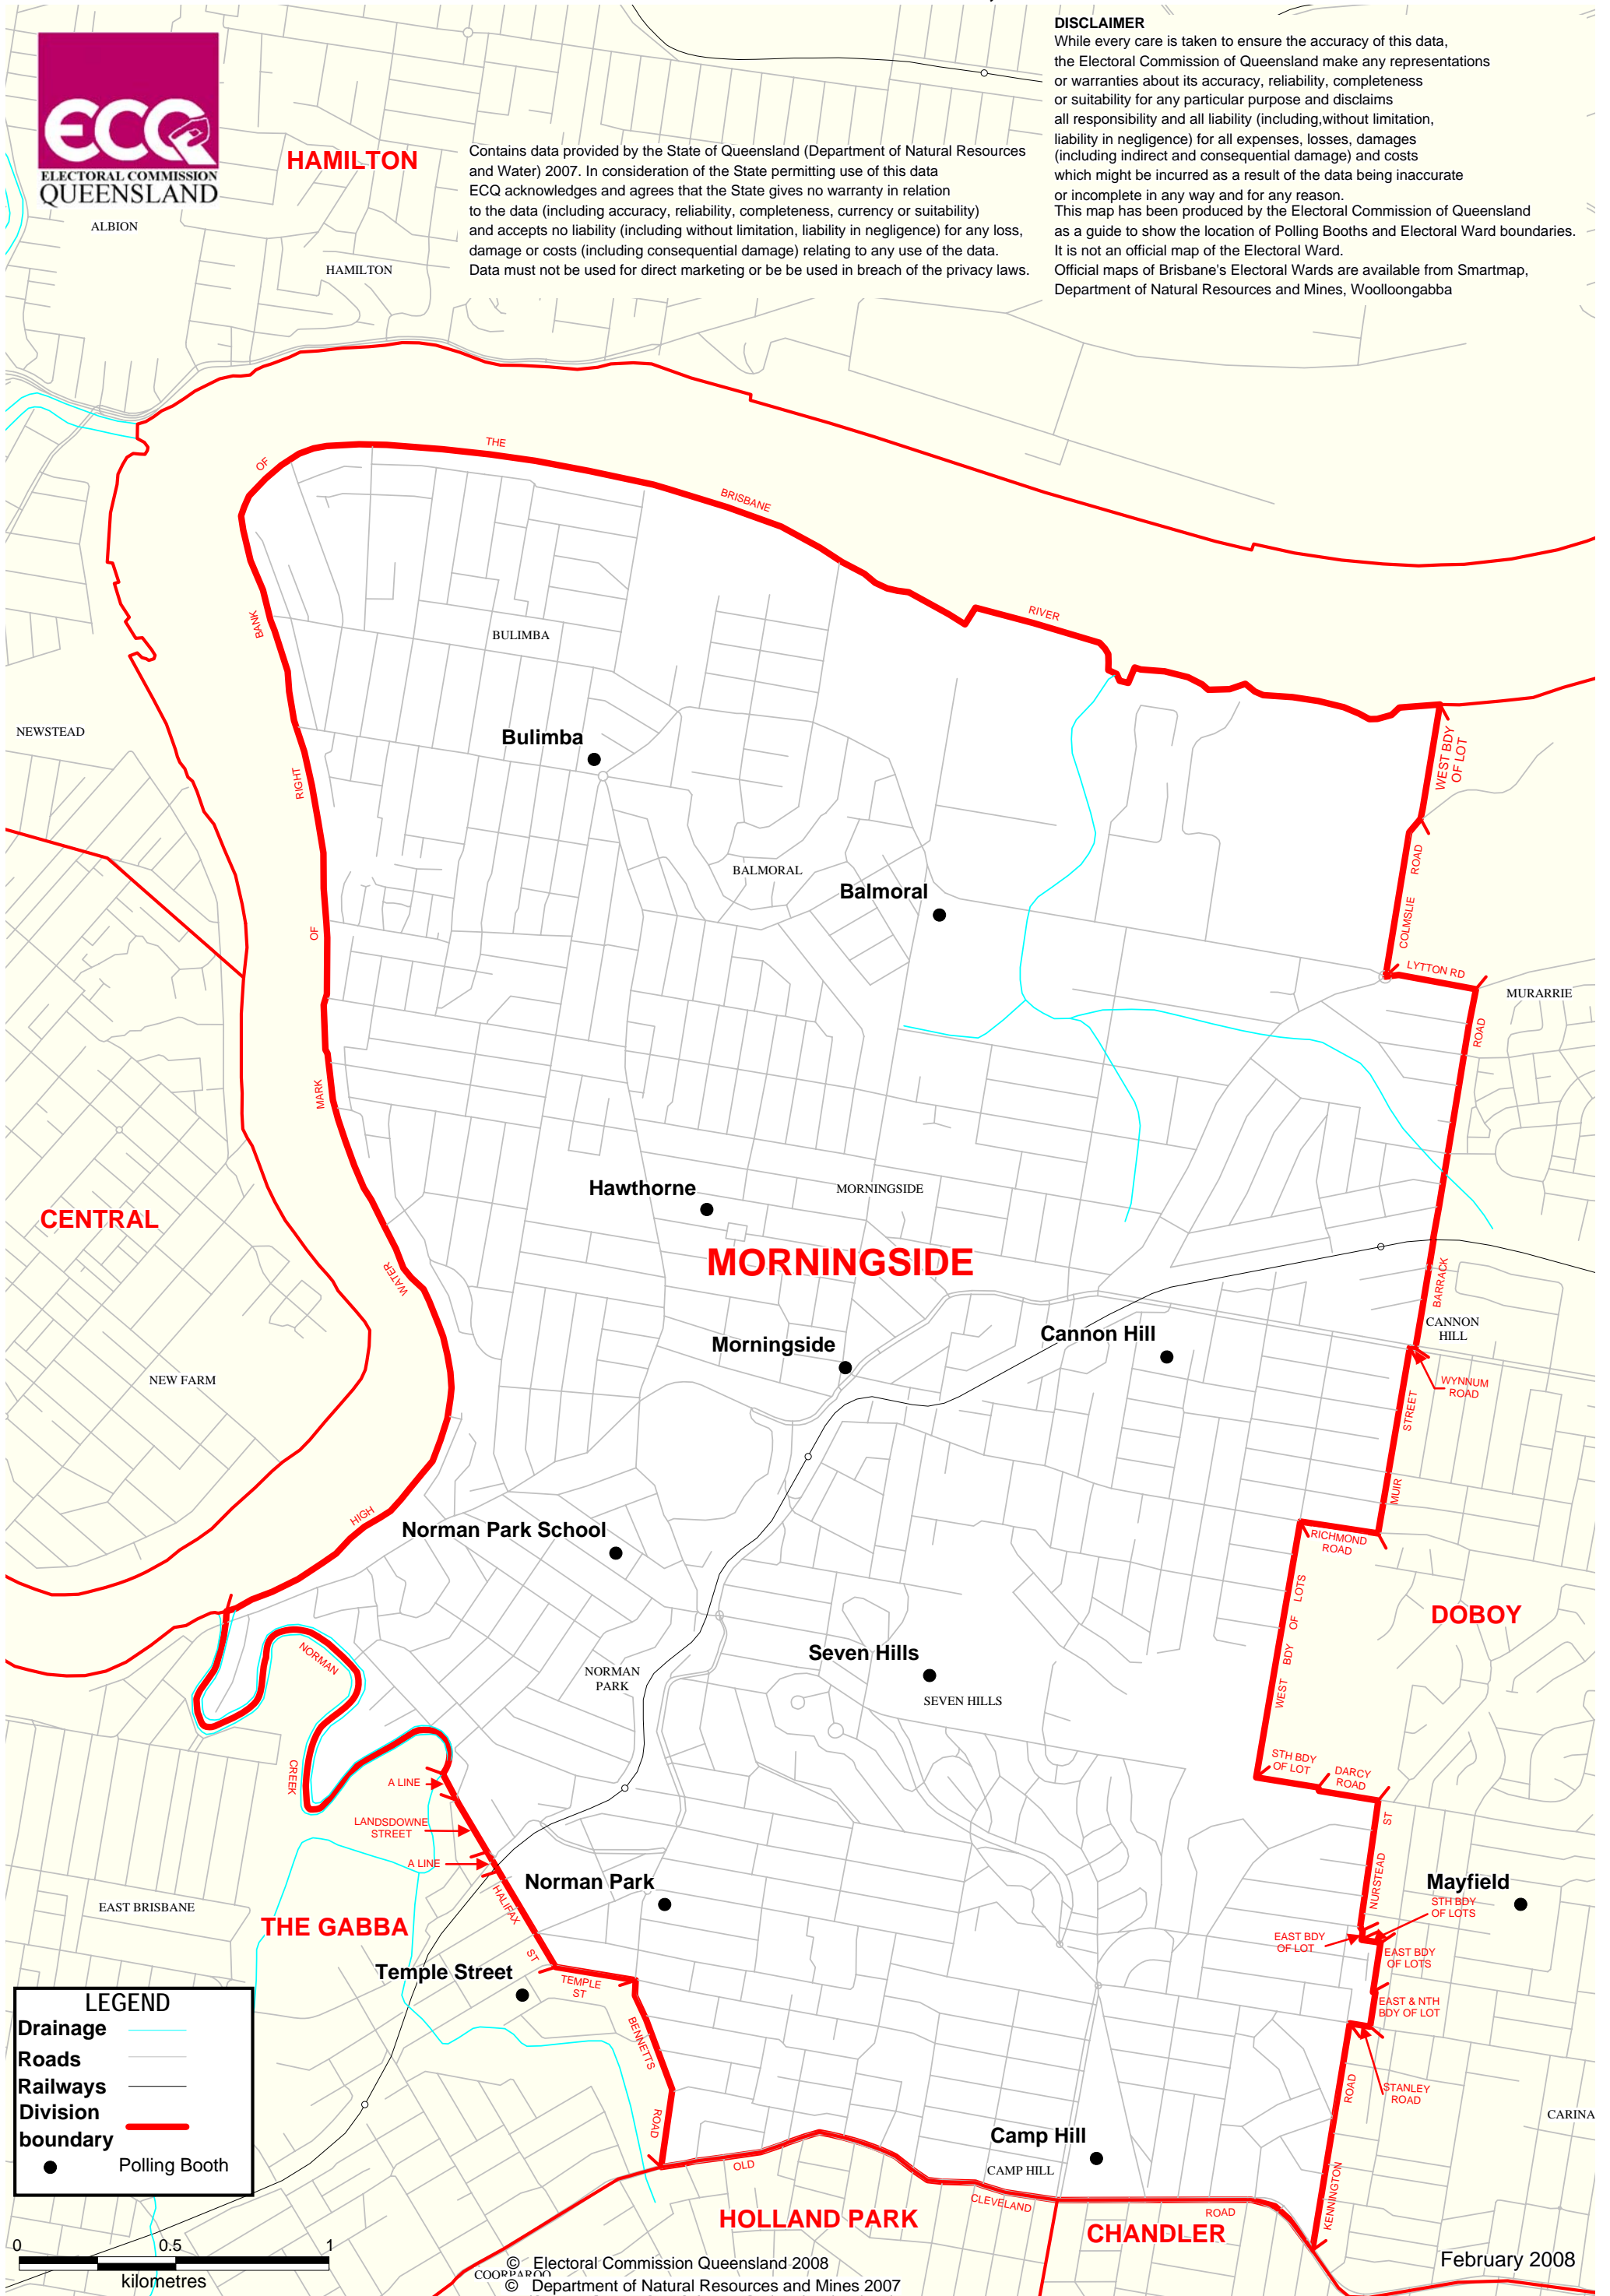

BRISBANE CITY COUNCIL ELECTION 2008 SHOWING POLLING BOOTH LOCATIONS.
MORNINGSIDE Ward Electors at close of Roll: 25,786 No. of Booths: 12

HAMILTON

Contains data provided by the State of Queensland (Department of Natural Resources and Water) 2007. In consideration of the State permitting use of this data ECQ acknowledges and agrees that the State gives no warranty in relation to the data (including accuracy, reliability, completeness, currency or suitability) and accepts no liability (including without limitation, liability in negligence) for any loss, damage or costs (including consequential damage) relating to any use of the data. Data must not be used for direct marketing or be used in breach of the privacy laws.

DISCLAIMER

While every care is taken to ensure the accuracy of this data, the Electoral Commission of Queensland make any representations or warranties about its accuracy, reliability, completeness or suitability for any particular purpose and disclaims all responsibility and all liability (including, without limitation, liability in negligence) for all expenses, losses, damages (including indirect and consequential damage) and costs which might be incurred as a result of the data being inaccurate or incomplete in any way and for any reason. This map has been produced by the Electoral Commission of Queensland as a guide to show the location of Polling Booths and Electoral Ward boundaries. It is not an official map of the Electoral Ward. Official maps of Brisbane's Electoral Wards are available from Smartmap, Department of Natural Resources and Mines, Woolloongabba

LEGEND

- Drainage
- Roads
- Railways
- Division boundary
- Polling Booth