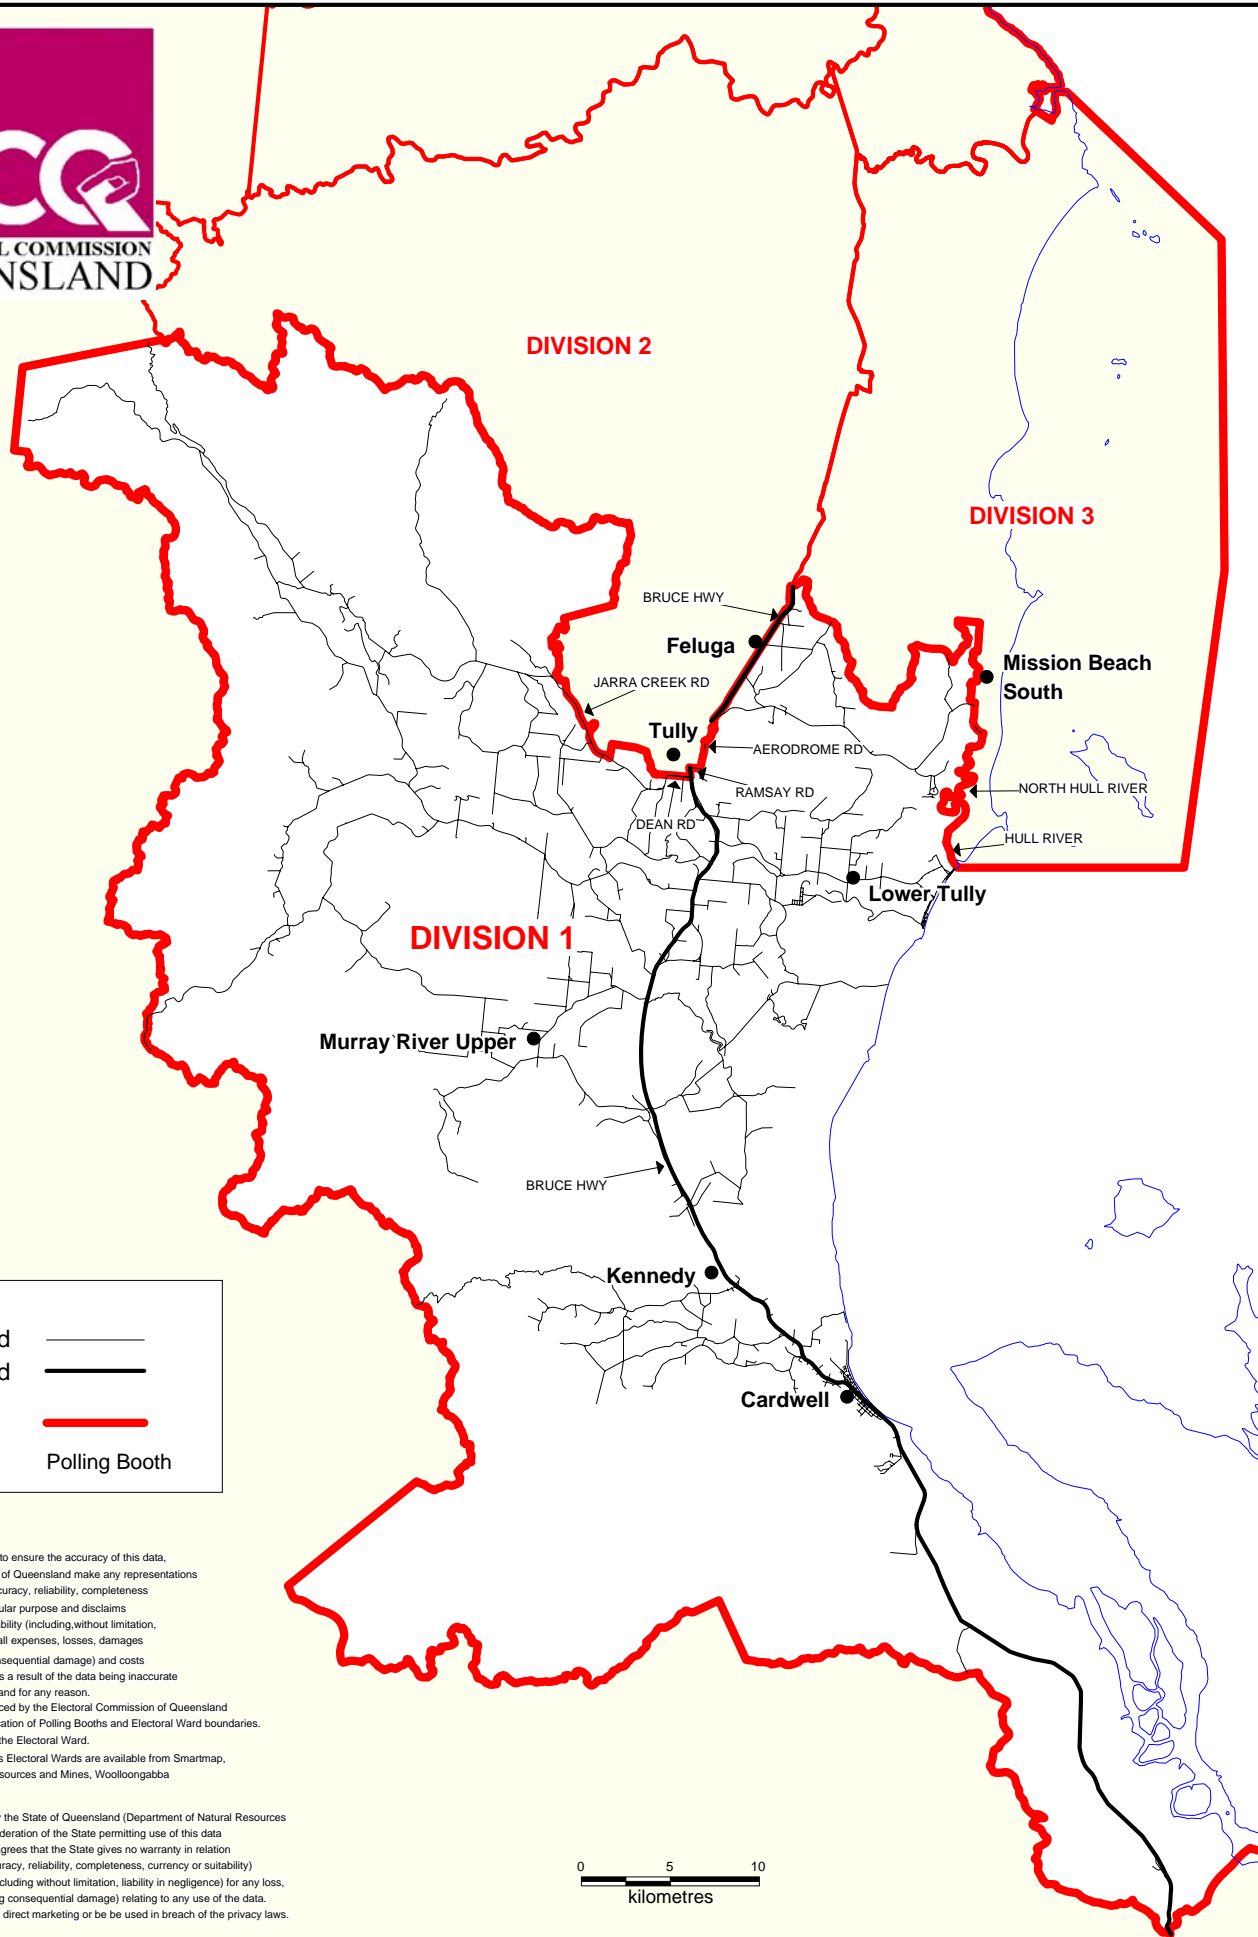

CASSOWARY COAST REGIONAL COUNCIL ELECTION 2008 SHOWING POLLING BOOTH LOCATIONS

Division 1

Electors at close of Roll: 3,018

No. of Booths: 7

LEGEND

Minor Road	—
Major Road	—
Divisional Boundary	—
	● Polling Booth