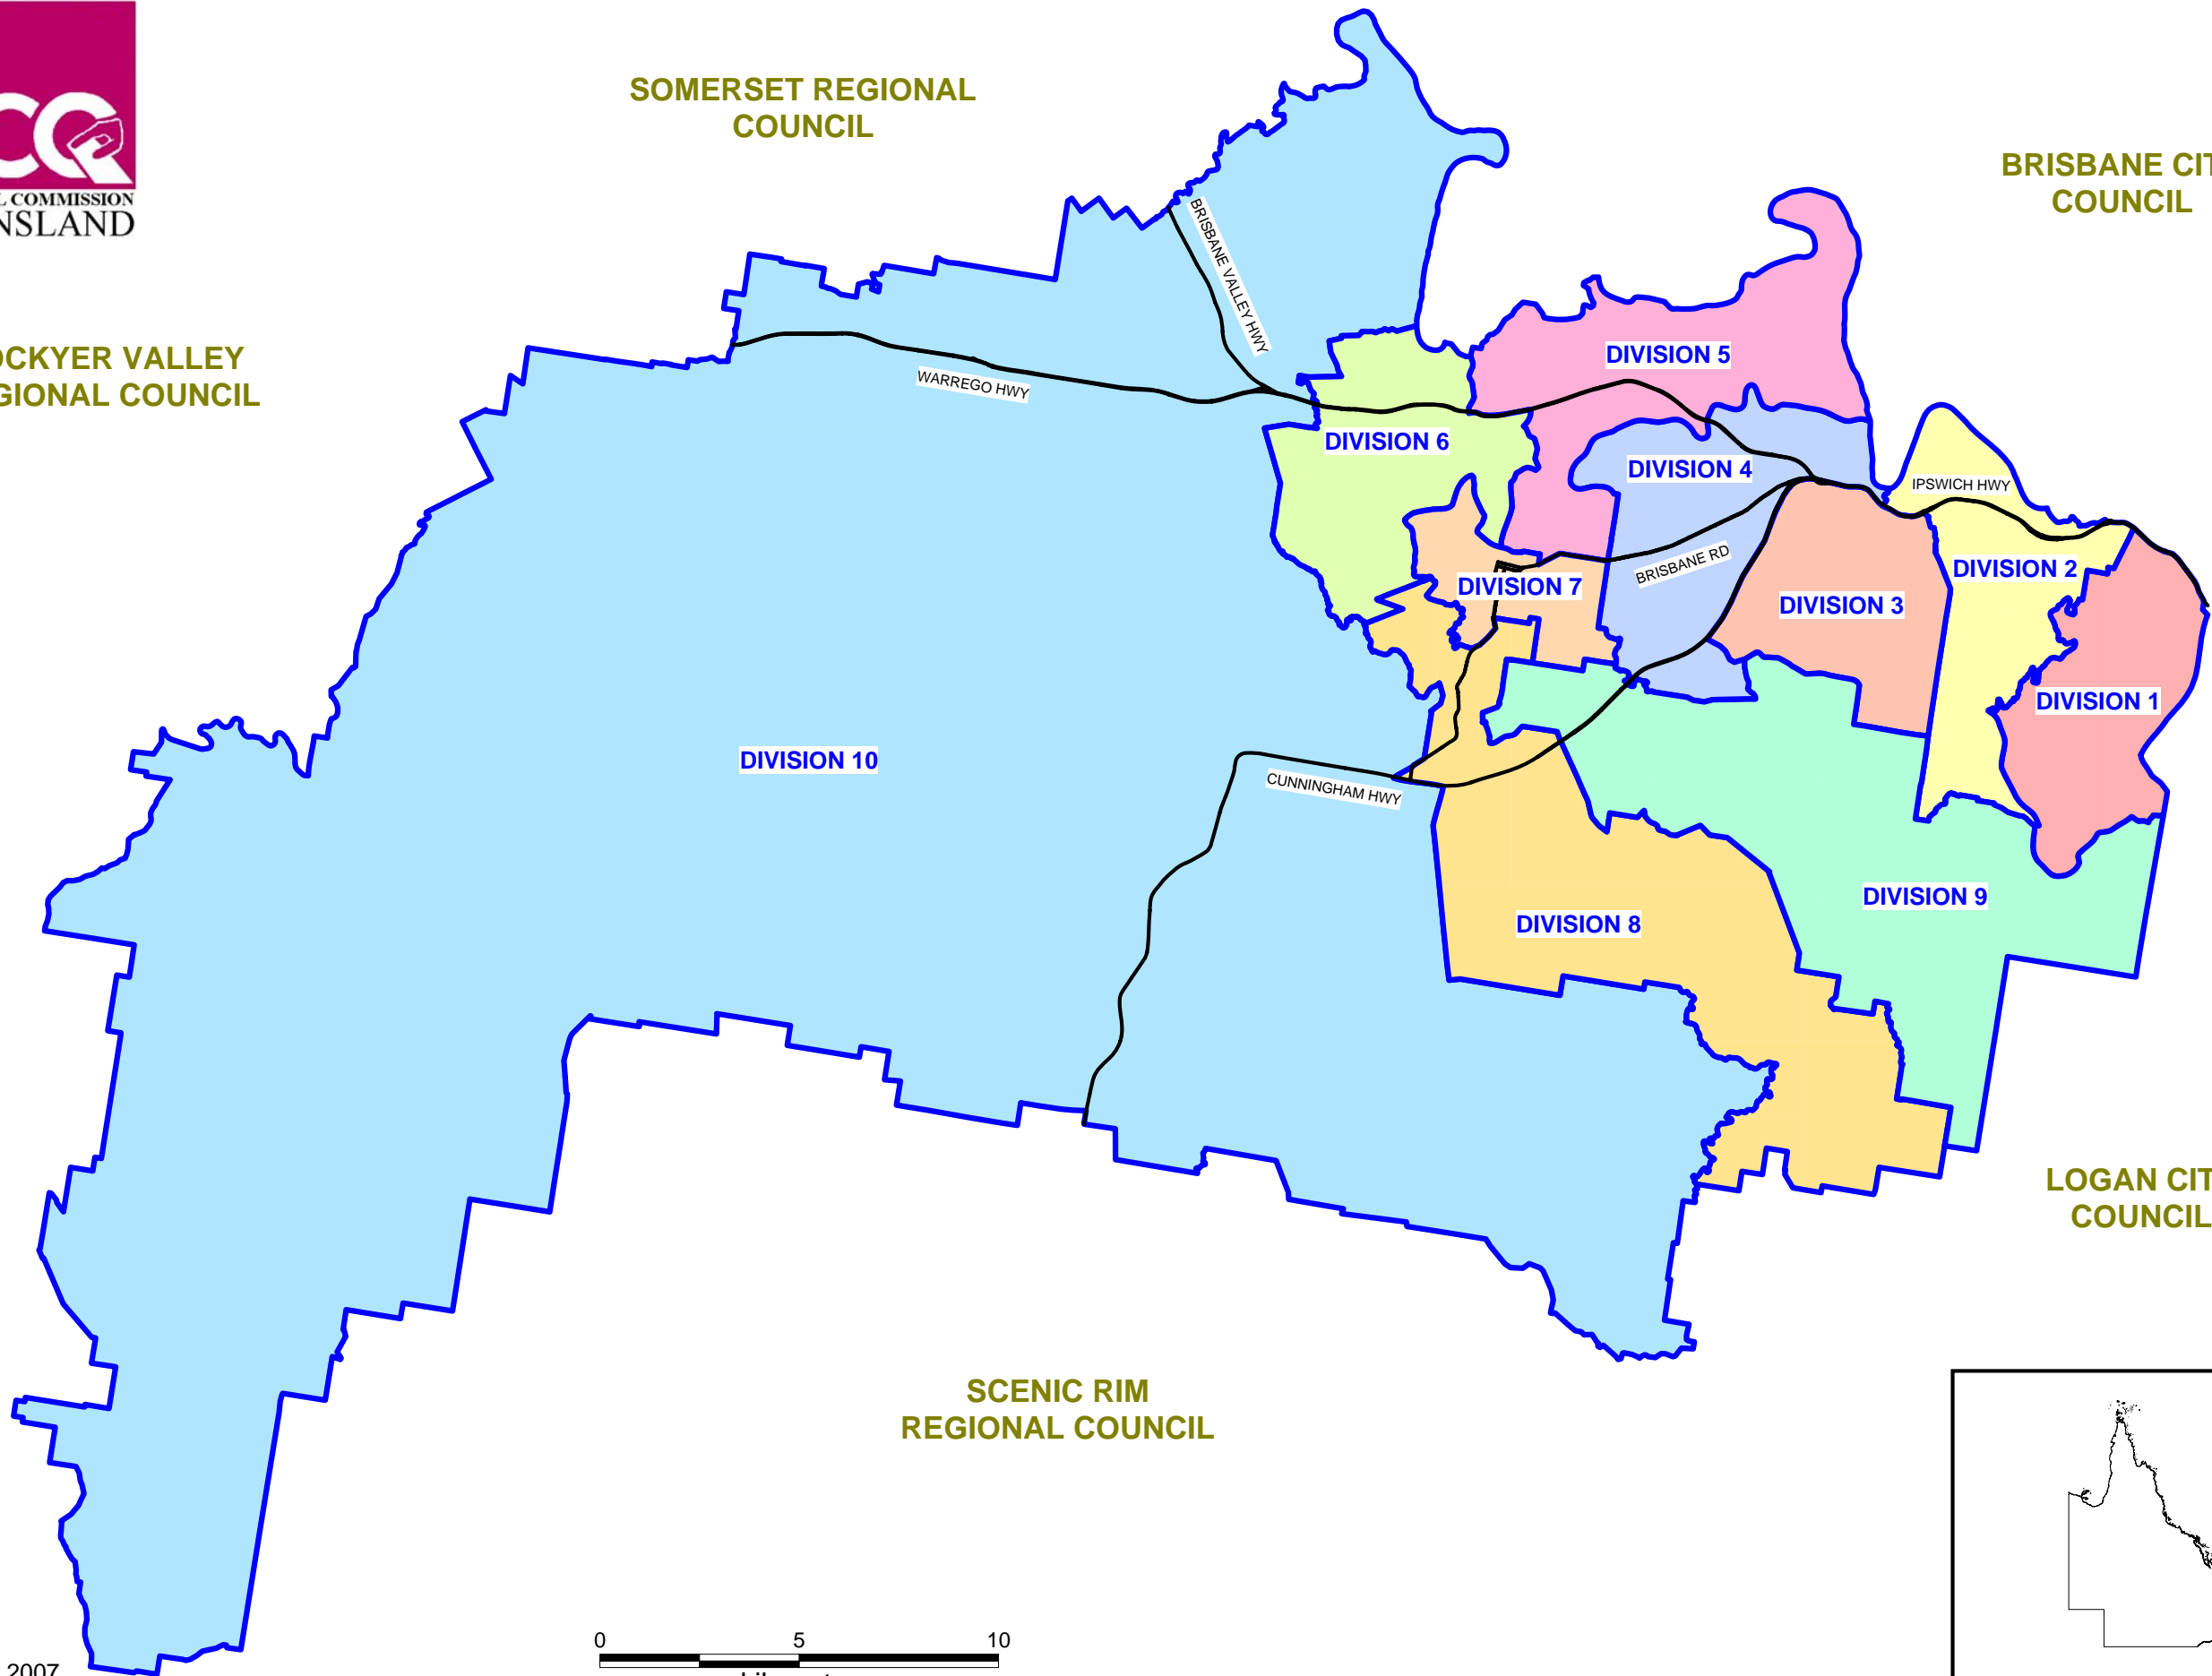

Ipswich City Council - Overview Map

LOCKYER VALLEY
REGIONAL COUNCIL

SOMERSET REGIONAL
COUNCIL

BRISBANE CITY
COUNCIL

15 September 2007

© Electoral Commission Queensland 2007