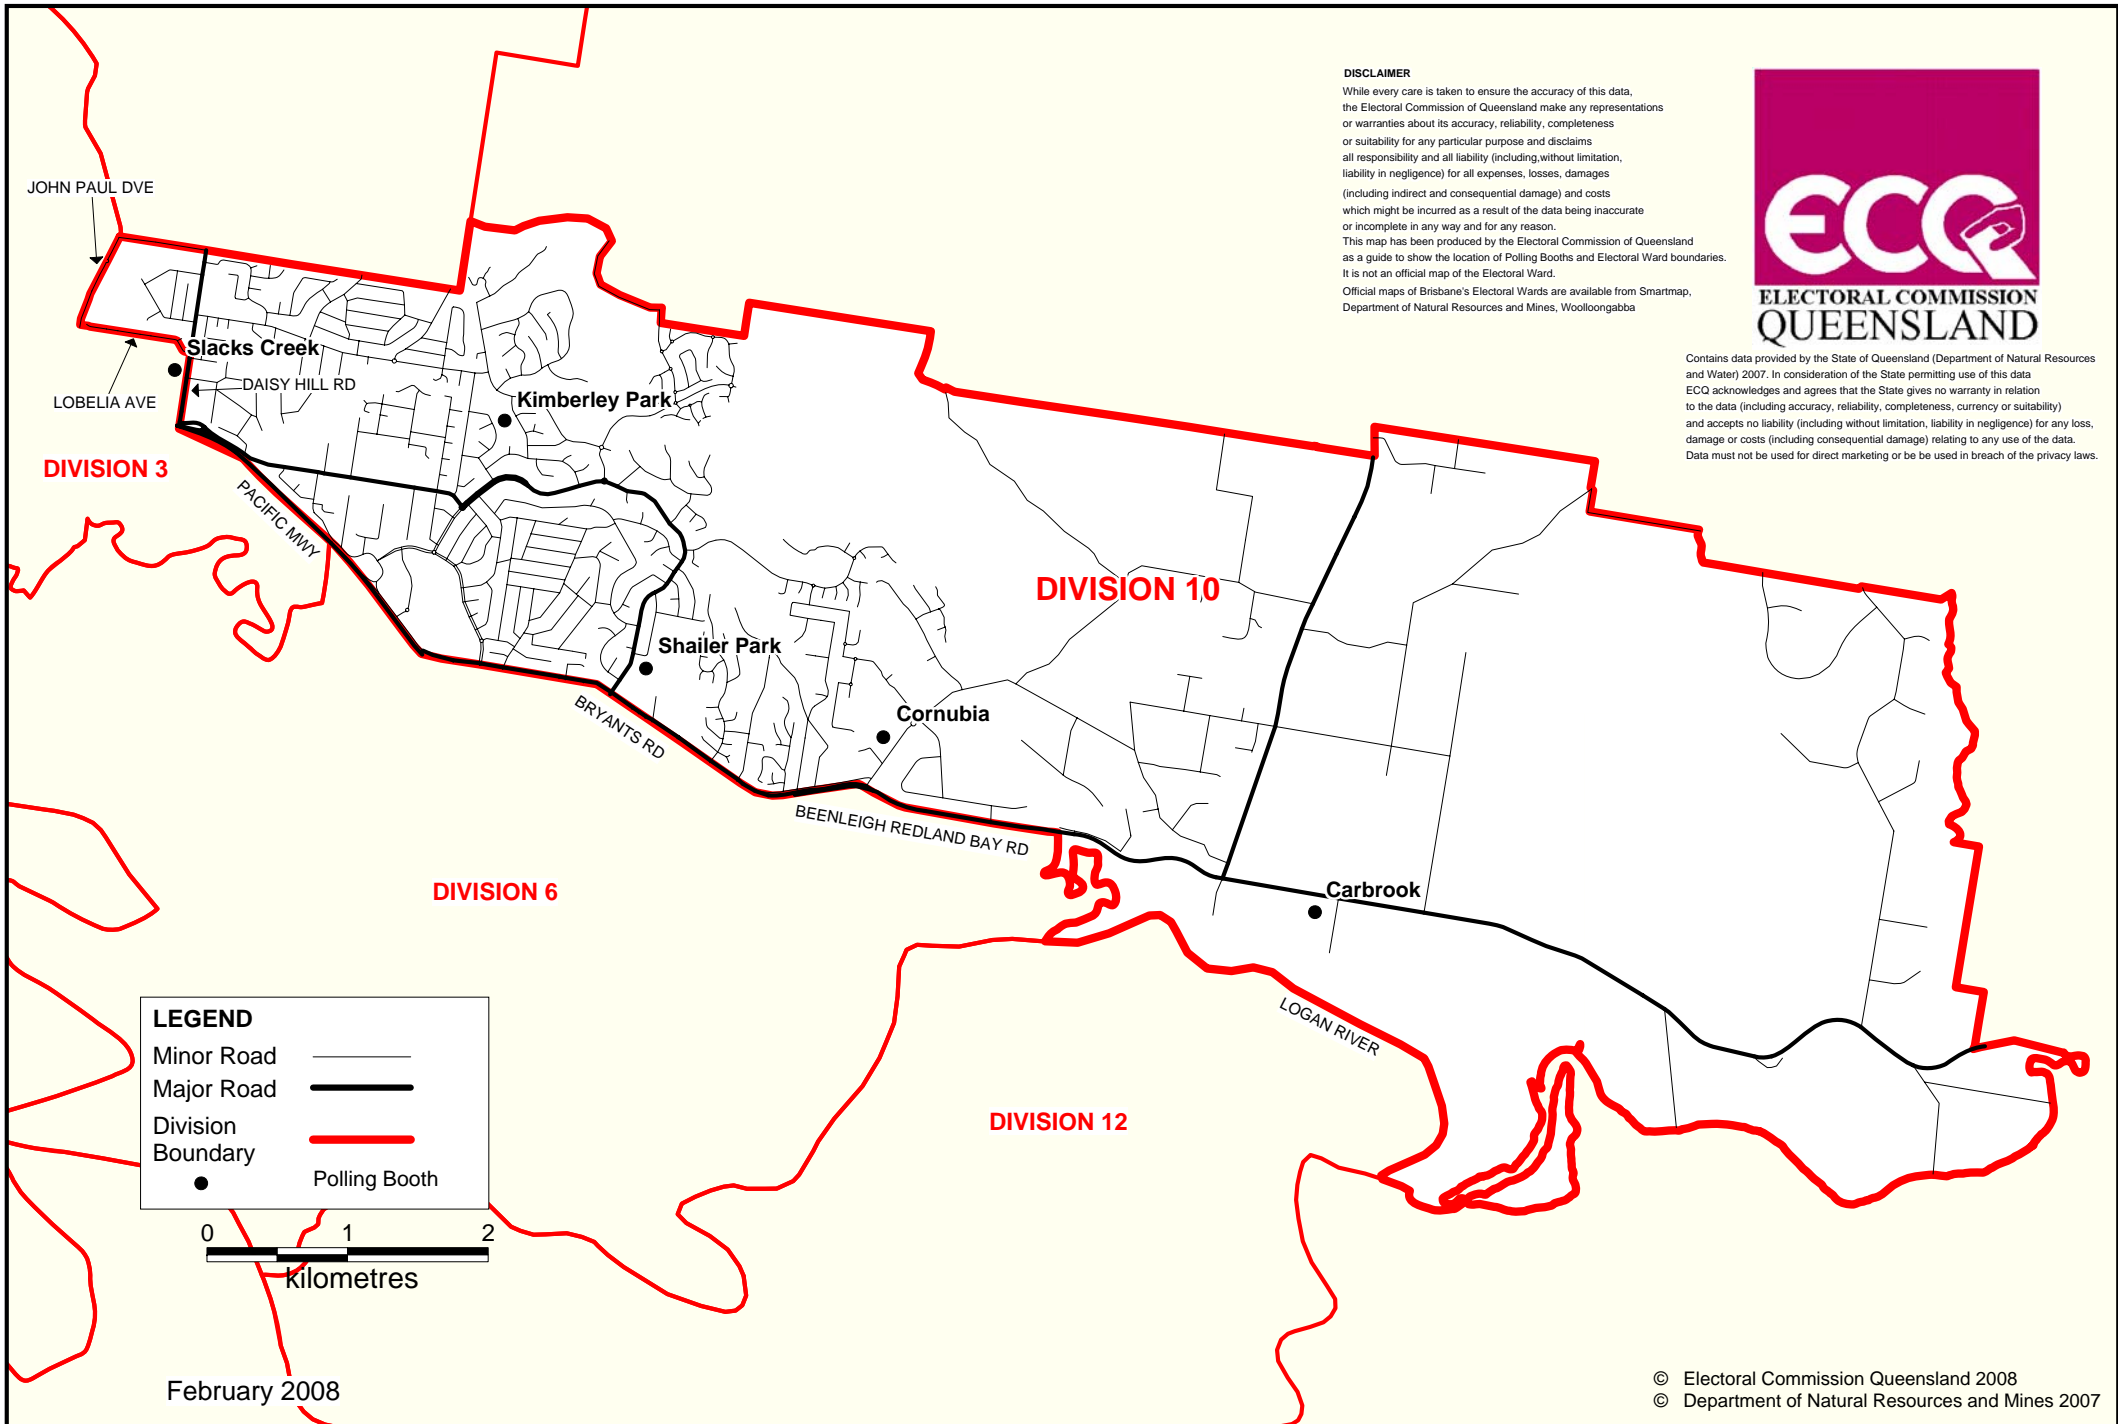

LOGAN CITY COUNCIL ELECTION 2008 SHOWING POLLING BOOTH LOCATIONS
Division 10   **Electors at close of Roll: 13,158**   **No. of Booths: 5**

DISCLAIMER

DIVISION 3

DIVISION 10

DIVISION 6

DIVISION 12

LEGEND

Minor Road	—
Major Road	—
Division Boundary	—
Polling Booth	●

February 2008