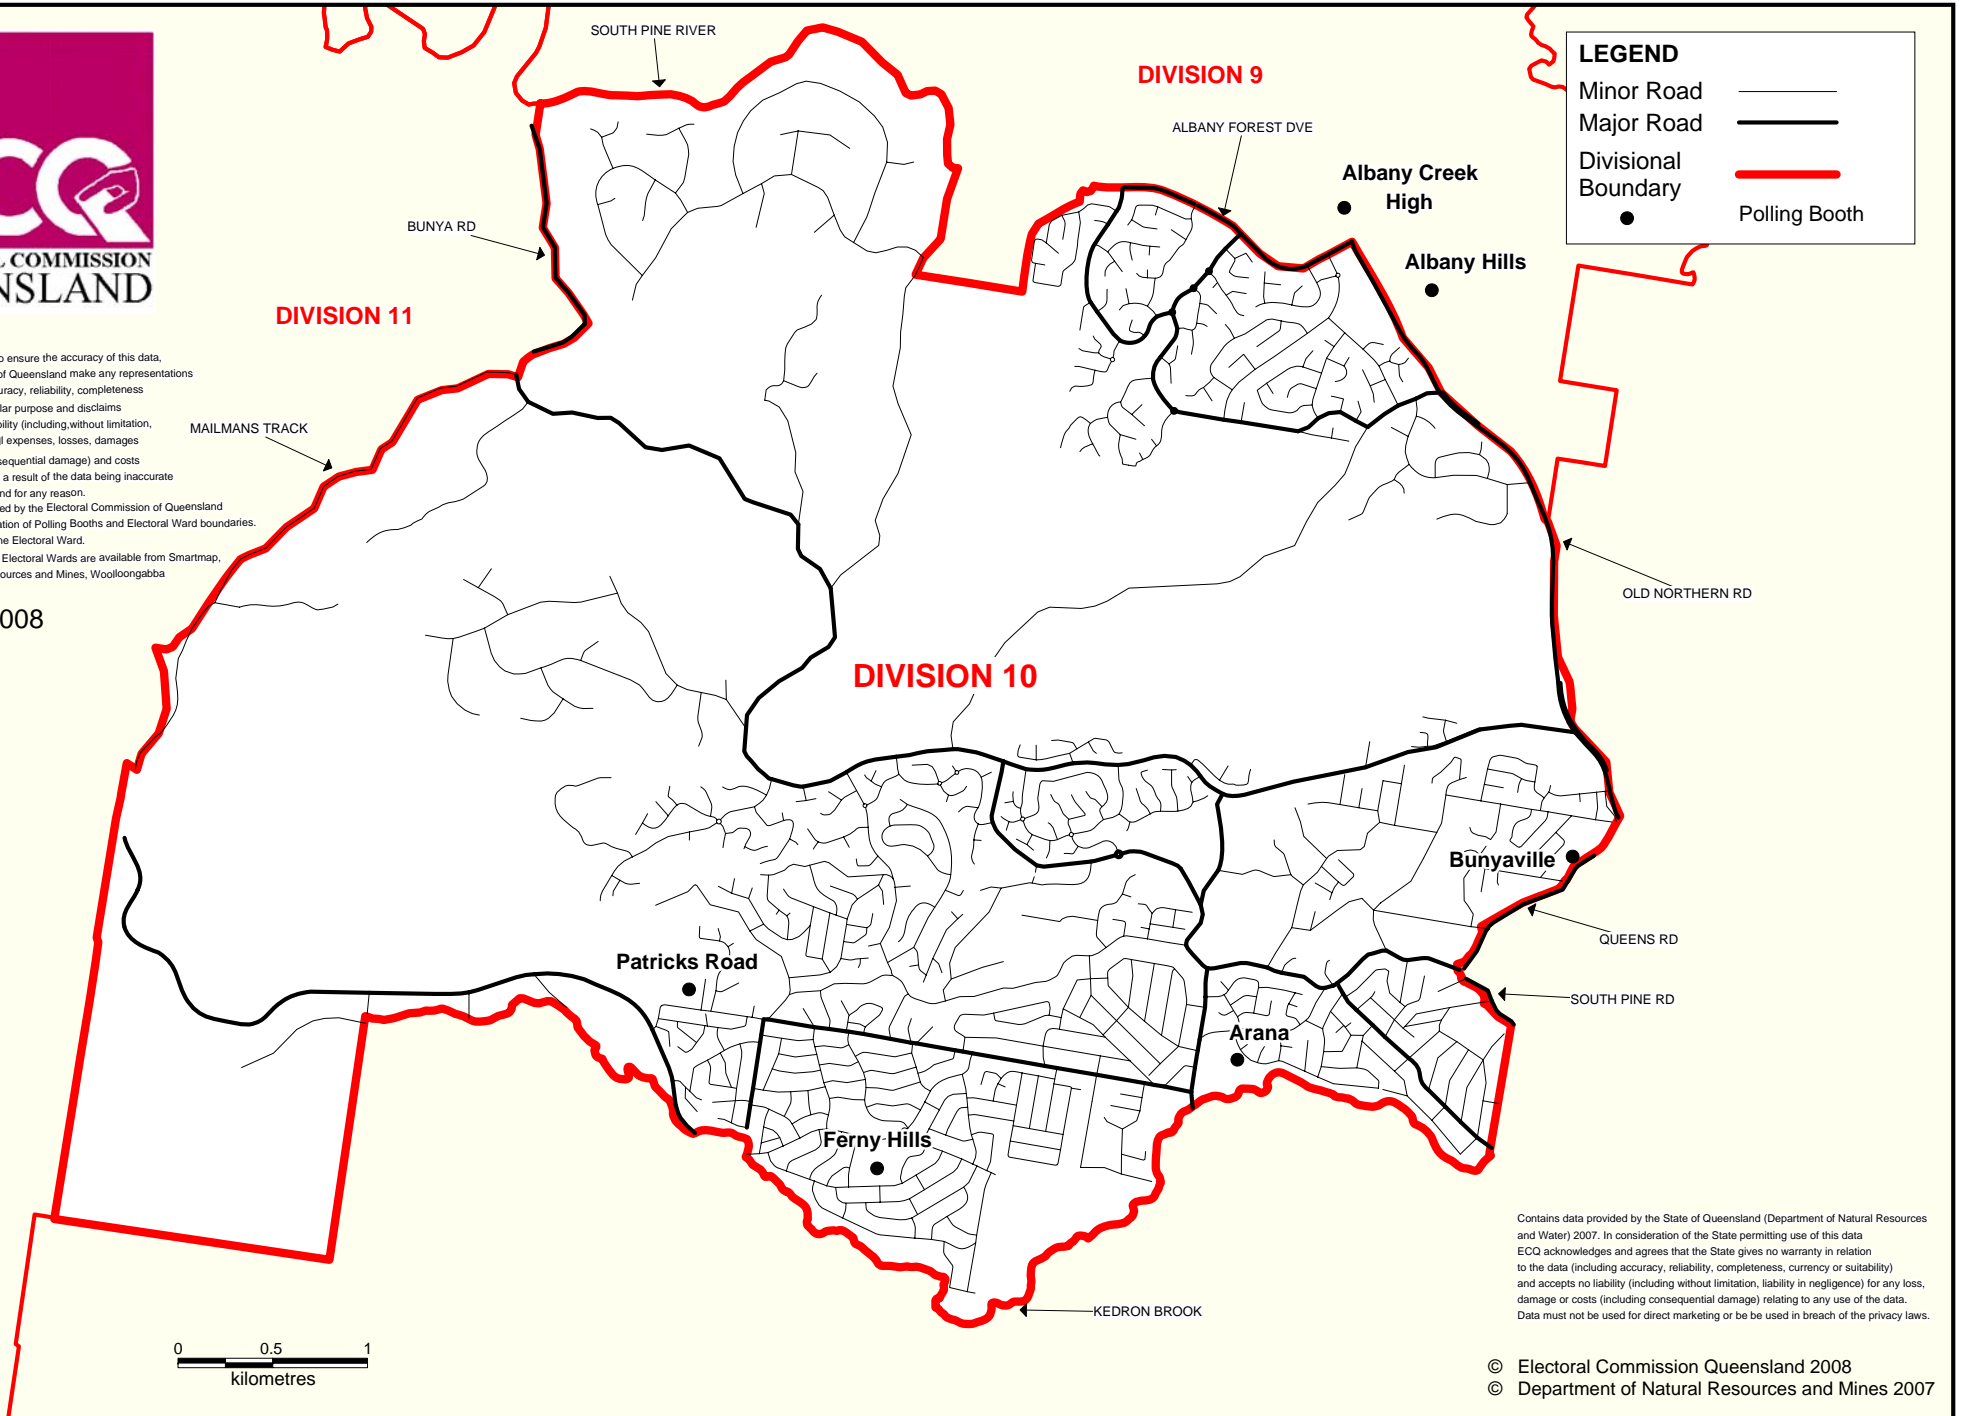

DISCLAIMER

February 2008