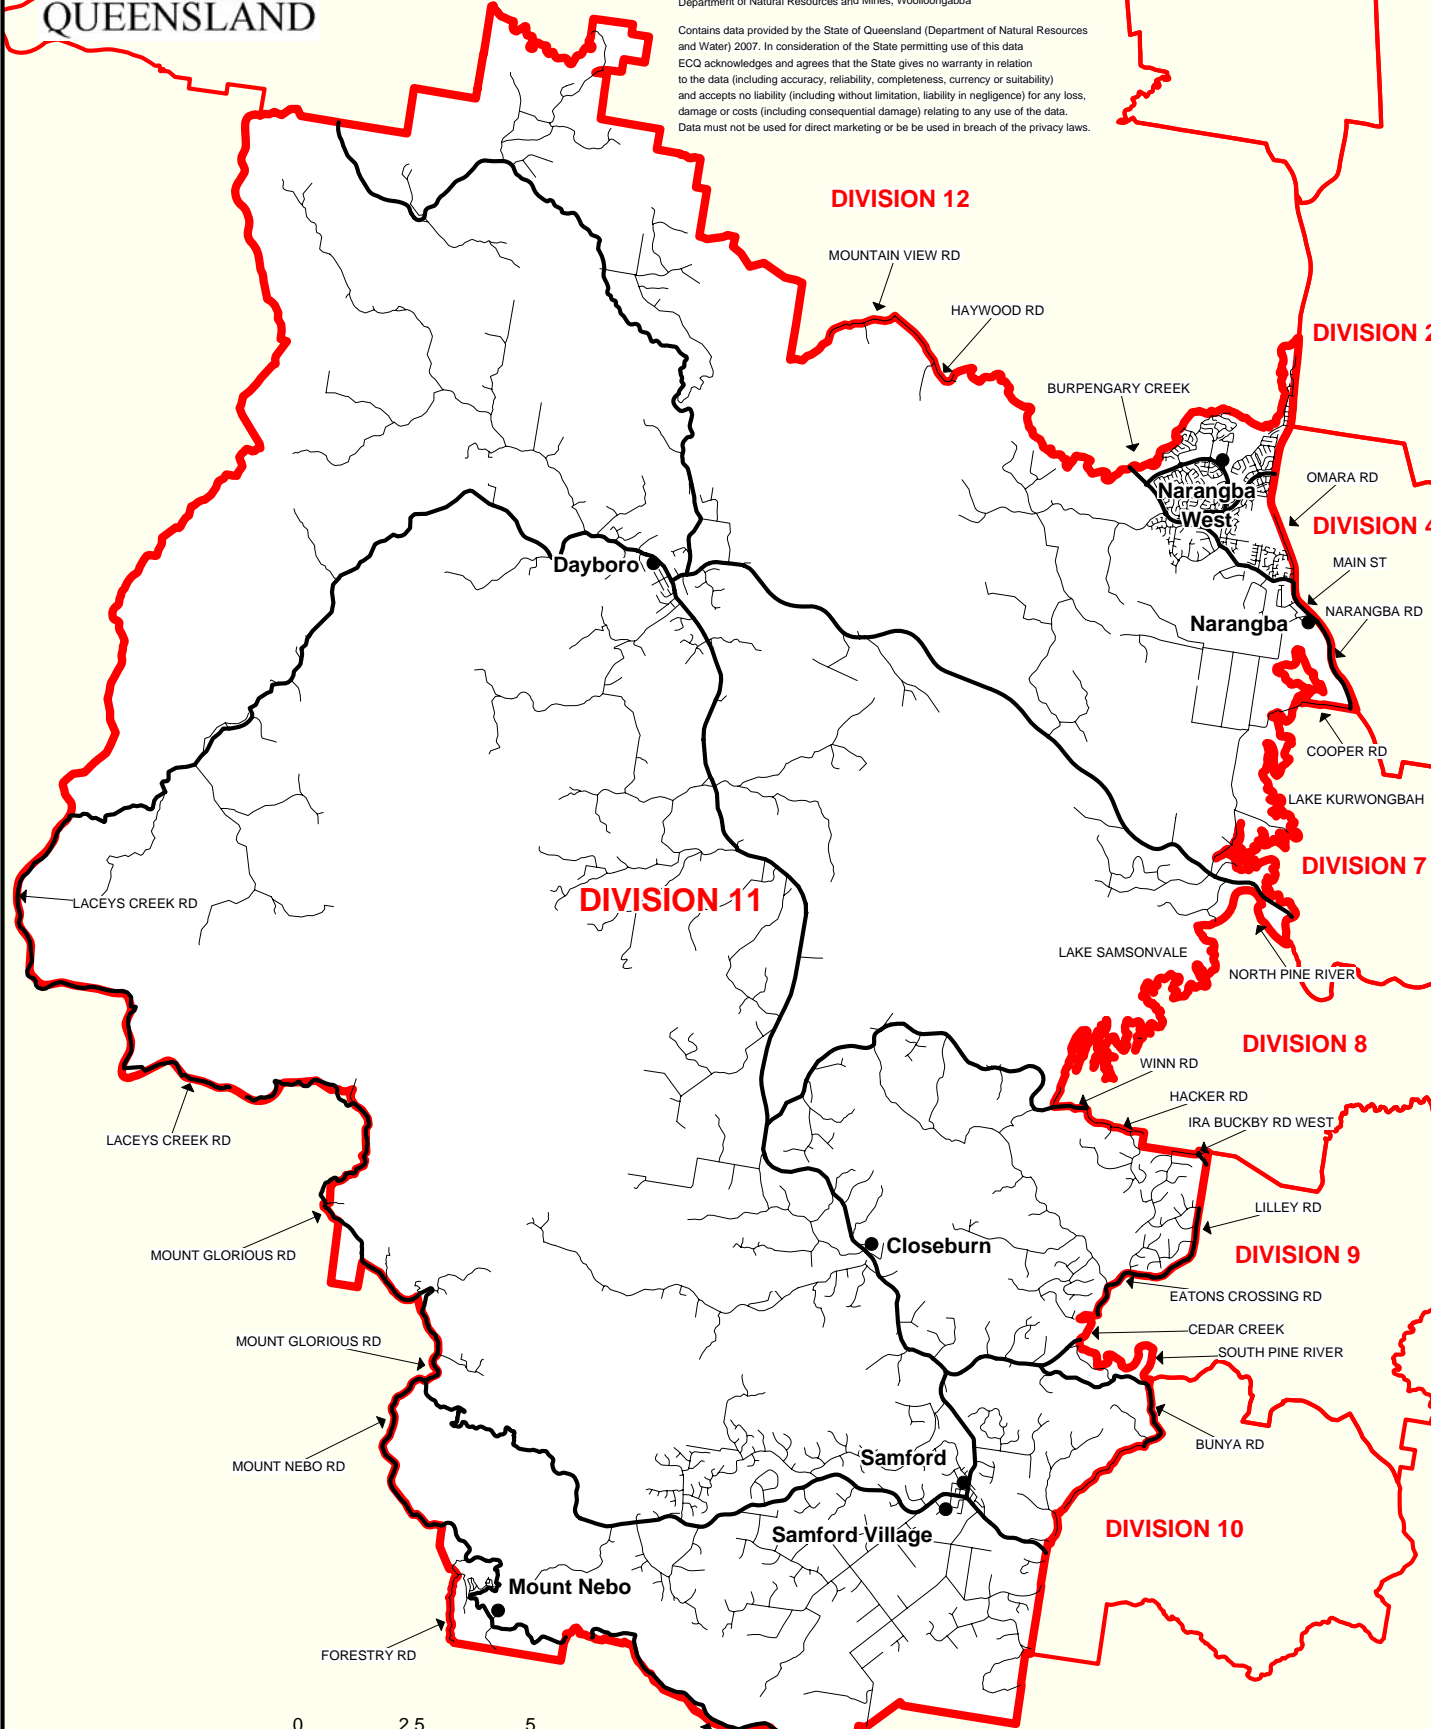

DISCLAIMER

LEGEND

- Minor Road
- Major Road
- Divisional Boundary
- Polling Booth