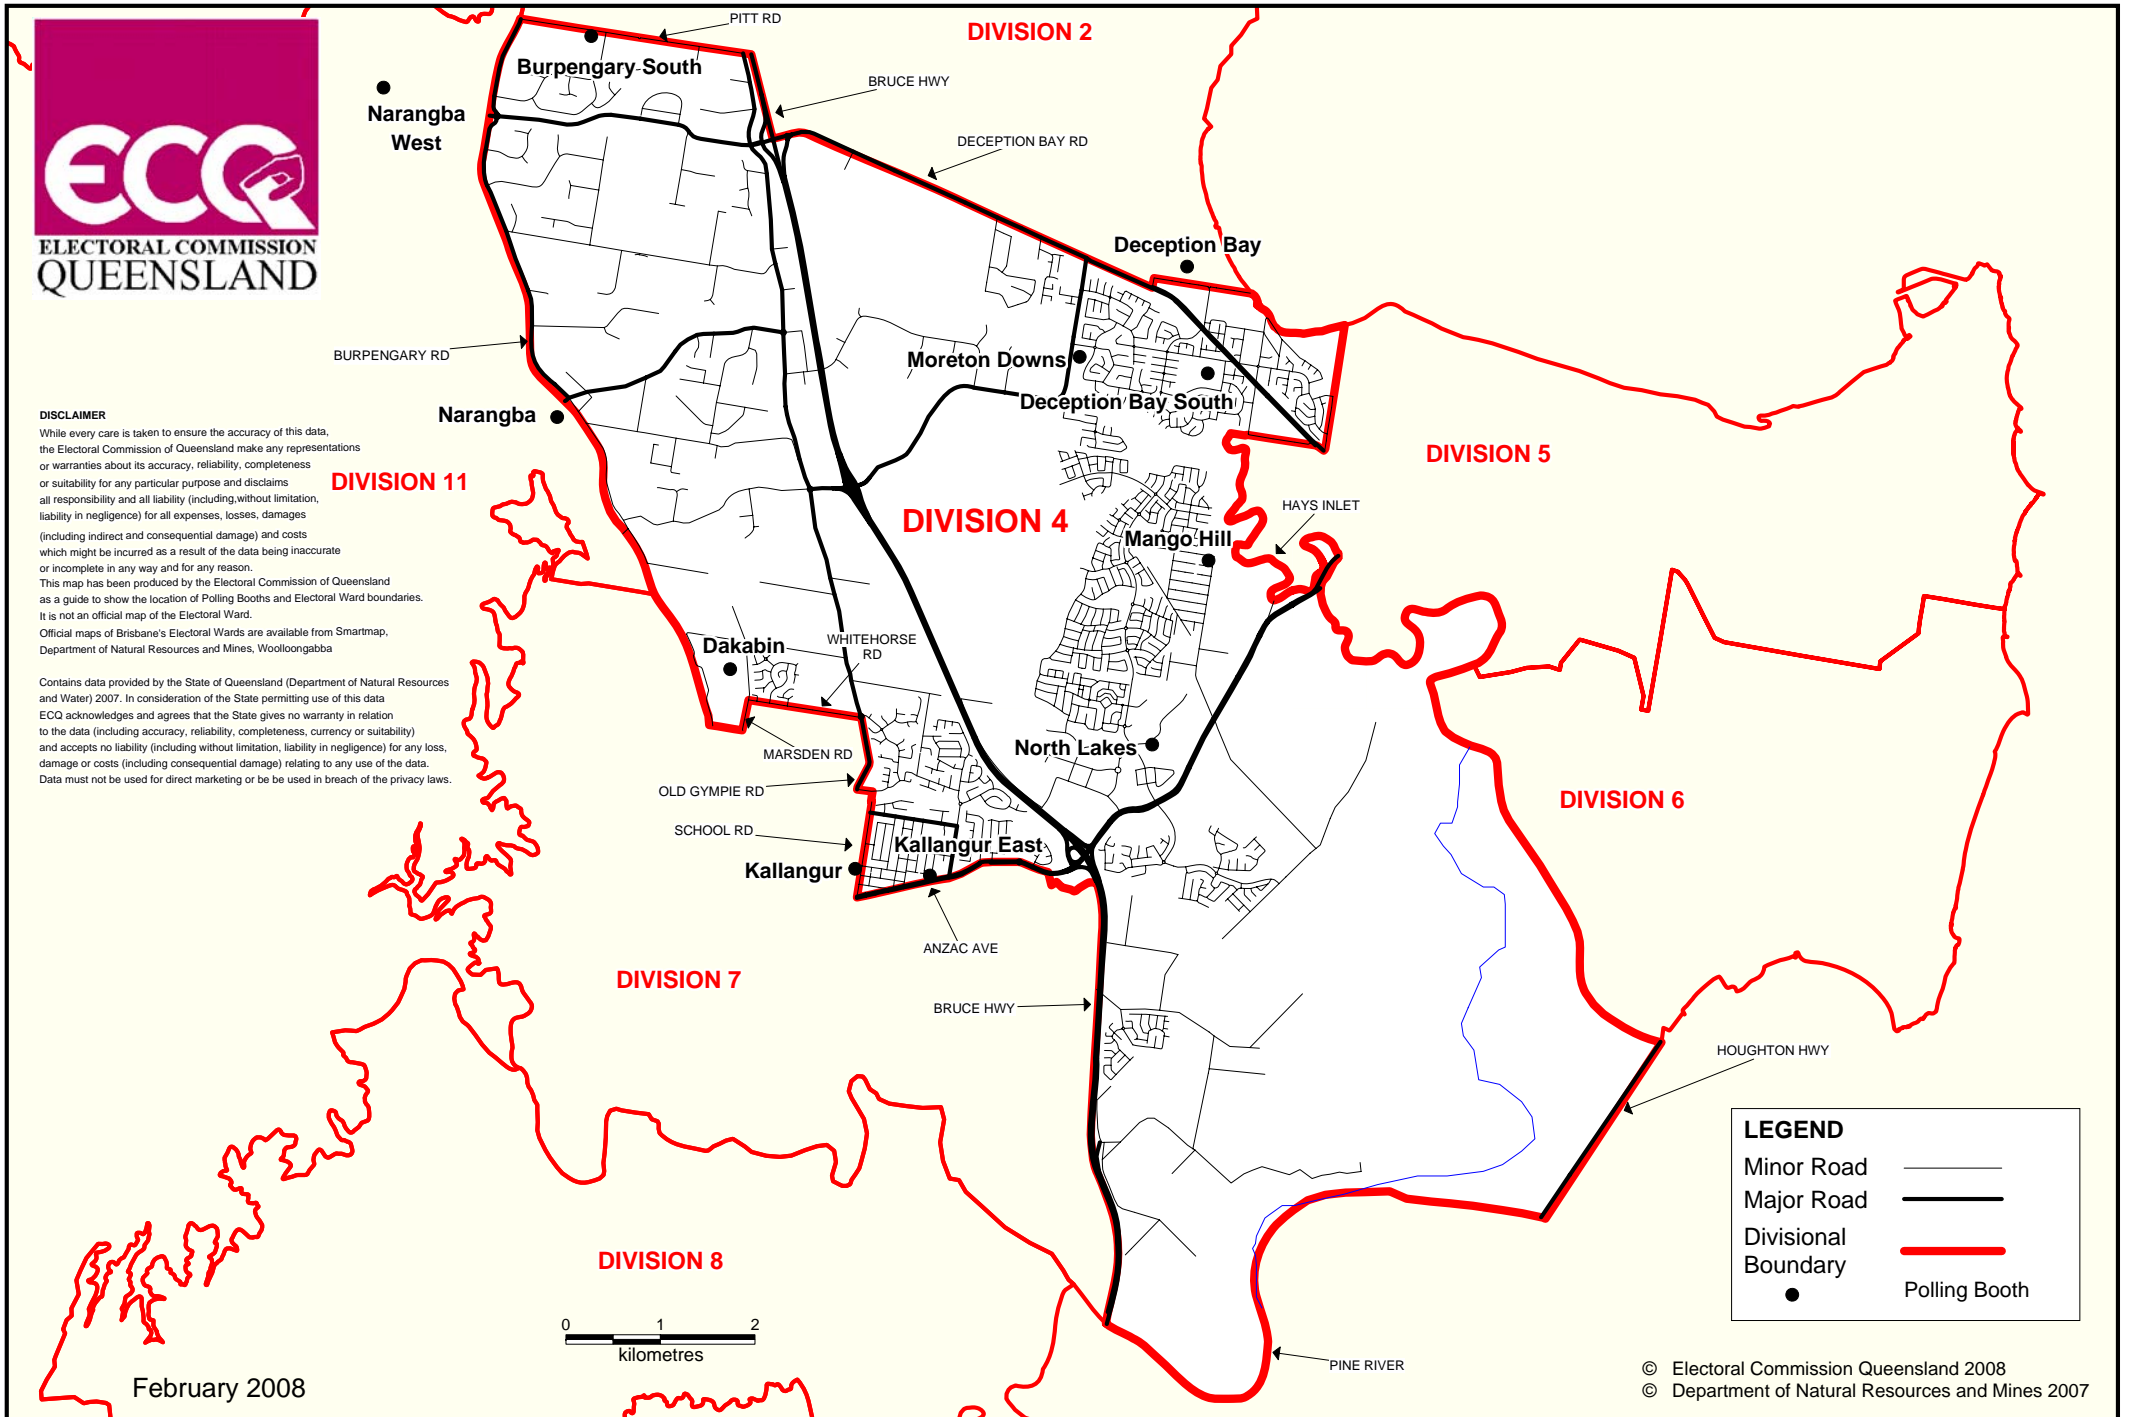

DISCLAIMER

LEGEND

- Minor Road
- Major Road
- Divisional Boundary
- Polling Booth