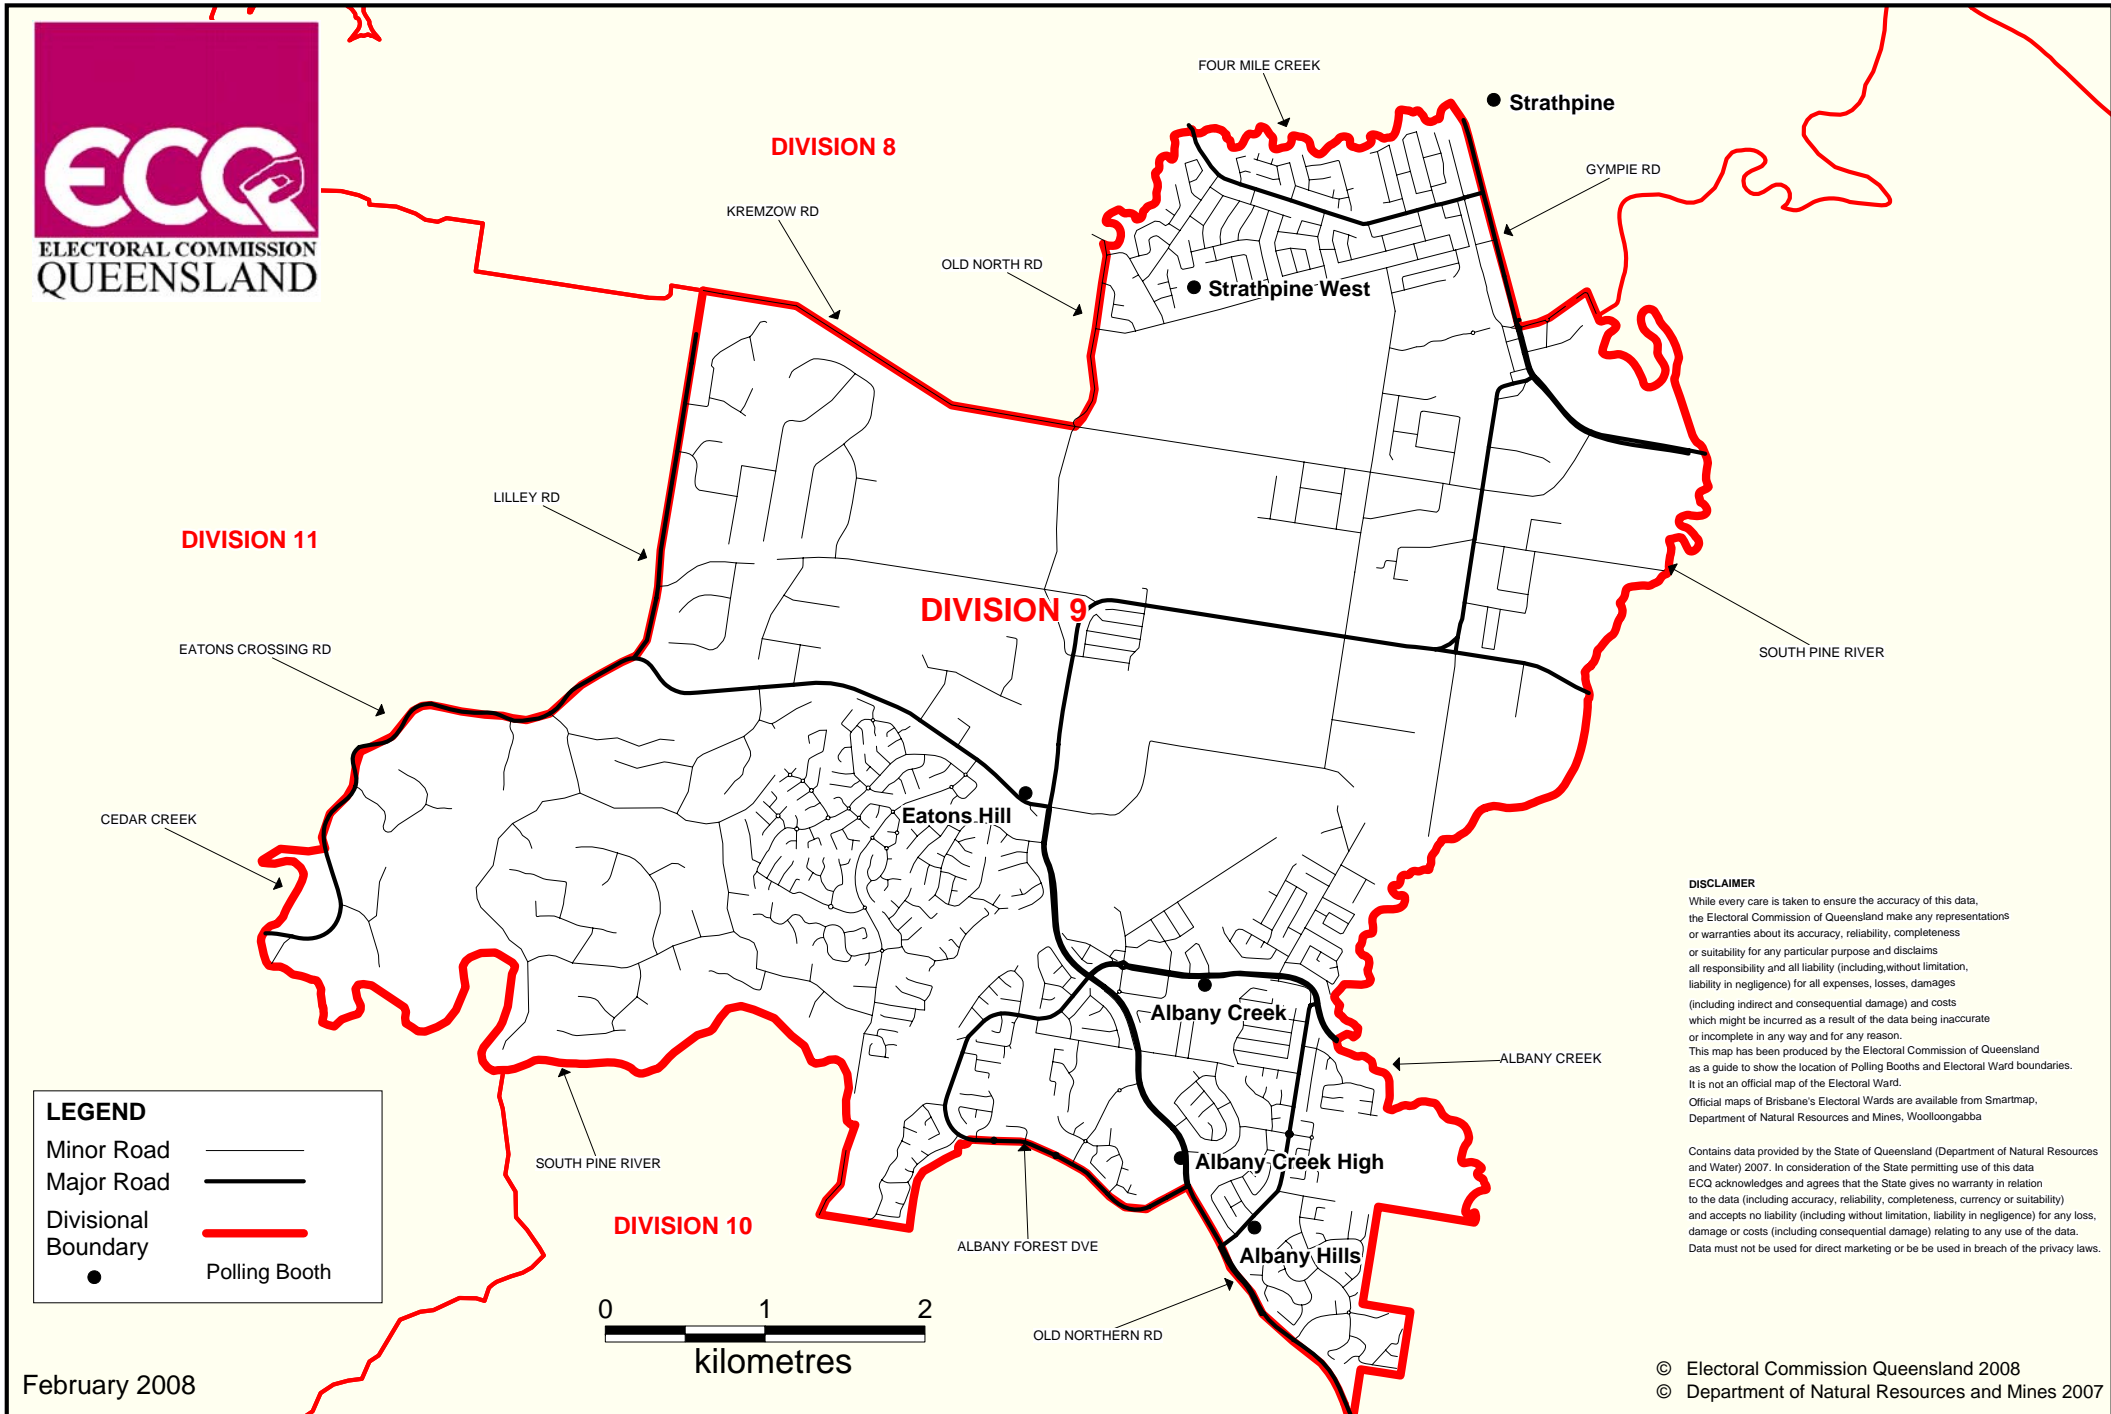

MORETON BAY REGIONAL COUNCIL ELECTION 2008 SHOWING POLLING BOOTH LOCATIONS

Division 9

Electors at close of Roll: 17,803

No. of Booths: 6

LEGEND

Minor Road	
Major Road	
Divisional Boundary	
Polling Booth	

DISCLAIMER
While every care is taken to ensure the accuracy of this data, the Electoral Commission of Queensland make any representations or warranties about its accuracy, reliability, completeness or suitability for any particular purpose and disclaims all responsibility and all liability (including, without limitation, liability in negligence) for all expenses, losses, damages (including indirect and consequential damage) and costs which might be incurred as a result of the data being inaccurate or incomplete in any way and for any reason. This map has been produced by the Electoral Commission of Queensland as a guide to show the location of Polling Booths and Electoral Ward boundaries. It is not an official map of the Electoral Ward. Official maps of Brisbane's Electoral Wards are available from Smartmap, Department of Natural Resources and Mines, Woolloongabba