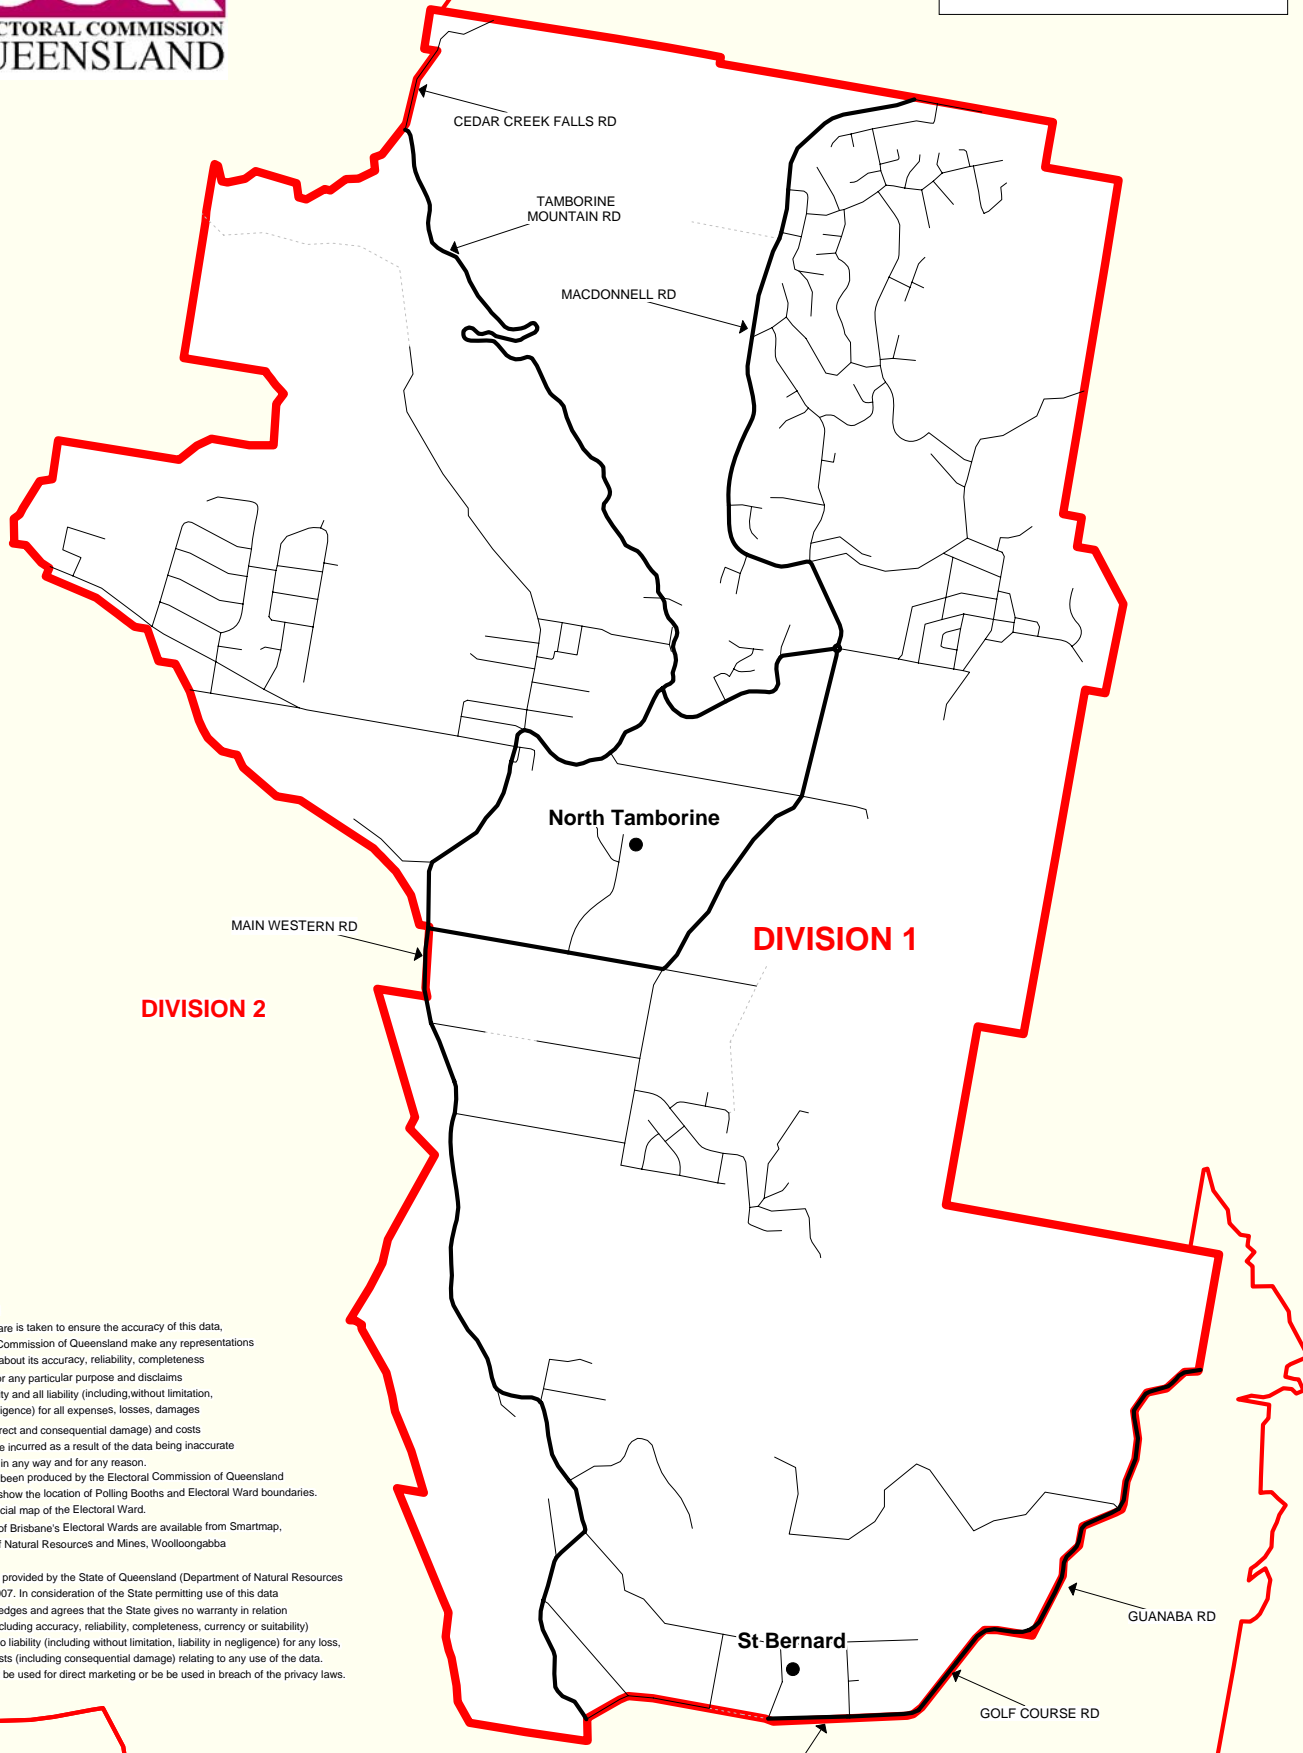

LEGEND	
Minor Road	—
Major Road	—
Divisional Boundary	—
	●
	Polling Booth