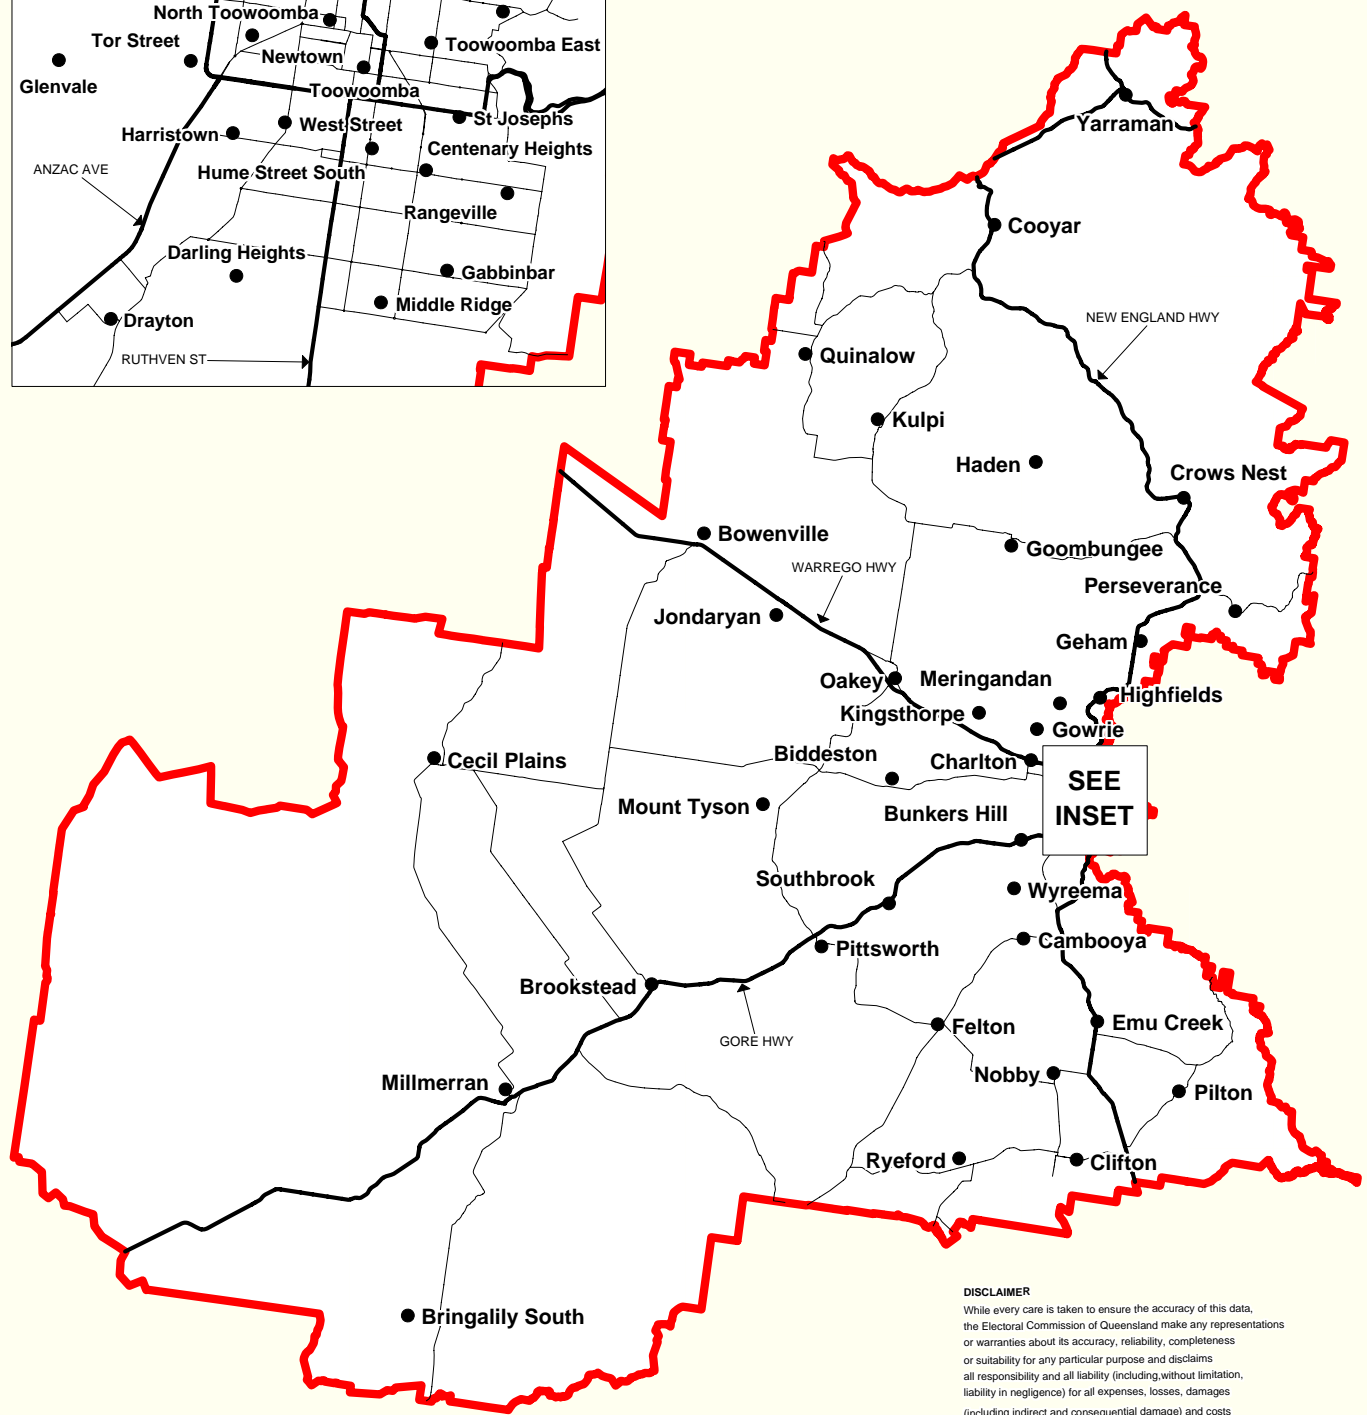

TOOWOOMBA REGIONAL COUNCIL ELECTION 2008 SHOWING POLLING BOOTH LOCATIONS
Electors at close of Roll: 98,313 No.of Booths: 60

SEE INSET

DISCLAIMER
While every care is taken to ensure the accuracy of this data, the Electoral Commission of Queensland make any representations or warranties about its accuracy, reliability, completeness or suitability for any particular purpose and disclaims all responsibility and all liability (including, without limitation, liability in negligence) for all expenses, losses, damages (including indirect and consequential damage) and costs which might be incurred as a result of the data being inaccurate or incomplete in any way and for any reason.
This map has been produced by the Electoral Commission of Queensland as a guide to show the location of Polling Booths and Electoral Ward boundaries. It is not an official map of the Electoral Ward.
Official maps of Brisbane's Electoral Wards are available from Smartmap, Department of Natural Resources and Mines, Woolloongabba