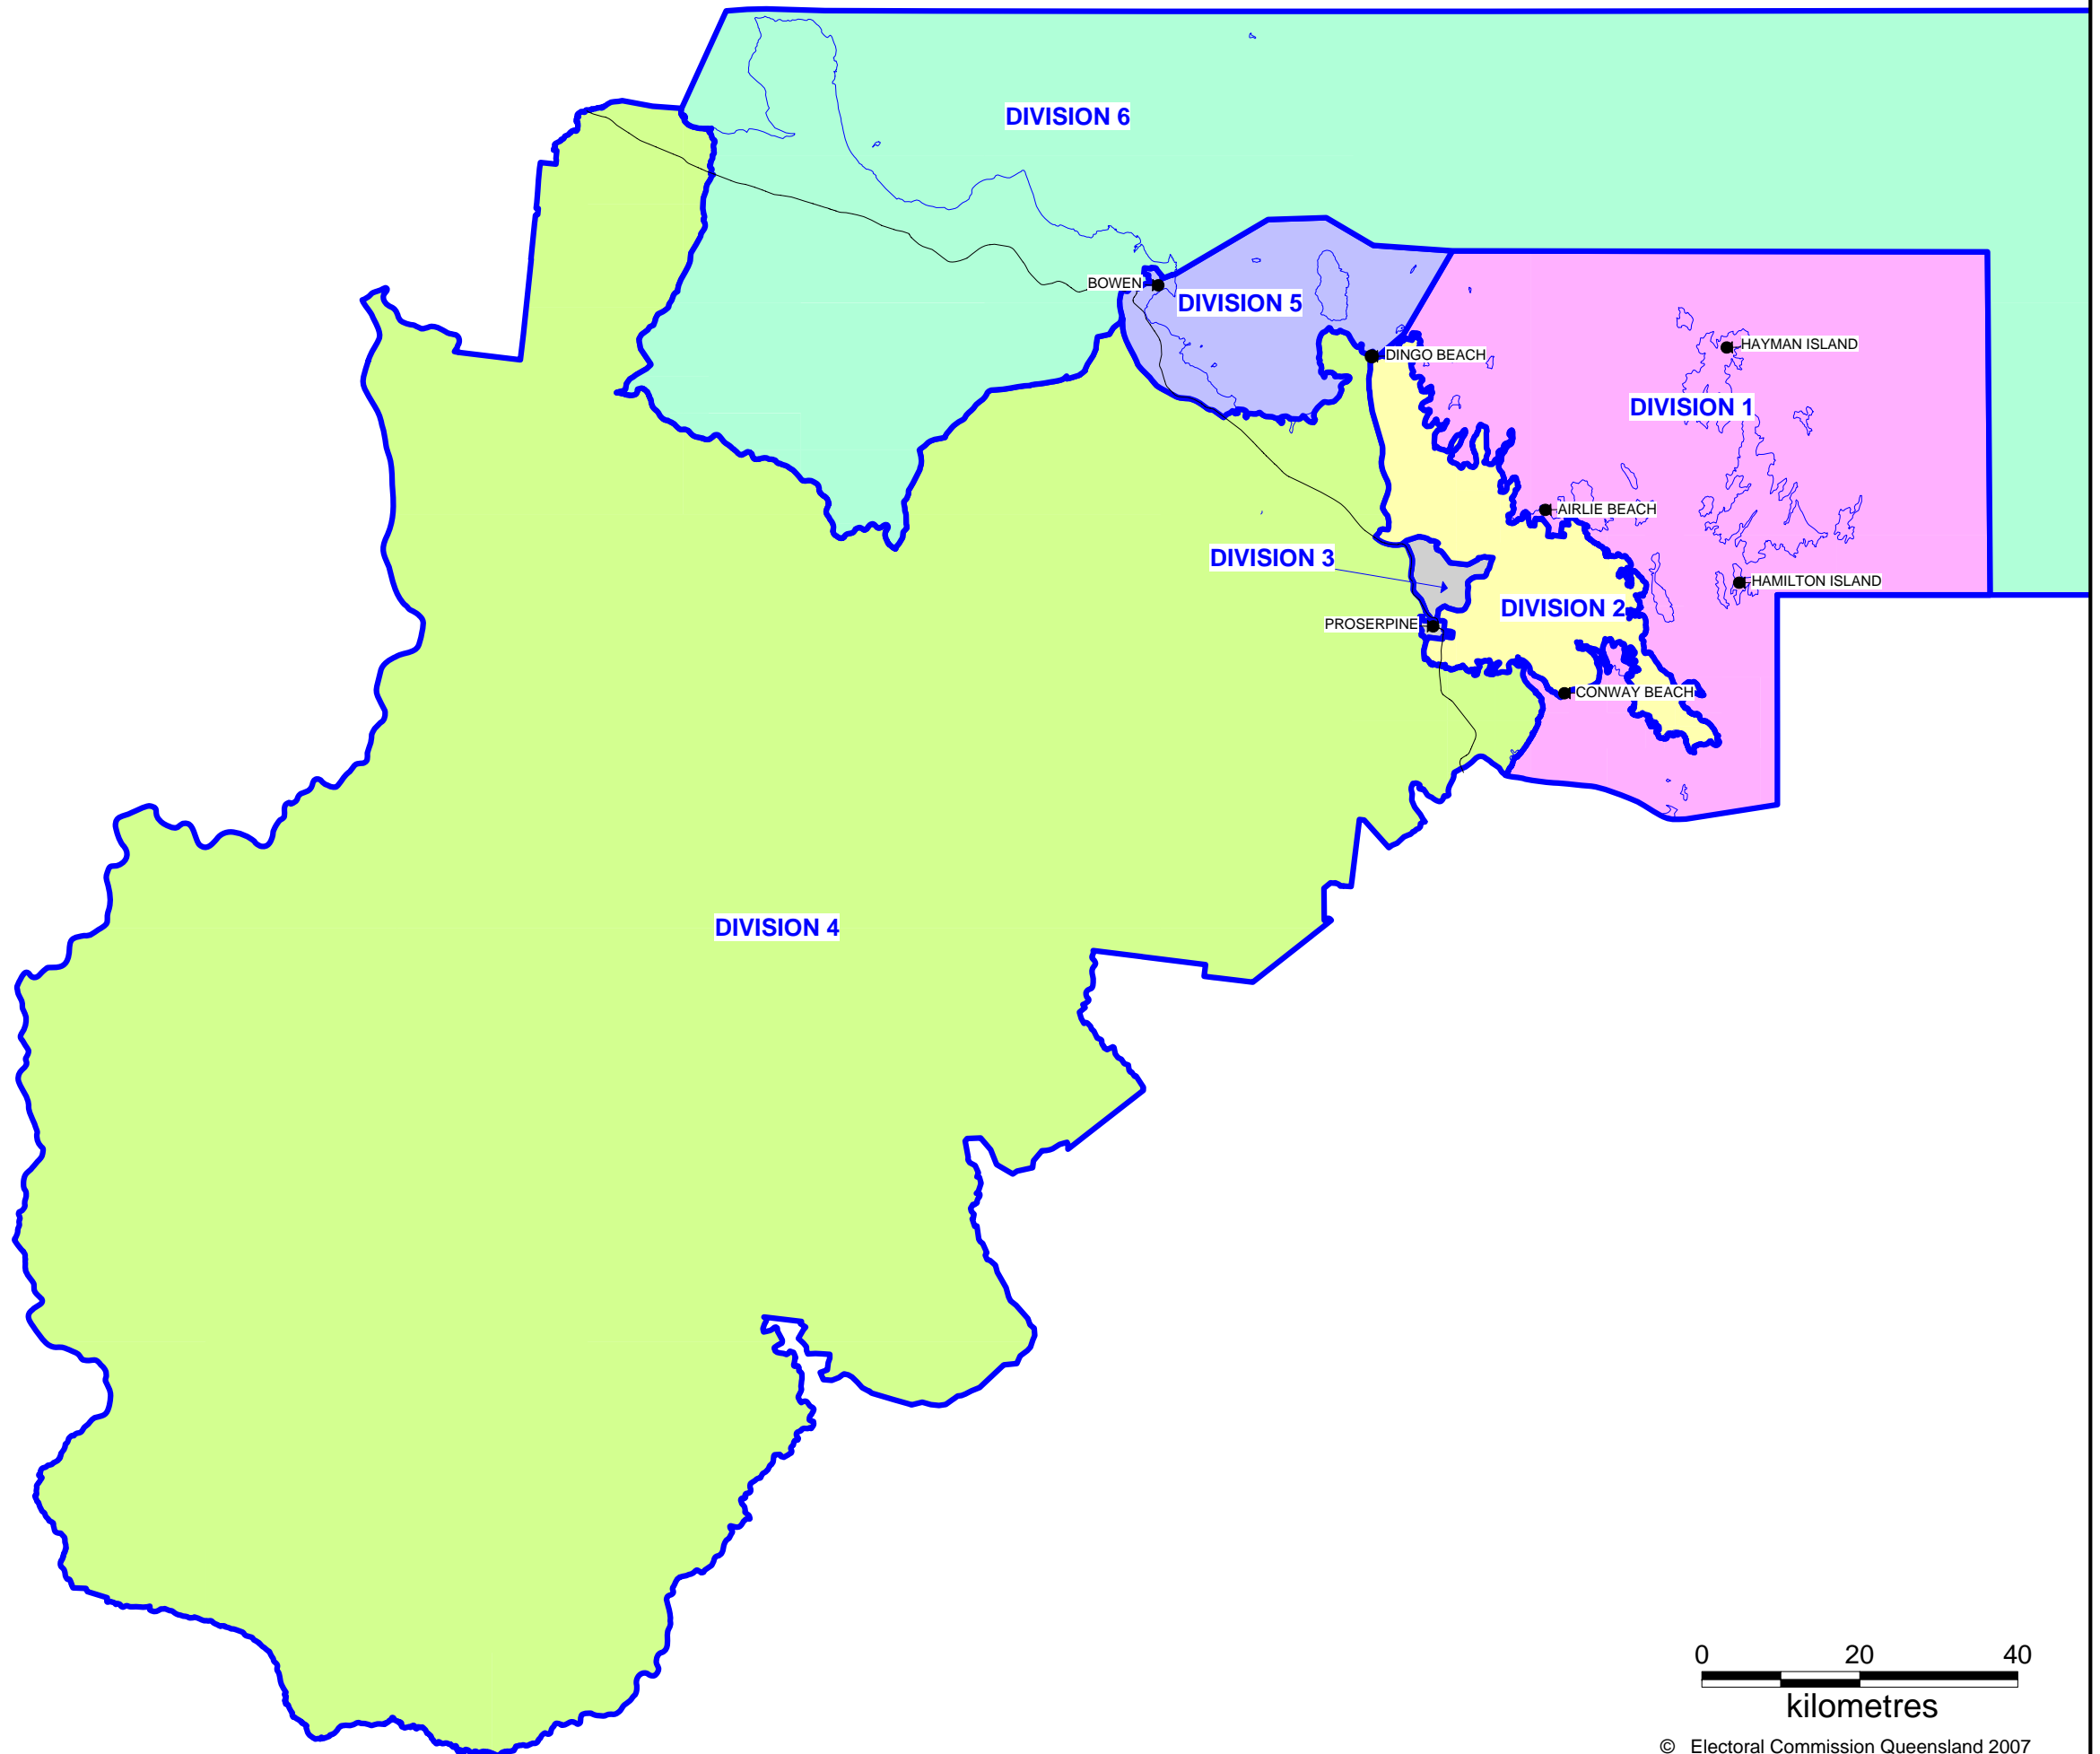

Whitsunday Regional Council - Overview Map

15 September 2007

© Electoral Commission Queensland 2007