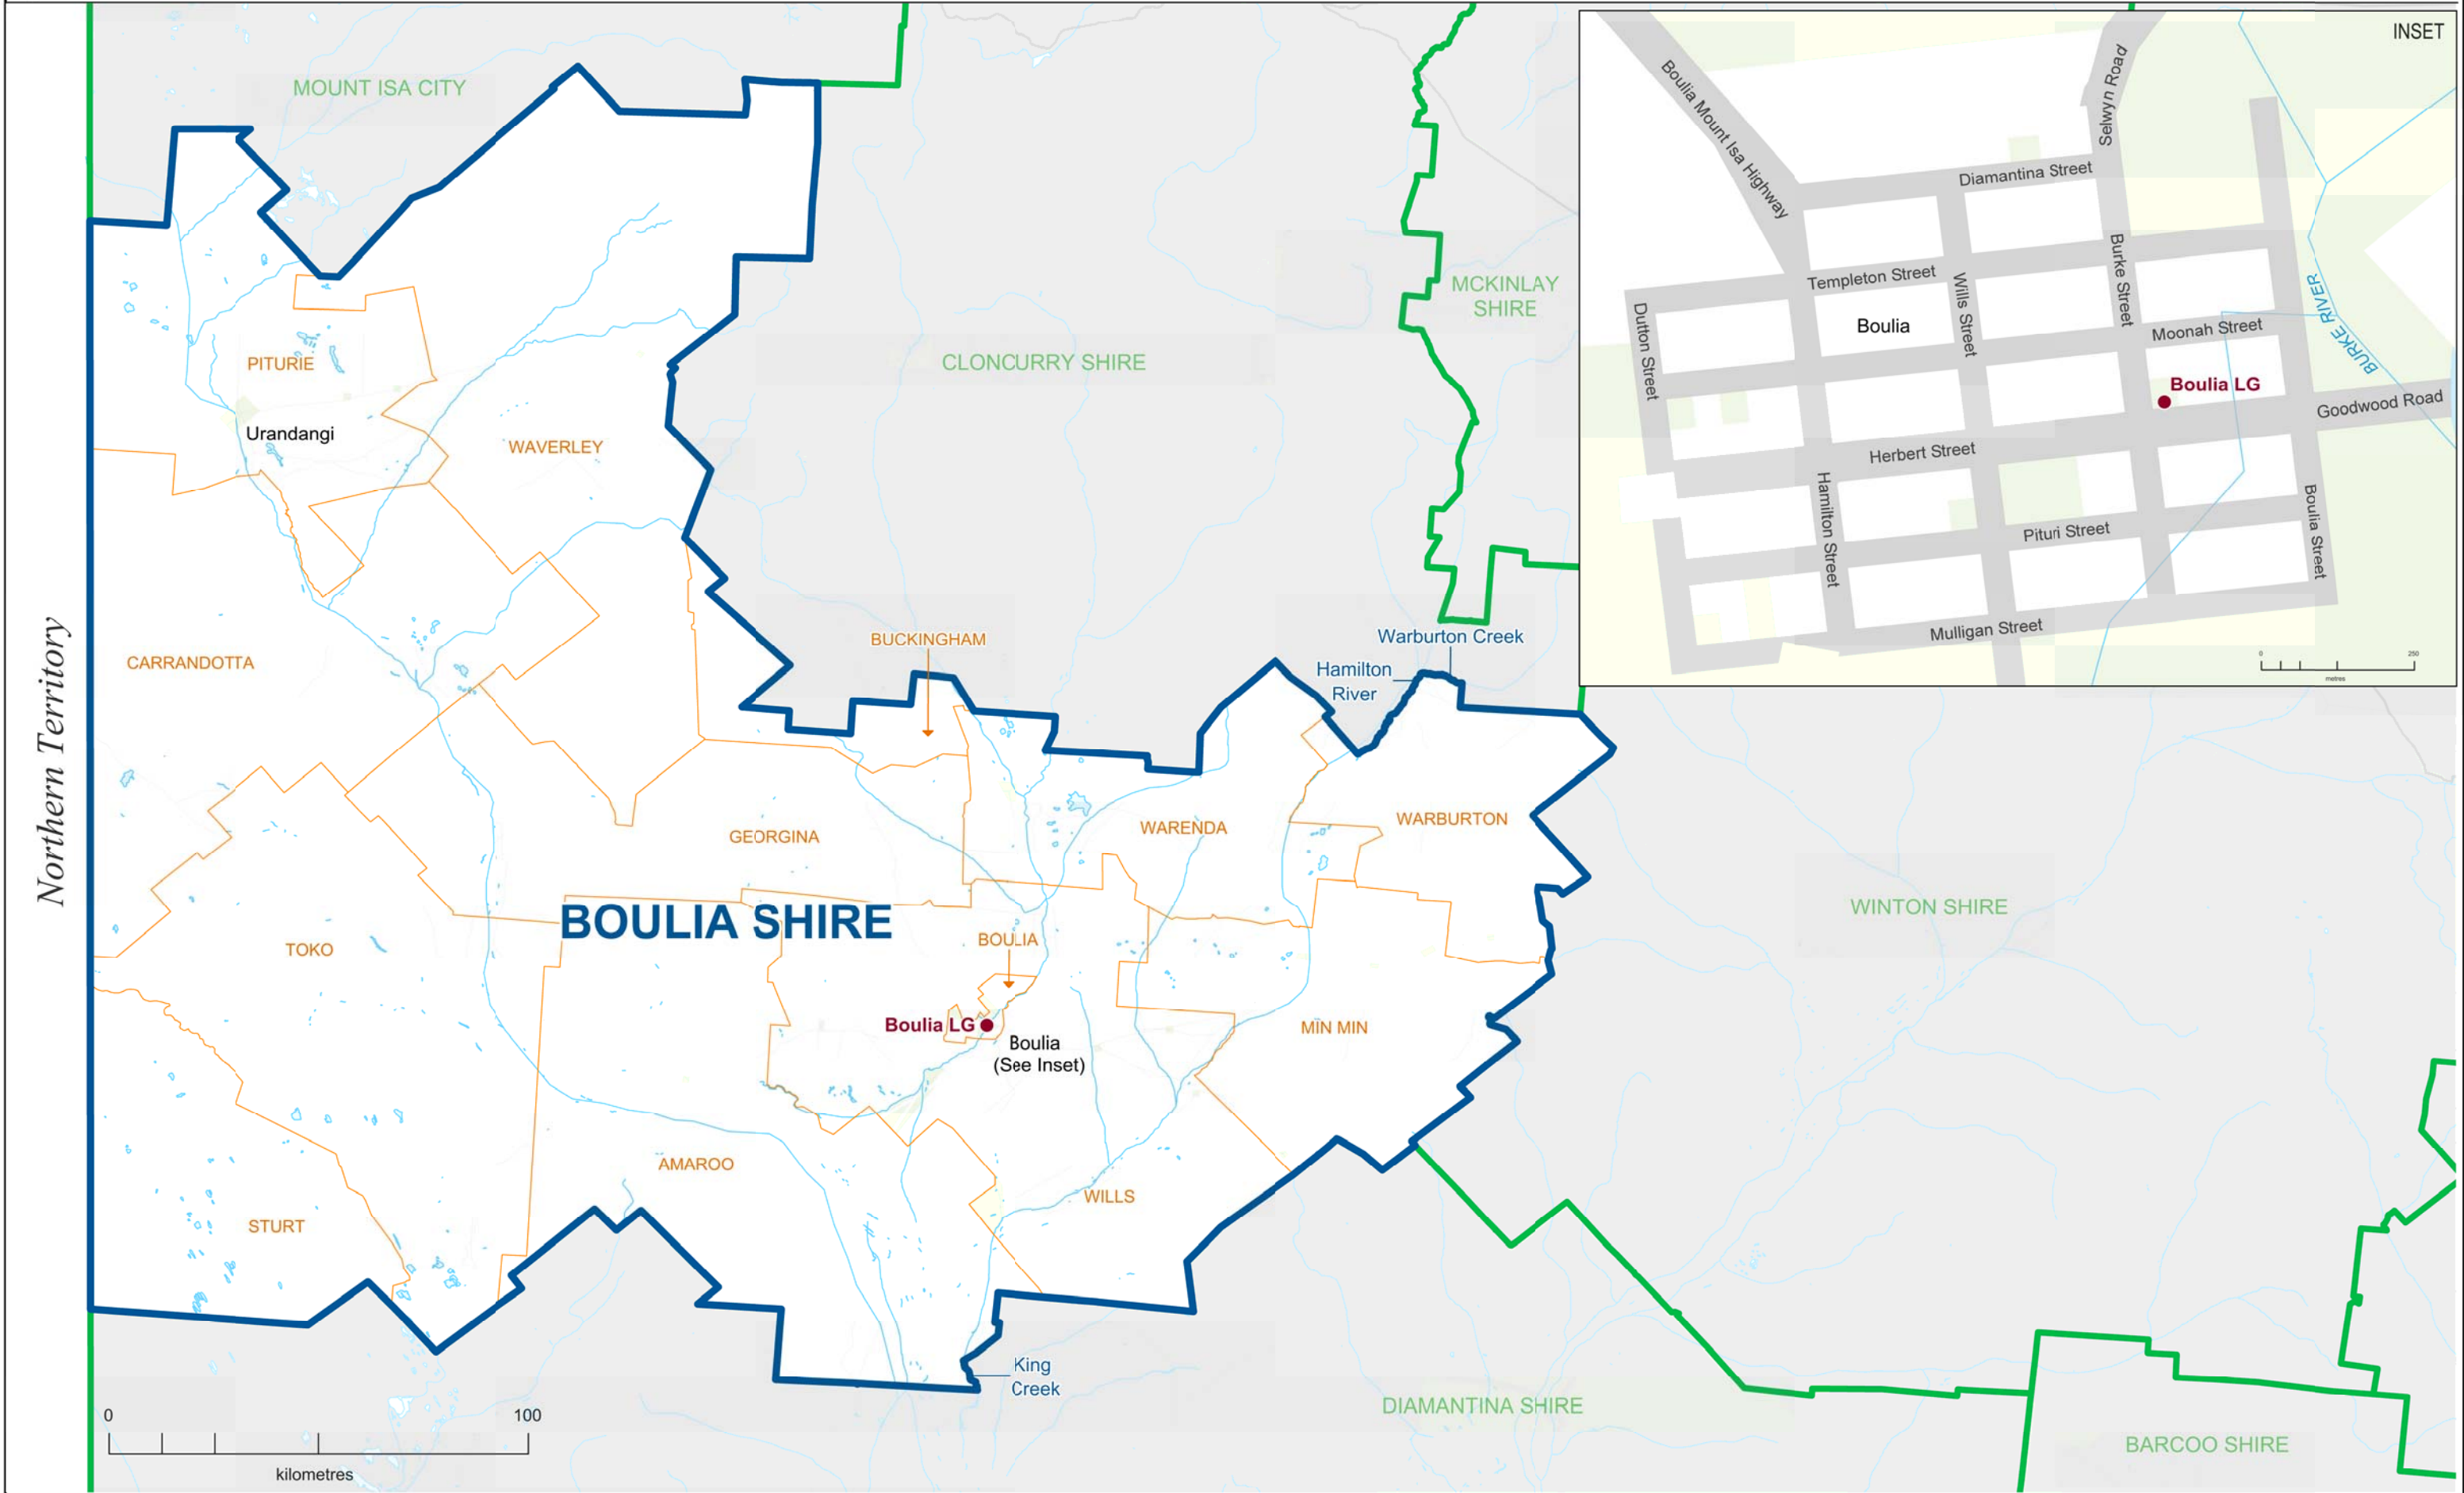

- Polling Booth
- Local Government Area Boundary
- Locality Boundary
- Road
- Watercourse / Waterbody
- Reserve / Park

**DISCLAIMER**

This map has been produced by the ECQ as a guide only, to show electoral boundaries and polling booths.

Northern Territory