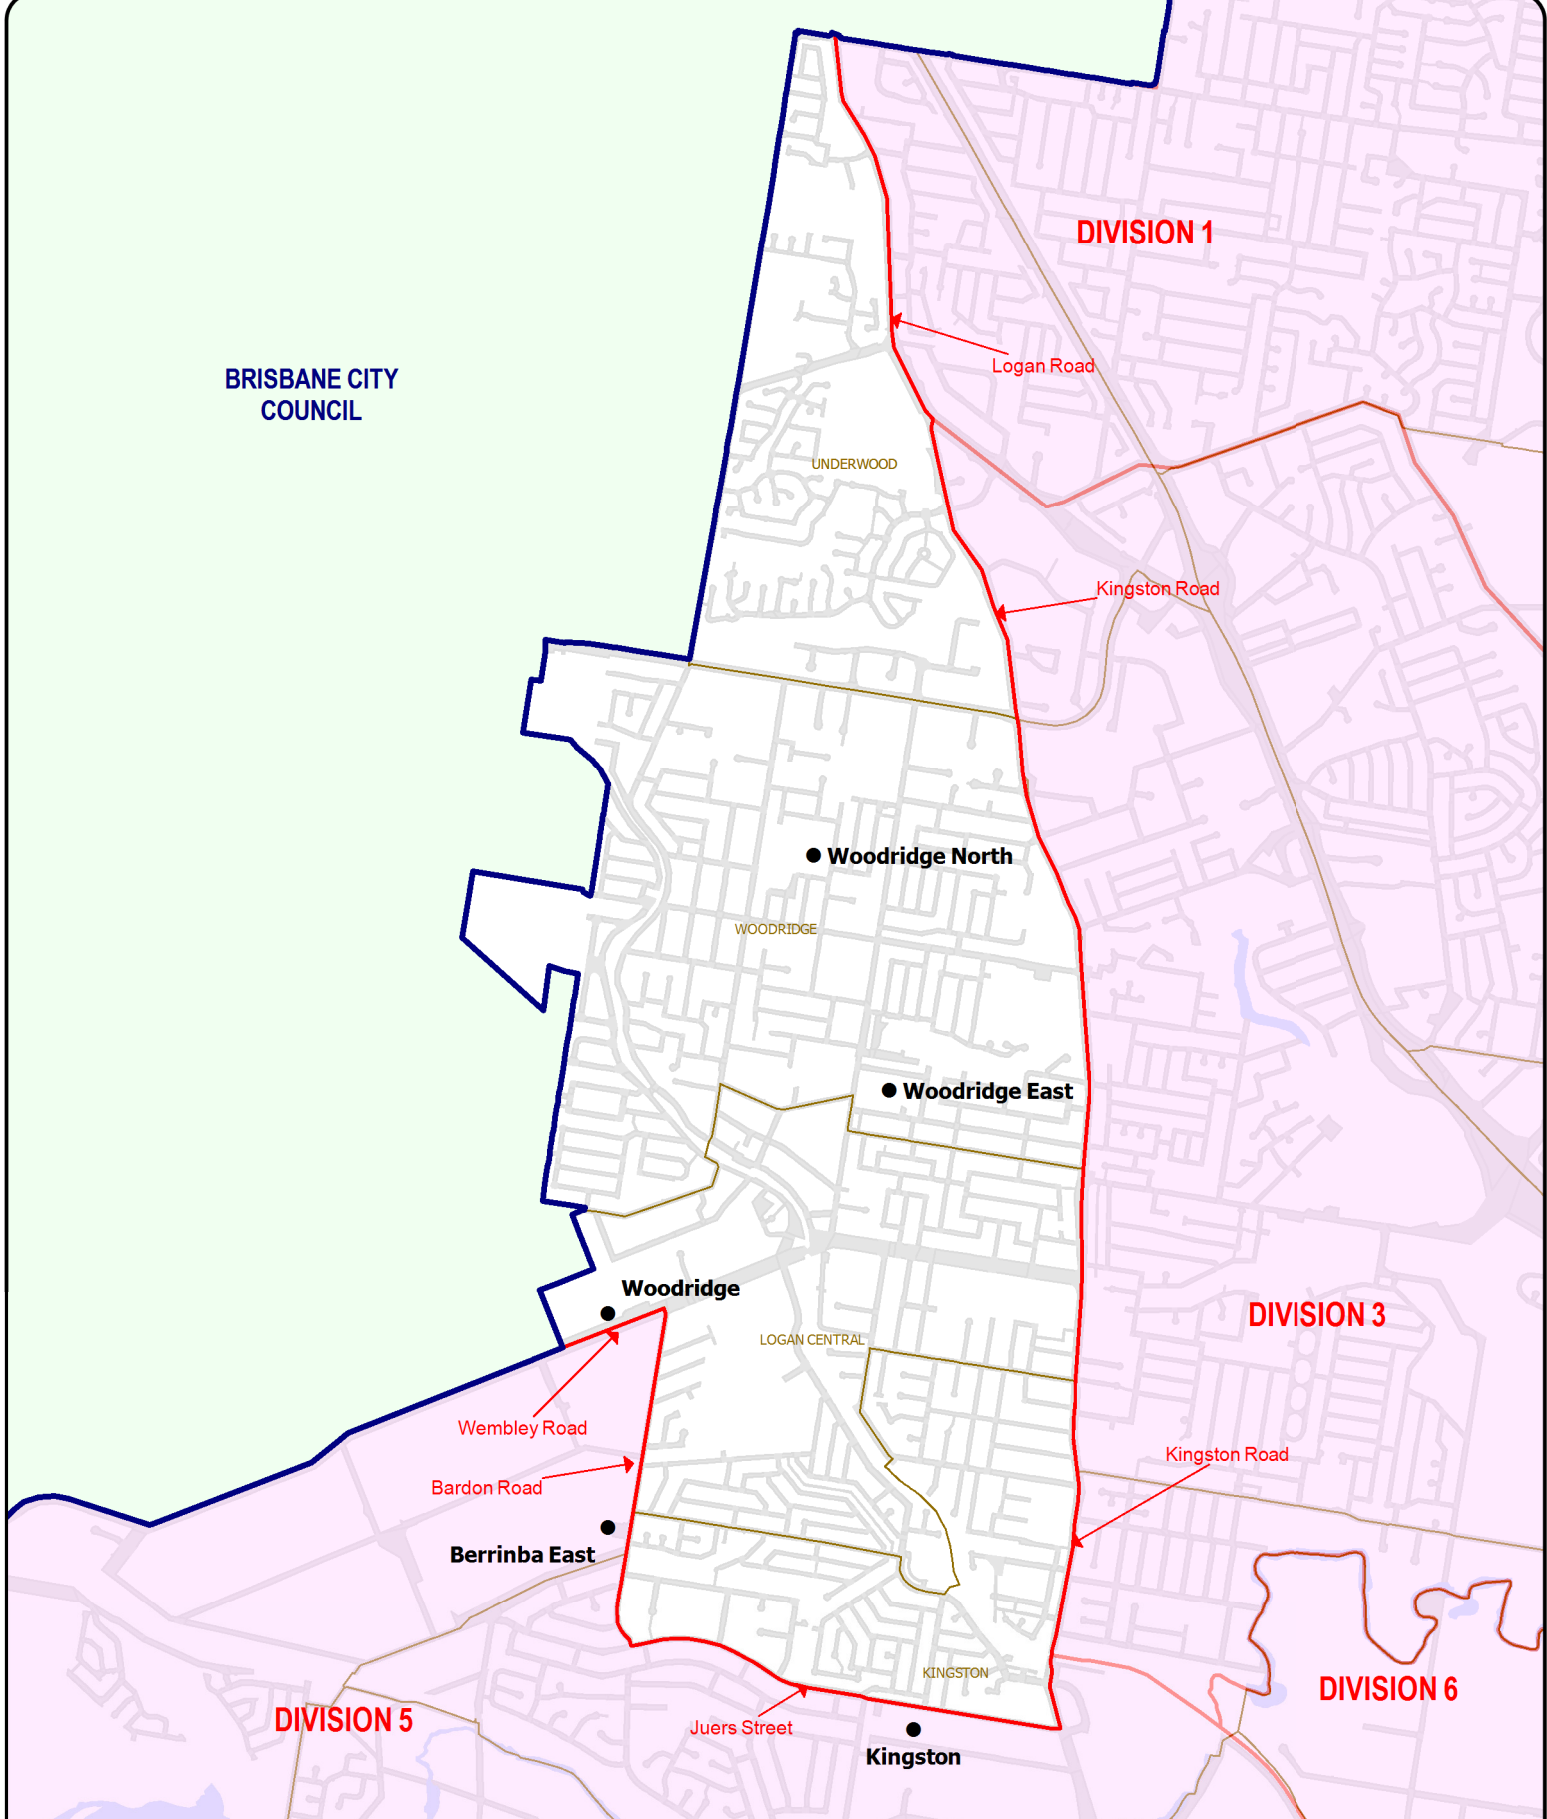

BRISBANE CITY COUNCIL

QUADRENNIAL ELECTION 2012
Polling Booth Location Map
LOGAN CITY COUNCIL

DIVISION 2

OPTIONAL PREFERENTIAL VOTING ATTENDANCE BALLOT

Polling Booths: 5
Electors : 13,581
Close of Roll: 25 February 2012

LEGEND

- Polling Booth ● **Booth Name**
- Council Boundary ——— **COUNCIL NAME**
- Division Boundary ——— **DIVISION NUMBER**
- Adjacent Area

LOCALITY MAP

DISCLAIMER

While every care is taken to ensure the accuracy of this data, the Electoral Commission of Queensland (ECQ) makes no representations or warranties about its accuracy, reliability, completeness or suitability for any particular purpose and disclaims all responsibility and all ability (including, without limitation, liability in negligence) for all expenses, losses, damages (including indirect and consequential damage) and cost which might be incurred as a result of the data being inaccurate or incomplete in any way and for any reason. This map has been produced by the ECQ as a guide to show the location of the Local Area Electoral Boundaries and Polling Booth locations. It is not an official map of Local Area Electoral Boundaries. Official maps of Local Area Electoral Boundaries are available from SmartMap, Department of Environment and Resource Management, Woolloongabba.