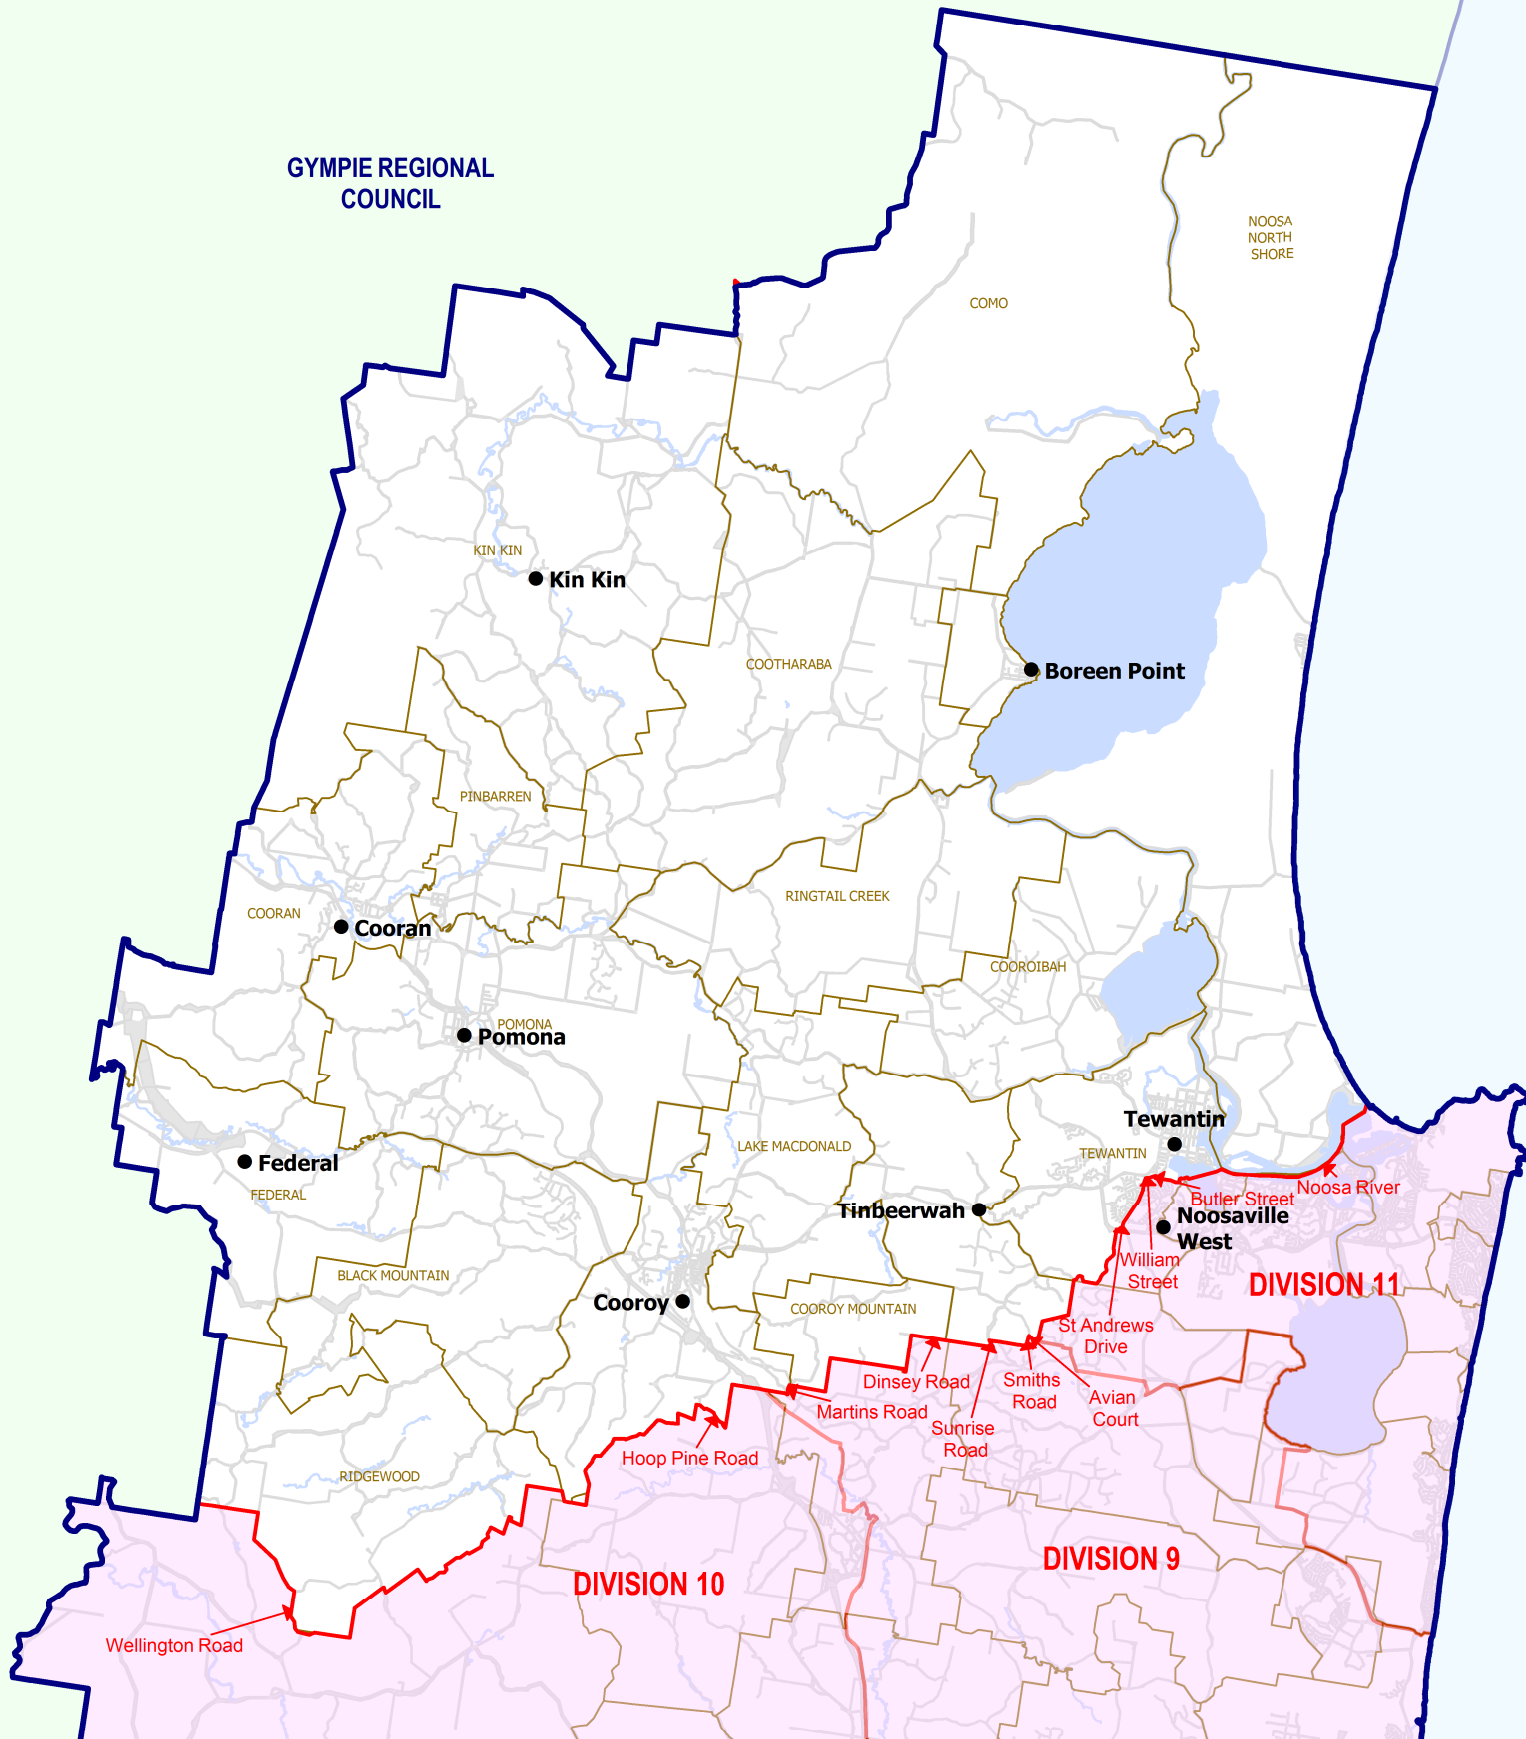

GYMPIE REGIONAL COUNCIL