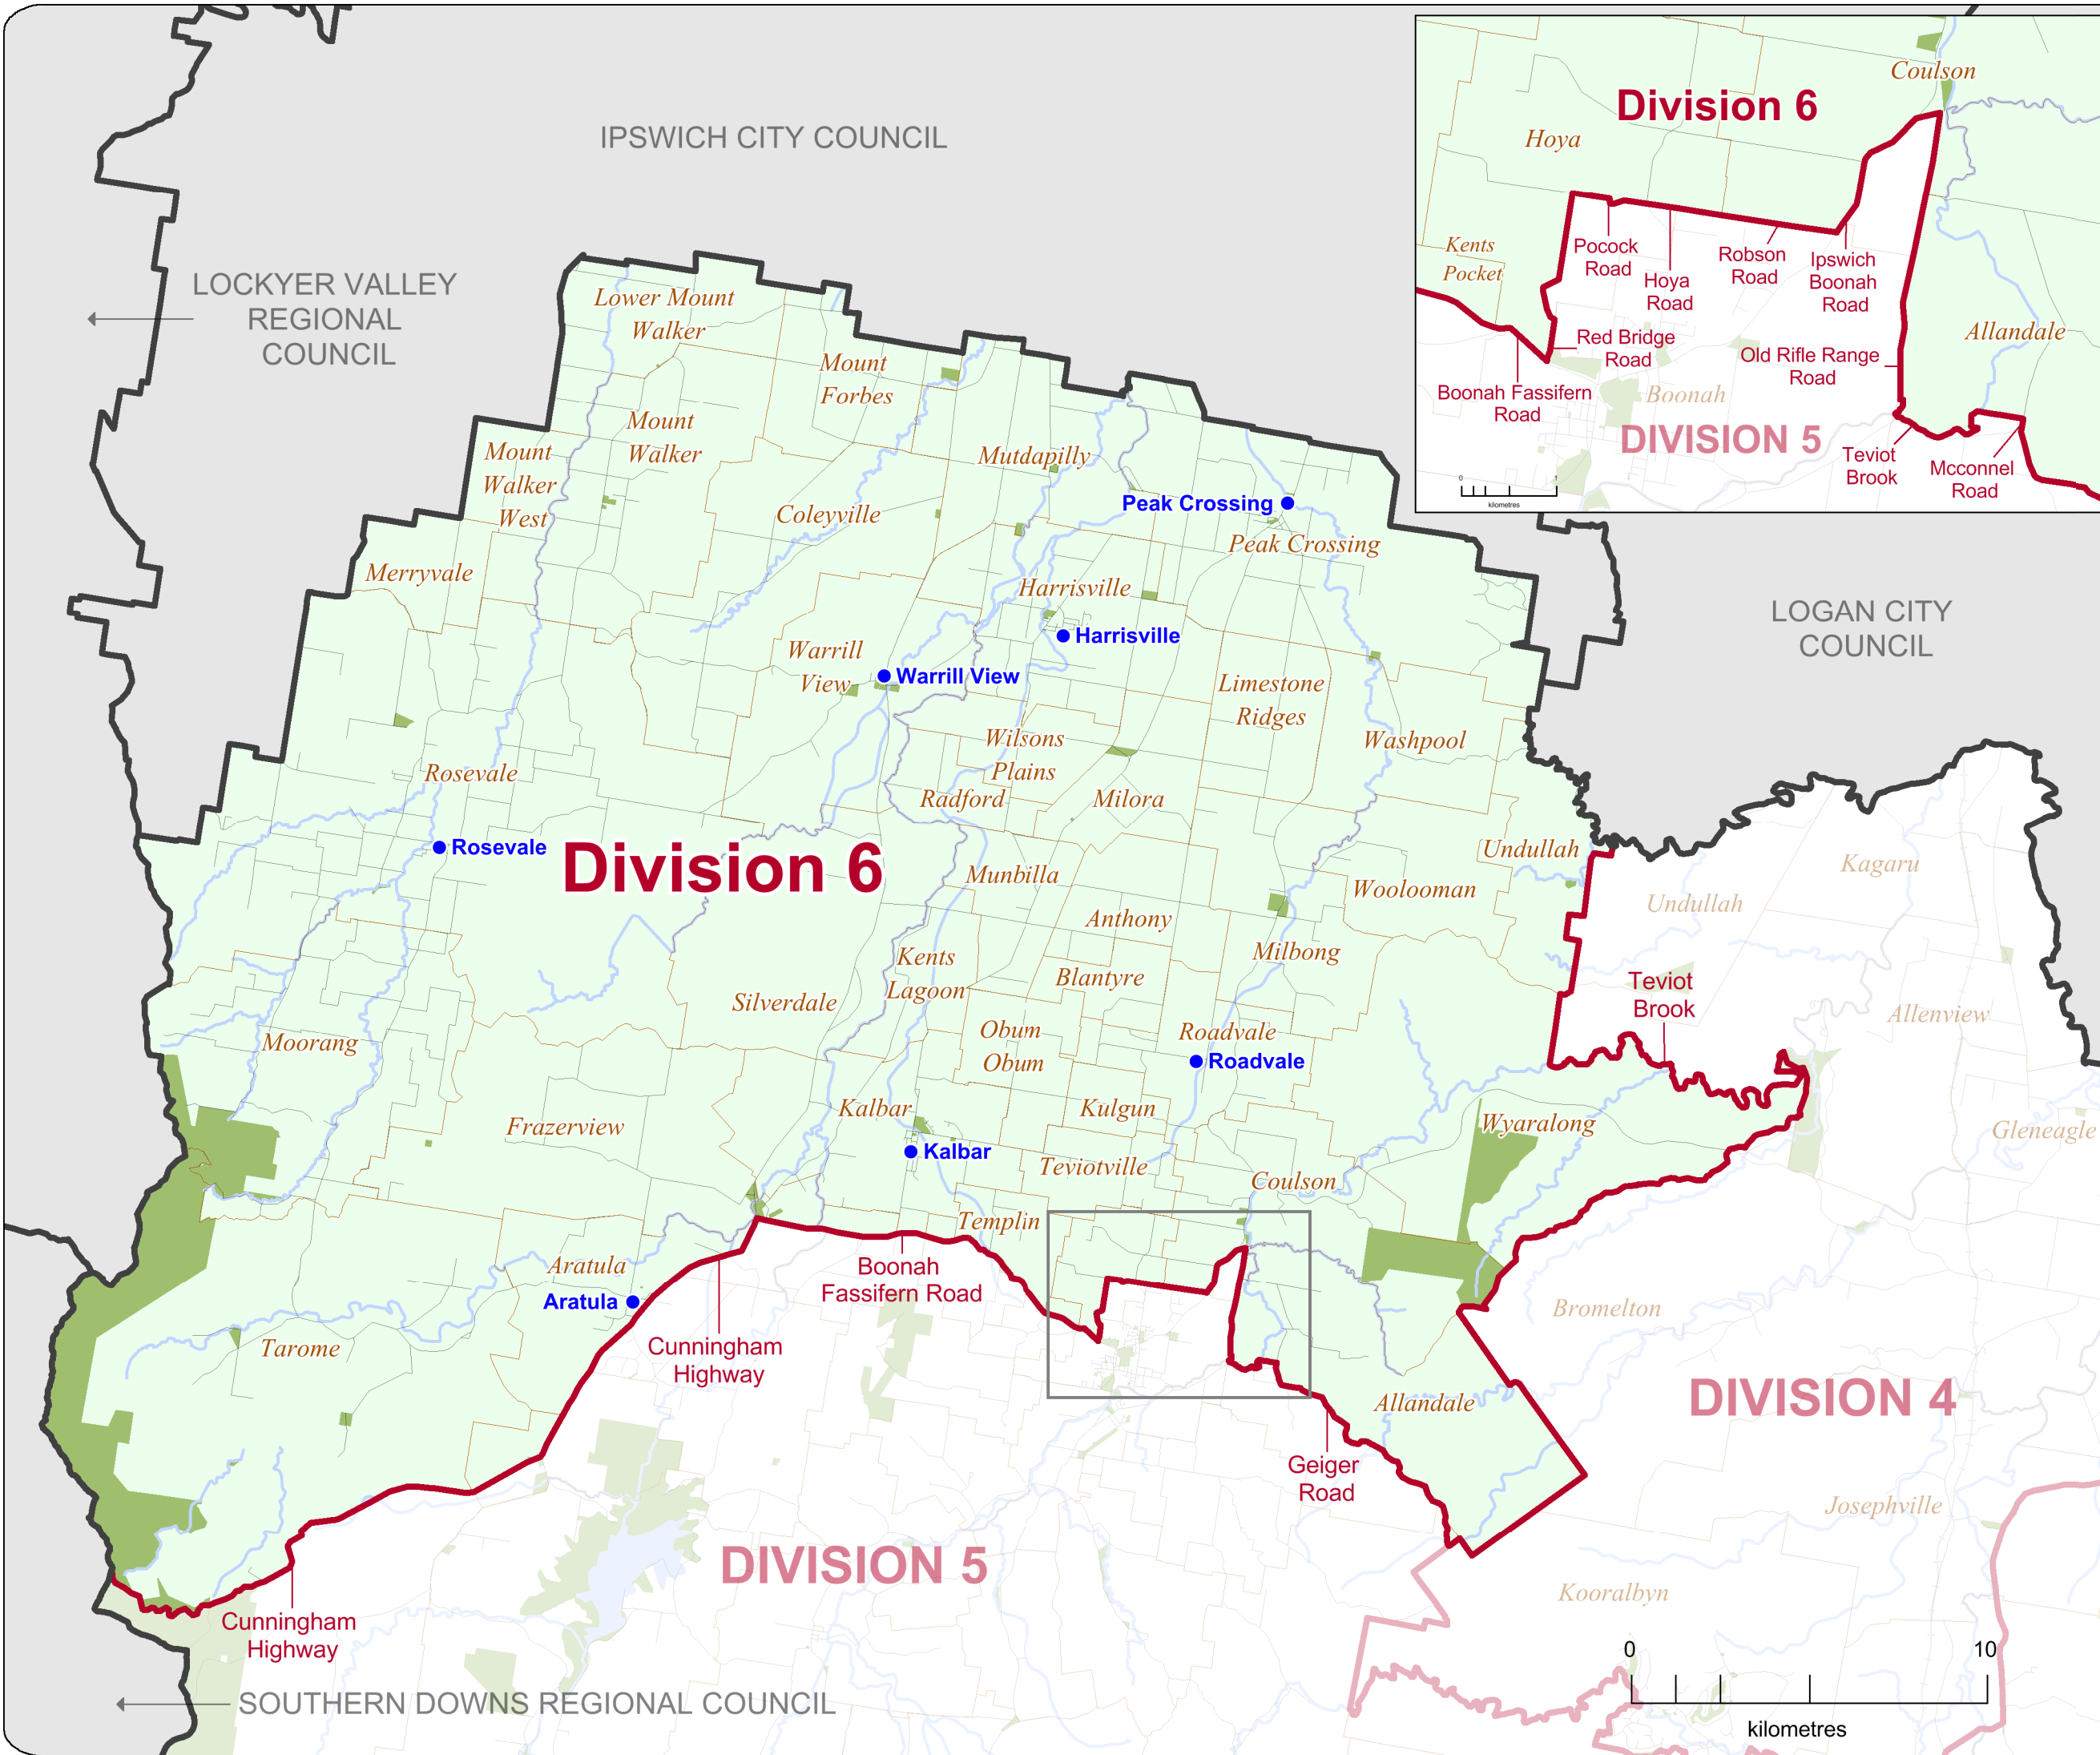

2016
QUEENSLAND
LOCAL GOVERNMENT ELECTIONS
SCENIC RIM REGIONAL
COUNCIL
DIVISION 6

Polling Date: 19 March 2016

- Polling Booth
- Town
- Local Government Area Boundary
- Division Boundary
- Locality Boundary
- Road
- Railway
- Watercourse / Waterbody
- Reserve / Park

DIVISION 6
Location Map

DISCLAIMER

While every care has been taken to ensure the accuracy of this product, the Electoral Commission Queensland (ECQ) makes no representations or warranties about its accuracy, reliability, completeness or suitability for any particular purpose and disclaims all responsibility and all liability (including, without limitation, liability in negligence) for all expenses, losses, damages (including indirect and consequential damage) and cost which might be incurred as a result of the data being inaccurate or incomplete in any way and for any reason.

This map has been produced by the ECQ as a guide only, to show electoral boundaries and polling booths. It is not an official electoral boundary map.

© Electoral Commission of Queensland 2015 (Local Government Change Commission)
 © The State of Queensland - 2015 (Department of Natural Resources and Mines)
 © 2015 Pitney Bowes Software Pty Ltd. All rights reserved

DIVISION 5