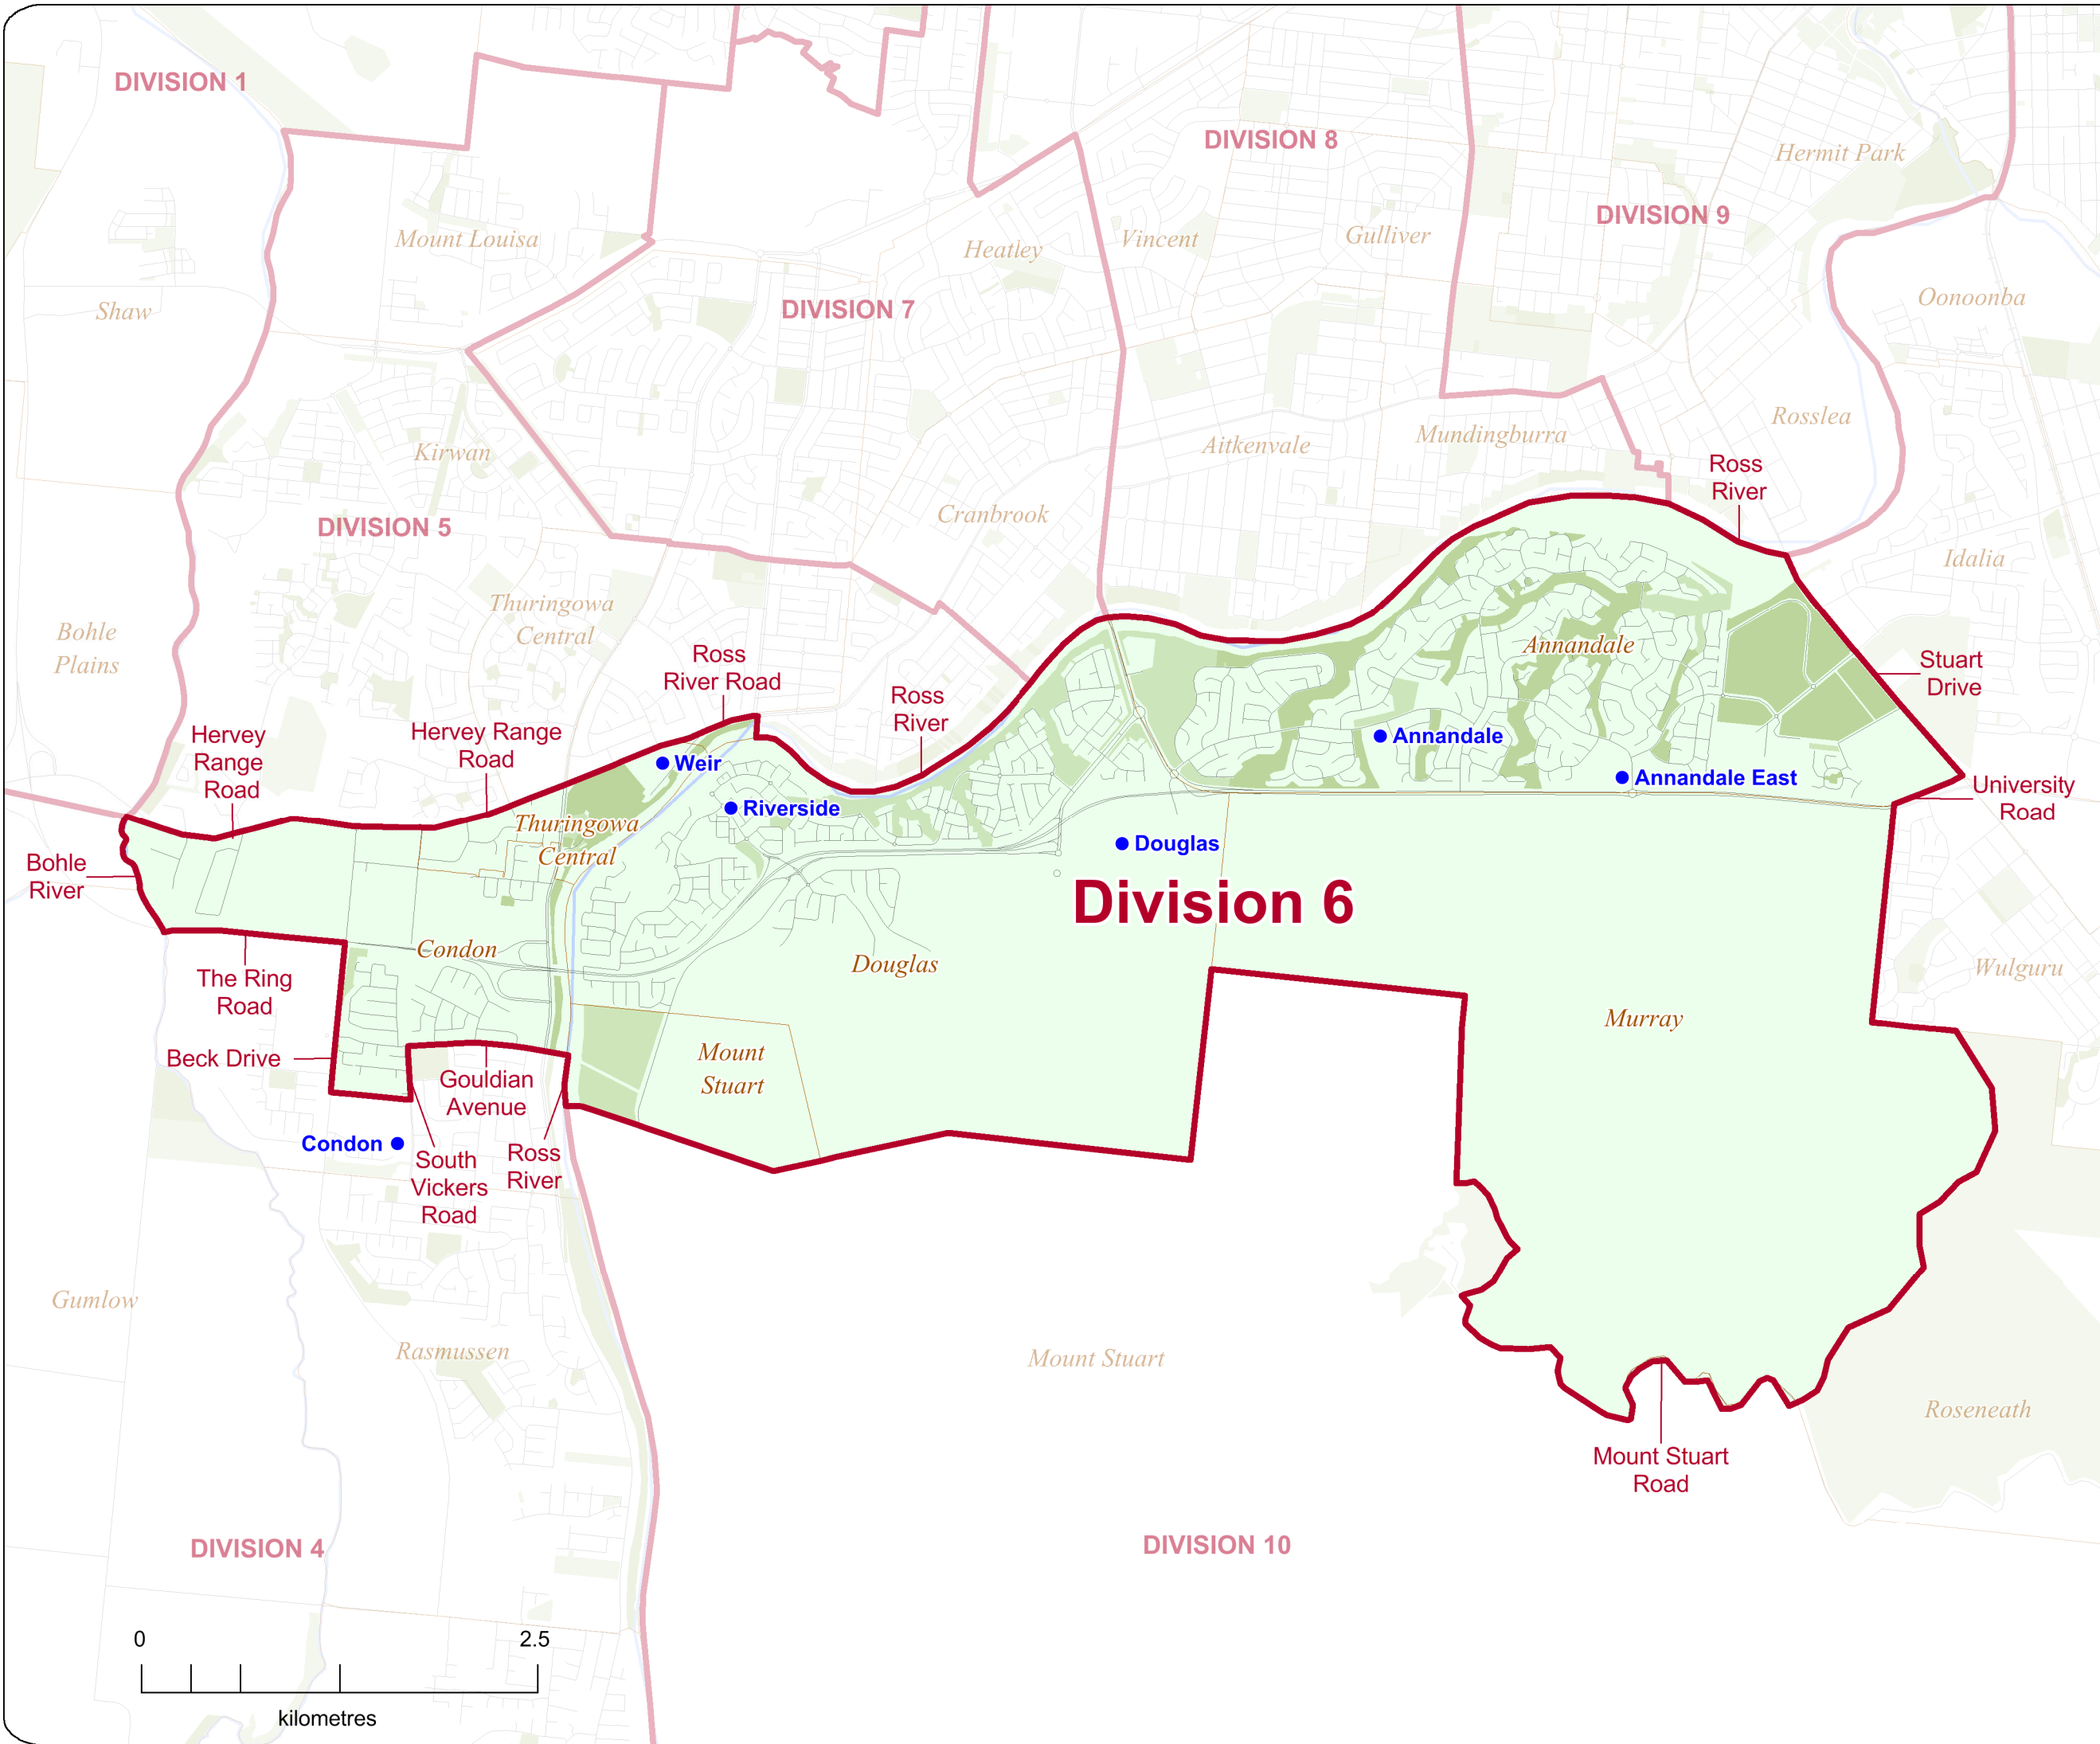

2016
QUEENSLAND
LOCAL GOVERNMENT ELECTIONS
TOWNSVILLE CITY
COUNCIL
DIVISION 6

Polling Date: 19 March 2016

- Polling Booth
- Town
- Local Government Area Boundary
- Division Boundary
- Locality Boundary
- Road
- Railway
- Watercourse / Waterbody
- Reserve / Park

DIVISION 6
Location Map

DISCLAIMER
 While every care has been taken to ensure the accuracy of this product, the Electoral Commission Queensland (ECQ) makes no representations or warranties about its accuracy, reliability, completeness or suitability for any particular purpose and disclaims all responsibility and all liability (including, without limitation, liability in negligence) for all expenses, losses, damages (including indirect and consequential damage) and cost which might be incurred as a result of the data being inaccurate or incomplete in any way and for any reason.

This map has been produced by the ECQ as a guide only, to show electoral boundaries and polling booths. It is not an official electoral boundary map.
 © Electoral Commission of Queensland 2015 (Local Government Change Commission)
 © The State of Queensland - 2015 (Department of Natural Resources and Mines)
 © 2015 Pitney Bowes Software Pty Ltd. All rights reserved